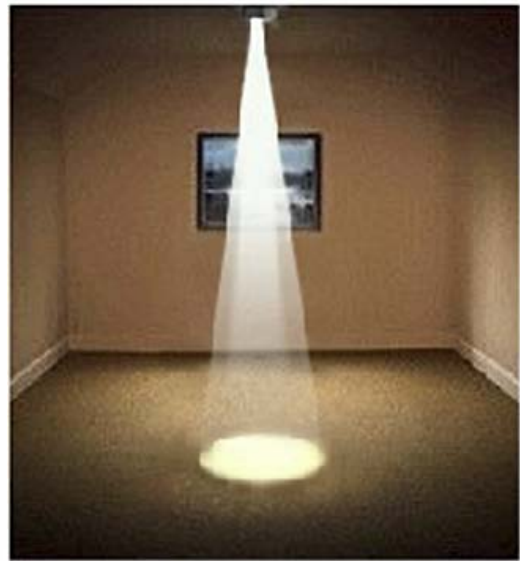

10° ~ 60° Zoomable

COB Track Light

# 10°~60° Zoomable Track Light

**LITE HOME**

1%~100% Dimming

2 / 3 / 4 Wire Installation

High Transparency Optics Len

Aviation Aluminum

10°~60° beam angle

18°