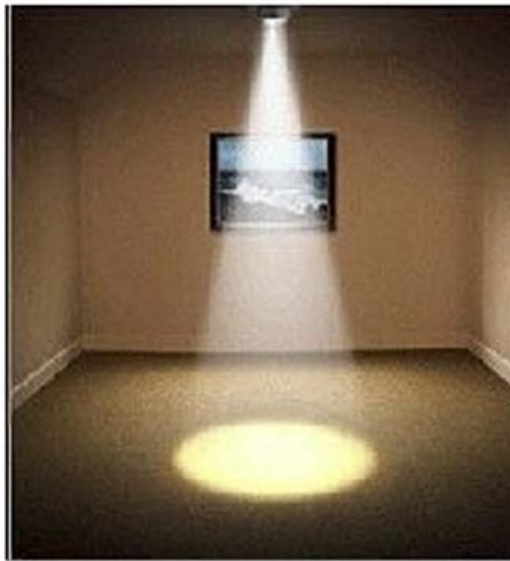

10° ~ 60° Zoomable

COB Track Light

# 10°~60° Zoomable Track Light

**LITE HOME**

1%~100% Dimming

2 / 3 / 4 Wire Installation

High Transparency Optics Len

Aviation Aluminum

10°~60° beam angle

18°