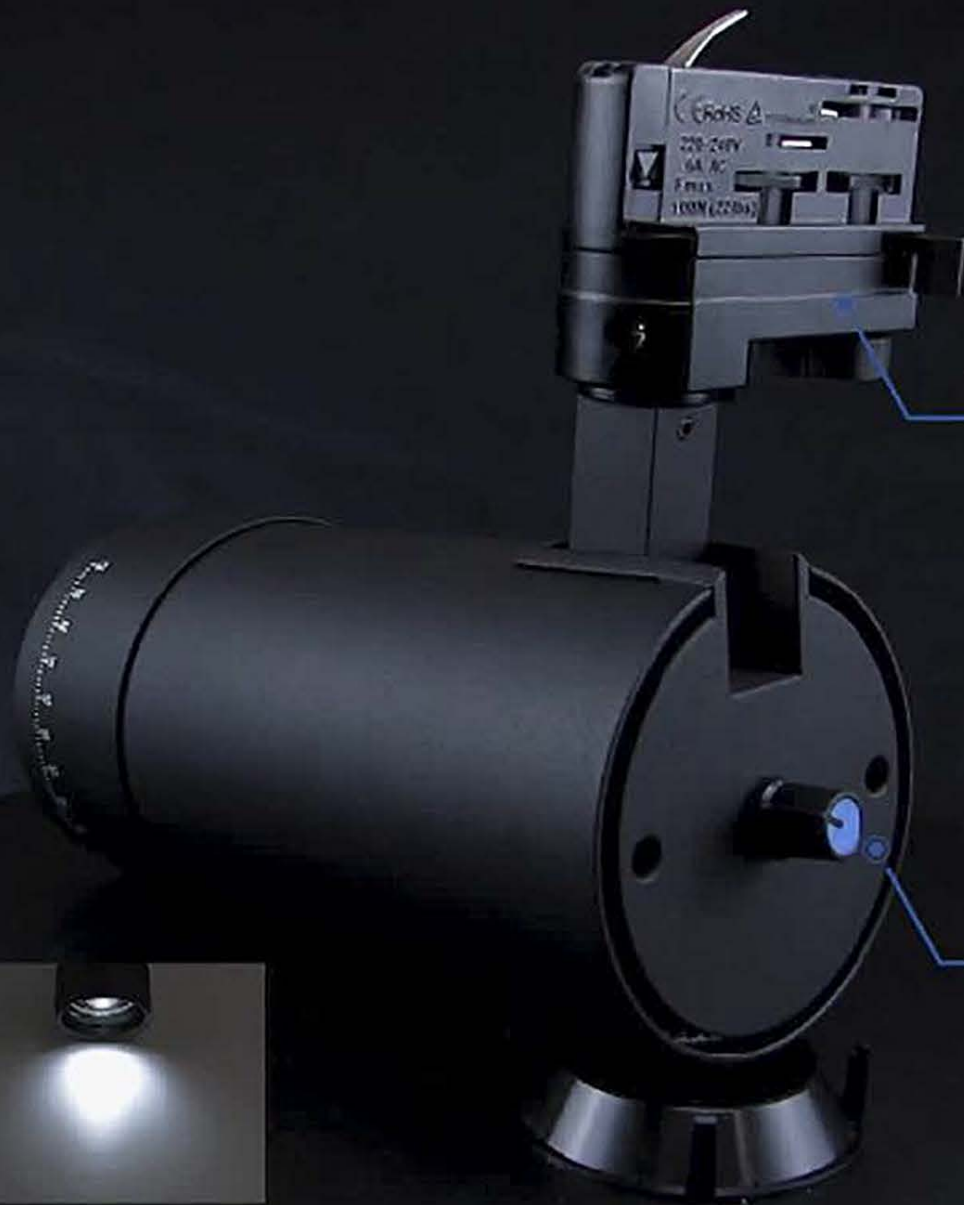

24°

45°

2 / 3 / 4 Wire Installation

1%~100% Dimming