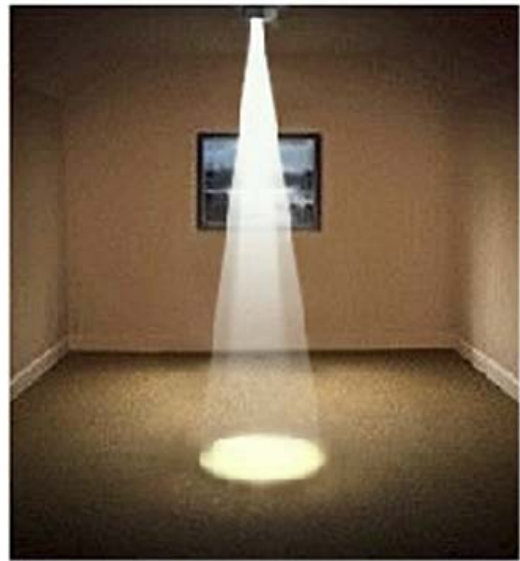

10° ~ 60° Zoomable

COB Track Light

10°~60° Zoomable Track Light

Overview: 2009

Introducing a new generation of spotlights with a unique design. The spotlight is the best solution for adjusting the direction of the light from the point of installation. The spotlight is designed with a highly reflective lens that allows adjustment of the beam angle. The spotlight is a great choice for the same reason as the other spotlights. The spotlight is a great choice for the same reason as the other spotlights. The spotlight is a great choice for the same reason as the other spotlights.

LITE HOME

1%~100% Dimming

2 / 3 / 4 Wire Installation

High Transparency Optics Len

10°~60° beam angle

Aviation Aluminum

18°

24°