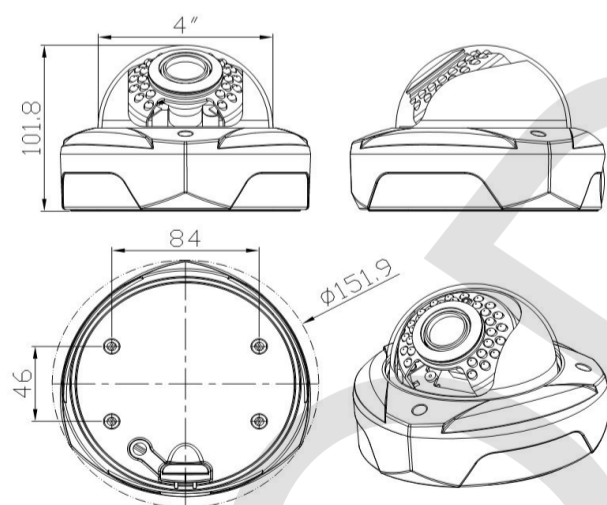

**Dimension**

**Accessories**

- User Manual
- CD
- Screw fittings

**Specification**

Product Name	<b>H.265 4.0/5.0MP CCTV Video Surveillance IR Dome IP HD Camera</b>	
Model No.	WDM-HIP8400GH	
<b>Video</b>		
System	Hi3516EV300+Sony IMX335	
Sensor	1/2.8" 4.0/5.0M Pixels Progressive CMOS Image Sensor	
Output resolution	5.0MP(2592x1944), 4.0MP(2592x1520)	
D/N Mode	Auto switching,black and white video and IR cut action linkage	
Illumination	0.001Lux@F1.2 (Color), 0Lux@F1.2(B/W)	
SNR	≥50db(AGC OFF)	
Gain Control	Auto	
DNR	2D, 3DNR	
WDR	DWDR	
Video processing	H.265/H.264 video compression, dual streaming AVI format, 0.5M~8Mbps adjustable;	
Video Output	Main streaming	2592*1944,2592*1520,2560*1440,2048*1520,2304*1296,1920*1080
	Sub streaming	800*448,720*480,640*480,640*360,480*360,352*288
Frame rate	2592*1944@15fps, 2592*1520@25fps	
Network interface	RJ45 ethernet,10/100M;RTSP/FTP/PPPOE/DHCP/DDNS/NTP/UPnP protocol supported	
Access Protocol	Standard ONVIF Protocol, Support third party access; PC;	
	Support IE6.0 and above Smartphone	
	Support Android\iPhone	
<b>Lens</b>		
Lens	Standard 3.6mm lens(6mm lens or 360° fisheye lens or 2.7-13.5mm auto lens optional)	
View Angle	3.6mm lens(6MP F2.0 1/2.8" H 85.7°); 6mm lens(6MP F2.0 1/2.8" H 52.7°); 2.7-13.5mm auto lens(6MP F1.3 1/2.8" H 108.8°-28.8°)	
IR distance	25-35m(30pcs F5 IR leds)	
<b>Function</b>		
Function	Support WEB configuration, OSD,real-time video transmission	
	Support motion detection	
	Support front end storage ,playback and download	
	Support uniform client and platform system application	
	Support complete SDK for second development.	
<b>Normal</b>		
Material	Metal Case, White	
Explosive-proof Grade	IK10	
Weather Proof	IP66 Waterproof, Weather Resistance	
Power supply	DC12V/POE(24W) optional	
Operation temperature	-20°C~+60°C, 10%~90%RH	