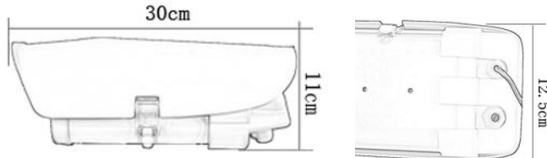

2.8-12mm Autofocus 960P HD-AHD CCTV LPR Camera For Parking Lot

Features

- * 1.3M Pixel 1/3" CMOS Sensor, 1280(H)×960(V)
- * Motorized Zoom and Focus 2.8-12mm/6-22mm lens
- * Not expouse, Not loss video
- * 6 Kinds of modes for Easy Operation

Dimension

Accessories

CD
Guarantee card
Screw
Desiccant

Specification

Product Name	Professional LPR Camera For Parking Lot
Model	WDM-LP6020H/M

Video

Sensor	1.3M Pixel 1/3" CMOS Sensor
Pixel	1280(H)×960(V)
Resolution	1.3megapixel
IR-Cut	No
SNR	50dB(AGC OFF)

Common

Day/Night mode	Auto switch
Power Supply	DC12V(±10%)
Consumption	12W(Leds on, heater working)
Work environment	-30℃~70℃,20%~90% RH
Temperature control	Heater works at -5℃ (optional), fan works at 45℃
Waterproof	IP66
Dimension	300x125x110mm
Weight	1300g