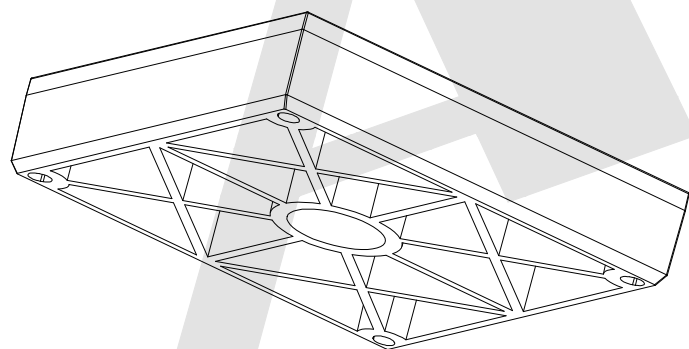

HSF

RoHS

Material:ABS
Colour:Light Grey

Unless Otherwise specified tolerance
X. ±0.35 X.XX: ±0.20
X.X: ±0.25 X.XXX: ±0.15

Antenk® ANTENK ELECTRONICS CO., LTD
Http://www.antenk.com
E-mail:sales@antenk.com

SCALE: As Shown	UNIT: mm
DRAW Wu Feng Rong	DATE 03/29/2021
CHECK BobYang	DATE 03/29/2021

TITLE: Plastic Box 100 X 100 X 21mm With
4 Holes ABS Light Grey Colour

DRAWING NO: 100100

PRODUCT NO: 100100

3rd ANGLE PROJECTION

REV	DESCRIPTION	DATE