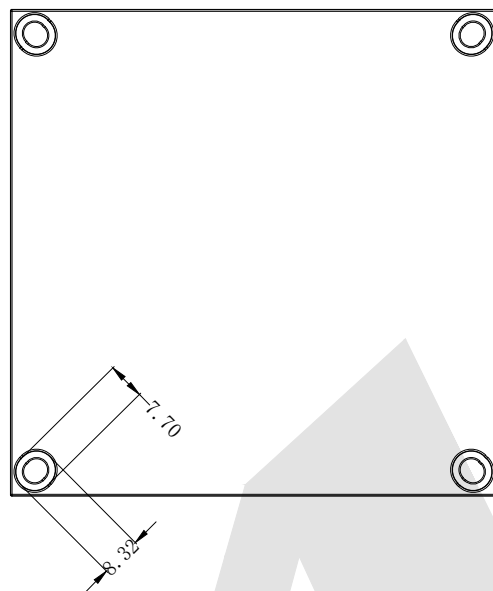

HSF

RoHS

Material:ABS
Colour:Light Grey

Unless Otherwise specified tolerance
X. ±0.35 X.XX: ±0.20
X.X: ±0.25 X.XXX: ±0.15

Antenk® ANTENK ELECTRONICS CO., LTD
Http://www.antenk.com
E-mail:sales@antenk.com

SCALE: As Shown	UNIT: mm
DRAW Wu Feng Rong	DATE 03/29/2021
CHECK BobYang	DATE 03/29/2021

TITLE: Plastic Box 100 X 100 X 21mm With
4 Holes ABS Light Grey Colour

DRAWING NO: 100100

PRODUCT NO: 100100

3rd ANGLE PROJECTION

REV	DESCRIPTION	DATE