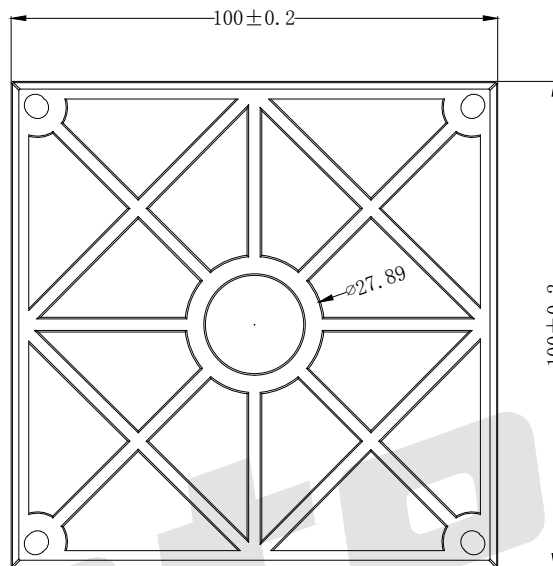

HSF

RoHS

Material:ABS
Colour:Light Grey

Unless Otherwise specified tolerance
X. ±0.35 X.XX: ±0.20
X.X: ±0.25 X.XXX: ±0.15

Antenk® ANTENK ELECTRONICS CO., LTD
Http://www.antenk.com
E-mail:sales@antenk.com

SCALE: As Shown	UNIT: mm
DRAW Wu Feng Rong	DATE 03/29/2021
CHECK BobYang	DATE 03/29/2021

TITLE: Plastic Box 100 X 100 X 21mm With
4 Holes ABS Light Grey Colour

DRAWING NO: 100100

PRODUCT NO: 100100

3rd ANGLE PROJECTION

REV	DESCRIPTION	DATE