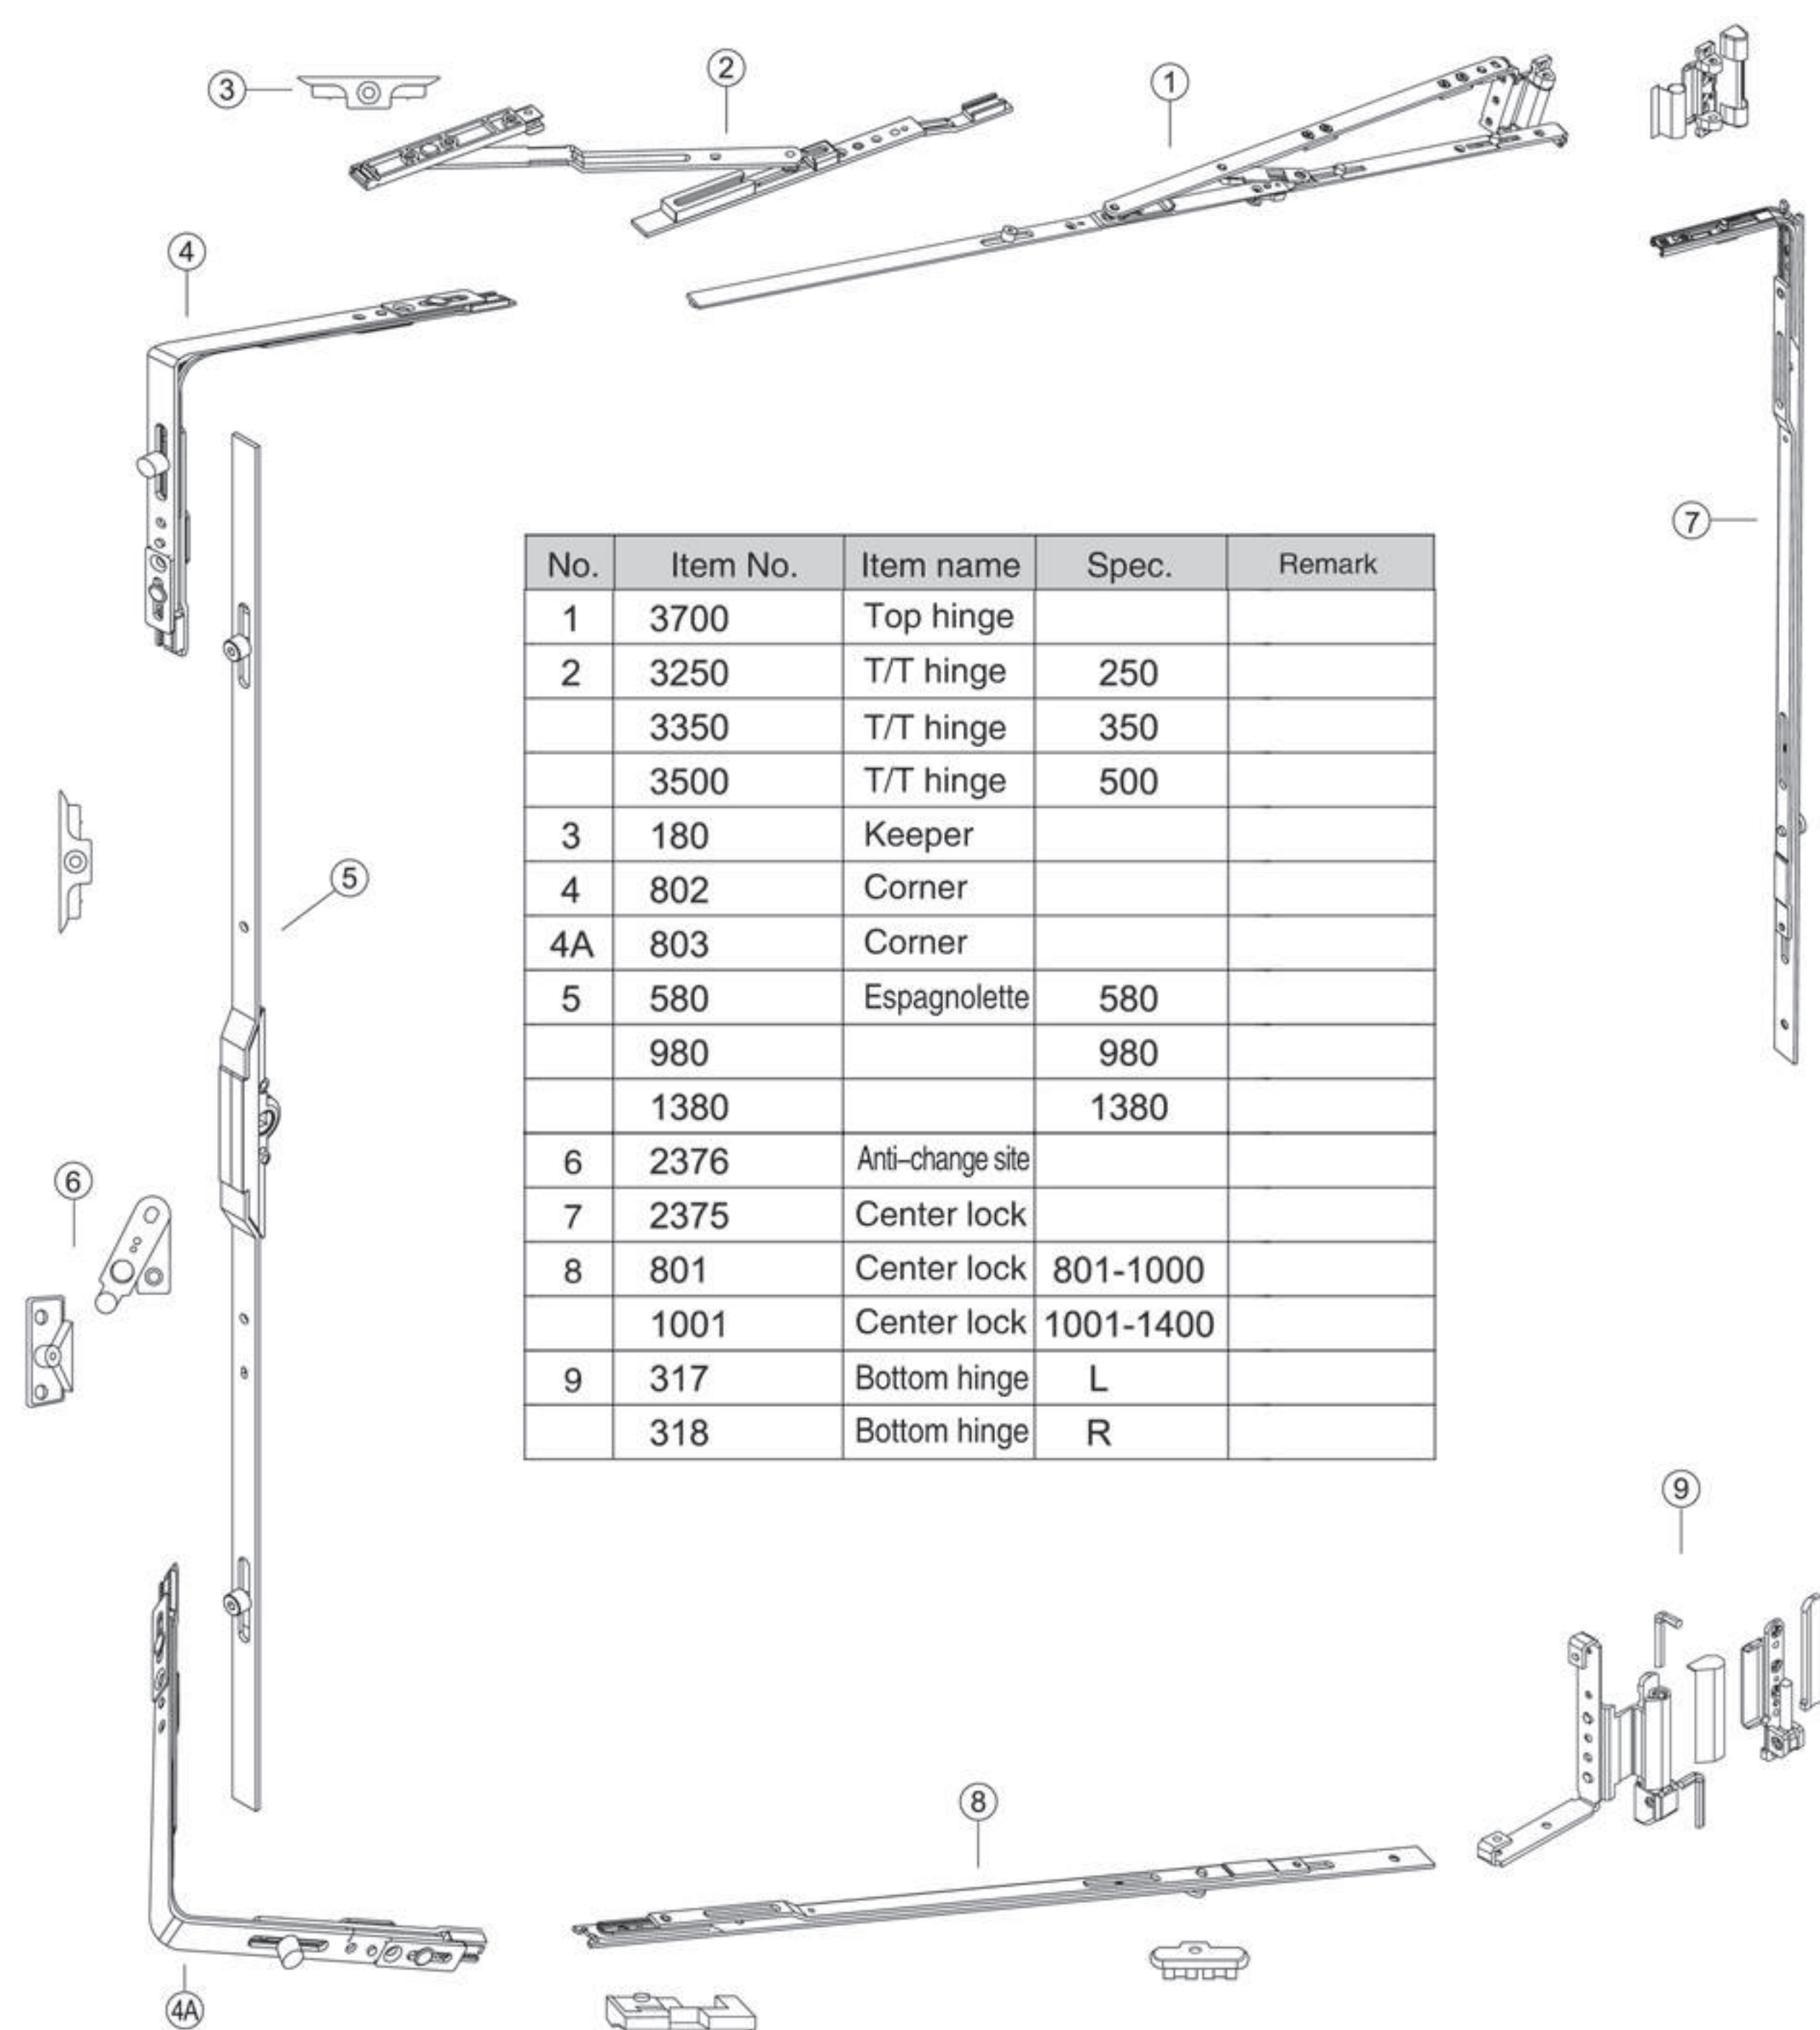

Self drilling screw

Expansion screw

LWH240

LWH240

LWH240

LTL5020

LTL5030

LTL5040