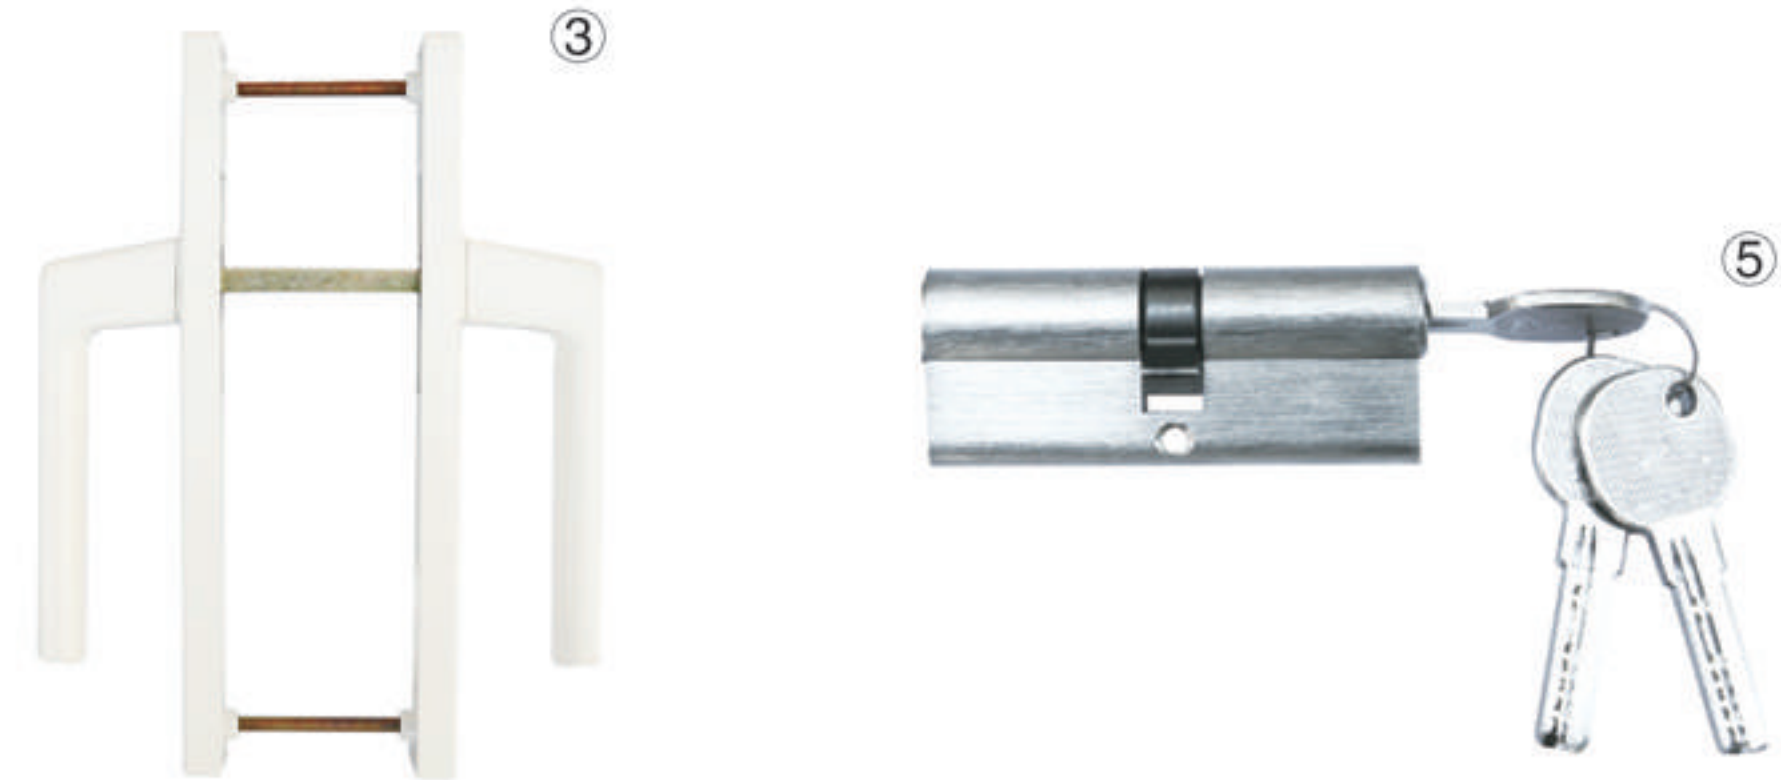

No.	Item Name	Item No.	Spec.	Remark
1	Door lock	ZTMS189004		
2	Keeper	SHB0305		L & R
3	Door lock handle	ZTMSB021		
4	Keeper	MSX256		
5	Cylinder	MST8020	40*40	double key
6	Extension bar	YCG250400		

No.	Item Name	Item No.	Spec.	Remark
1	Espagnolette for Sliding Door	TLM751600	1600mm	
		TLM751800	1800mm	
2	Door handle	MBS020		
3	Cylinder	MST6011	30*30	
4	Cylinder cover	SXB300		
5	Keeper	TLX01		
6	Keeper	TLX02