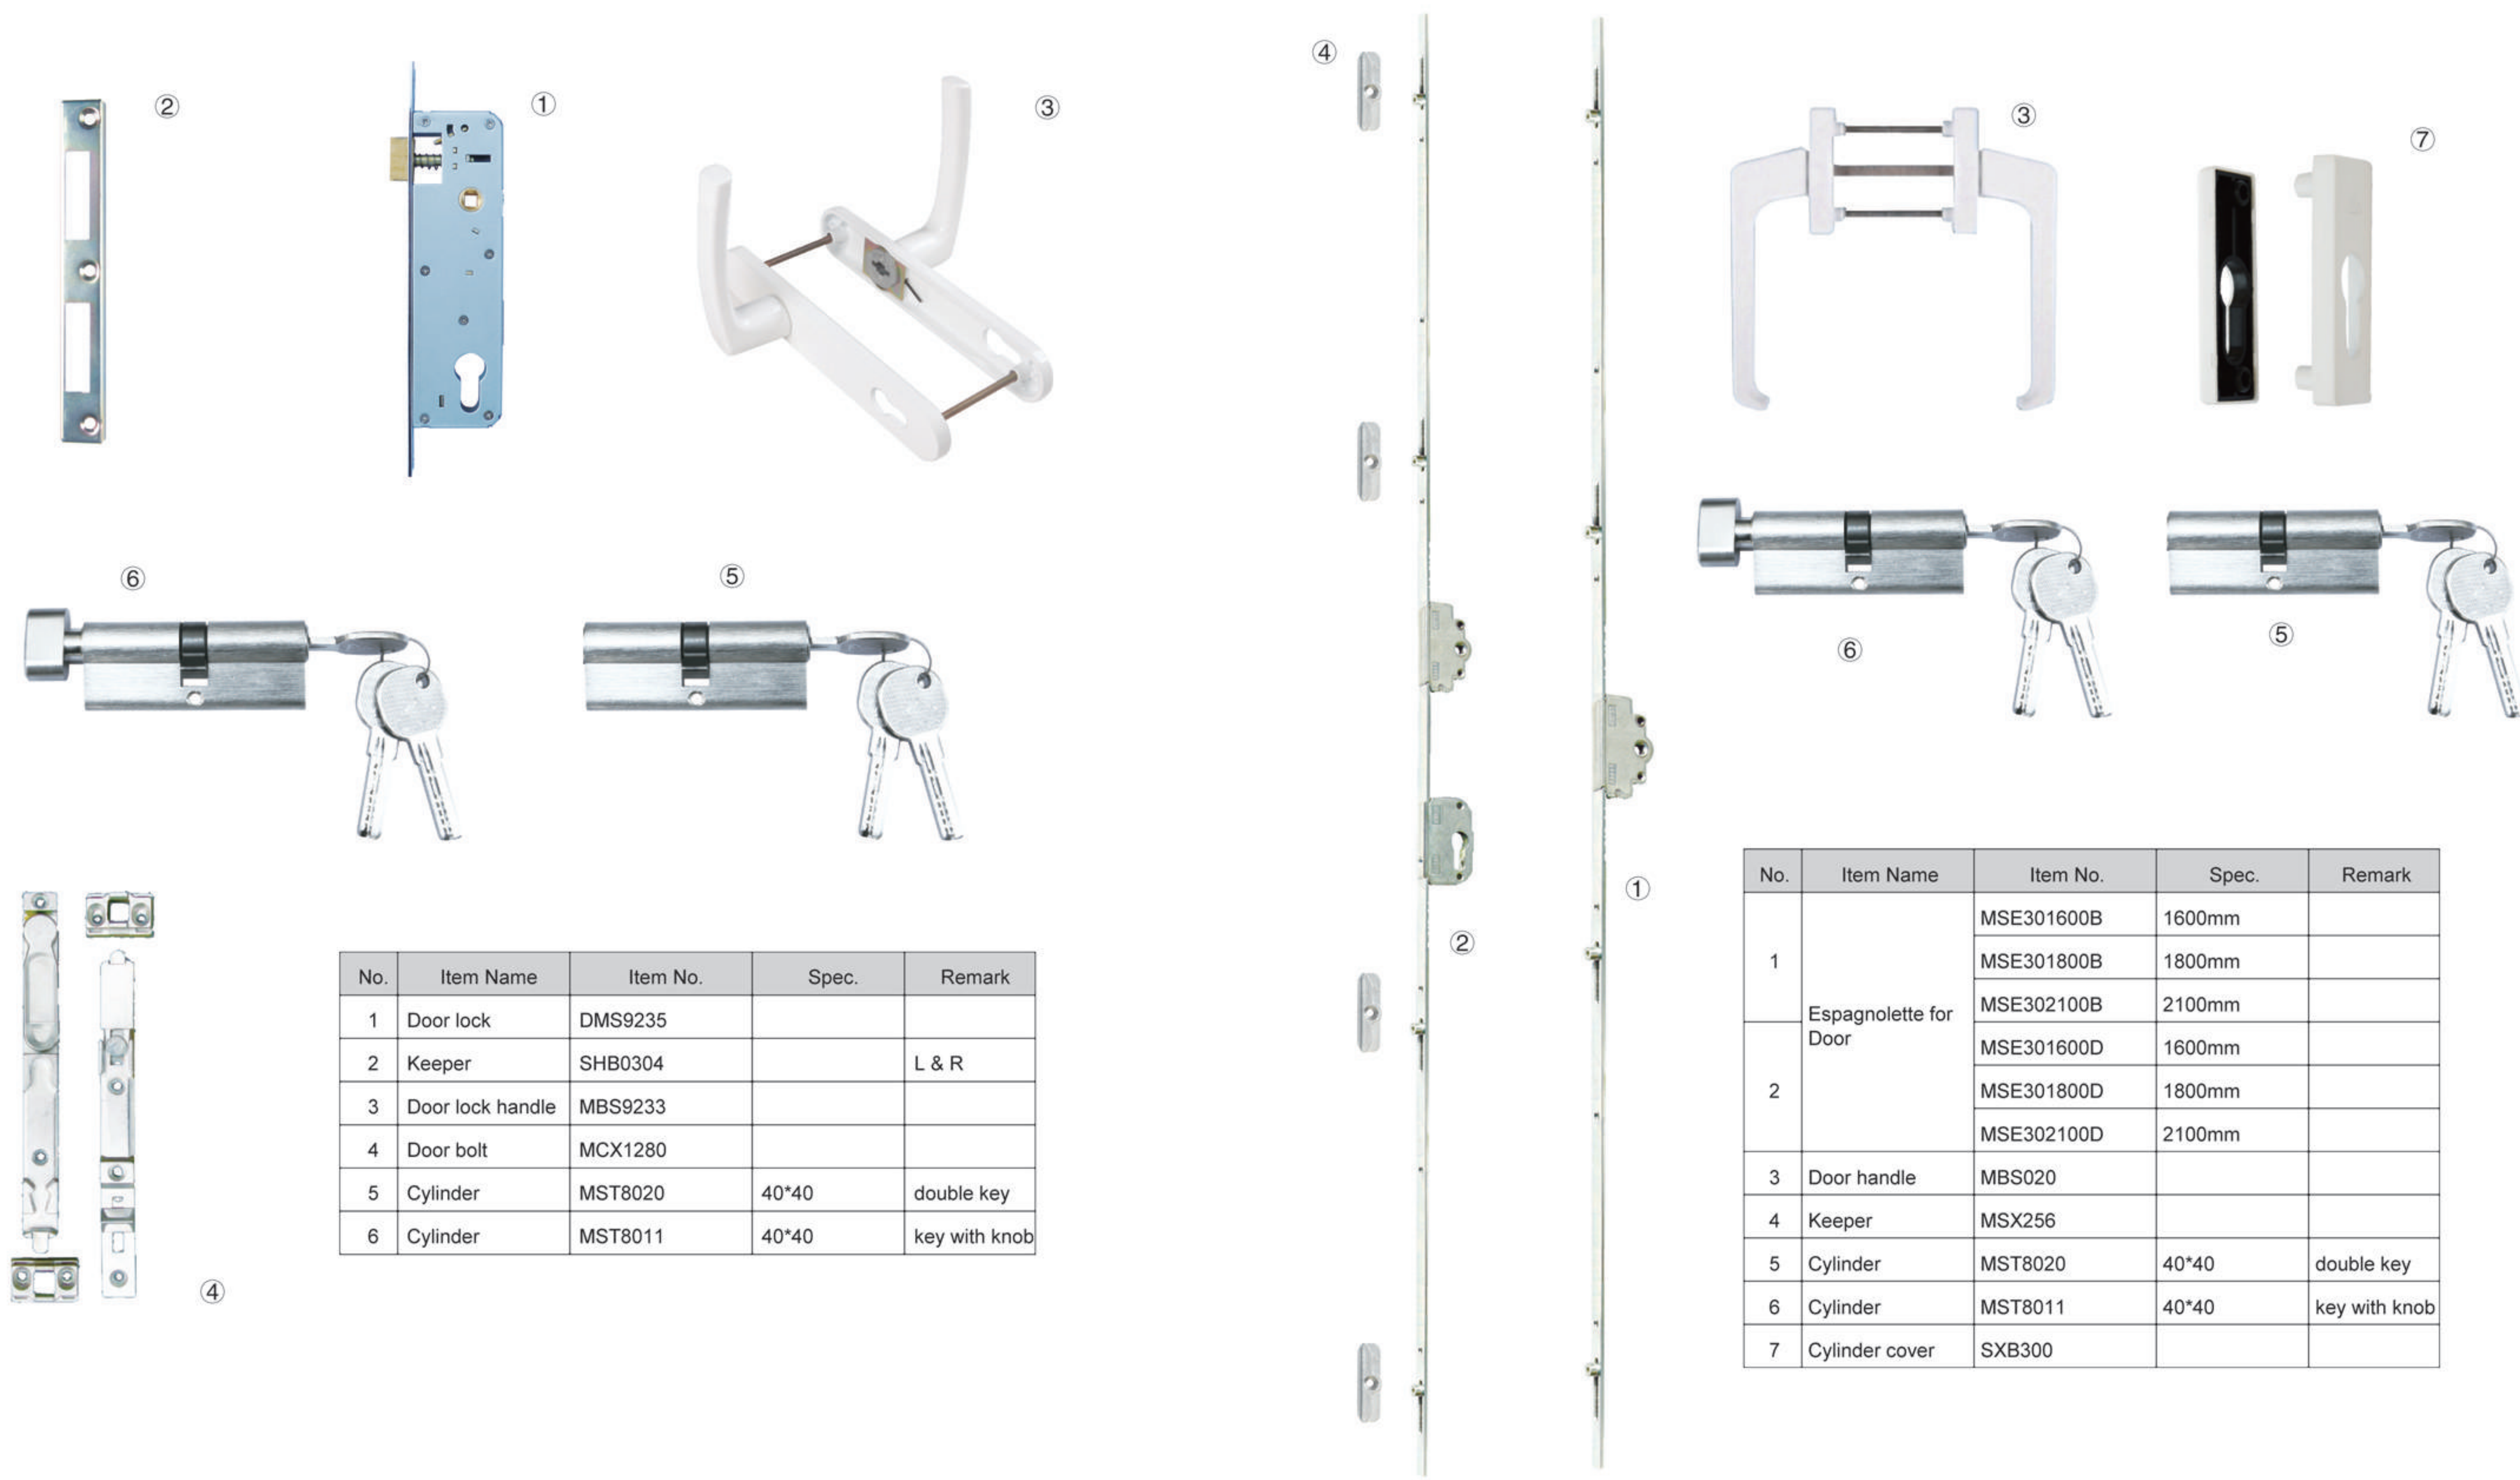

No.	Item Name	Item No.	Spec.	Remark
1	Door lock	DMS9235		
2	Keeper	SHB0304		L & R
3	Door lock handle	MBS9233		
4	Door bolt	MCX1280		
5	Cylinder	MST8020	40*40	double key
6	Cylinder	MST8011	40*40	key with knob

No.	Item Name	Item No.	Spec.	Remark
1	Espagnolette for Door	MSE301600B	1600mm	
		MSE301800B	1800mm	
		MSE302100B	2100mm	
2	Espagnolette for Door	MSE301600D	1600mm	
		MSE301800D	1800mm	
		MSE302100D	2100mm	
3	Door handle	MBS020		
4	Keeper	MSX256		
5	Cylinder	MST8020	40*40	double key
6	Cylinder	MST8011	40*40	key with knob
7	Cylinder cover	SXB300