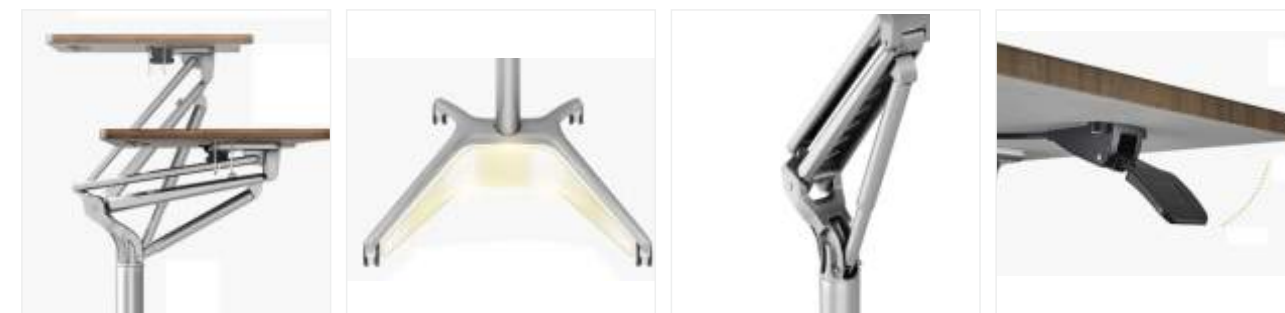

Lectern

阻尼升降
Curved lift

V型开放式桌脚
V Shape

一体铸造工艺
Mold Casting Aluminium

线控升降开关
Gas lift bottom