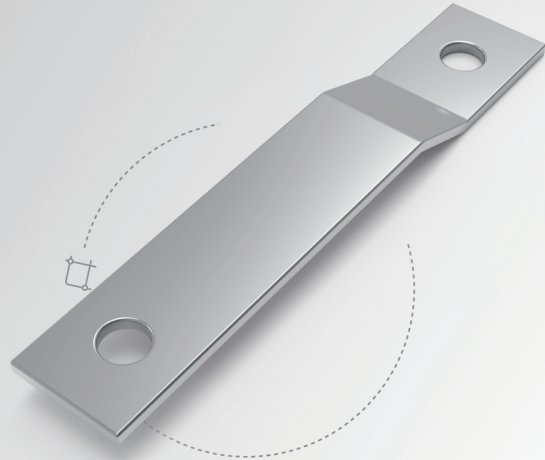

PRODUCT PROFILE

- Galv Bent Shackle strap

Application:

Used to attach brackets and accessories, or to secure leaf springs to help make your trailer's suspension less rigid.

Technical Parameters

Description	40X3X235 Galv Bent Shackle Strap
Part No.	D.Q.Q.000016
Material Elongation	Q235
Finish	Galvanized