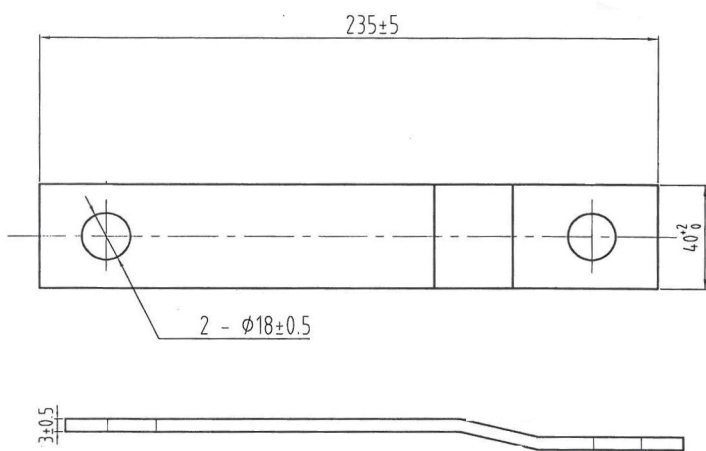

PRODUCT PROFILE

- Galv Bent Shackle strap

Application:

Used to attach brackets and accessories, or to secure leaf springs to help make your trailer's suspension less rigid.

Technical Parameters

Description	40X3X235 Galv Bent Shackle Strap
Part No.	D.Q.Q.000016
Material Elongation	Q235
Finish	Galvanized