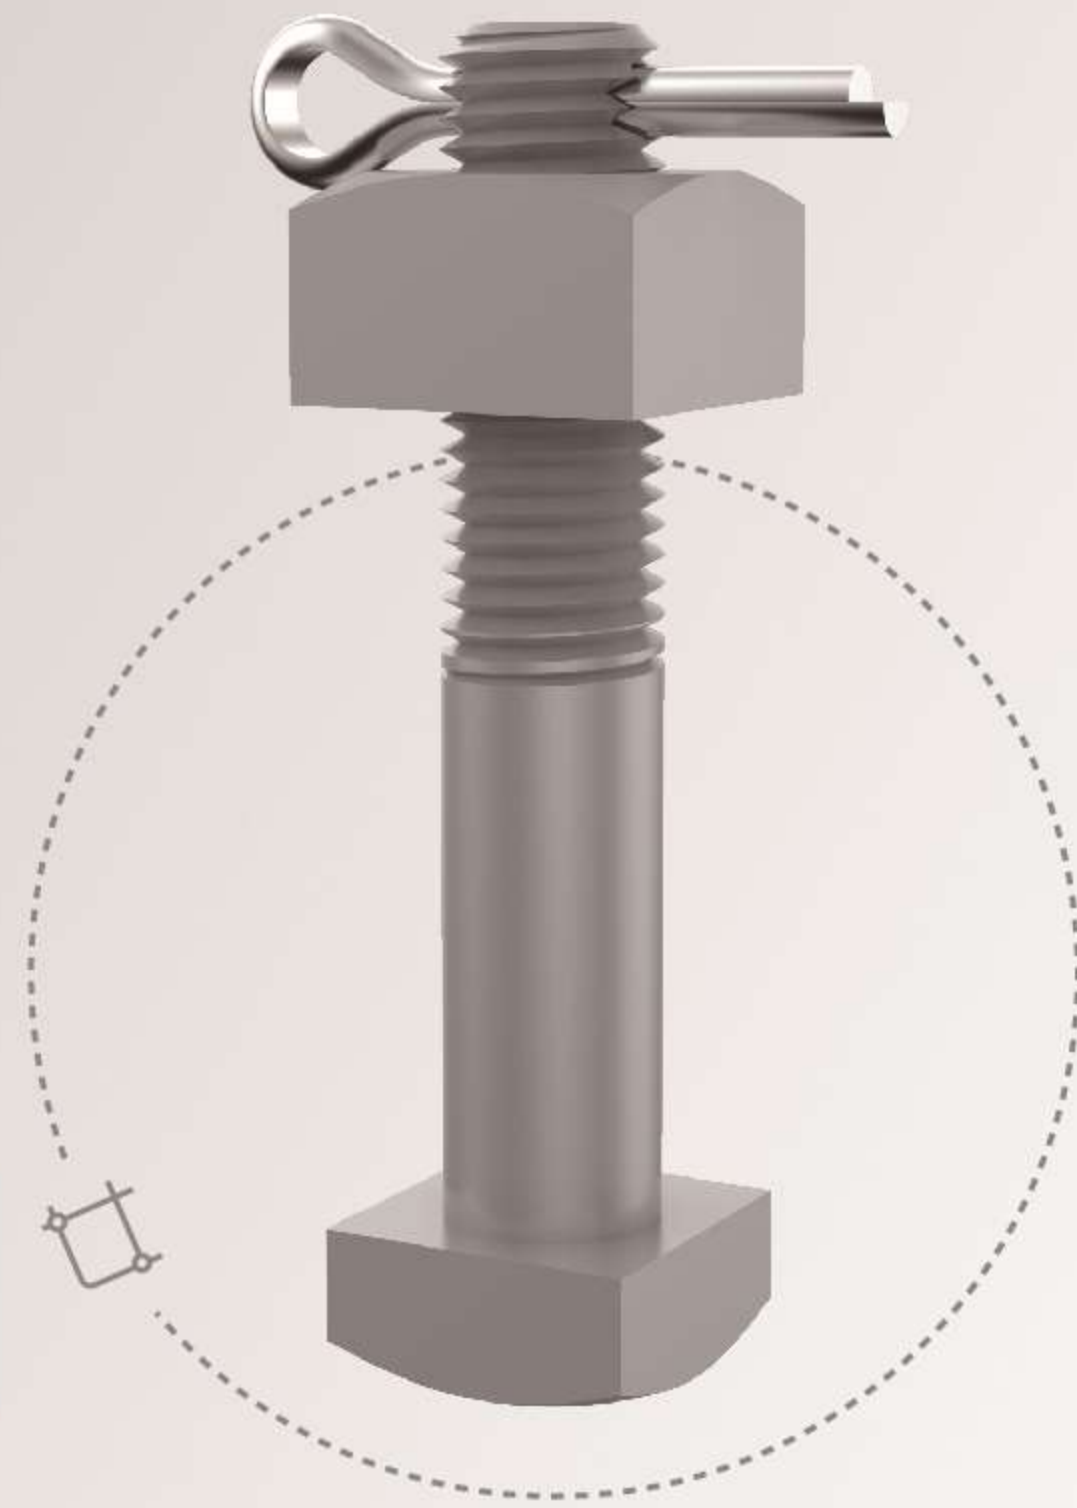

PRODUCT PROFILE

- Square Head Bolt Drilled with Square Nut and Cotter Key

Size And Specification:

Size	Description	Material Grade
3/4x2-1/2	Square Head Bolt w/Free Fit Nut Drilled for and including 1/4" cotter key	Gr5
3/4x3	Square Head Bolt w/Free Fit Nut Drilled for and including 1/4" cotter key	Gr5
3/4x3-1/4	Square Head Bolt w/Free Fit Nut Drilled for and including 1/4" cotter key	Gr5
3/4x3-1/2	Square Head Bolt w/Free Fit Nut Drilled for and including 1/4" cotter key	Gr5
3/4x3-3/4	Square Head Bolt w/Free Fit Nut Drilled for and including 1/4" cotter key	Gr5
3/4x4	Square Head Bolt w/Free Fit Nut Drilled for and including 1/4" cotter key	Gr5
3/4x4-1/2	Square Head Bolt w/Free Fit Nut Drilled for and including 1/4" cotter key	Gr5
3/4x4-3/4	Square Head Bolt w/Free Fit Nut Drilled for and including 1/4" cotter key	Gr5
7/8x2-1/2	Square Head Bolt w/Free Fit Nut Drilled for and including 1/4" cotter key	Gr5
7/8x4	Square Head Bolt w/Free Fit Nut Drilled for and including 1/4" cotter key	Gr5
7/8x4-1/2	Square Head Bolt w/Free Fit Nut Drilled for and including 1/4" cotter key	Gr5
1X3-1/2	Square Head Bolt w/Free Fit Nut Drilled for and including 1/4" cotter key	Gr5
1x3-3/4	Square Head Bolt w/Free Fit Nut Drilled for and including 1/4" cotter key	Gr5
1x4	Square Head Bolt w/Free Fit Nut Drilled for and including 1/4" cotter key	Gr5
1x4-3/4	Square Head Bolt w/Free Fit Nut Drilled for and including 1/4" cotter key	Gr5
1x4-1/2	Square Head Bolt w/Free Fit Nut Drilled for and including 1/4" cotter key	Gr5
1x5	Square Head Bolt w/Free Fit Nut Drilled for and including 1/4" cotter key	Gr5
1x5-3/4	Square Head Bolt w/Free Fit Nut Drilled for and including 1/4" cotter key	Gr5
1x5-1/4	Square Head Bolt w/Free Fit Nut Drilled for and including 1/4" cotter key	Gr5
1x5-1/2	Square Head Bolt w/Free Fit Nut Drilled for and including 1/4" cotter key	Gr5
1x6	Square Head Bolt w/Free Fit Nut Drilled for and including 1/4" cotter key	Gr5
1-1/8x5	Square Head Bolt w/Free Fit Nut Drilled for and including 1/4" cotter key	Gr5