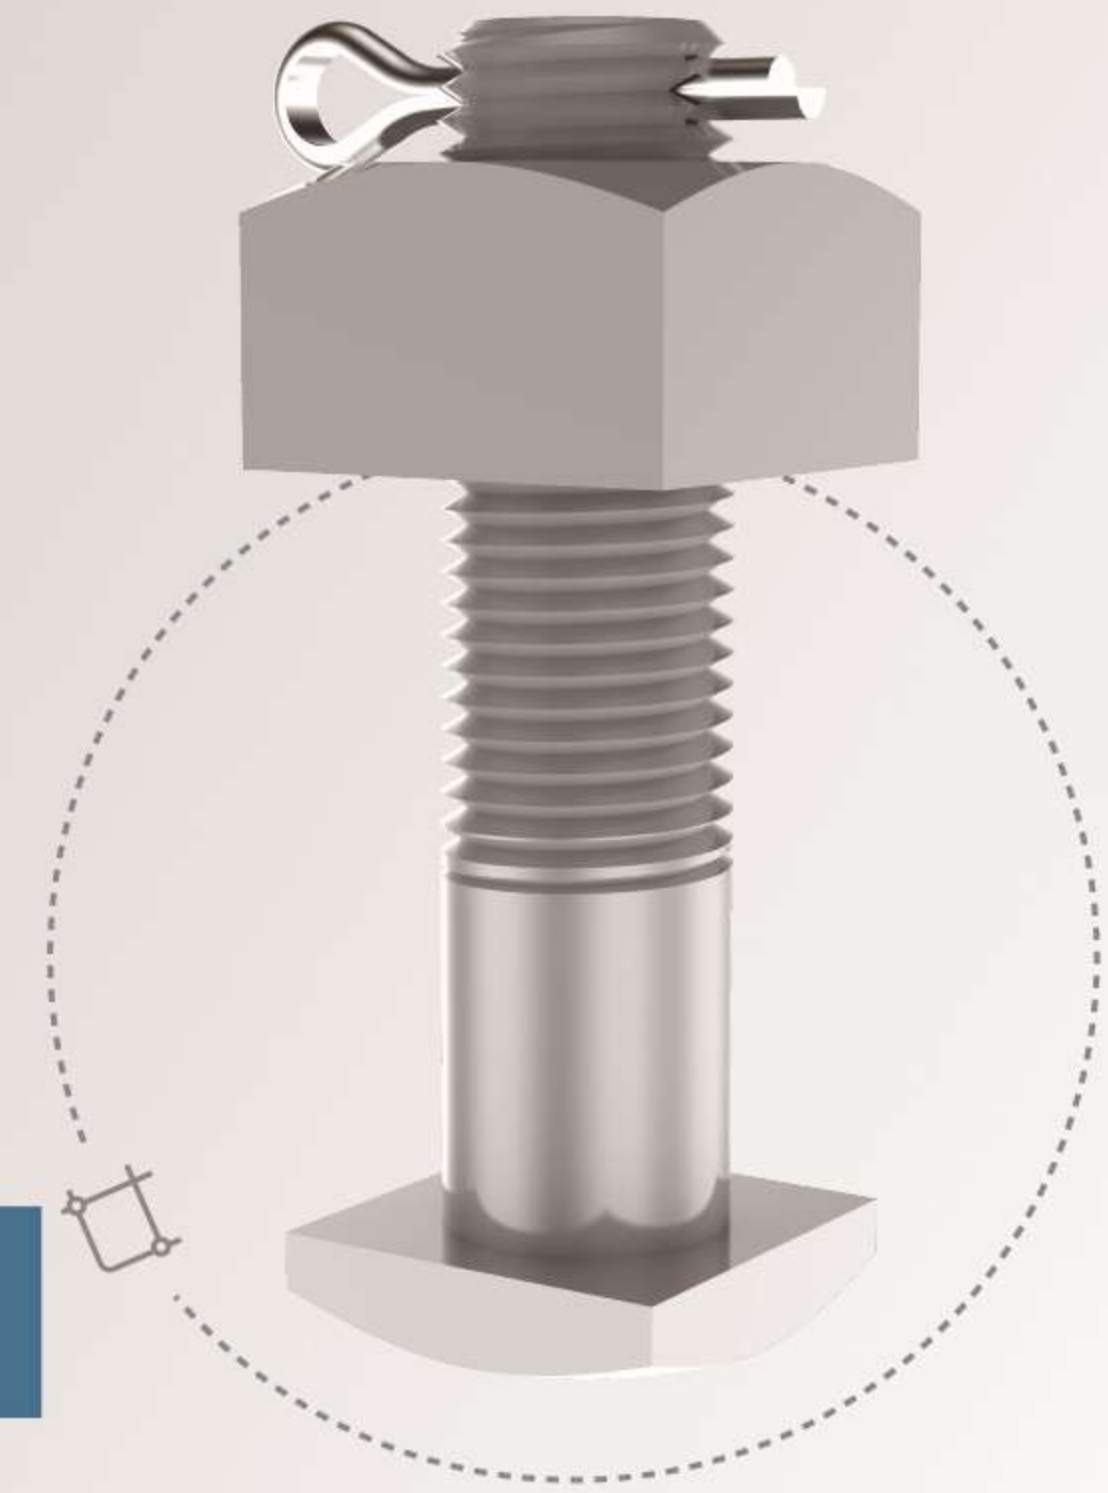

PRODUCT PROFILE

- Square Head Bolt Gr8 with Heavy Square Nut

Size and Specification:

Size	Description	Material Grade
1-3/8x8	Square Head Bolt w/Free Fit Nut	Gr8
1-3/8x8-1/2	Square Head Bolt w/Free Fit Nut	Gr8
1-3/8x9	Square Head Bolt w/Free Fit Nut	Gr8
1-3/8x9-1/2	Square Head Bolt w/Free Fit Nut	Gr8
1-3/8x10	Square Head Bolt w/Free Fit Nut	Gr8
1-3/8x10-1/2	Square Head Bolt w/Free Fit Nut	Gr8
1-3/8x11	Square Head Bolt w/Free Fit Nut	Gr8
1-3/8x11-1/2	Square Head Bolt w/Free Fit Nut	Gr8
1-3/8x12	Square Head Bolt w/Free Fit Nut	Gr8
1-3/8x12-1/2	Square Head Bolt w/Free Fit Nut	Gr8
1-3/8x13	Square Head Bolt w/Free Fit Nut	Gr8
1-3/8x13-1/2	Square Head Bolt w/Free Fit Nut	Gr8
1-3/8x14	Square Head Bolt w/Free Fit Nut	Gr8
1-3/8x14-1/2	Square Head Bolt w/Free Fit Nut	Gr8

Size	Description	Material Grade
1-3/8x15	Square Head Bolt w/Free Fit Nut	Gr8
1-3/8x15-1/2	Square Head Bolt w/Free Fit Nut	Gr8
1-3/8x16	Square Head Bolt w/Free Fit Nut	Gr8
1-3/8x16-1/2	Square Head Bolt w/Free Fit Nut	Gr8
1-3/8x17	Square Head Bolt w/Free Fit Nut	Gr8
1-3/8x17-1/2	Square Head Bolt w/Free Fit Nut	Gr8
1-3/8x18	Square Head Bolt w/Free Fit Nut	Gr8
1-3/8x18-1/2	Square Head Bolt w/Free Fit Nut	Gr8
1-3/8x19	Square Head Bolt w/Free Fit Nut	Gr8
1-3/8x19-1/2	Square Head Bolt w/Free Fit Nut	Gr8
1-3/8x20	Square Head Bolt w/Free Fit Nut	Gr8
1-3/8x21	Square Head Bolt w/Free Fit Nut	Gr8
1-3/8x23	Square Head Bolt w/Free Fit Nut	Gr8
1-3/8x26	Square Head Bolt w/Free Fit Nut	Gr8