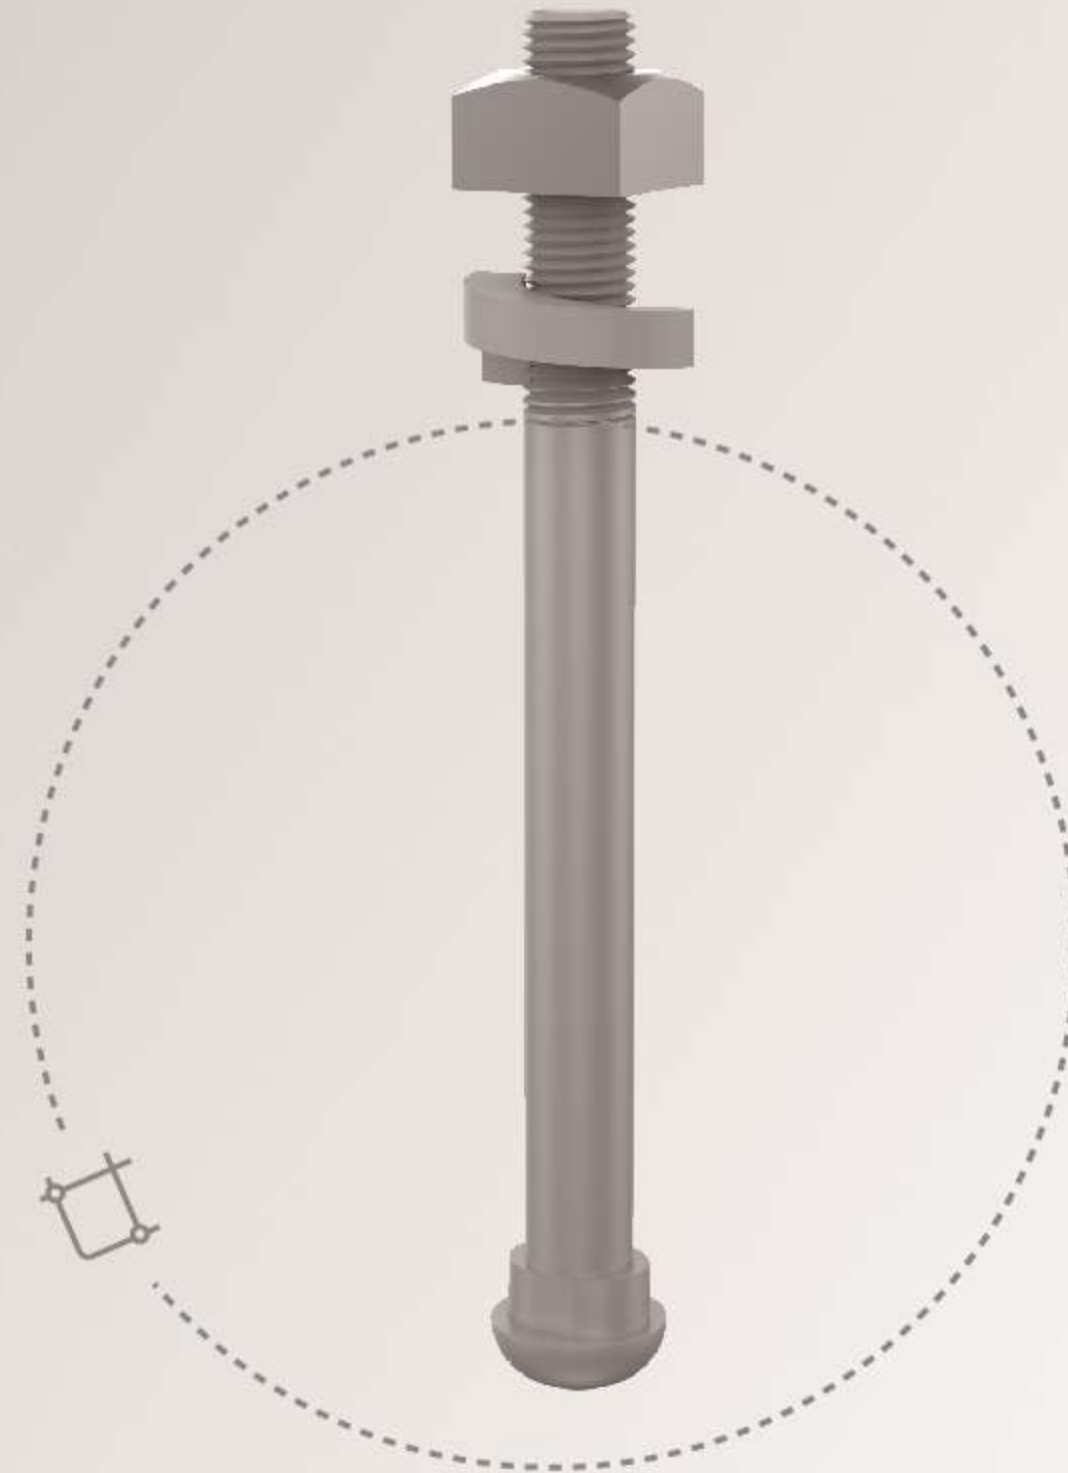

ZBRF 中博铁路

KEEP YOUR TRACK ON TRACK! 

TAICANG ZHONGBO

RAILWAY FASTENING

FASTENERS FOR TURNOUTS

PRODUCT PROFILE

- Hook twin tie plate

Application:

Used for turnout

Technical Parameters

Material	Mild steel
Standard	TS-503

Main Size

LR23	L31
LR27	H23
LR31	H27
LR23J	H31
LR27J	H35
LR31J	L23J
L23	L27J
L27	H31J

• Button Head Oval Neck Frog Bolt

Size and Specification :

Size	Description	Material Grade
1x7	Button Head Oval Neck Bolt w/Free Fit Nut	Gr5 and Gr8
1x7-1/2	Button Head Oval Neck Bolt w/Free Fit Nut	Gr5 and Gr8
1x8	Button Head Oval Neck Bolt w/Free Fit Nut	Gr5 and Gr8
1x8-1/2	Button Head Oval Neck Bolt w/Free Fit Nut	Gr5 and Gr8
1x9	Button Head Oval Neck Bolt w/Free Fit Nut	Gr5 and Gr8
1x10	Button Head Oval Neck Bolt w/Free Fit Nut	Gr5 and Gr8
1x10-1/2	Button Head Oval Neck Bolt w/Free Fit Nut	Gr5 and Gr8
1x11	Button Head Oval Neck Bolt w/Free Fit Nut	Gr5 and Gr8
1x11-1/2	Button Head Oval Neck Bolt w/Free Fit Nut	Gr5 and Gr8
1x12	Button Head Oval Neck Bolt w/Free Fit Nut	Gr5 and Gr8
1x13	Button Head Oval Neck Bolt w/Free Fit Nut	Gr5 and Gr8
1x14	Button Head Oval Neck Bolt w/Free Fit Nut	Gr5 and Gr8
1x14-1/2	Button Head Oval Neck Bolt w/Free Fit Nut	Gr5 and Gr8
1x15	Button Head Oval Neck Bolt w/Free Fit Nut	Gr5 and Gr8
1x16	Button Head Oval Neck Bolt w/Free Fit Nut	Gr5 and Gr8
1x17	Button Head Oval Neck Bolt w/Free Fit Nut	Gr5 and Gr8
1x18	Button Head Oval Neck Bolt w/Free Fit Nut	Gr5 and Gr8
7/8X7	Button Head Oval Neck Bolt w/Free Fit Nut	Gr5 and Gr8
7/8x8	Button Head Oval Neck Bolt w/Free Fit Nut	Gr5 and Gr8
7/8x9	Button Head Oval Neck Bolt w/Free Fit Nut	Gr5 and Gr8
7/8X9-1/2	Button Head Oval Neck Bolt w/Free Fit Nut	Gr5 and Gr8
7/8x10	Button Head Oval Neck Bolt w/Free Fit Nut	Gr5 and Gr8
7/8x11	Button Head Oval Neck Bolt w/Free Fit Nut	Gr5 and Gr8
7/8x12	Button Head Oval Neck Bolt w/Free Fit Nut	Gr5 and Gr8