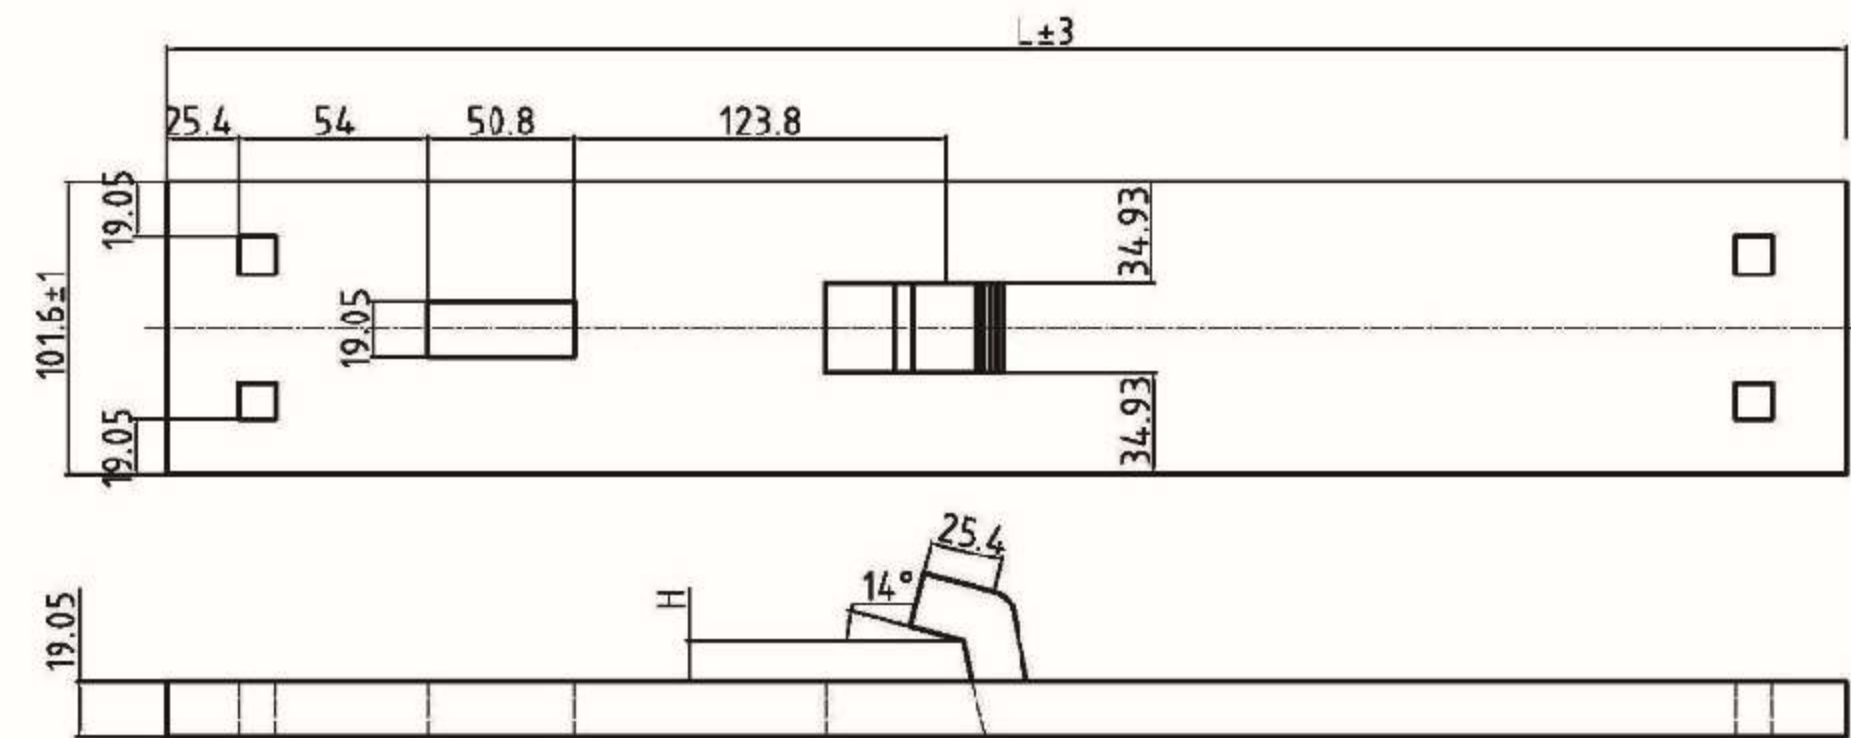

Used for turnout

Technical Parameters

Material	Mild steel
Standard	TS-503

Main Size

LR23	L31
LR27	H23
LR31	H27
LR23J	H31
LR27J	H35
LR31J	L23J
L23	L27J
L27	H31J

• Button Head Oval Neck Frog Bolt

Size and Specification :