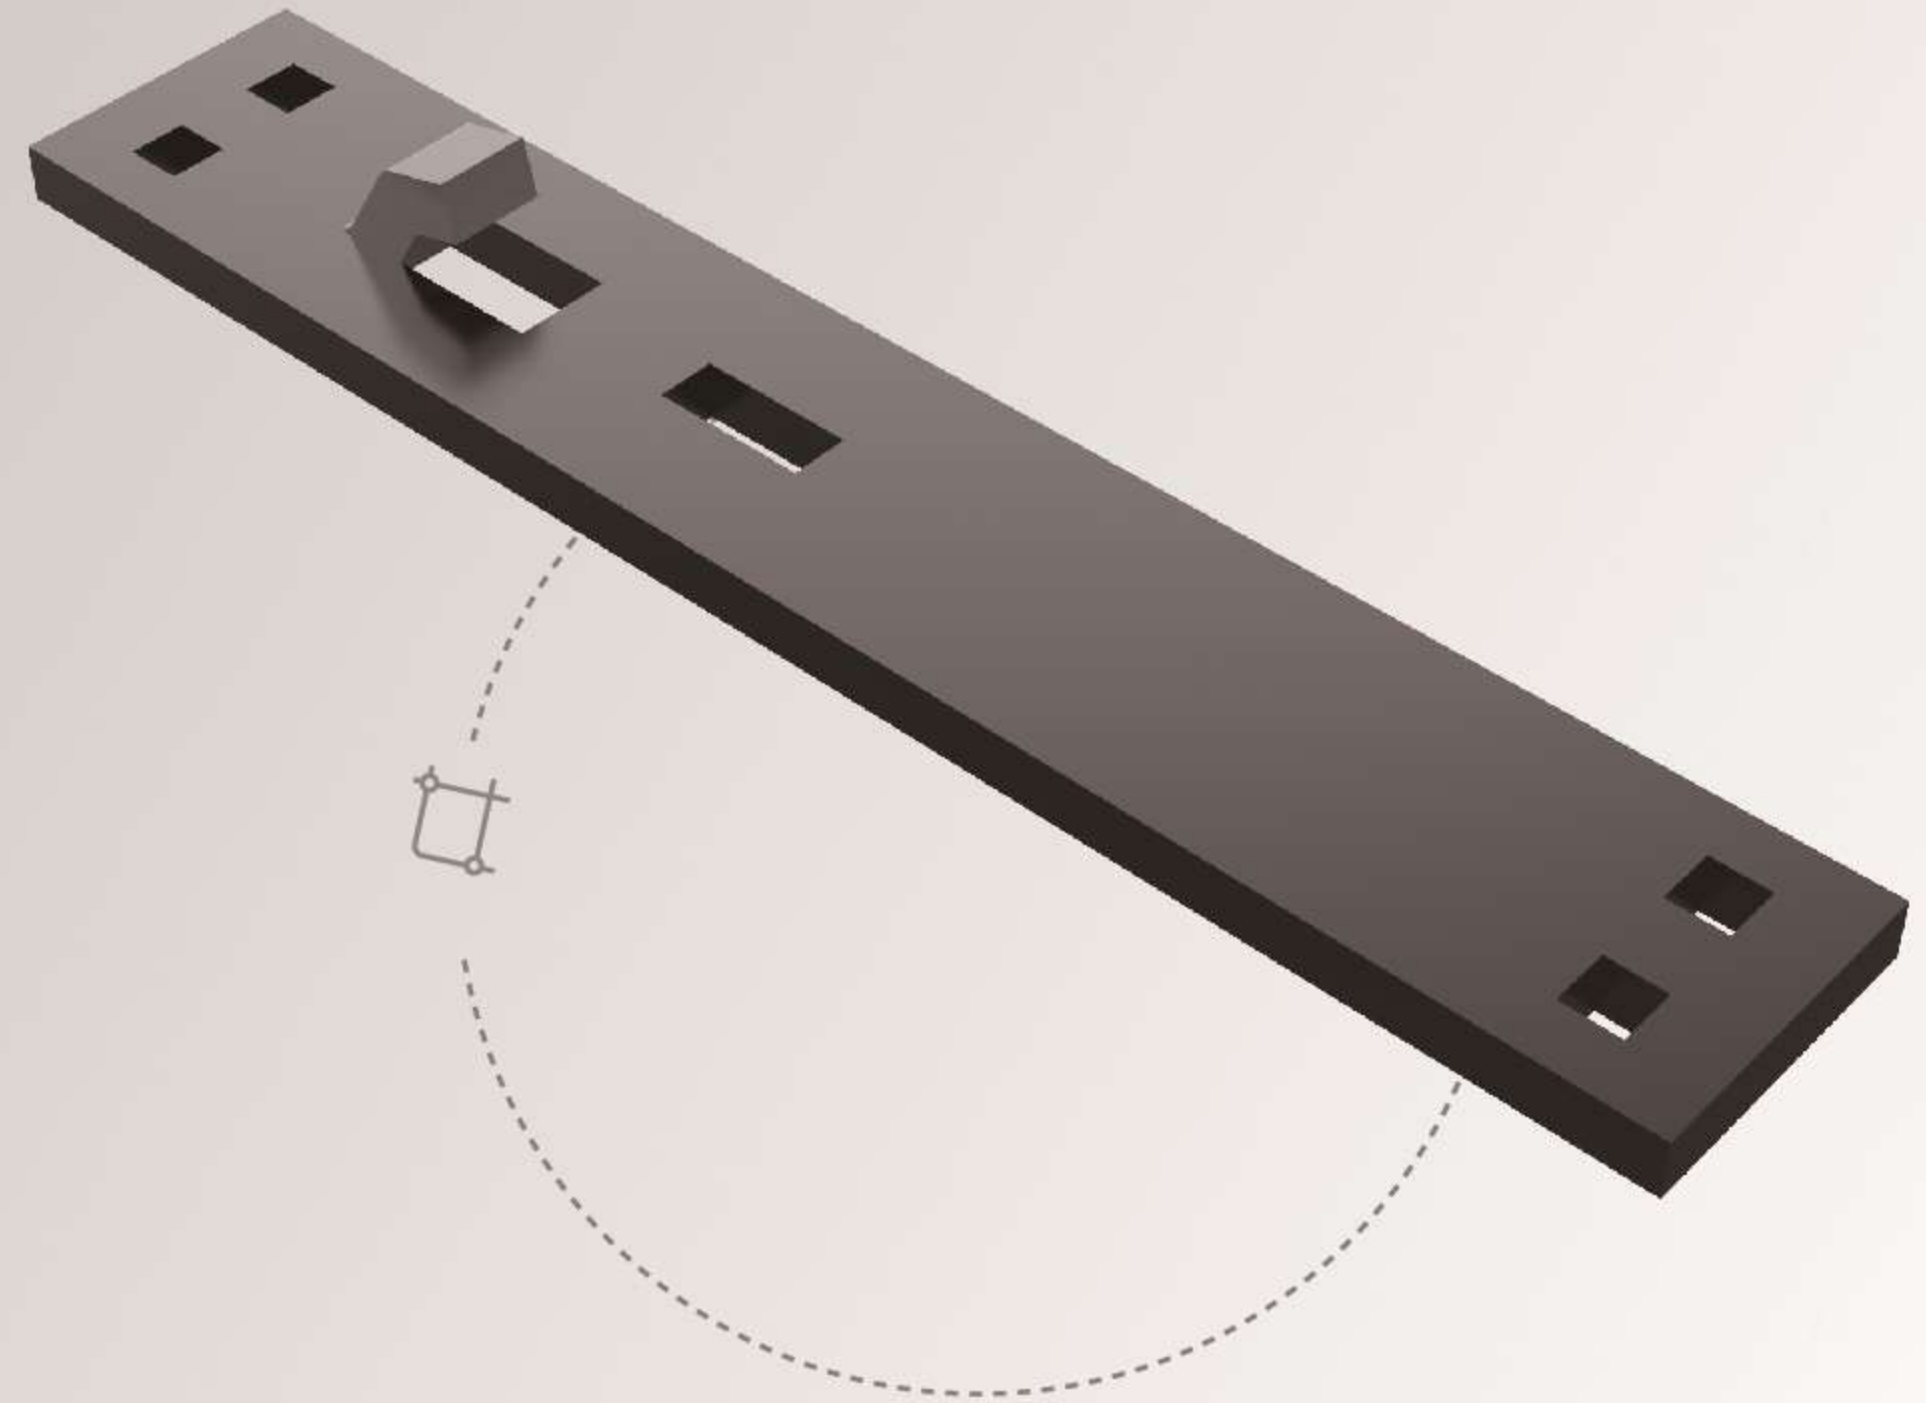

ZBRF 中博铁路

KEEP YOUR TRACK ON TRACK! 

TAICANG ZHONGBO

RAILWAY FASTENING

FASTENERS FOR TURNOUTS

PRODUCT PROFILE

- Hook twin tie plate

Application:

Used for turnout

Technical Parameters

Material	Mild steel
Standard	TS-503

Main Size

LR23	L31
LR27	H23
LR31	H27
LR23J	H31
LR27J	H35
LR31J	L23J
L23	L27J
L27	H31J

• Button Head Oval Neck Frog Bolt

Size and Specification :