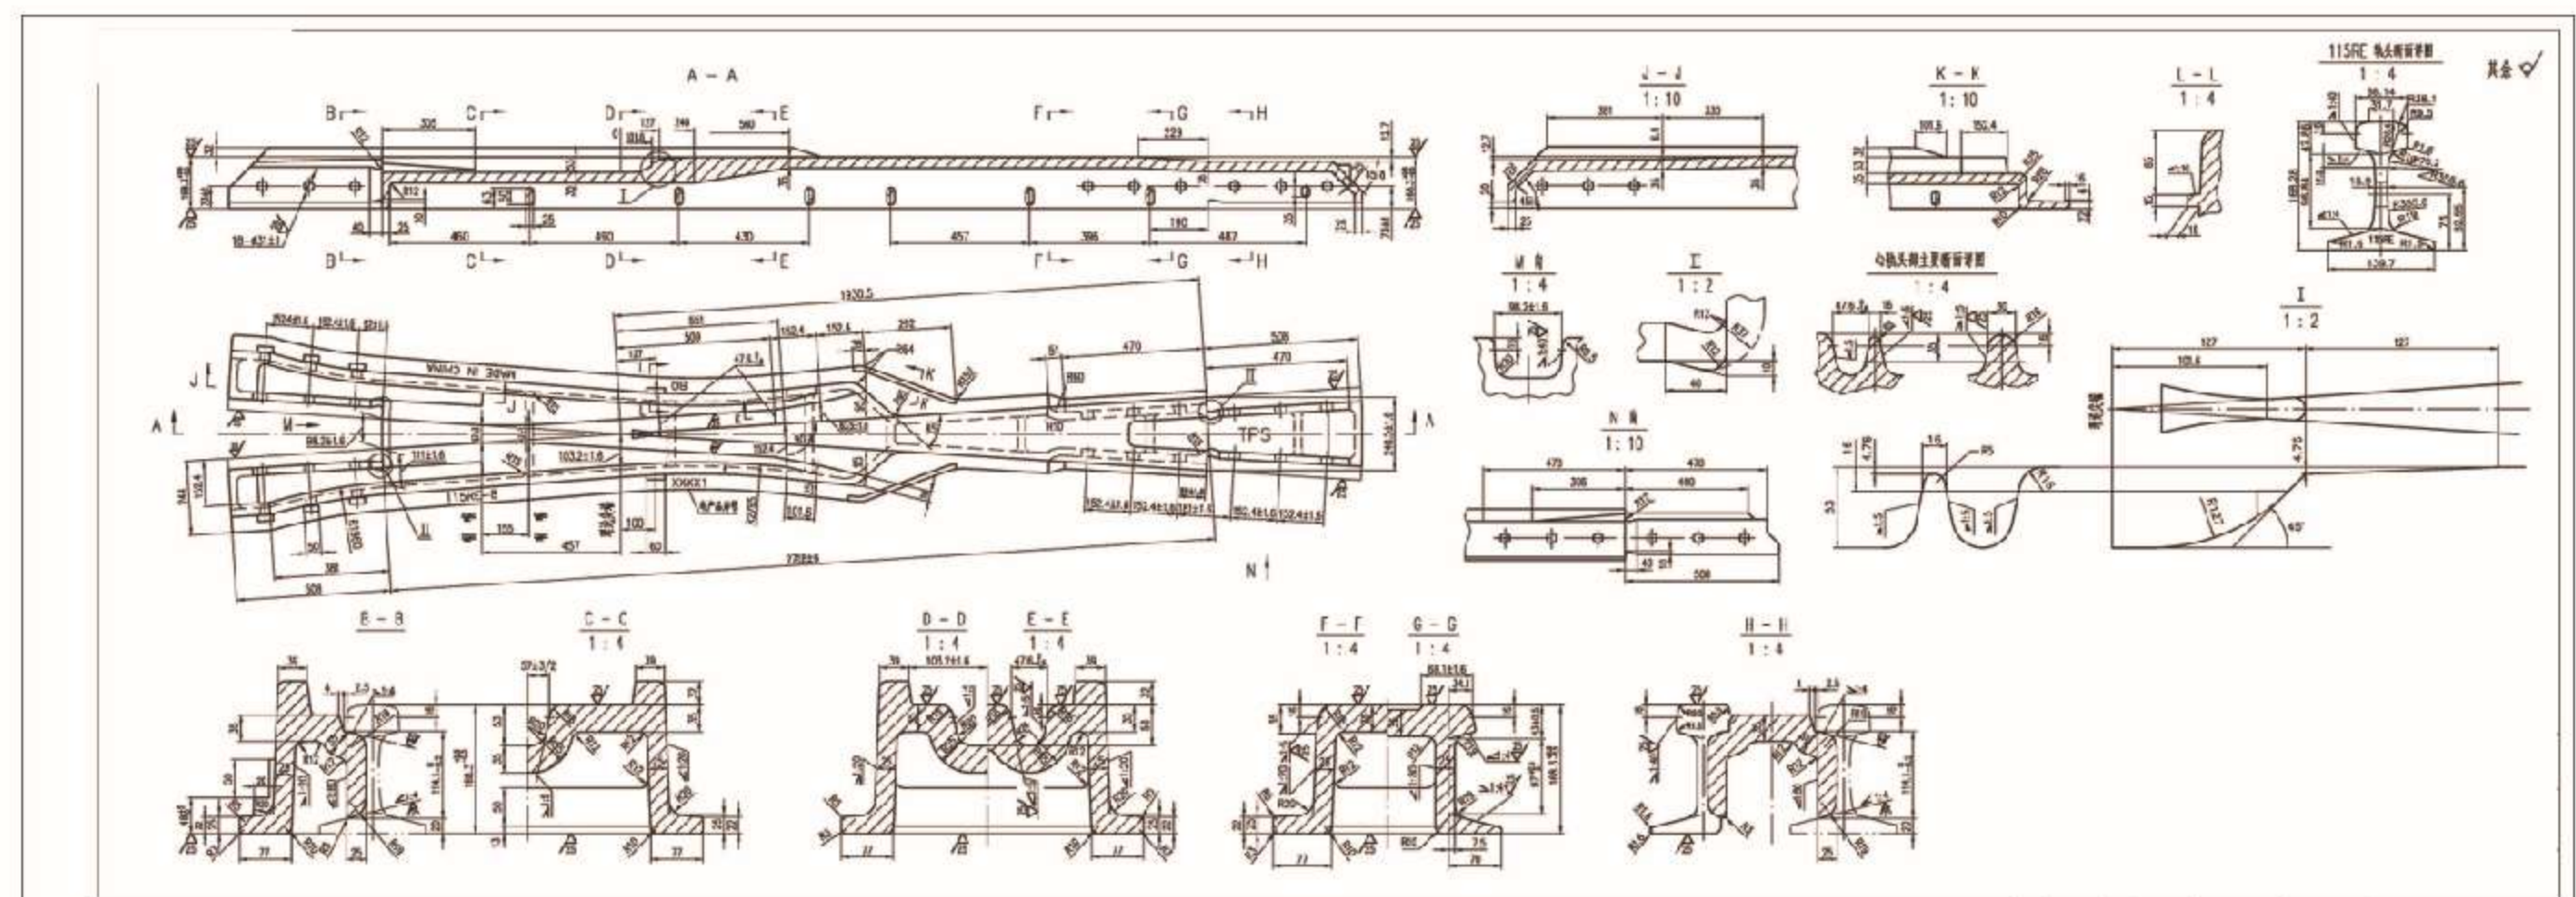

Technical Specification:

To AREMA spec.

Size:

Rail profile	Size
115RE	No.7
115RE	No.8
115RE	No.9
115RE	No.10
136RE	No.7
136RE	No.8
136RE	No.9
136RE	No.10