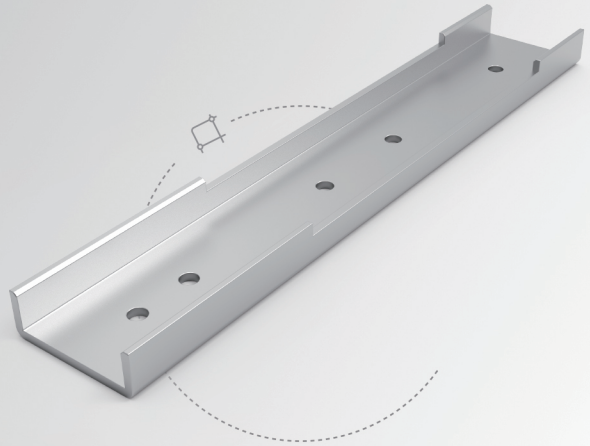

PRODUCT PROFILE

- Transformer MTG Bracket

Application:

Support and protect transformer.

Technical Parameters

Description	100-500 KVA Transformer MTG Bracket
Part No.	D.Q.Q.000011
Material Elongation	Q345b
Finish	Galvanized