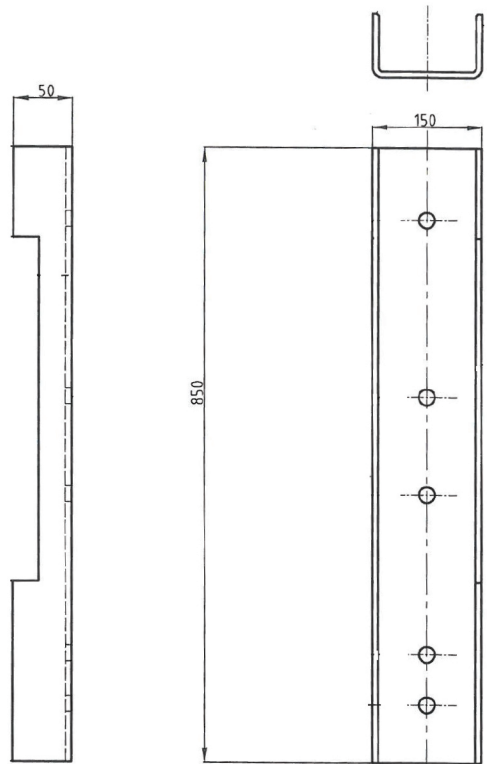

PRODUCT PROFILE

- Transformer MTG Bracket

Application:

Support and protect transformer.

Technical Parameters

Description	100-500 KVA Transformer MTG Bracket
Part No.	D.Q.Q.000011
Material Elongation	Q345b
Finish	Galvanized