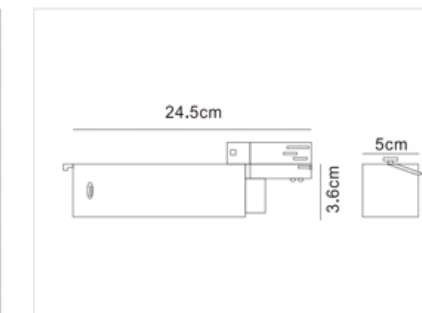

Driver Box 电源盒

FW-B403

Color: Black White Silver
颜色: 黑色 白色 银色