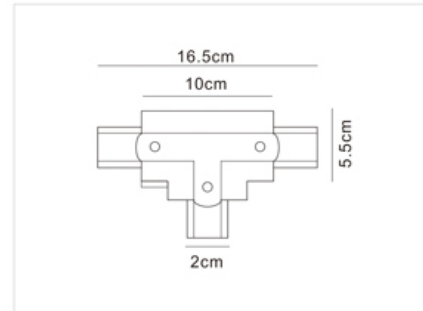

T Connector (T型接驳器)

FW-C405A

Color: Black White Silver
颜色: 黑色 白色 银色