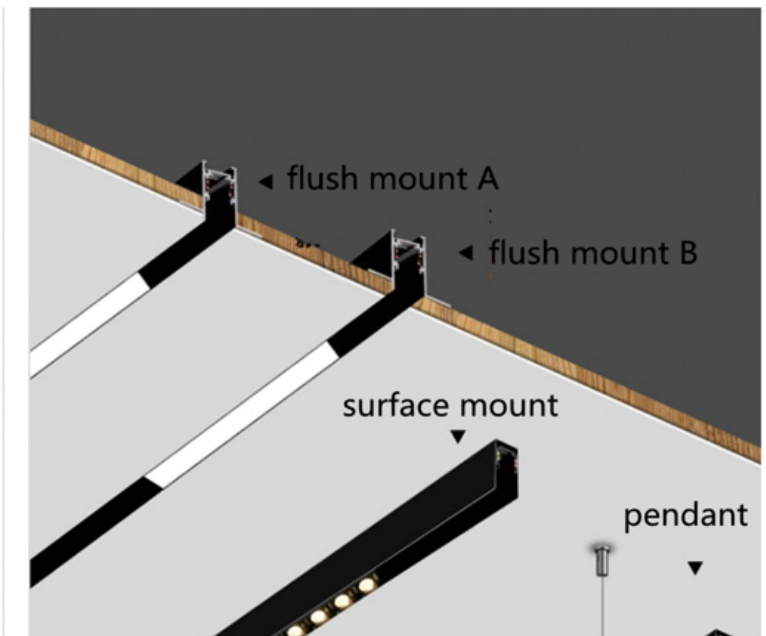

Flush Mounted B Installation

1, slotting size: 6-7 cm, the above ceiling height ≥ 7 cm.

2, embed track rail and fixed by screw

3, install the plasterboard.

Magnetic track rail for stretch ceiling

Item No.(型号):
FW-CXS001