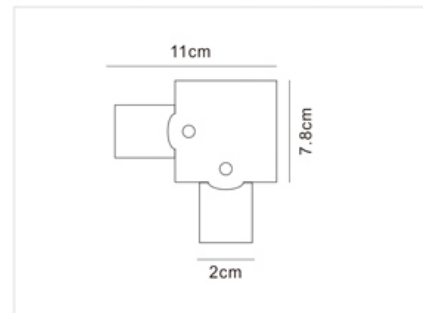

L Connector (L型接驳器)

FW-C404A

Color: Black White Silver
颜色: 黑色 白色 银色