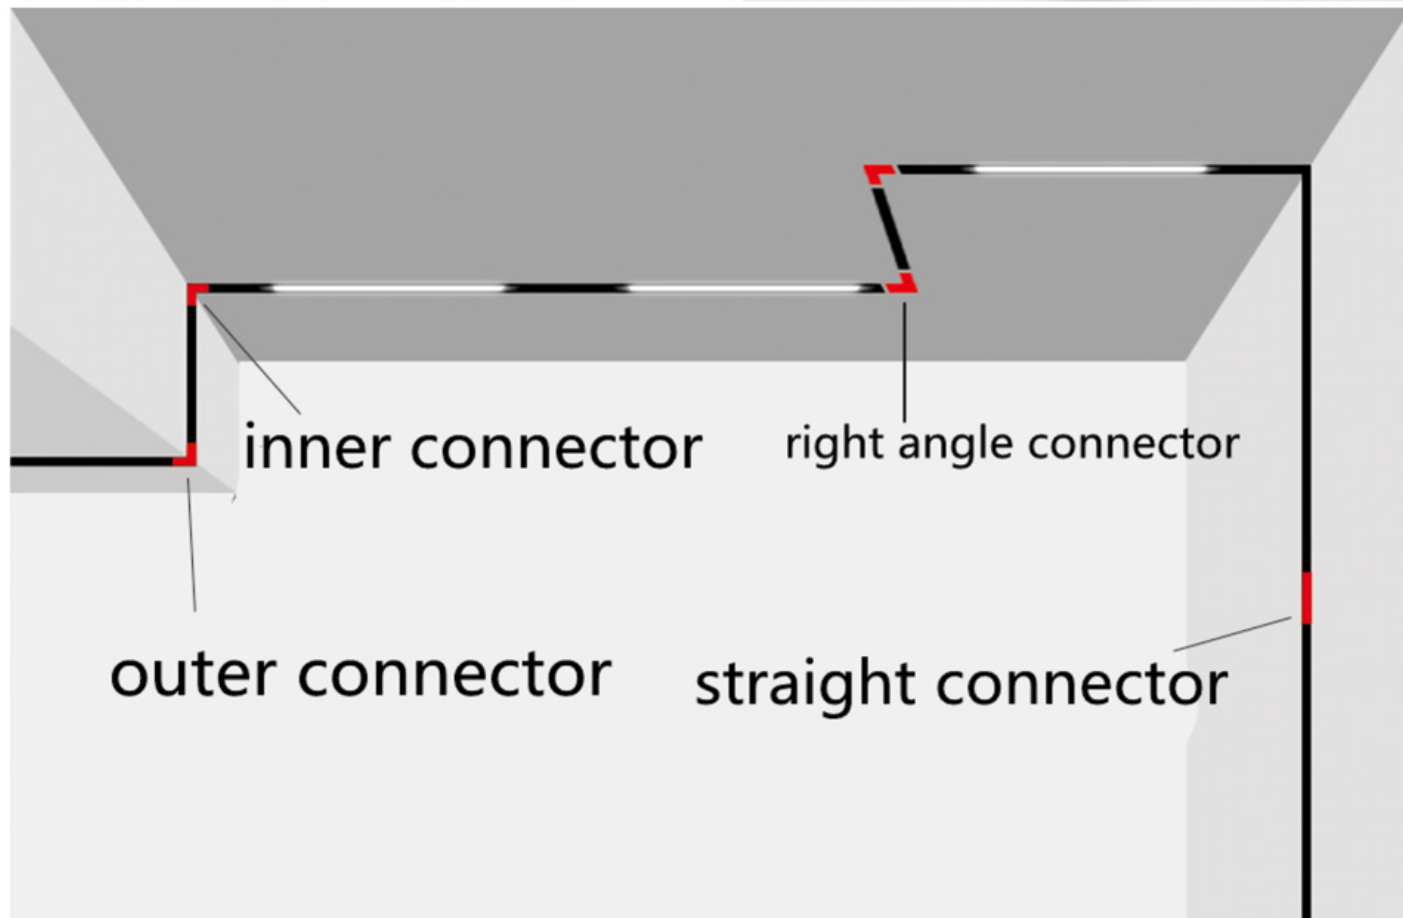

Flush Mounted B Installation

1, slotting size: 6-7 cm, the above ceiling height ≥ 7 cm.

2, embed track rail and fixed by screw

3, install the plasterboard.

Magnetic track rail for stretch ceiling

Item No.(型号):
FW-CXS001