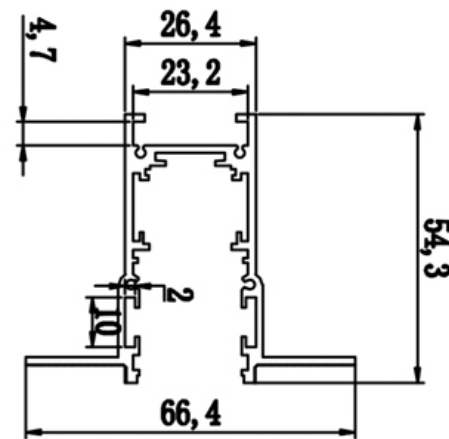

Flush Mounting Magnetic Track Rail A

Item No.(型号):
FW-CXDG003

Color(颜色):
Black /white

Material(材料):
Aluminum+pvc+copper

Installation(安装):
Flush mounted

Size(尺寸):
66.4x54.3xL1000mm

Certificate(认证):
CE, ROHS, TUV