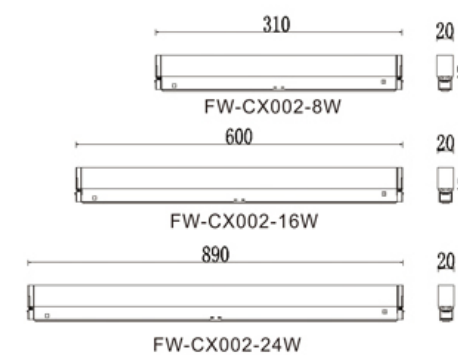

LED magnetic floodlight
LED 泛光灯

Item No. 型号	Size 尺寸	CCT 色温	Power 功率	Beam Angle 光束角	Color 颜色	Installation 安装
FW-CX002-8W	L310xW20xH45mm	3000K/4000K/5700K	8W	180°	matt black/frosted White	magnetic
FW-CX002-16W	L600xW20xH45mm	3000K/4000K/5700K	16W	180°	matt black/frosted White	magnetic
FW-CX002-24W	L890xW20xH45mm	3000K/4000K/5700K	24W	180°	matt black/frosted White	magnetic

LED magnetic floodlight
LED 泛光灯