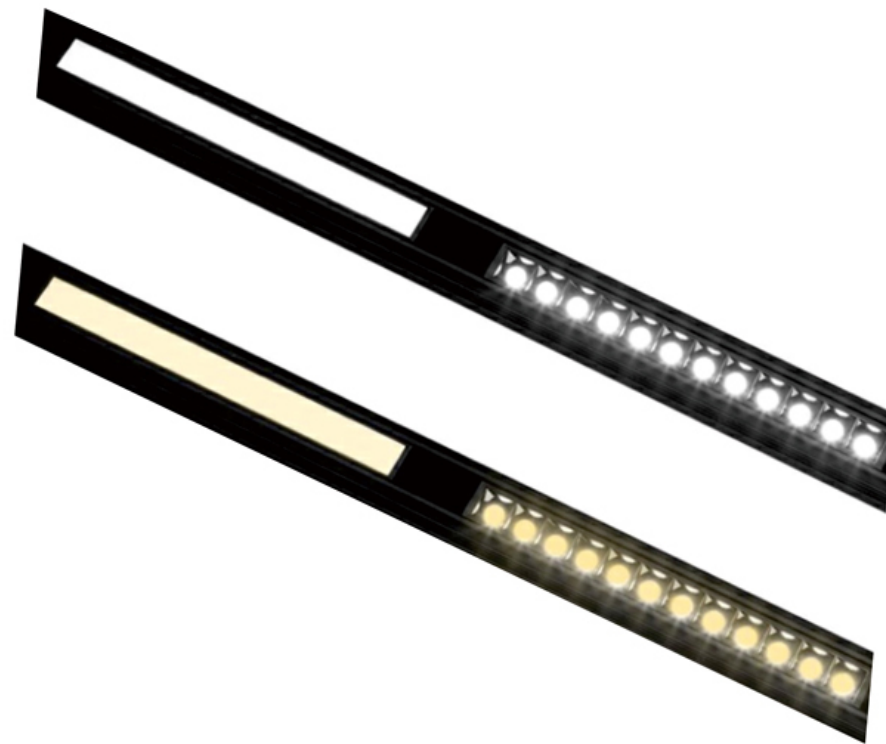

Tuya smart magnetic track
Lighting system
涂鸦智能调光磁吸轨道照明系统

Tuya smart magnetic track
Lighting system
涂鸦智能调光磁吸轨道照明系统

Farwise DC48V magnetic track lighting system combines TUYA driver ,which realize the smart dimming easily and effectively .What's more,Tuya provides one-stop smart lighting solutions, including smart lighting hardware solutions, all-in-one apps, home lighting apps, commercial lighting SaaS platforms, IoT Cloud Platform, and various value-added services. You can now make any smart lighting products and solutions, and build any lighting scenarios you want.

TUYA BLUETOOTH SYSTEM

TUYA ZIGBEE SYSTEM

XIAO MI MESH BLUETOOTH SYSTEM

tuya
TUYA BLUETOOTH SYSTEM
no need gateway
smart dimming (color and brightness)

APP control panel intelligent speaker controller

mi
XIAO MI BLUE TOOTH MESH SYSTEM
no need gateway
smart dimming (color and brightness)

APP control panel intelligent speaker remote controller

tuya
TUYA ZIGBEE SYSTEM
smart dimming(color and brightness)

APP GATEWAY INTELLIGENT SPEAKER

Light Source
Light Bulb Filament LED Bulb Tube Light

Ambient Lighting
Strip Light String Light Ambient Light Desk Lamp Sleep Light Night Light

Indoor Lighting
Ceiling Light Panel Light Ceiling Fan Light Down Light Spot Light Linear Light UV Light

Outdoor Lighting
Wall Lamp Porch Light Security Light Floodlight Streetlight Garden Light

Lighting Driver
Controller Remote Control