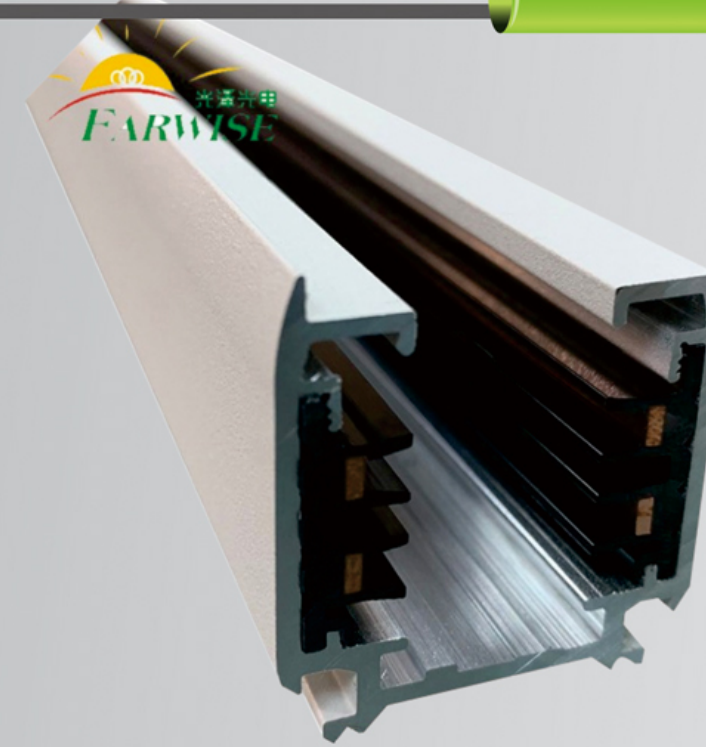

- Three circuits track is available in 1, 2 and 3 meter lengths
- Surface Material: High quality aluminum to ensure the strength of the tracks
- Conductive Material: Pure copper, with good electrical conductivity
- Inner Strip Material: PVC strip, with excellent electrical insulation properties
- White black finishes as standard. Also available in silver finish
- Kits are available for wire suspension
- Certificate: CE, TUV, ROHS
- OEM&ODM Accepted

- 4线导轨条选料严谨，做工精细。优质铝合金型材外壳保证导轨的强度；
- 全新PVC胶条具有优良的绝缘性能，确保安全；
- 紫铜导电芯确保优良的导电性能。可根据设计需要，接驳多盏灯具，达到优良的照明效果。

4 Wires Track Rail Rectangle Shape 四线导轨 - 方形

Item No. (型号):
FW-T401

Material (材料):
Aluminum Alloy + PVC + Copper
铝合金 PVC 铜

Length (长度):
1000mm 1500mm 2000mm 3000mm 4000mm

Color (颜色):
Black White Silver
黑色 白色 银色

Customized (定制):
Customized color and logo is accepted
可定制颜色和logo

Certificate (认证):
CE, ROHS, TUV