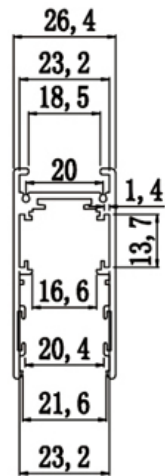

Suspension Mounting Magnetic Track Rail
吊装磁吸导轨

Suspension Mounting Magnetic Track Rail

Item No.(型号):
FW-CXDG002

Color(颜色):
Black /white

Material(材料):
Aluminum+pvc+copper

Installation(安装):
Suspension mounting

Size(尺寸):
26.4x54.5xL1000mm

Certificate(认证):
CE, ROHS, TUV