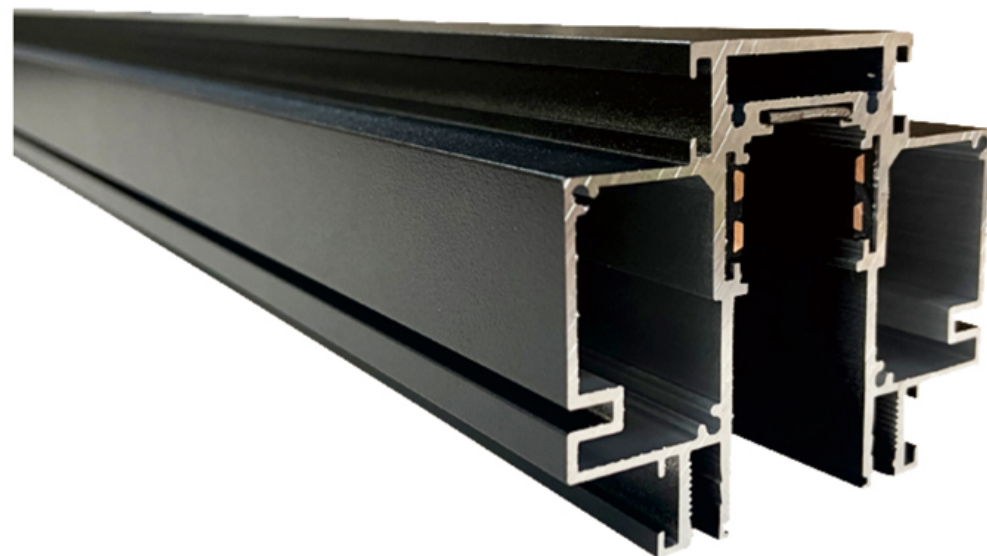

Flush Mounted B Installation

1, slotting size: 6-7 cm, the above ceiling height ≥ 7 cm.

2, embed track rail and fixed by screw

3, install the plasterboard.

Magnetic track rail for stretch ceiling

Item No.(型号):
FW-CXS001