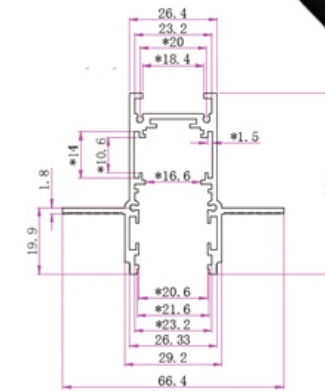

Straight current collector
对接电器
FW-CXJDQ002
18.6x16.1x119.5mm
black

Corner current collector
转角接电器
FW-CXJDQ003
18.6x15.8x134.8mm
black

Flush mounted track rail joint kits
嵌入式导轨对接配件包
FW-CXPJ002
#1 right-angle code*1pcs
#2 right-angle code*2pcs
M4 Screw *4pcs3*2.5
Screw*4pcs Hex Wrench*2pcs
(1号直角角码*1 2号直角角码*2
螺丝M4*4 3*2.5螺丝*4 六角扳手*2)
black

Right-angle connector
嵌入式导轨直角驳接件
FW-CXPJ009
170x170x54.3mm
black

Inner corner connector
嵌入式导轨内转角驳接件
FW-CXPJ010
170x170x54.3mm
black

Outer corner connector
嵌入式导轨外转角驳接件
FW-CXPJ011
170x170x54.3mm
black

embedded installation

Flush Mounted B Installation

1, slotting size: 6-7 cm, the above ceiling height ≥ 7 cm.

2, embed track rail and fixed by screw

3, install the plasterboard.

Magnetic track rail for stretch ceiling

Item No.(型号):
FW-CXS001