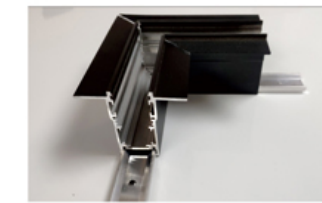

Right-angle connector
嵌入式导轨直角驳接件
FW-CXPJ009
170x170x54.3mm
black