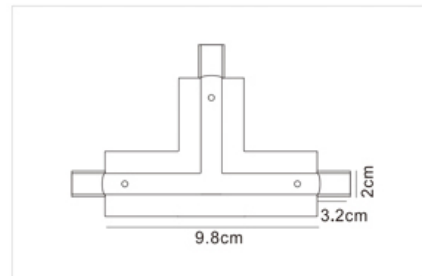

T Connector (T型接驳器)

FW-C405

Color: Black White Silver
颜色: 黑色 白色 银色