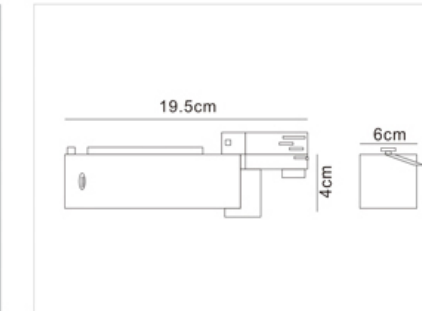

Driver Box 电源盒

FW-B401

Color: Black White Silver
颜色: 黑色 白色 银色