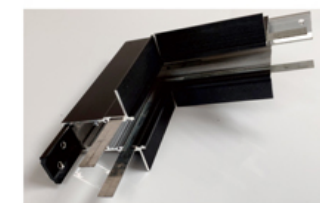

Inner corner connector
嵌入式导轨内转角驳接件
FW-CXPJ010
170x170x54.3mm
black