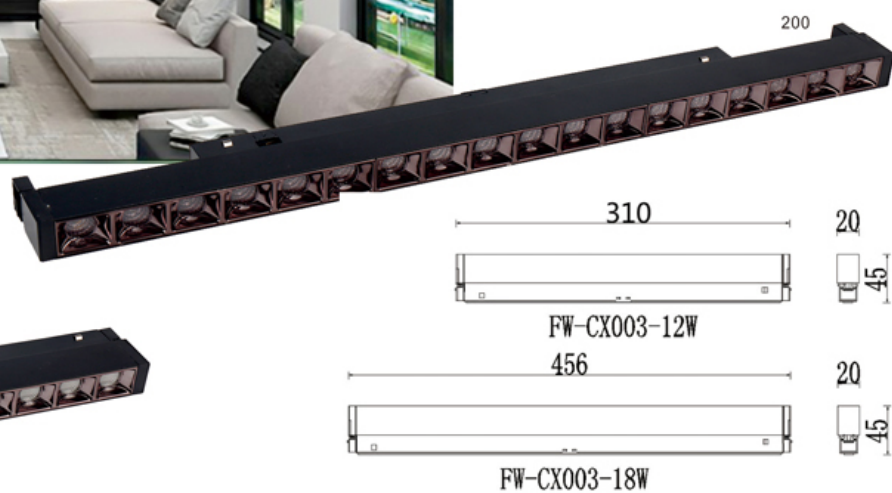

LED magnetic linear grille lamp
LED 格栅灯 (不可调)

Item No. 型号	Size 尺寸	CCT 色温	Power 功率	Beam Angle 光束角	Color 颜色	Installation 安装
FW-CX003-12W	L310xW20xH45mm	3000K/4000K/5700K	12W	30°	matt black/frosted White	magnetic
FW-CX003-18W	L456xW20xH45mm	3000K/4000K/5700K	18W	30°	matt black/frosted White	magnetic