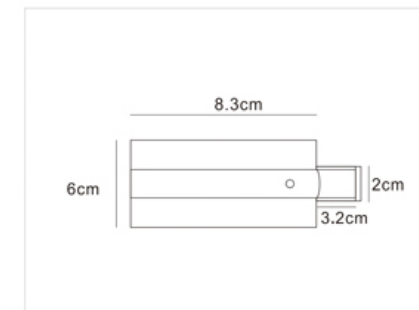

Live-end Connector 电源接驳器

FW-C401A
Color: Black White Silver
颜色: 黑色 白色 银色