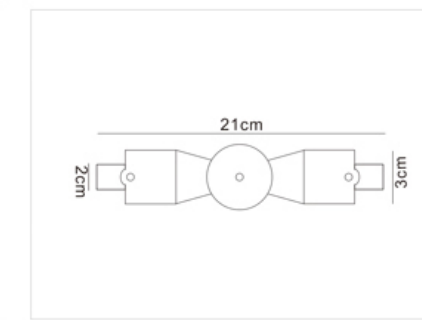

Adjustable L Connector (L型可调节接驳器)

FW-4009

Color: Black White Silver
颜色: 黑色 白色 银色