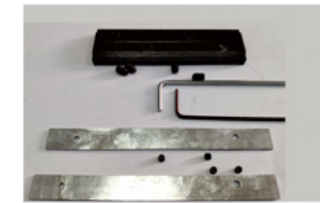

Installation(安装):
Flush mounted

Size(尺寸):
66.4x54.3xL1000mm

Certificate(认证):
CE, ROHS, TUV

Flush mounted track rail dustproof PC cover
嵌入式导轨护盖
FW-CXDG004
22.5x4.7xL1000mm
black

Track power collector
导轨供电器
FW-CXJDQ001
18.6x15.8x134.8mm
black

Straight current collector
对接电器
FW-CXJDQ002
18.6x16.1x119.5mm
black

Corner current collector
转角接电器
FW-CXJDQ003
18.6x15.8x134.8mm
black

Flush mounted track rail joint kits
嵌入式导轨对接配件包
FW-CXPJ002
#1 right-angle code*1pcs
#2 right-angle code*2pcs
M4 Screw *4pcs3*2.5
Screw*4pcs Hex Wrench*2pcs
(1号直角角码*1 2号直角角码*2
螺丝M4*4 3*2.5螺丝*4 六角扳手*2)
black