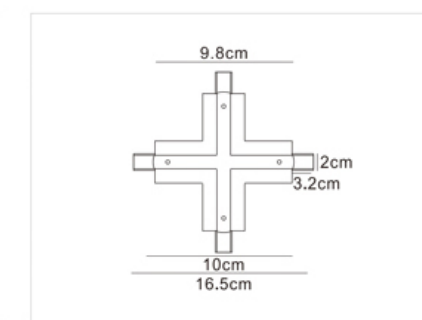

“+” Connector 十字接驳器

FW-C406

Color: Black White Silver
颜色: 黑色 白色 银色