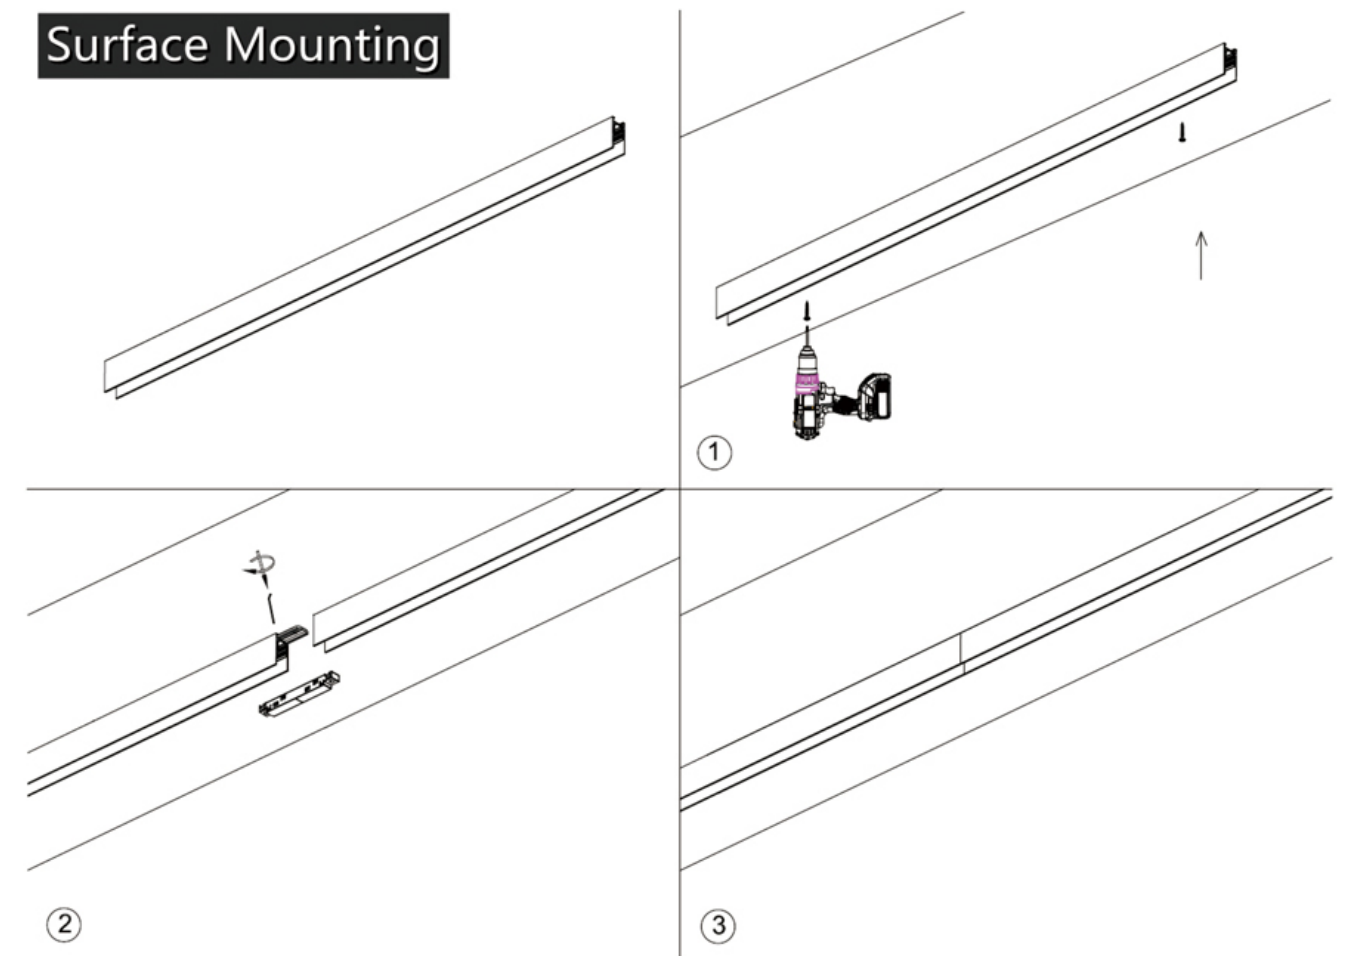

Surface Mounting