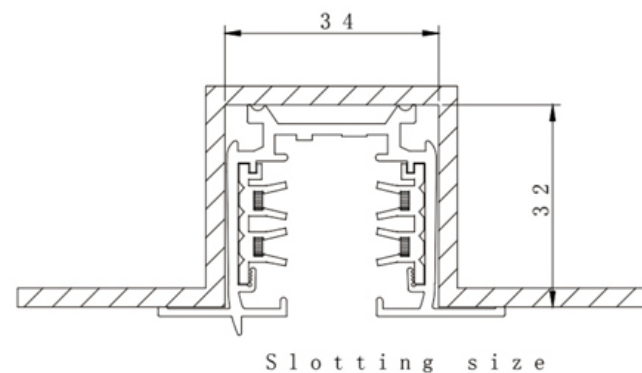

Four Wire Recessed Track Rail 四线嵌入式导轨

Item No. (型号):
FW-T402

Color (颜色):
Black White Silver
黑色 白色 银色

Material (材料):
Aluminum Alloy + PVC + Copper
铝合金 PVC 铜

Customized (定制):
Customized color and logo is accepted
可定制颜色和logo

Length (长度):
1000mm 1500mm 2000mm 3000mm 4000mm

Certificate (认证):
CE, ROHS, TUV