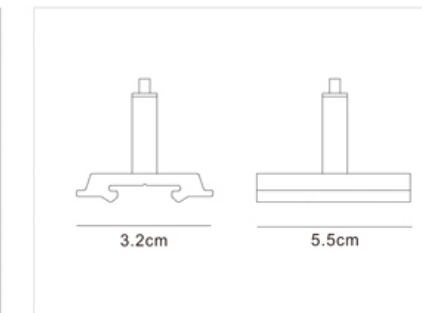

Suspension Accessories 吊顶安装配件

FW-W04A-F

Color: Black White Silver
颜色: 黑色 白色 银色