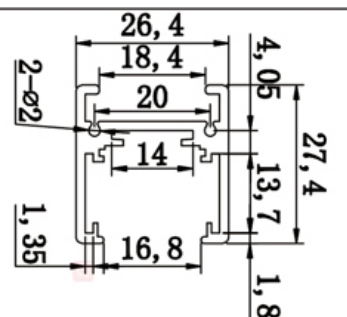

Surface Mounted Magnetic Track Rail

Item No. (型号):
FW-CXDG001

Color (颜色):
Black /white

Material (材料):
Aluminum+pvc+copper

Installation (安装):
Surface mounted

Size (尺寸):
26.4x27.4xL1000mm

Certificate (认证):
CE, ROHS, TUV