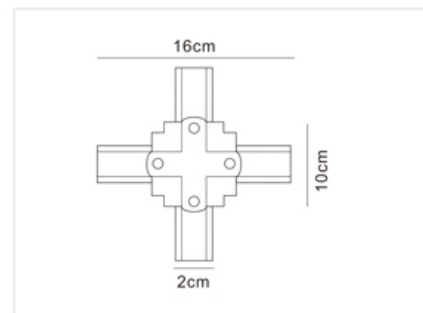

“+” Connector 十字接驳器

FW-C406A

Color: Black White Silver
颜色: 黑色 白色 银色