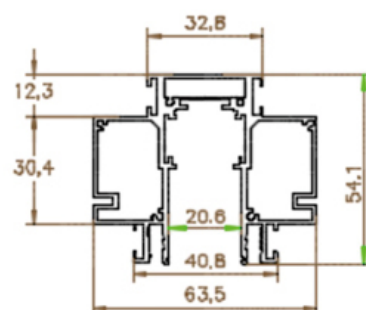

Right-angle connector
嵌入式导轨直角驳接件
FW-CXPJ009
170x170x54.3mm
black

Inner corner connector
嵌入式导轨内转角驳接件
FW-CXPJ010
170x170x54.3mm
black

Outer corner connector
嵌入式导轨外转角驳接件
FW-CXPJ011
170x170x54.3mm
black

embedded installation

Flush Mounted B Installation

1, slotting size: 6-7 cm, the above ceiling height ≥ 7 cm.

2, embed track rail and fixed by screw

3, install the plasterboard.

Magnetic track rail for stretch ceiling

Item No.(型号):
FW-CXS001