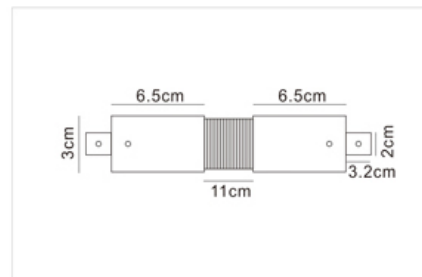

Adjustable L Connector 可调节L型接驳器

FW-C407

Color: Black White Silver
颜色: 黑色 白色 银色