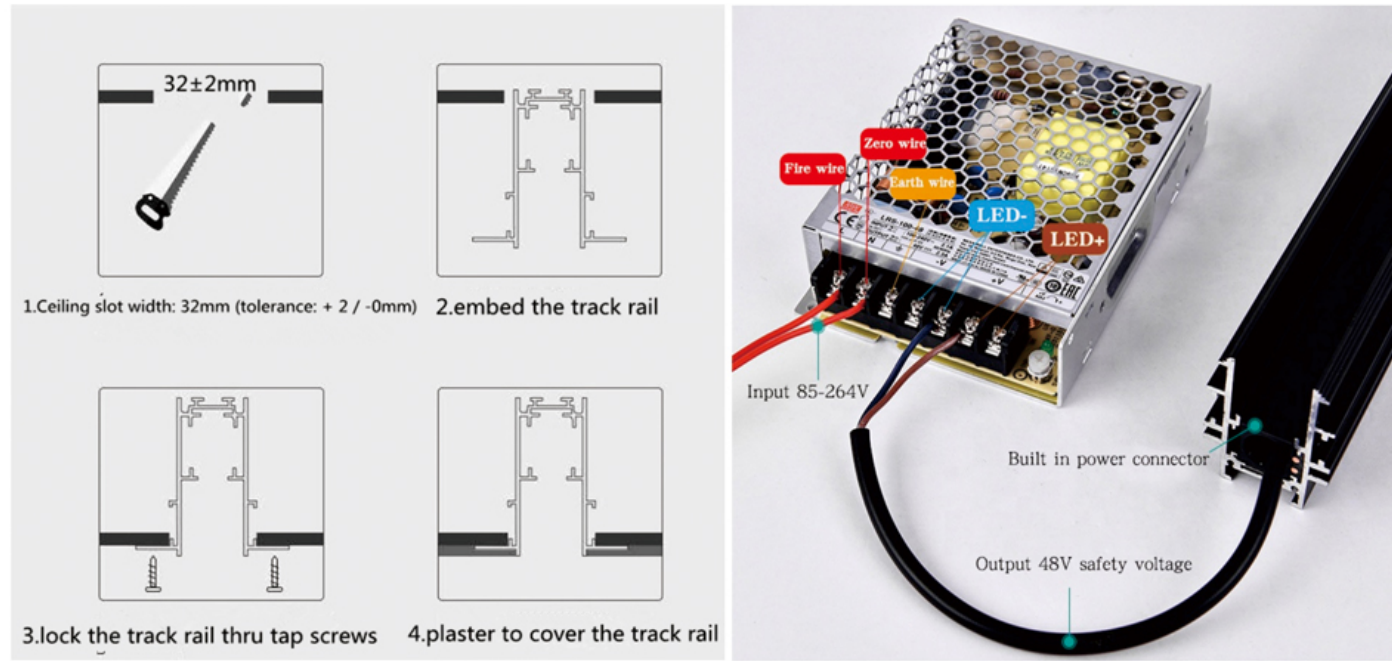

Straight current collector
对接电器
FW-CXJDQ002
18.6x16.1x119.5mm
black

Corner current collector
转角接电器
FW-CXJDQ003
18.6x15.8x134.8mm
black

Flush mounted track rail joint kits
嵌入式导轨对接配件包
FW-CXPJ002
#1 right-angle code*1pcs
#2 right-angle code*2pcs
M4 Screw *4pcs3*2.5
Screw*4pcs Hex Wrench*2pcs
(1号直角角码*1 2号直角角码*2
螺丝M4*4 3*2.5螺丝*4 六角扳手*2)
black

Right-angle connector
嵌入式导轨直角驳接件
FW-CXPJ009
170x170x54.3mm
black

Inner corner connector
嵌入式导轨内转角驳接件
FW-CXPJ010
170x170x54.3mm
black

Outer corner connector
嵌入式导轨外转角驳接件
FW-CXPJ011
170x170x54.3mm
black

embedded installation

Flush Mounted B Installation

1, slotting size: 6-7 cm, the above ceiling height ≥ 7 cm.

2, embed track rail and fixed by screw

3, install the plasterboard.

Magnetic track rail for stretch ceiling

Item No.(型号):
FW-CXS001