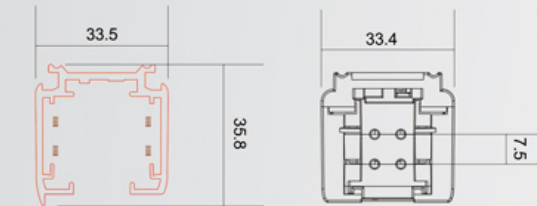

- Three circuits track is available in 1, 2 and 3 meter lengths
- Surface Material: High quality aluminum to ensure the strength of the tracks
- Conductive Material: Pure copper, with good electrical conductivity
- Inner Strip Material: PVC strip, with excellent electrical insulation properties
- White black finishes as standard. Also available in silver finish
- Kits are available for wire suspension
- Certificate: CE, TUV, ROHS
- OEM&ODM Accepted

- 4线导轨条选料严谨，做工精细。优质铝合金型材外壳保证导轨的强度；
- 全新PVC胶条具有优良的绝缘性能，确保安全；
- 紫铜导电芯确保优良的导电性能。可根据设计需要，接驳多盏灯具，达到优良的照明效果。

4 Wires Track Rail Rectangle Shape 四线导轨 - 方形

Item No. (型号):
FW-T401

Material (材料):
Aluminum Alloy + PVC + Copper
铝合金 PVC 铜

Length (长度):
1000mm 1500mm 2000mm 3000mm 4000mm

Color (颜色):
Black White Silver
黑色 白色 银色

Customized (定制):
Customized color and logo is accepted
可定制颜色和logo

Certificate (认证):
CE, ROHS, TUV