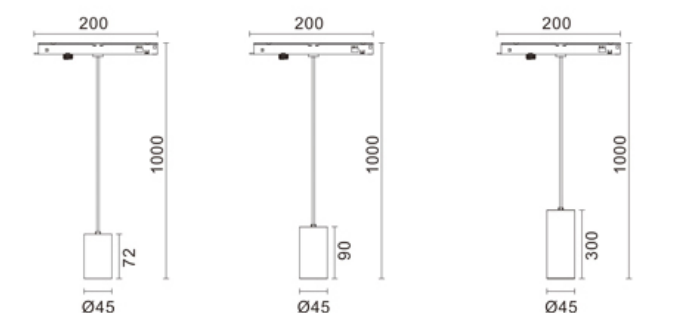

FW-CX005-7W   FW-CX005-12W   FW-CX005L-15W/18W

Item No. 型号	Size 尺寸	CCT 色温	Power 功率	Beam Angle 光束角	Color 颜色	Installation 安装
FW-CX005-7W	Ø45x72mm	3000K/4000K/5700K	7W	15°/24°/36°	matt black/frosted White	magnetic
FW-CX005-12W	Ø45x90mm	3000K/4000K/5700K	12W	15°/24°/36°	matt black/frosted White	magnetic
FW-CX005L-15W	Ø45x300mm	3000K/4000K/5700K	15W	15°/24°/36°	matt black/frosted White	magnetic
FW-CX005L-18W	Ø45x300mm	3000K/4000K/5700K	18W	15°/24°/36°	matt black/frosted White	magnetic