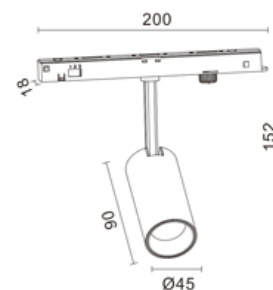

FW-CX001-12W

Item No. 型号	Size 尺寸	CCT 色温	Power 功率	Beam Angle 光束角	Color 颜色	Installation 安装
FW-CX001-7W	Ø45x72mm	3000K/4000K/5700K	7W	15°/24°/36°	matt black/frosted White	magnetic
FW-CX001-12W	Ø45x90mm	3000K/4000K/5700K	12W	15°/24°/36°	matt black/frosted White	magnetic