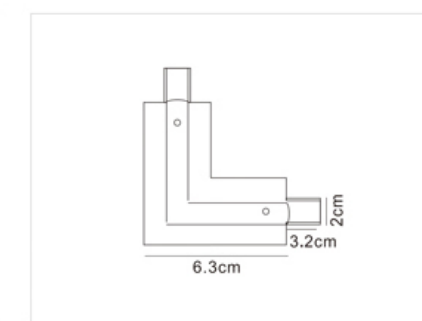

L Connector (L型接驳器)

FW-C404

Color: Black White Silver
颜色: 黑色 白色 银色