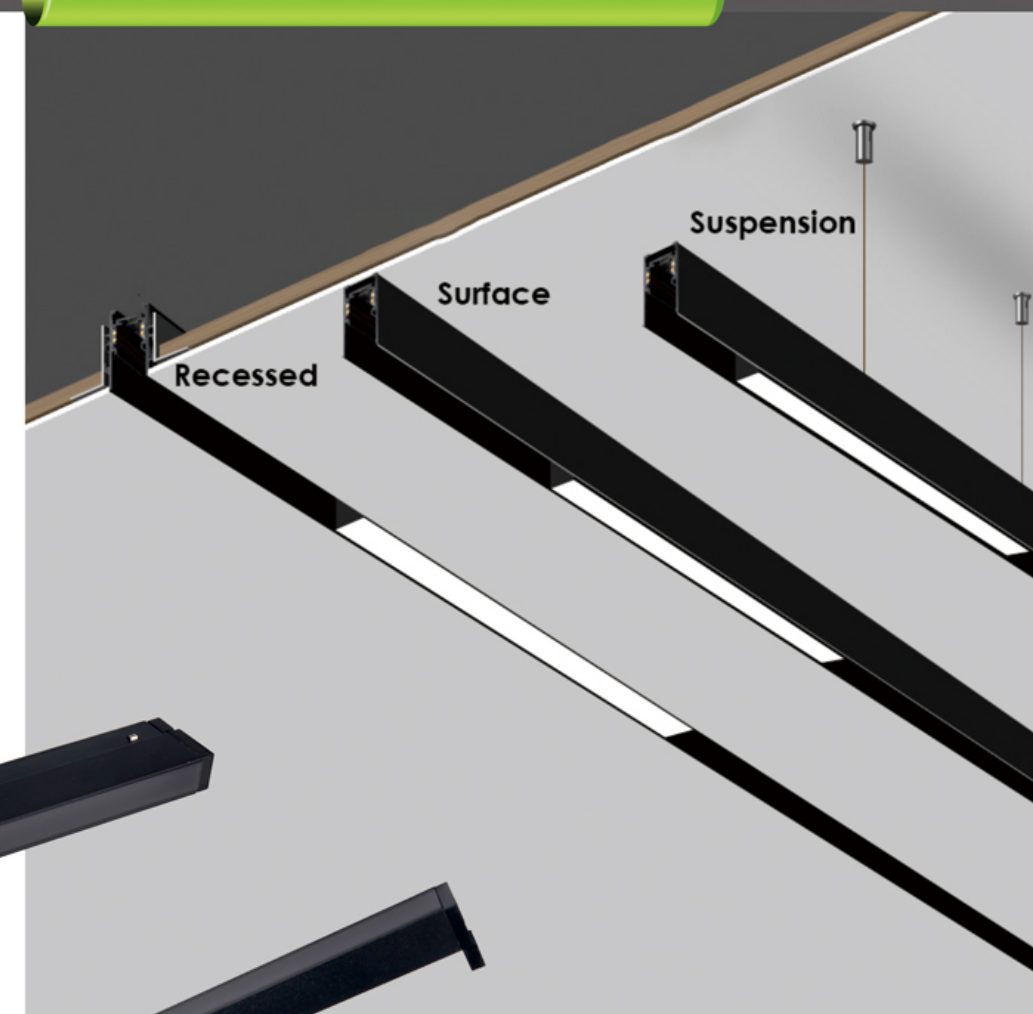

LED magnetic floodlight
LED 泛光灯

FW-CX002-8W