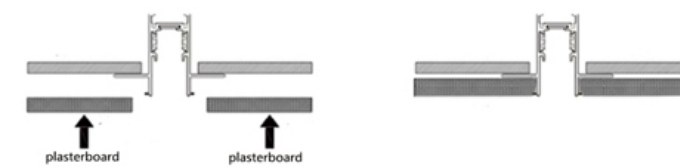

Flush Mounted B Installation

1, slotting size: 6-7 cm, the above ceiling height ≥ 7 cm.

2, embed track rail and fixed by screw

3, install the plasterboard.

Magnetic track rail for stretch ceiling

Item No.(型号):
FW-CXS001