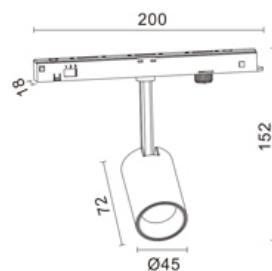

FW-CX001-7W