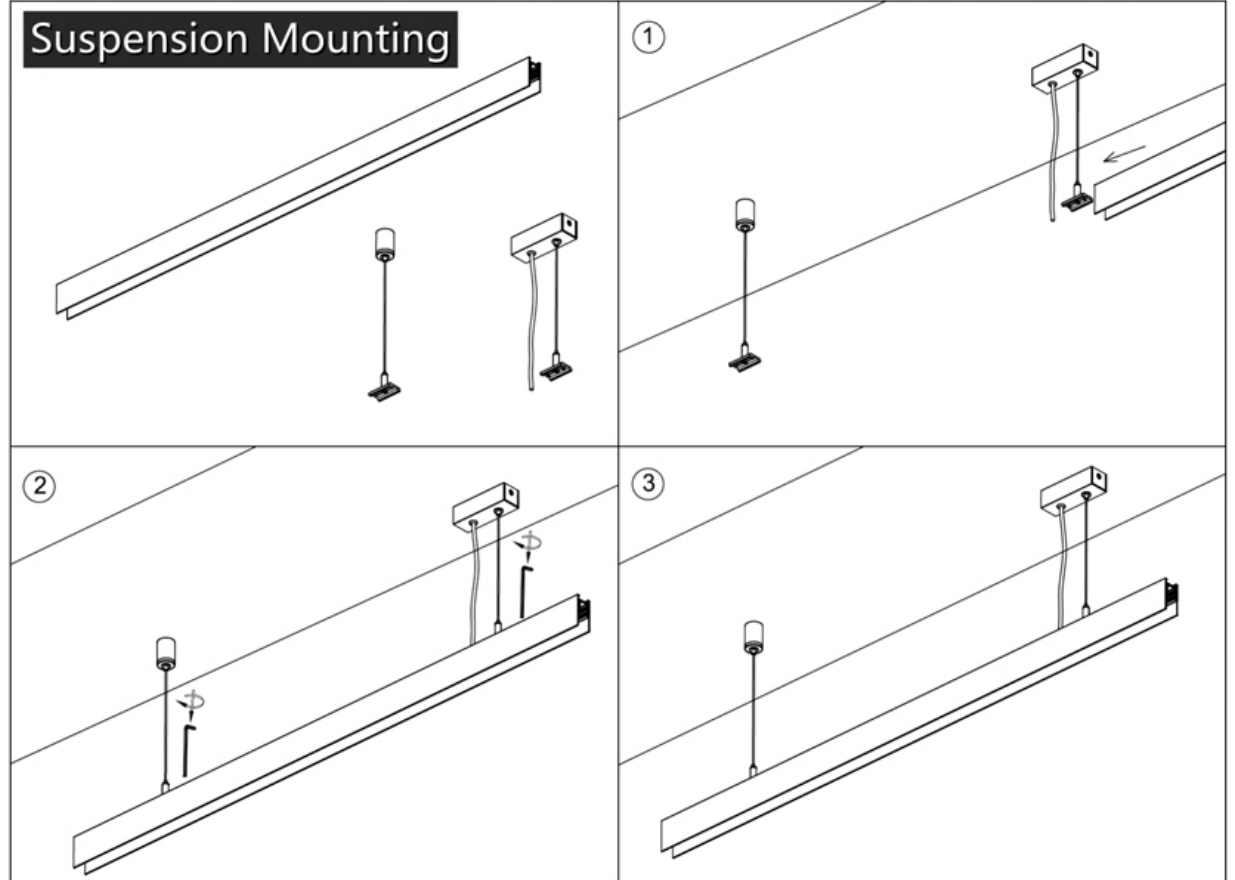

Suspension Mounting