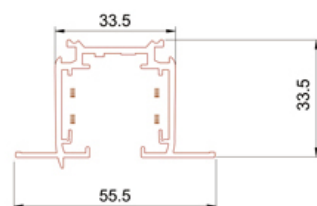

Four Wire Recessed Track Rail 四线嵌入式导轨

Item No. (型号):
FW-T402

Color (颜色):
Black White Silver
黑色 白色 银色

Material (材料):
Aluminum Alloy + PVC + Copper
铝合金 PVC 铜

Customized (定制):
Customized color and logo is accepted
可定制颜色和logo

Length (长度):
1000mm 1500mm 2000mm 3000mm 4000mm

Certificate (认证):
CE, ROHS, TUV