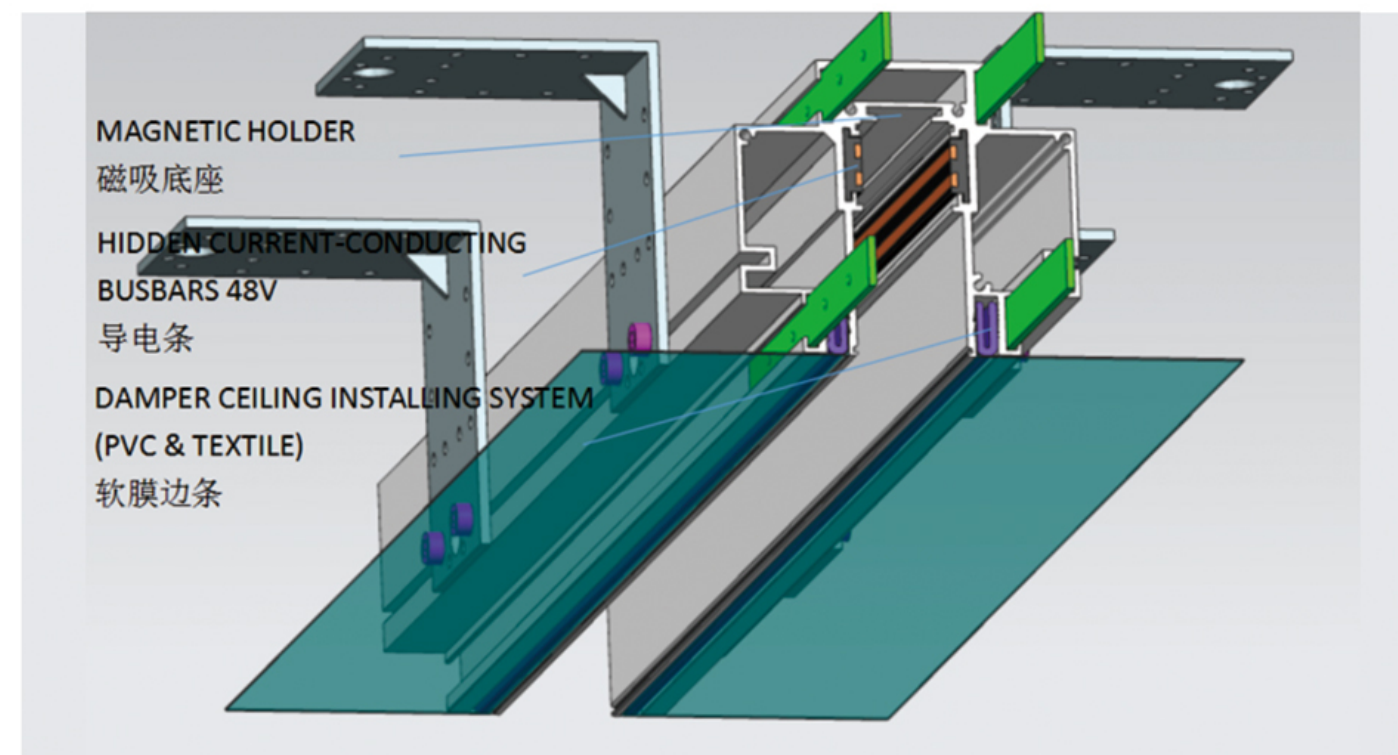

Flush Mounted B Installation

1, slotting size: 6-7 cm, the above ceiling height ≥ 7 cm.

2, embed track rail and fixed by screw

3, install the plasterboard.

Magnetic track rail for stretch ceiling

Item No.(型号):
FW-CXS001