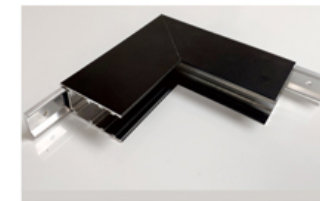

Inner corner connector
明装高边导轨内转角驳接件
FW-CXPJ007
170x170x54.5mm
black