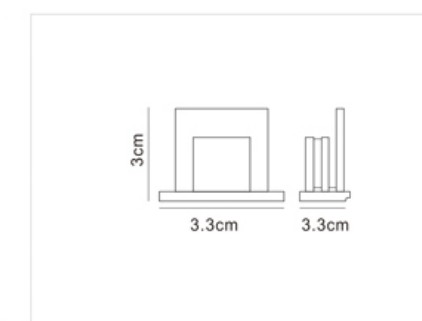

End Cap 尾盖

FW-C408

Color: Black White Silver
颜色: 黑色 白色 银色