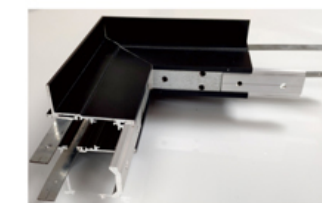

Flush mounted track rail joint kits
嵌入式导轨对接配件包
FW-CXPJ002
#1 right-angle code*1pcs
#2 right-angle code*2pcs
M4 Screw *4pcs3*2.5
Screw*4pcs Hex Wrench*2pcs
(1号直角角码*1 2号直角角码*2
螺丝M4*4 3*2.5螺丝*4 六角扳手*2)
black

Inner corner connector
嵌入式导轨内转角驳接件
FW-CXPJ010
170x170x54.3mm
black

Outer corner connector
嵌入式导轨外转角驳接件
FW-CXPJ011
170x170x54.3mm
black