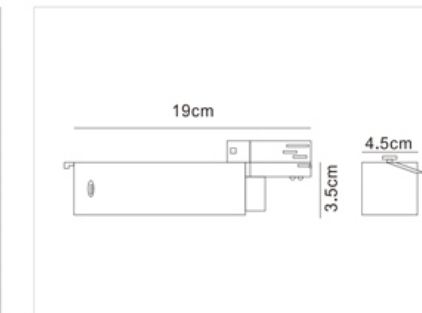

Driver Box 电源盒

FW-B402

Color: Black White Silver
颜色: 黑色 白色 银色