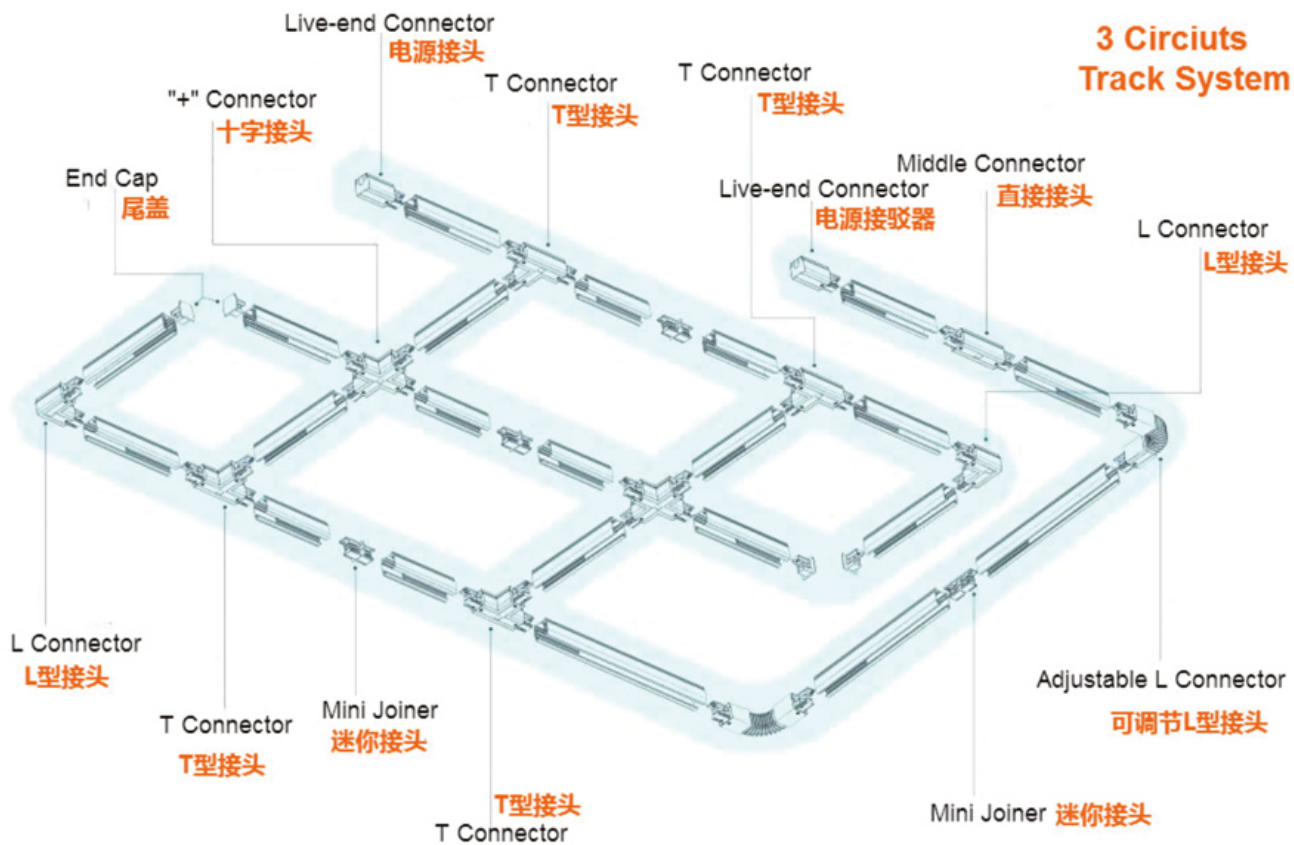

- Three circuits track is available in 1, 2 and 3 meter lengths
- Surface Material: High quality aluminum to ensure the strength of the tracks
- Conductive Material: Pure copper, with good electrical conductivity
- Inner Strip Material: PVC strip, with excellent electrical insulation properties
- White black finishes as standard. Also available in silver finish
- Kits are available for wire suspension
- Certificate: CE, TUV, ROHS
- OEM&ODM Accepted

- 4线导轨条选料严谨，做工精细。优质铝合金型材外壳保证导轨的强度；
- 全新PVC胶条具有优良的绝缘性能，确保安全；
- 紫铜导电芯确保优良的导电性能。可根据设计需要，接驳多盏灯具，达到优良的照明效果。

4 Wires Track Rail Rectangle Shape 四线导轨 - 方形

Item No. (型号):
FW-T401

Material (材料):
Aluminum Alloy + PVC + Copper
铝合金 PVC 铜

Length (长度):
1000mm 1500mm 2000mm 3000mm 4000mm

Color (颜色):
Black White Silver
黑色 白色 银色

Customized (定制):
Customized color and logo is accepted
可定制颜色和logo

Certificate (认证):
CE, ROHS, TUV