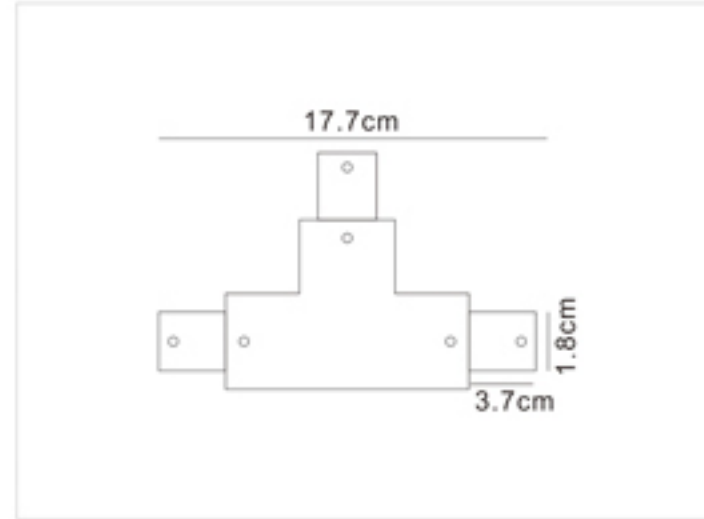

Connectors for 3 wires track rail - rectangle shape
三线方型导轨接驳器

T Connector (T型接驳器)

FW-C306

Color: Black White Silver
颜色: 黑色 白色 银色