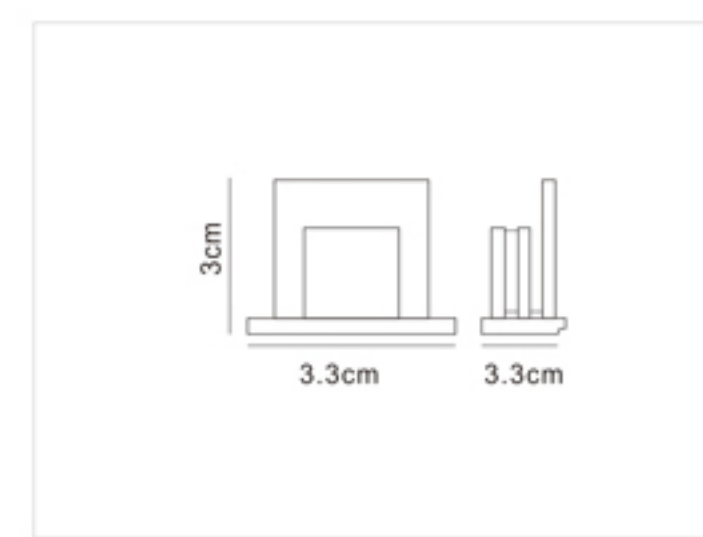

End Cap 尾盖

FW-C408

Color: Black White Silver
颜色: 黑色 白色 银色