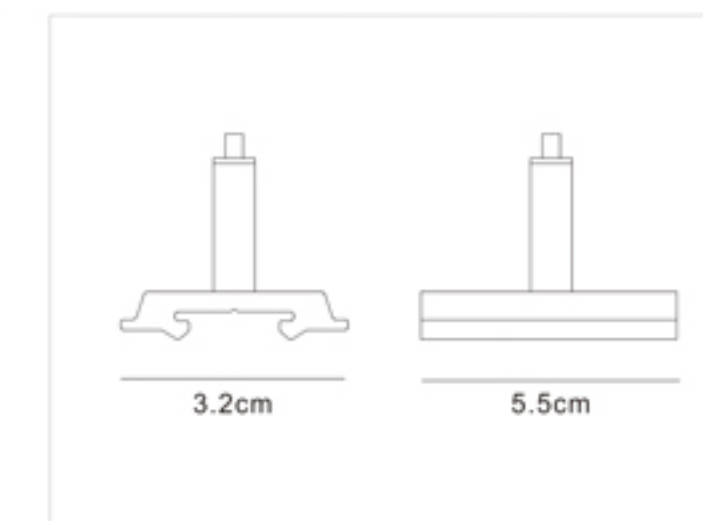

Suspension Accessories 吊顶安装配件

FW-W04A-F

Color: Black White Silver
颜色: 黑色 白色 银色