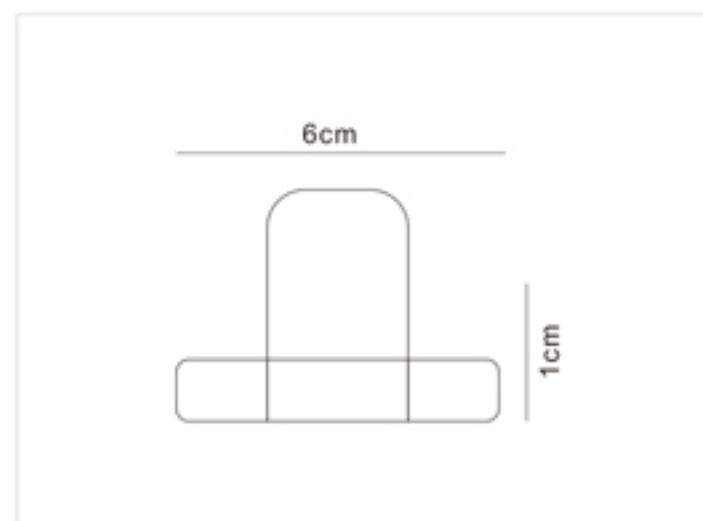

End Plug 尾盖

FW-C202A

Color: Black White Silver
颜色: 黑色 白色 银色