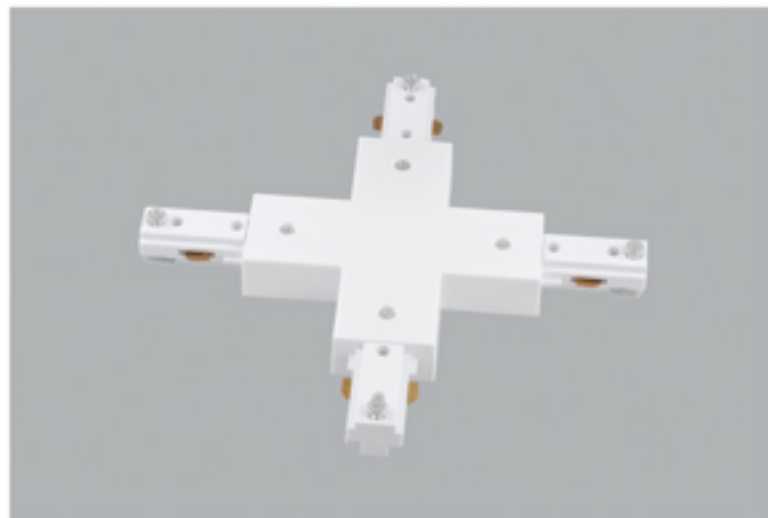

“+” Connector 十字接驳器

FW-C307

Color: Black White Silver
颜色: 黑色 白色 银色