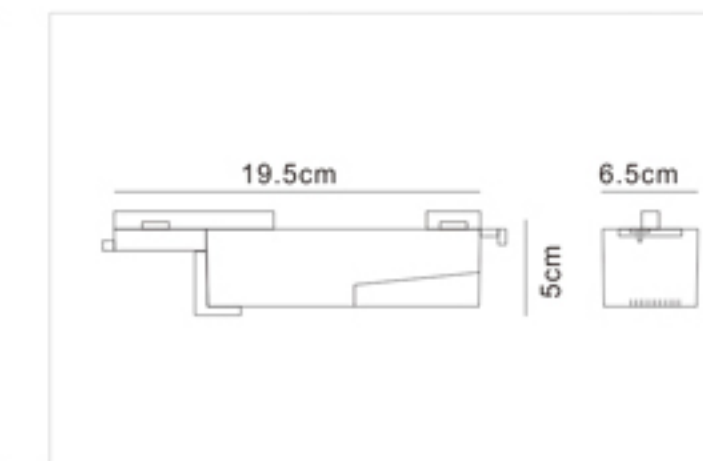

Driver Box 电源盒

FW-B203

Color: Black White Silver
颜色: 黑色 白色 银色