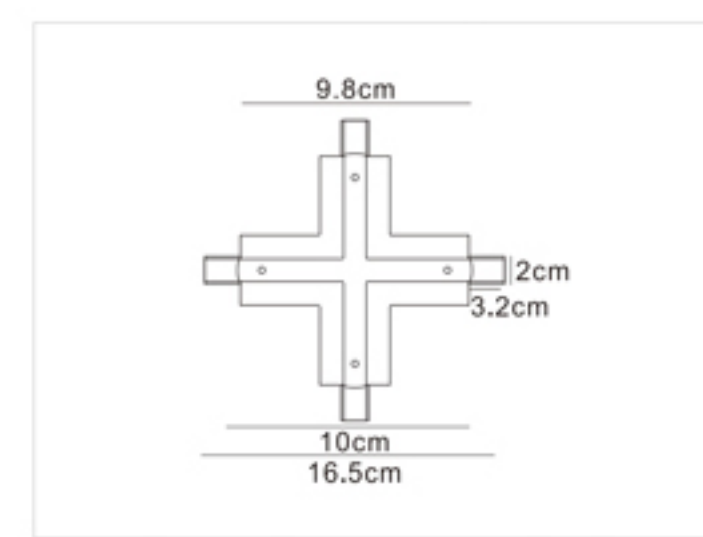

“+” Connector 十字接驳器

FW-C406

Color: Black White Silver
颜色: 黑色 白色 银色