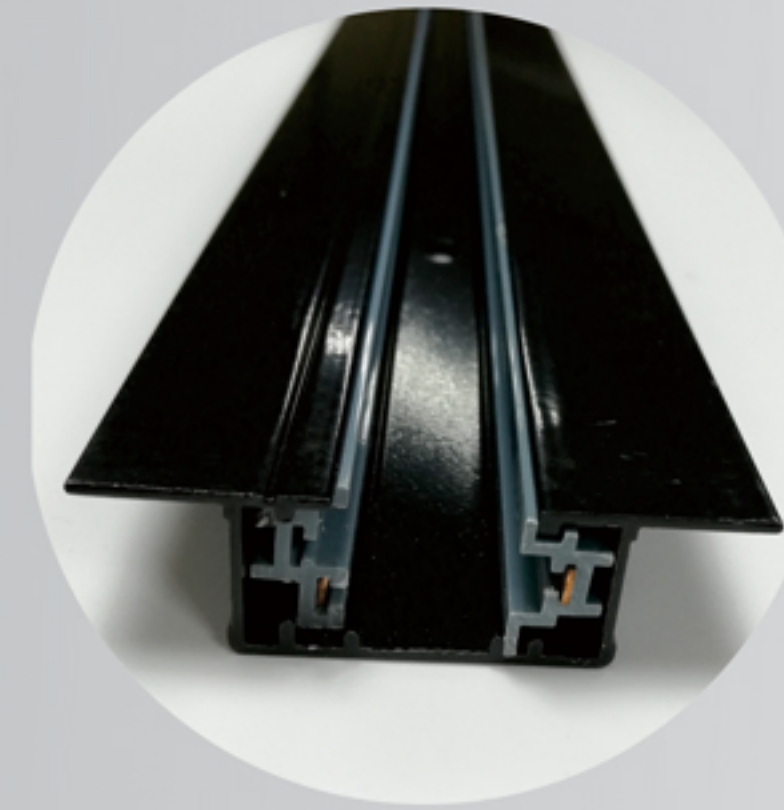

3 Wires Recessed Track Rail 三线导轨 - 嵌入式

Item No. (型号):
FW-T301A

Color(颜色):
Black White Silver
黑色 白色 银色

Material(材料):
Aluminum Alloy + PVC + Copper
铝合金 PVC 铜

Customized(定制):
Customized color and logo is accepted
可定制颜色和logo

Length(长度):
1000mm 1500mm 2000mm 3000mm 4000mm

Certificate(认证):
CE, ROHS, TUV