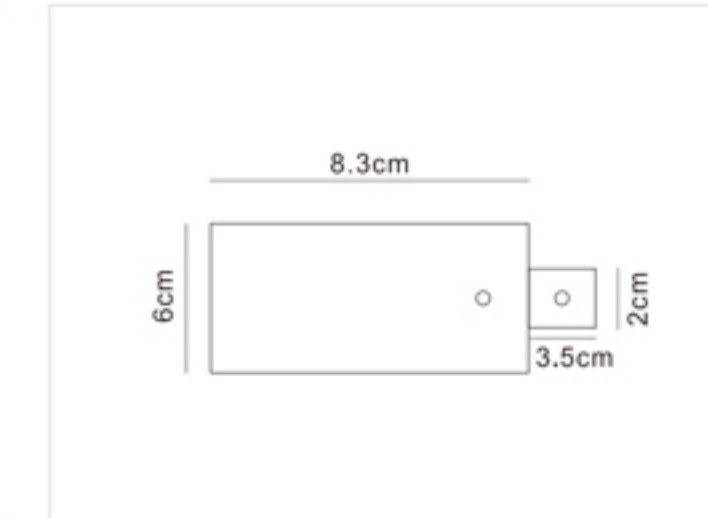

Live-end Connector 电源接驳器

FW-C201A

Color: Black White Silver
颜色: 黑色 白色 银色