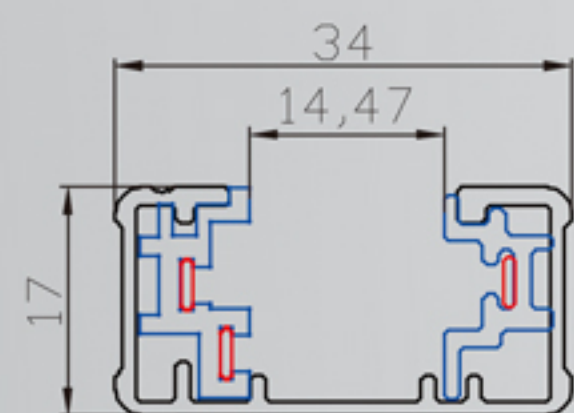

3 Wires Track Rail Rectangle Shape 三线导轨 - 方形

Item No. (型号):
FW-T301

Material (材料):
Aluminum Alloy + PVC + Copper
铝合金 PVC 铜

Length (长度):
1000mm 1500mm 2000mm 3000mm 4000mm

Color (颜色):
Black White Silver
黑色 白色 银色

Customized (定制):
Customized color and logo is accepted
可定制颜色和logo

Certificate (认证):
CE, ROHS, TUV

Connectors for 3 wires track rail - rectangle shape
三线方型导轨接驳器