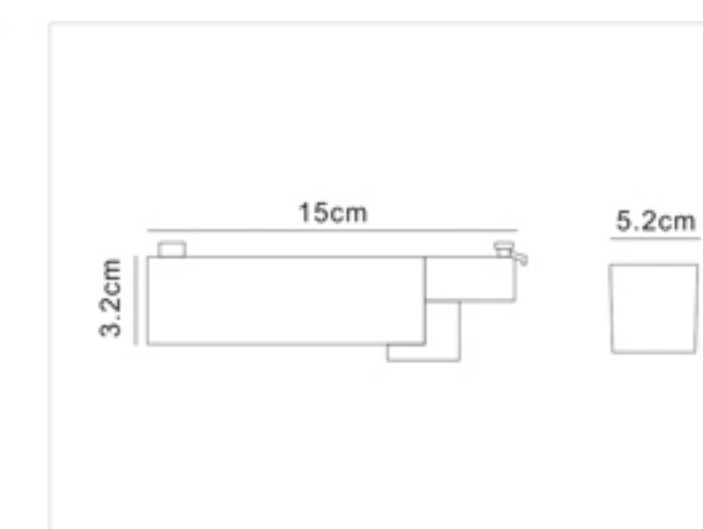

Driver Box 电源盒

FW-B303

Color: Black White Silver
颜色: 黑色 白色 银色