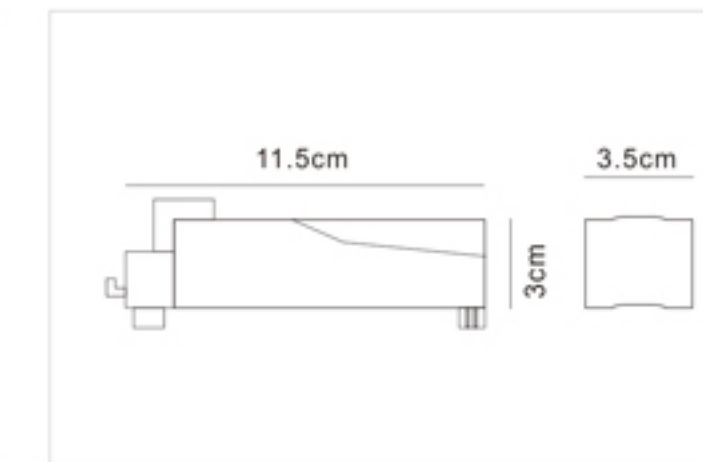

Driver Box 电源盒

FW-B202

Color: Black White Silver
颜色: 黑色 白色 银色