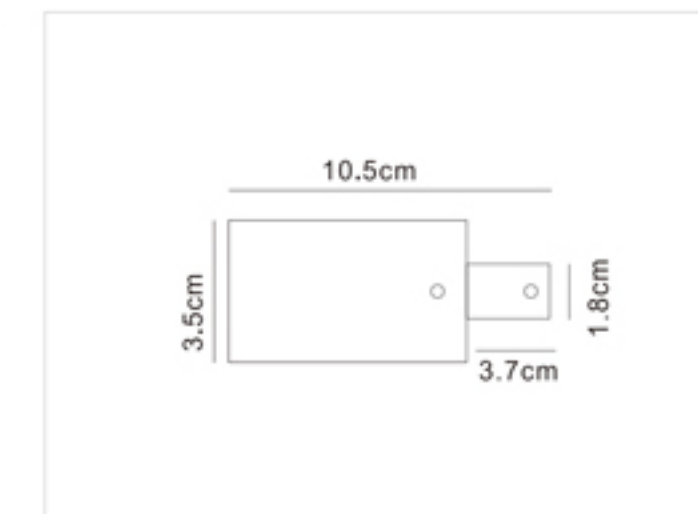

Live-end Connector & Cap 电源接驳器 & 尾盖

FW-C301

Color: Black White Silver
颜色: 黑色 白色 银色