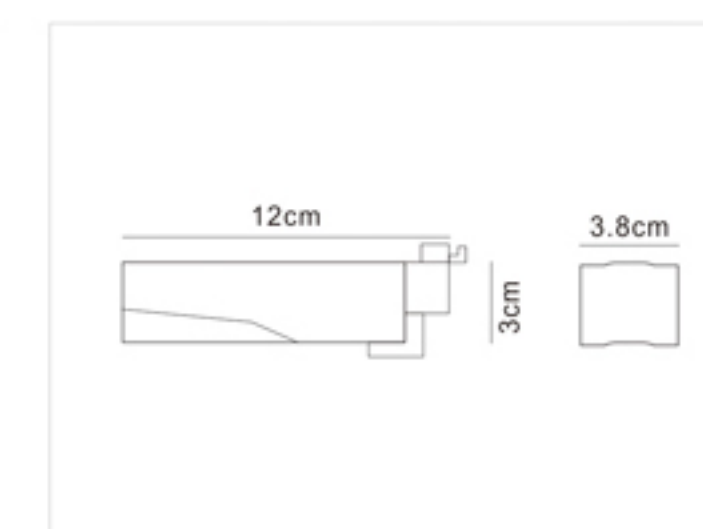

Driver Box 电源盒

FW-B304

Color: Black White Silver
颜色: 黑色 白色 银色