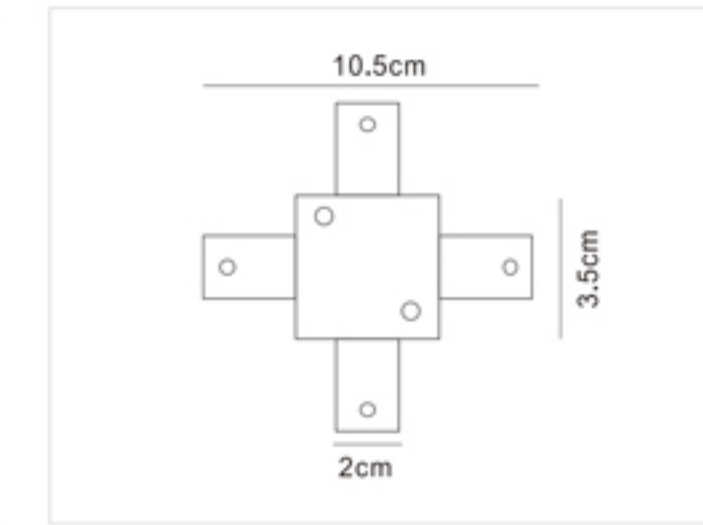

"+" Connector 十字接驳器

FW-C207

Color: Black White Silver
颜色: 黑色 白色 银色