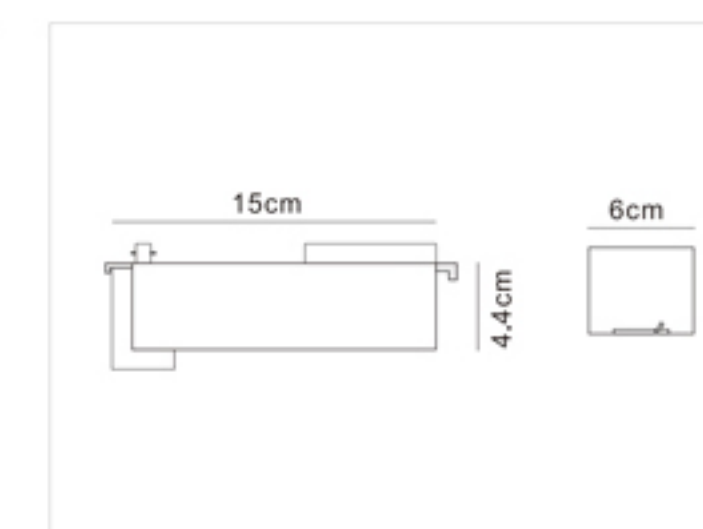

Driver Box 电源盒

FW-B302

Color: Black White Silver
颜色: 黑色 白色 银色