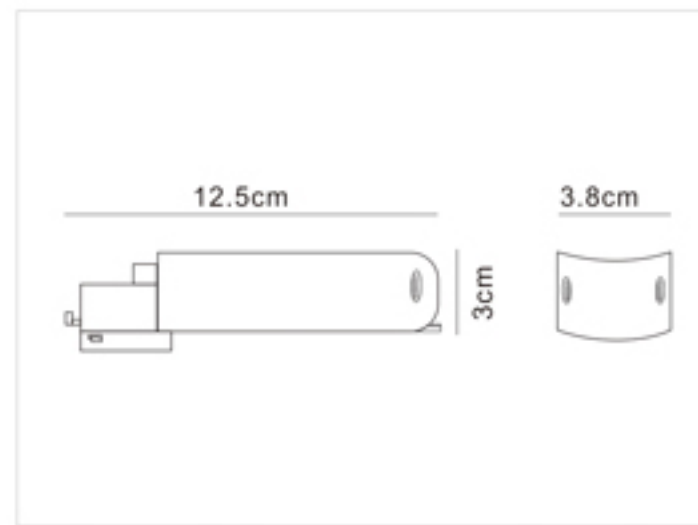

Driver Box 电源盒

FW-B208

Color: Black White Silver
颜色: 黑色 白色 银色