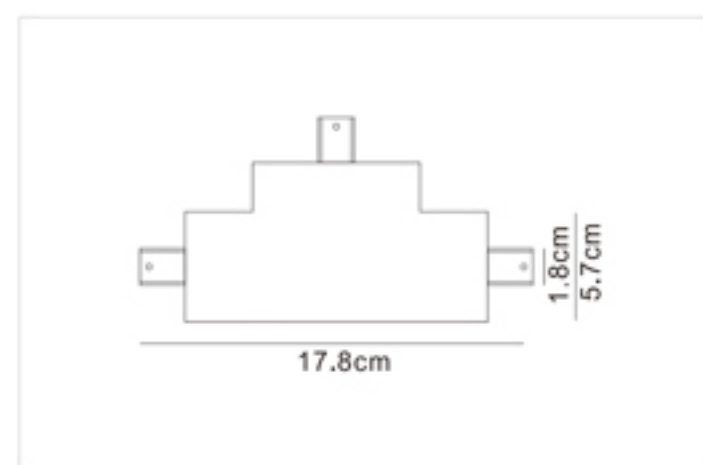

L Connector (L型接驳器)

FW-C305A

Color: Black White Silver
颜色: 黑色 白色 银色