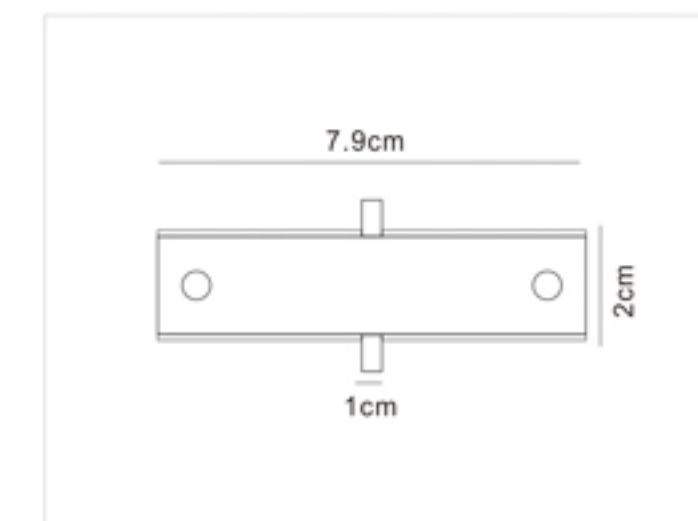

Mini Joiner 迷你接驳器

FW-C303

Color: Black White Silver
颜色: 黑色 白色 银色