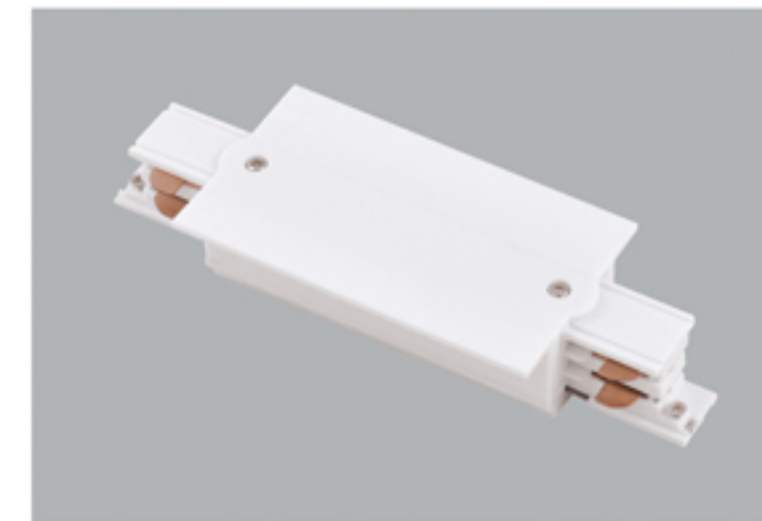

Middle Connector 四线直线接驳器

FW-C402A

Color: Black White Silver
颜色: 黑色 白色 银色