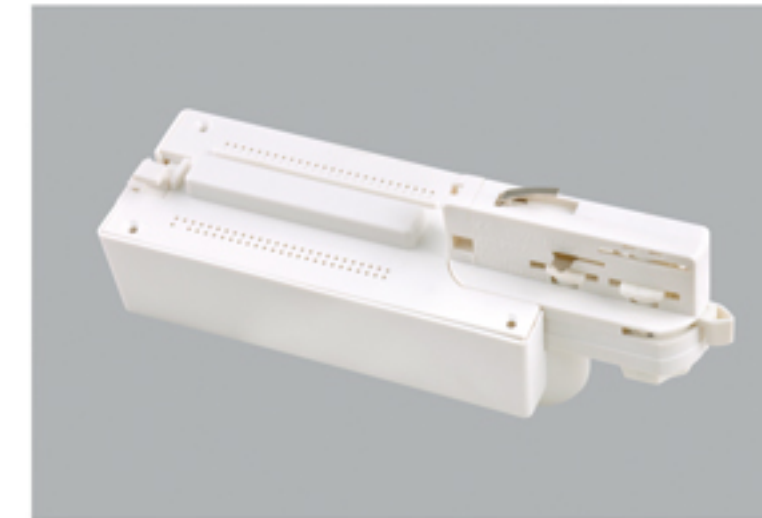

Four-wires LED Track Rail

四线导轨条

- Three circuits track is available in 1, 2 and 3 meter lengths
- Surface Material: High quality aluminum to ensure the strength of the tracks
- Conductive Material: Pure copper, with good electrical conductivity
- Inner Strip Material: PVC strip, with excellent electrical insulation properties
- White black finishes as standard. Also available in silver finish
- Kits are available for wire suspension
- Certificate: CE, TUV, ROHS
- OEM&ODM Accepted

- 4线导轨条选料严谨，做工精细。优质铝合金型材外壳保证导轨的强度；
- 全新PVC胶条具有优良的绝缘性能，确保安全；
- 紫铜导电芯确保优良的导电性能。可根据设计需要，接驳多盏灯具，达到优良的照明效果。

4 Wires Track Rail Rectangle Shape

四线导轨 - 方形

Item No. (型号):
FW-T401

Color (颜色):
Black White Silver
黑色 白色 银色

FW-C406A

Color: Black White Silver
颜色: 黑色 白色 银色

End Cap 尾盖

FW-C408A

Color: Black White Silver
颜色: 黑色 白色 银色

Driver Box 电源盒

FW-B401

Color: Black White Silver
颜色: 黑色 白色 银色