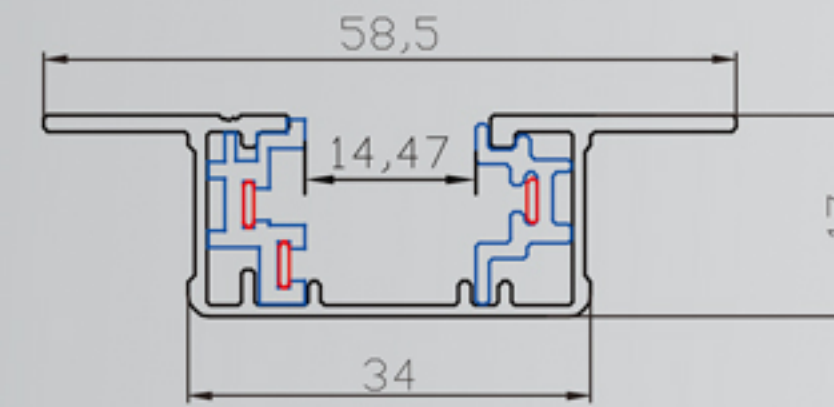

3 Wires Recessed Track Rail 三线导轨 - 嵌入式

Item No. (型号):
FW-T301A

Color(颜色):
Black White Silver
黑色 白色 银色

Material(材料):
Aluminum Alloy + PVC + Copper
铝合金 PVC 铜

Customized(定制):
Customized color and logo is accepted
可定制颜色和logo

Length(长度):
1000mm 1500mm 2000mm 3000mm 4000mm

Certificate(认证):
CE, ROHS, TUV