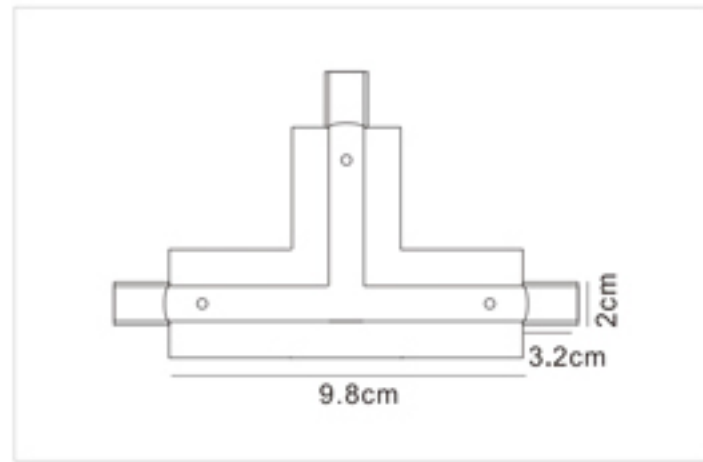

T Connector (T型接驳器)

FW-C405

Color: Black White Silver
颜色: 黑色 白色 银色