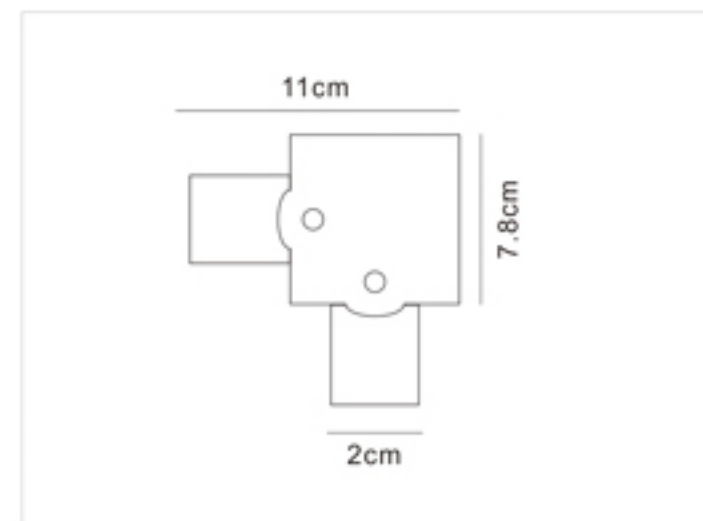

L Connector (L型接驳器)

FW-C404A

Color: Black White Silver
颜色: 黑色 白色 银色