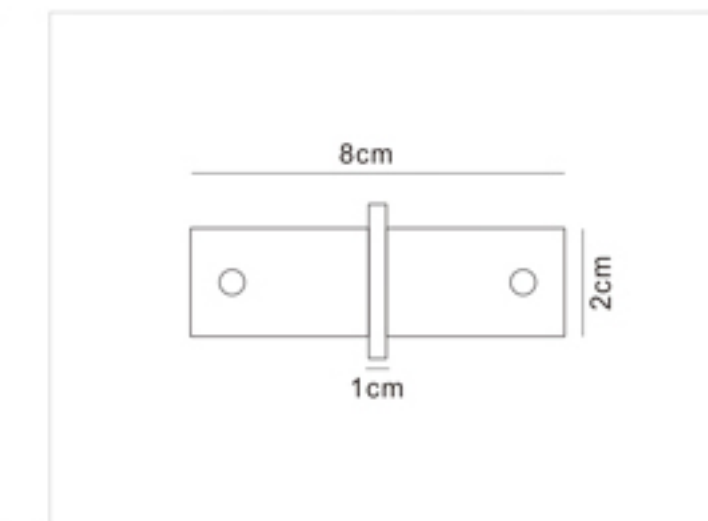

Mini Joiner 迷你接驳器

C203A

Color: Black White Silver
颜色: 黑色 白色 银色