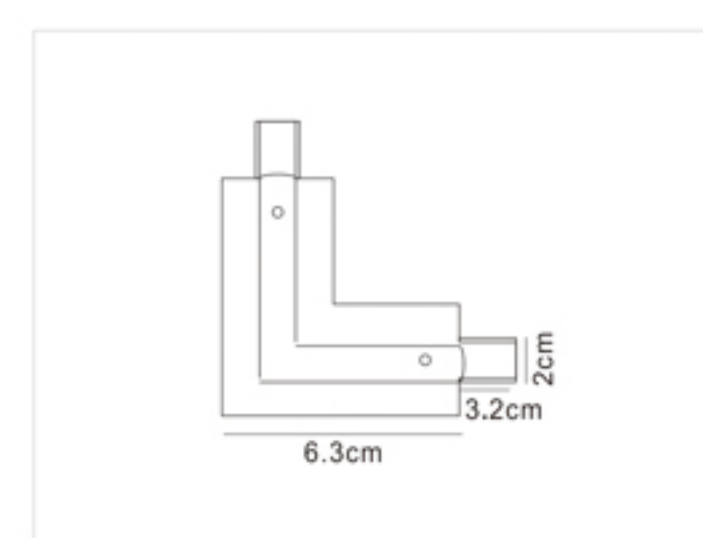

L Connector (L型接驳器)

FW-C404

Color: Black White Silver
颜色: 黑色 白色 银色