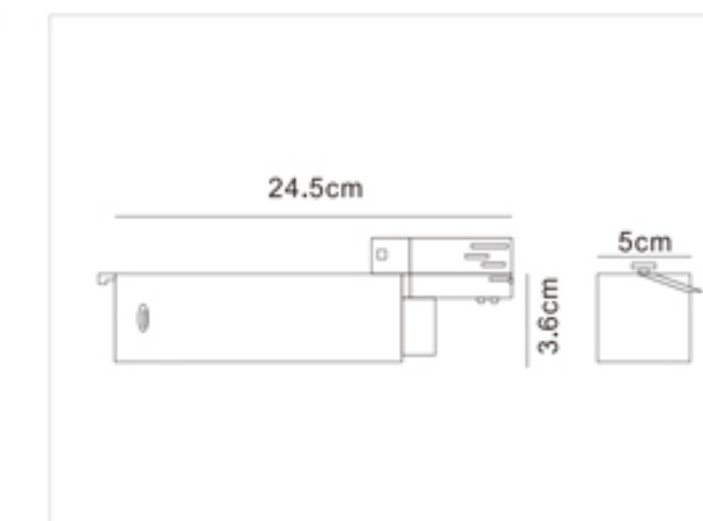

Driver Box 电源盒

FW-B403

Color: Black White Silver
颜色: 黑色 白色 银色