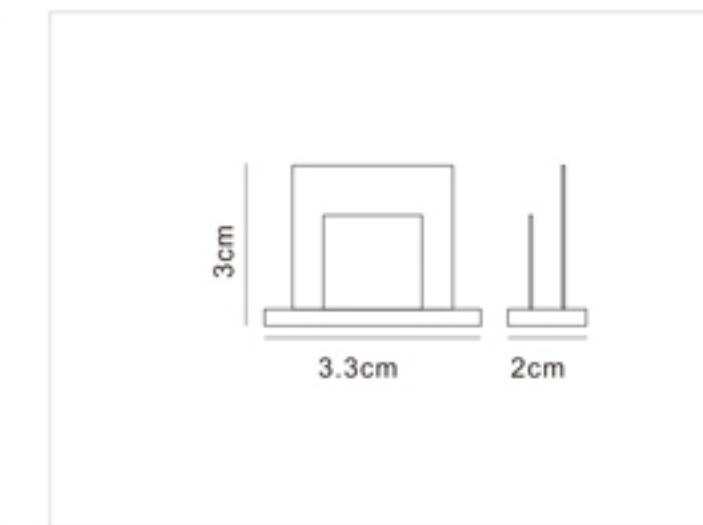

End Cap 尾盖

FW-C202

Color: Black White Silver
颜色: 黑色 白色 银色