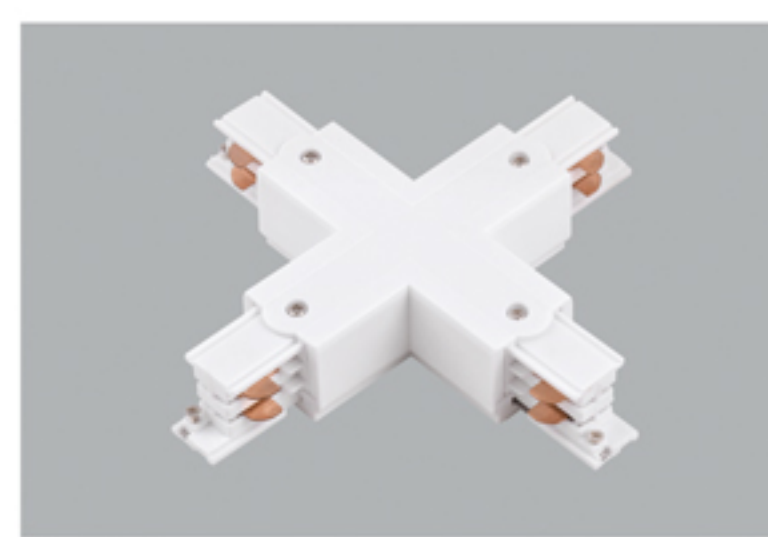

“+” Connector 十字接驳器

FW-C406

Color: Black White Silver
颜色: 黑色 白色 银色