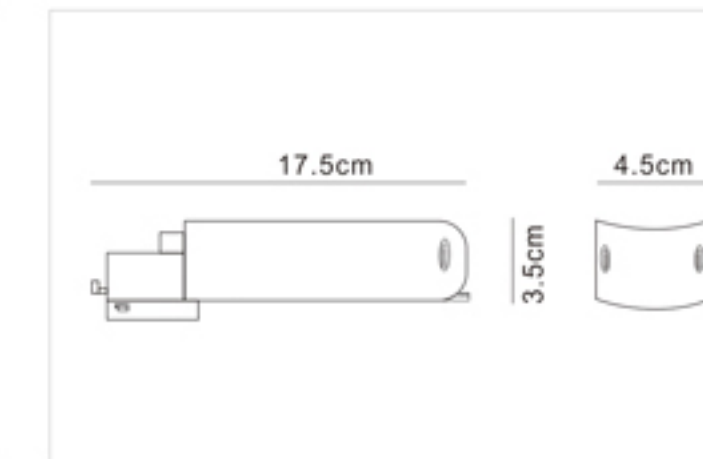

Driver Box 电源盒

FW-B205

Color: Black White Silver
颜色: 黑色 白色 银色