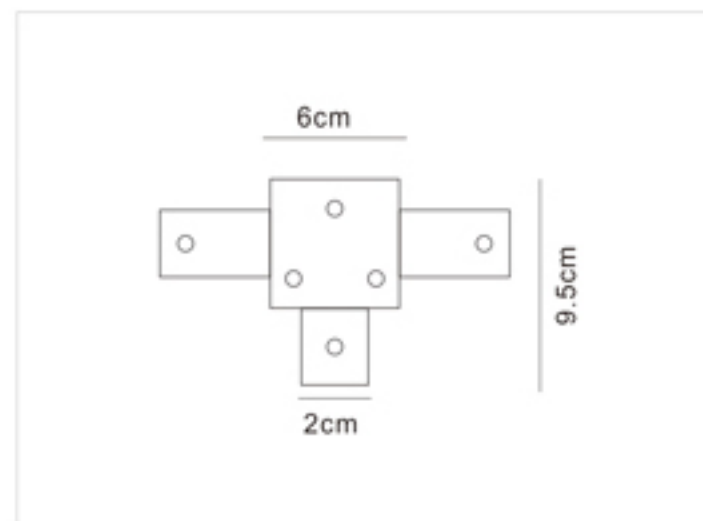

T Connector (T型接驳器)

FW-C206A

Color: Black White Silver
颜色: 黑色 白色 银色