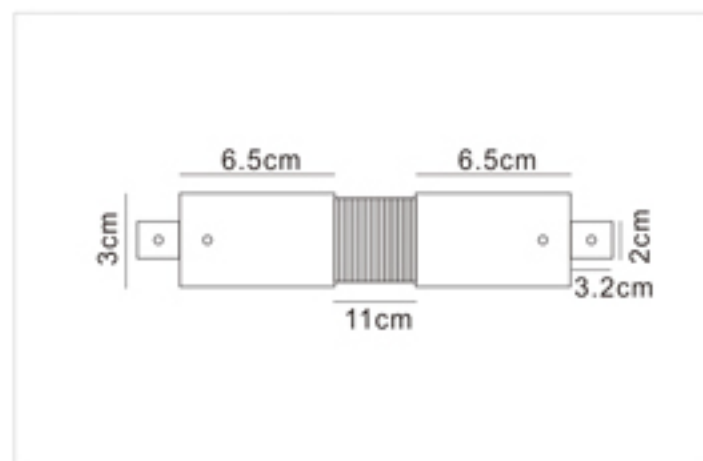

Adjustable L Connector 可调节L型接驳器

FW-C407

Color: Black White Silver
颜色: 黑色 白色 银色