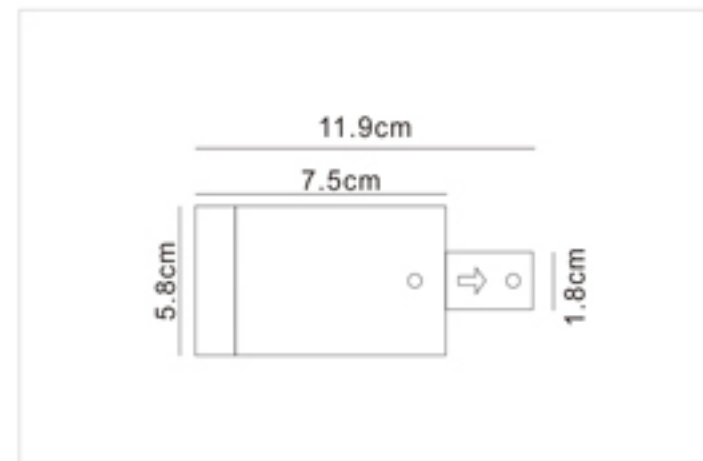

Live-end Connector & Cap 电源接驳器和尾盖

FW-C301A

Color: Black White Silver
颜色: 黑色 白色 银色