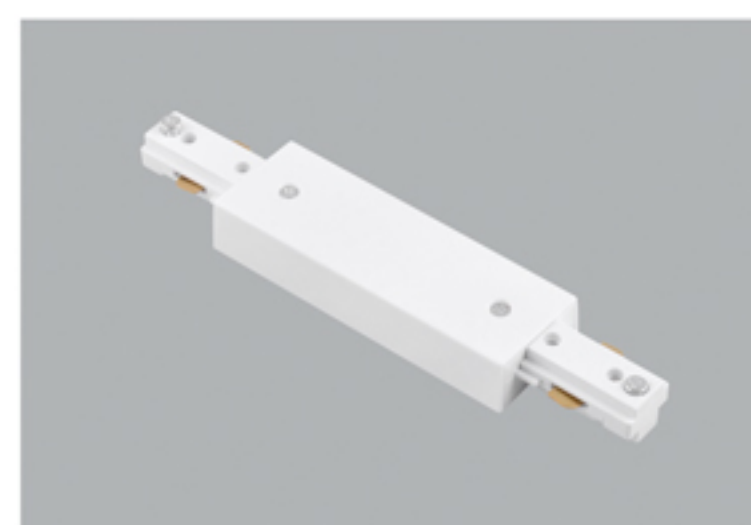

Middle Connector 四线直线接驳器

FW-C304

Color: Black White Silver
颜色: 黑色 白色 银色