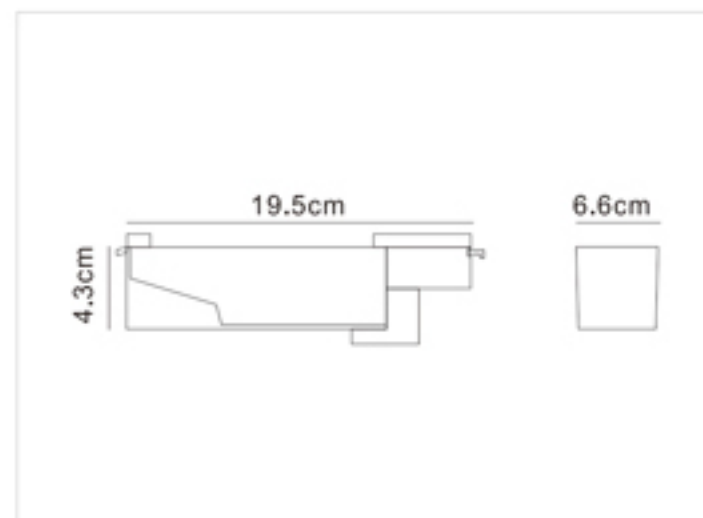

Driver Box 电源盒

FW-B305

Color: Black White Silver
颜色: 黑色 白色 银色