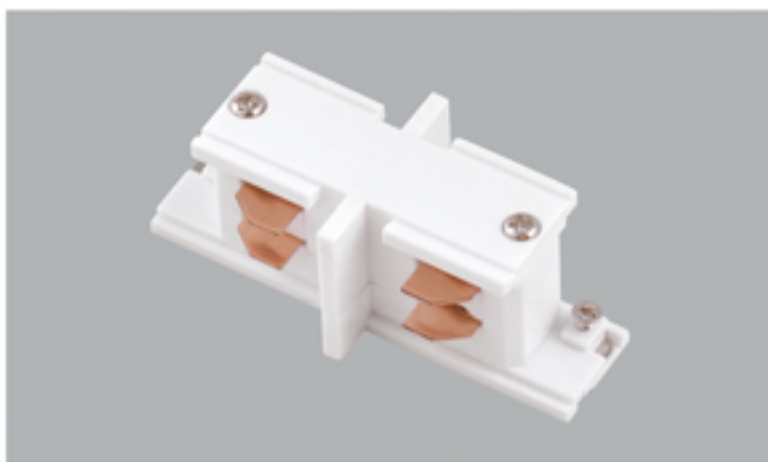

Mini Joiner 迷你接驳器

FW-C403

Color: Black White Silver
颜色: 黑色 白色 银色