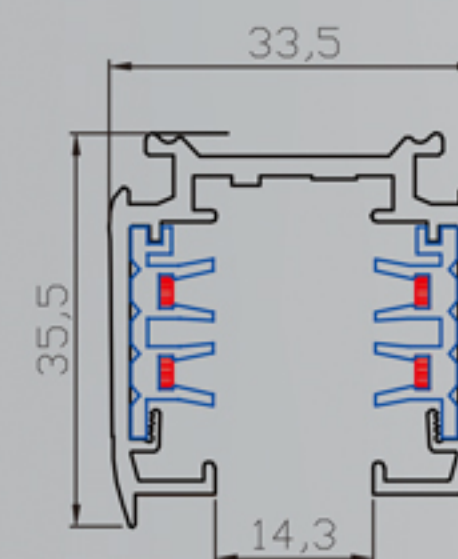

Four-wires LED Track Rail

四线导轨条

- Three circuits track is available in 1, 2 and 3 meter lengths
- Surface Material: High quality aluminum to ensure the strength of the tracks
- Conductive Material: Pure copper, with good electrical conductivity
- Inner Strip Material: PVC strip, with excellent electrical insulation properties
- White black finishes as standard. Also available in silver finish
- Kits are available for wire suspension
- Certificate: CE, TUV, ROHS
- OEM&ODM Accepted

- 4线导轨条选料严谨，做工精细。优质铝合金型材外壳保证导轨的强度；
- 全新PVC胶条具有优良的绝缘性能，确保安全；
- 紫铜导电芯确保优良的导电性能。可根据设计需要，接驳多盏灯具，达到优良的照明效果。

4 Wires Track Rail Rectangle Shape

四线导轨 - 方形

Item No. (型号):
FW-T401

Color (颜色):
Black White Silver
黑色 白色 银色

Material (材料):
Aluminum Alloy + PVC + Copper
铝合金 PVC 铜

Customized (定制):
Customized color and logo is accepted
可定制颜色和logo

Length (长度):
1000mm 1500mm 2000mm 3000mm 4000mm

Certificate (认证):
CE, ROHS, TUV