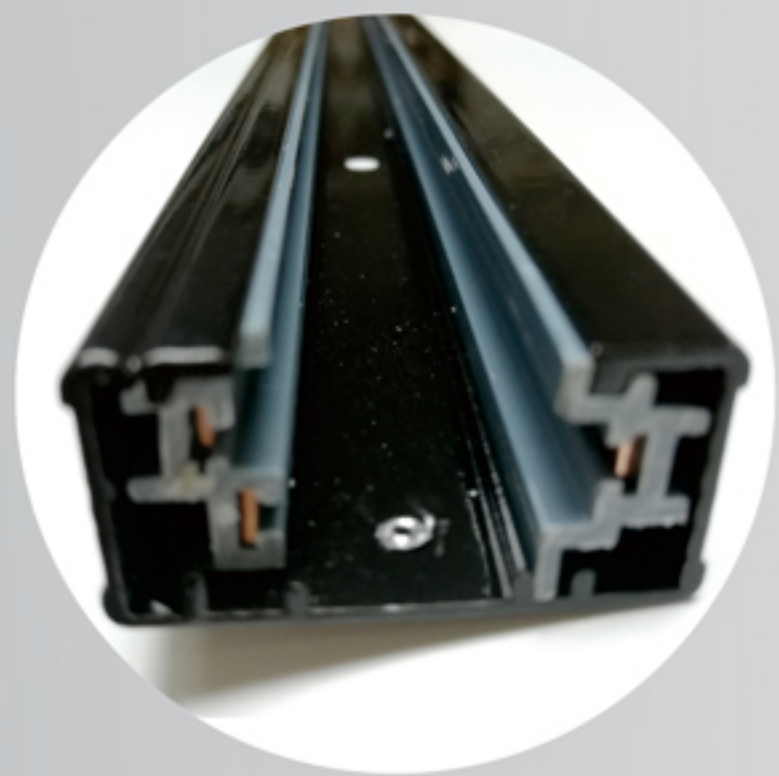

3 Wires Track Rail Rectangle Shape 三线导轨 - 方形

Item No. (型号):
FW-T301

Material (材料):
Aluminum Alloy + PVC + Copper
铝合金 PVC 铜

Length (长度):
1000mm 1500mm 2000mm 3000mm 4000mm

Color (颜色):
Black White Silver
黑色 白色 银色

Customized (定制):
Customized color and logo is accepted
可定制颜色和logo

Certificate (认证):
CE, ROHS, TUV

Connectors for 3 wires track rail - rectangle shape
三线方型导轨接驳器