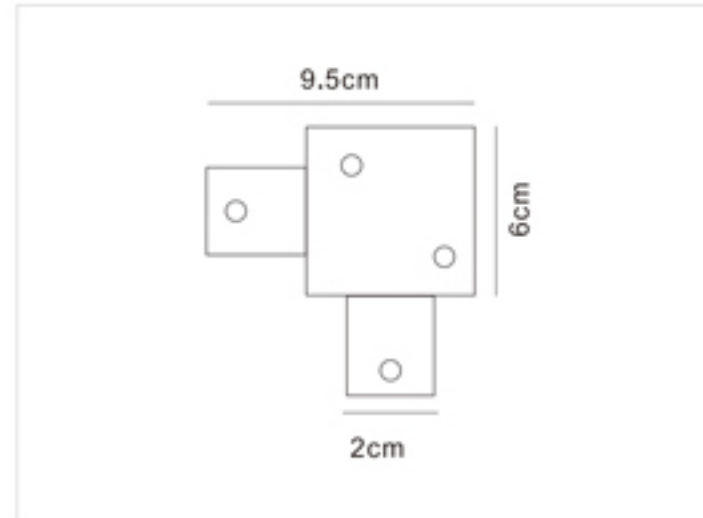

L Connector (L型接驳器)

FW-C205A

Color: Black White Silver
颜色: 黑色 白色 银色