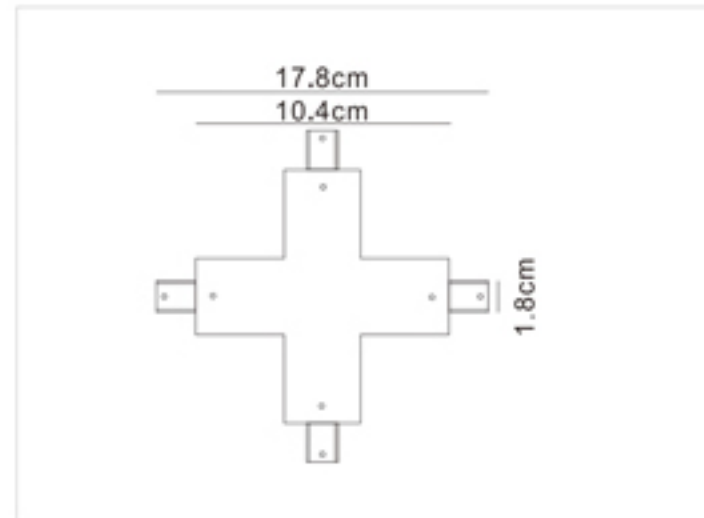

“+” Connector 十字接驳器

FW-C307

Color: Black White Silver
颜色: 黑色 白色 银色