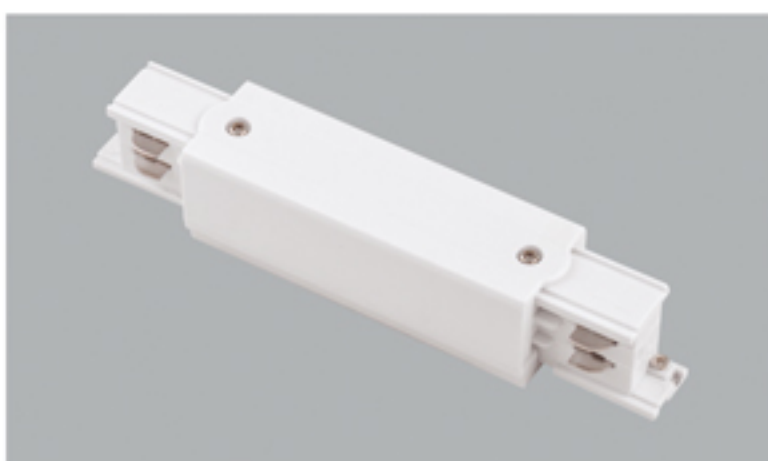

Middle Connector 四线直线接驳器

FW-C402

Color: Black White Silver
颜色: 黑色 白色 银色