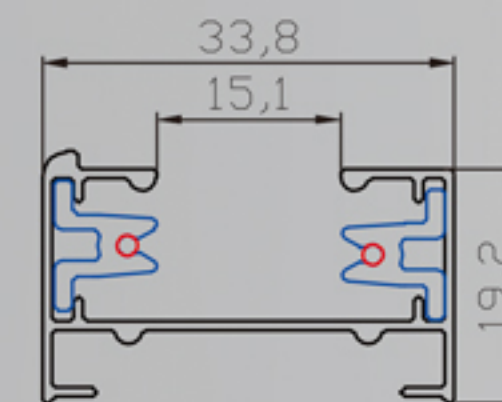

2 Wires Track Rail Rectangle Shape 二线导轨 - 方形

Item No. (型号):
FW-T201

Color(颜色):
Black White Silver
黑色 白色 银色

Material(材料):
Aluminum Alloy + PVC + Copper
铝合金 PVC 铜

Customized(定制):
Customized color and logo is accepted
可定制颜色和logo

Length(长度):
1000mm 1500mm 2000mm 3000mm 4000mm

Certificate(认证):
CE, ROHS, TUV