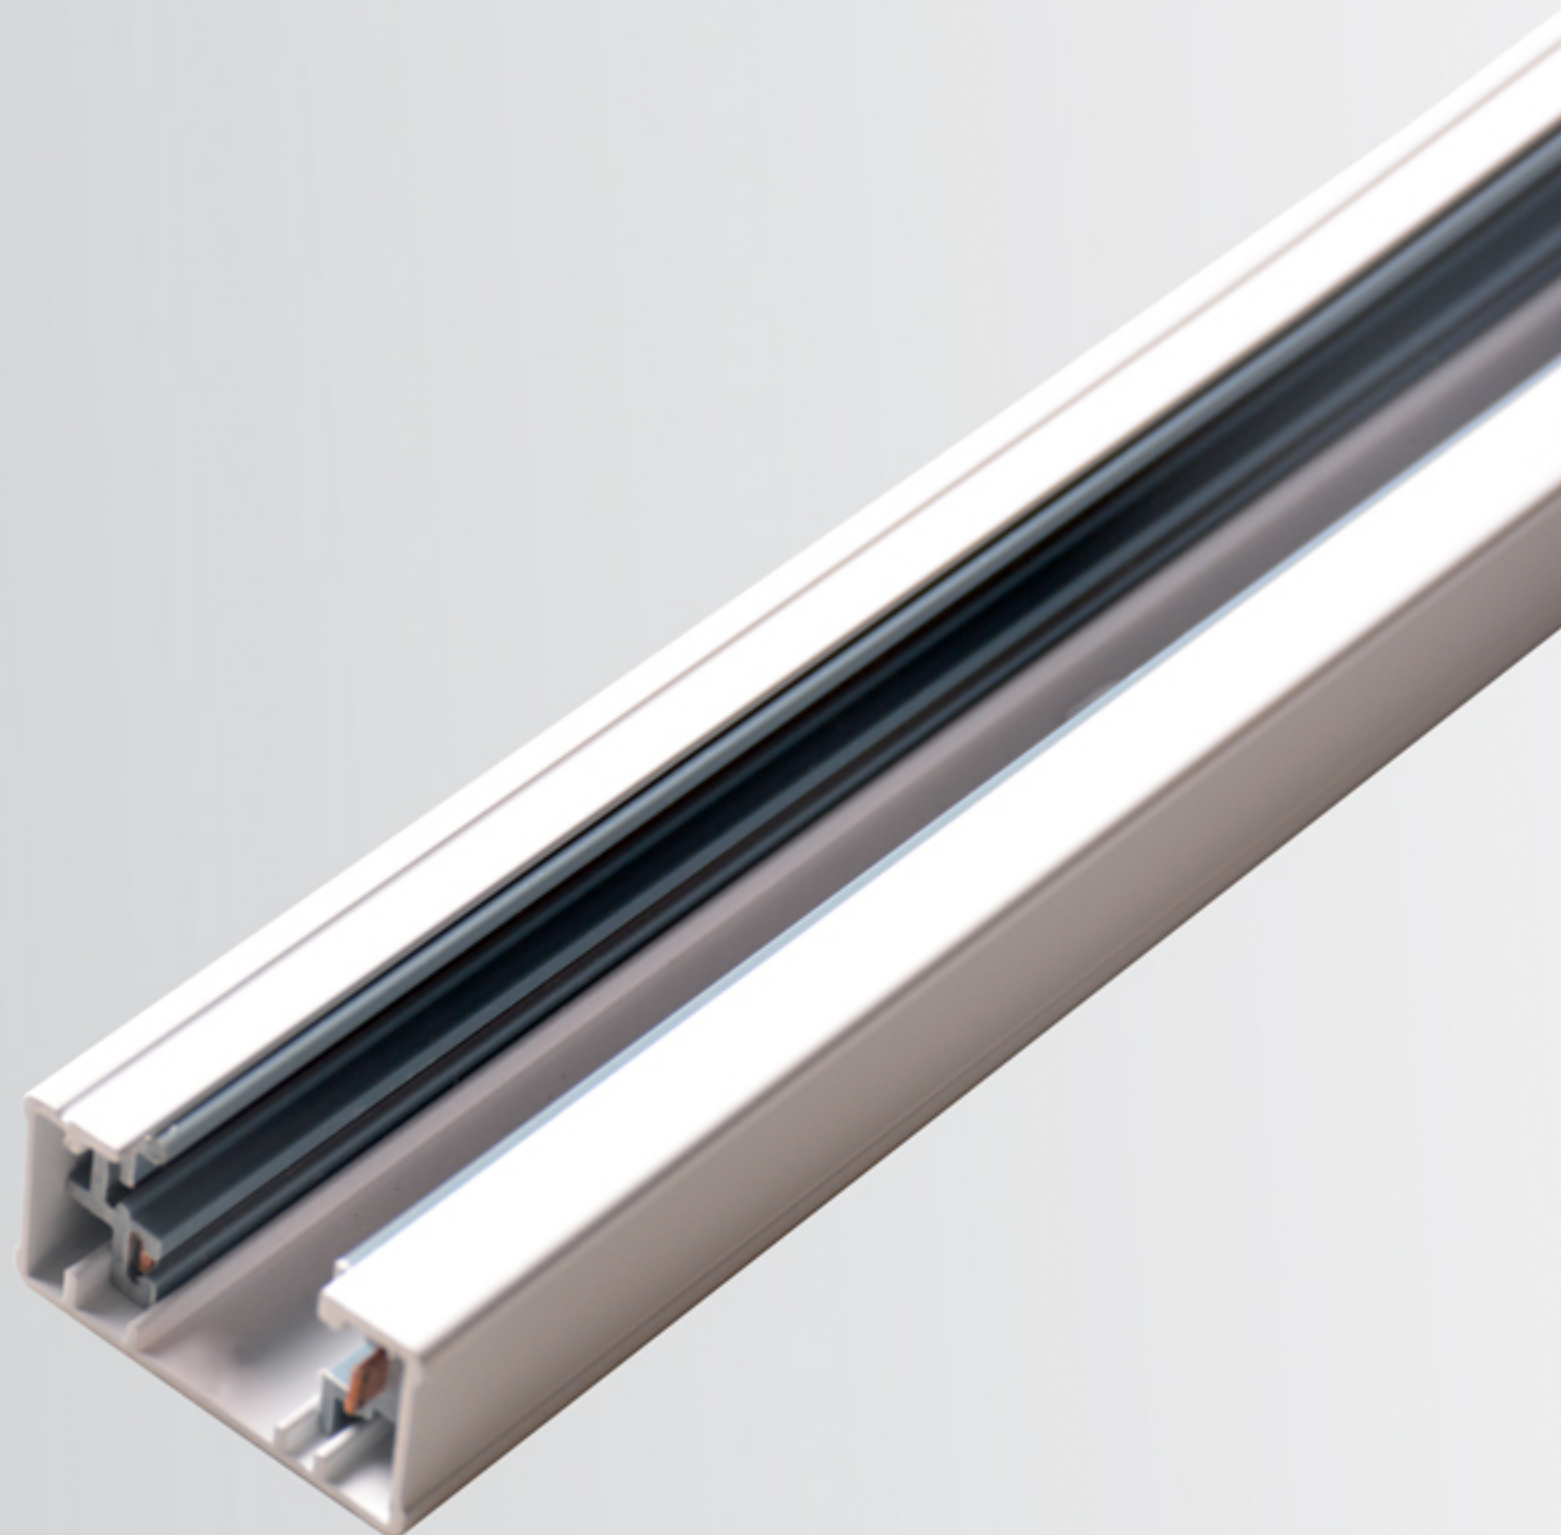

3 Wires Track Rail Rectangle Shape 三线导轨 - 方形

Item No. (型号):
FW-T301

Material (材料):
Aluminum Alloy + PVC + Copper
铝合金 PVC 铜

Length (长度):
1000mm 1500mm 2000mm 3000mm 4000mm

Color (颜色):
Black White Silver
黑色 白色 银色

Customized (定制):
Customized color and logo is accepted
可定制颜色和logo

Certificate (认证):
CE, ROHS, TUV

Connectors for 3 wires track rail - rectangle shape
三线方型导轨接驳器