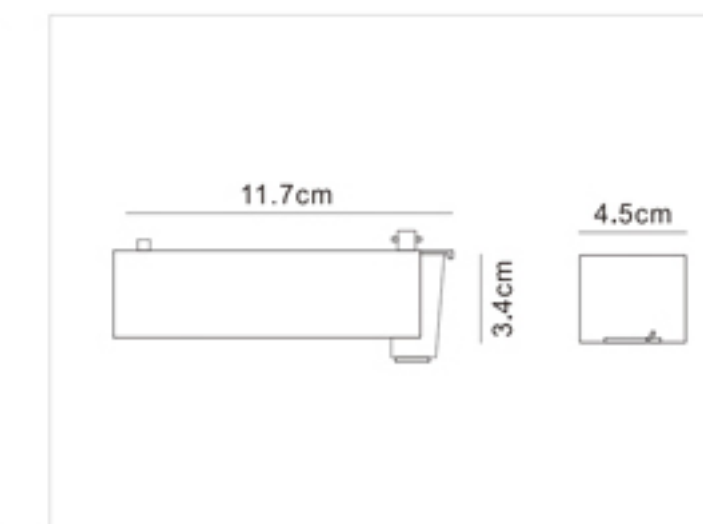

Driver Box 电源盒

FW-B301

Color: Black White Silver
颜色: 黑色 白色 银色