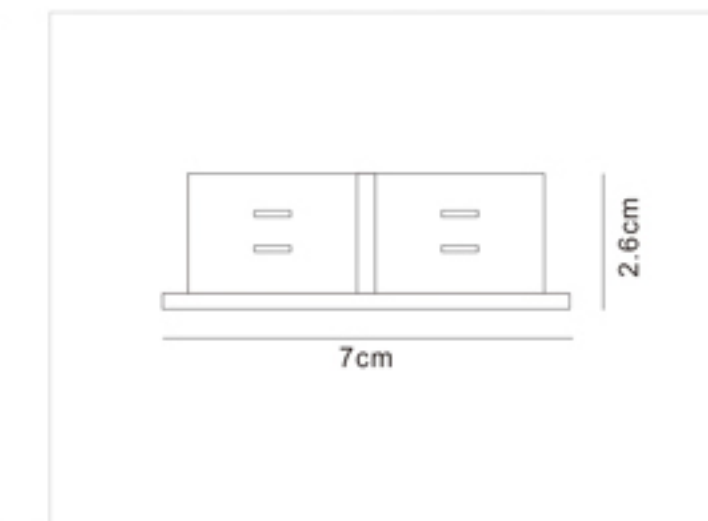

Mini Joiner 迷你接驳器

FW-C403A

Color: Black White Silver
颜色: 黑色 白色 银色

Four Wire Recessed Track Rail 四线嵌入式导轨

Item No.(型号):
FW-T402

Color(颜色):
Black White Silver
黑色 白色 银色

Material(材料):
Aluminum Alloy + PVC + Copper
铝合金 PVC 铜

Customized(定制):
Customized color and logo is accepted
可定制颜色和logo

Length(长度):
1000mm 1500mm 2000mm 3000mm 4000mm

Certificate(认证):
CE, ROHS, TUV