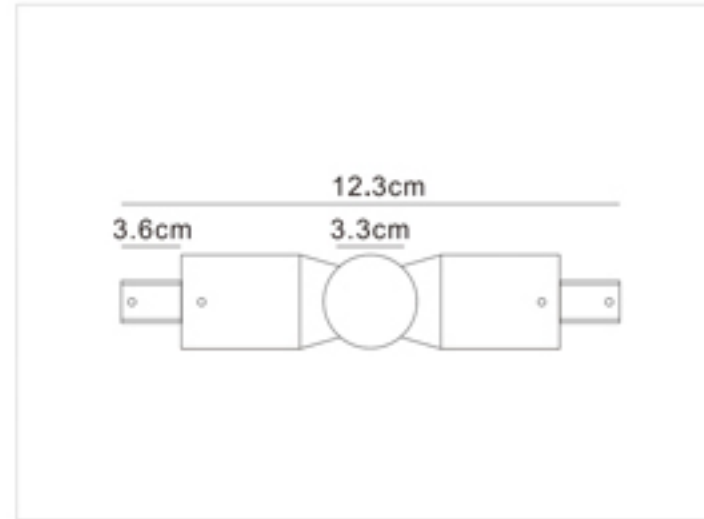

Adjustable L Connector (L型可调节接驳器)

FW-C309

Color: Black White Silver
颜色: 黑色 白色 银色