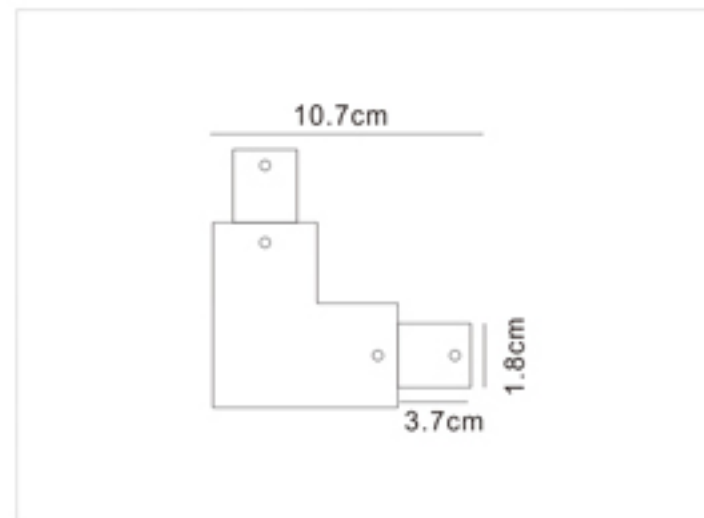

L Connector (L型接驳器)

FW-C305

Color: Black White Silver
颜色: 黑色 白色 银色