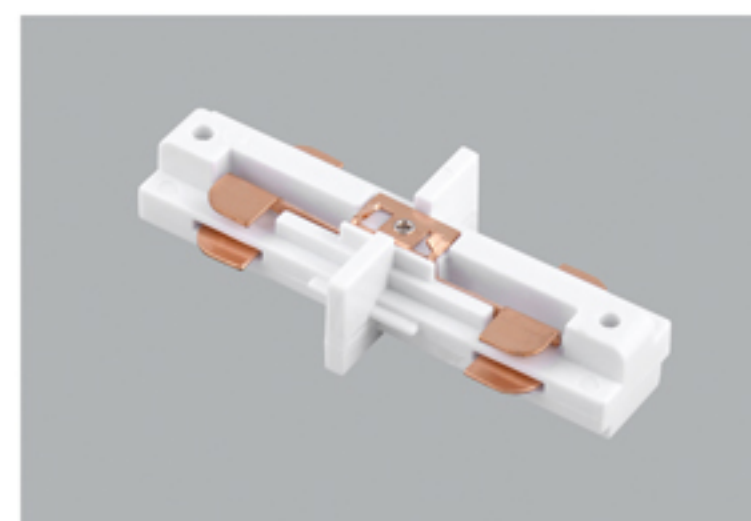

Mini Joiner 迷你接驳器

FW-C303

Color: Black White Silver
颜色: 黑色 白色 银色