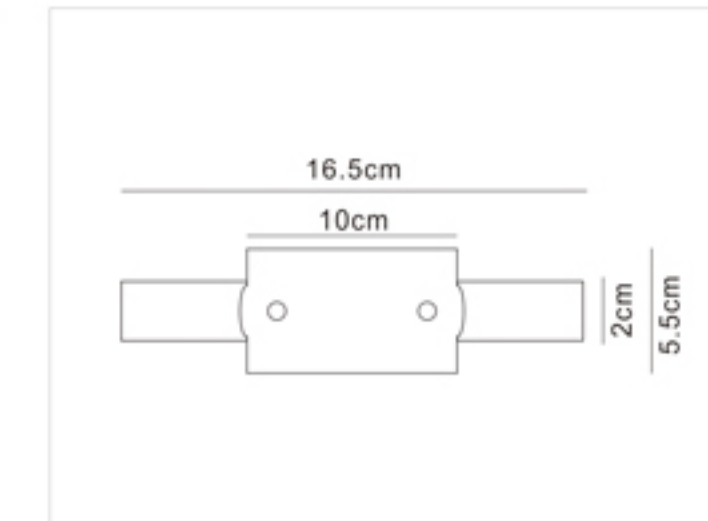

Middle Connector 四线直线接驳器

FW-C402A

Color: Black White Silver
颜色: 黑色 白色 银色