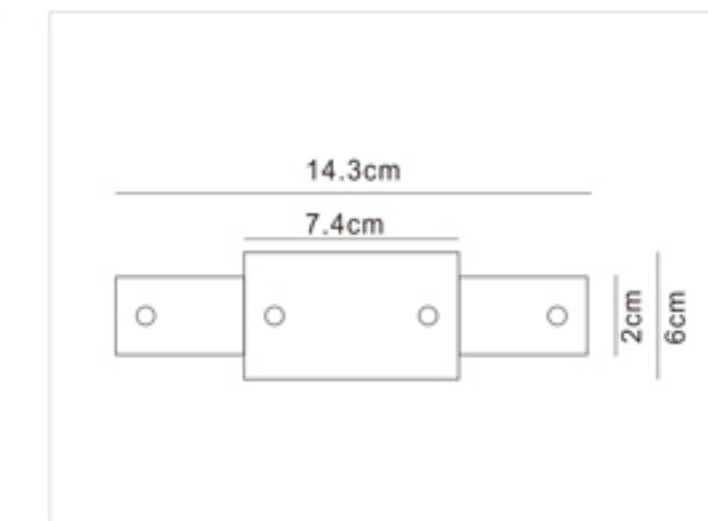

Middle Connector 四线直线接驳器

FW-C204A

Color: Black White Silver
颜色: 黑色 白色 银色