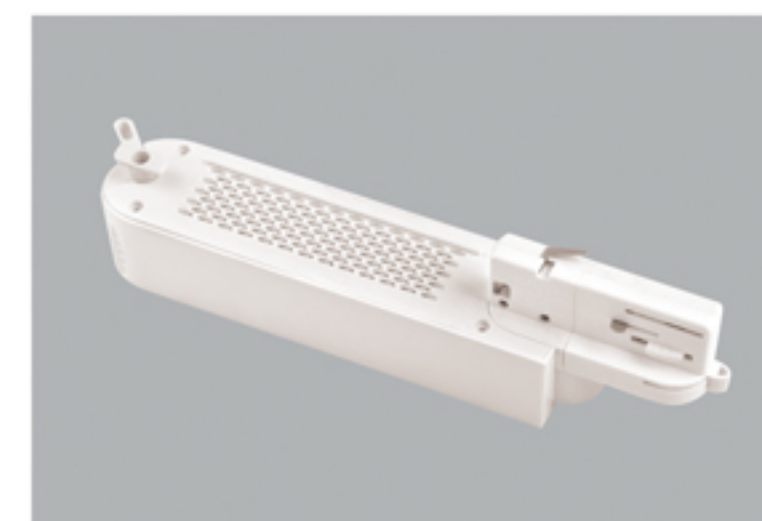

Driver Box 电源盒

FW-B403

Color: Black White Silver
颜色: 黑色 白色 银色