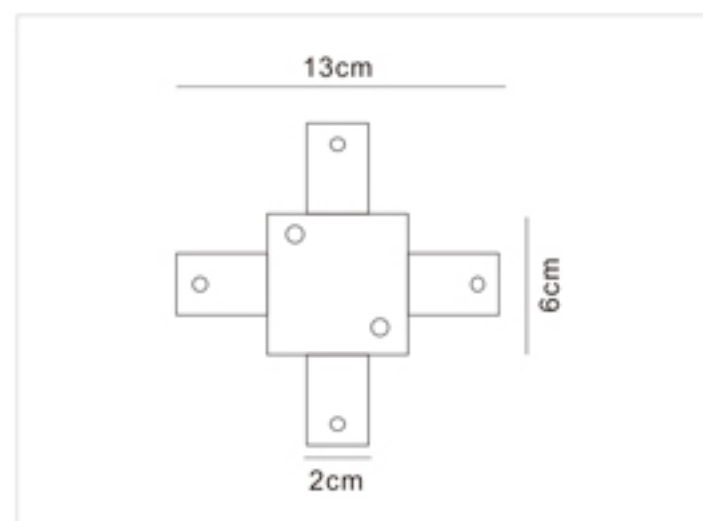

“+” Connector 十字接驳器

FW-C207A

Color: Black White Silver
颜色: 黑色 白色 银色