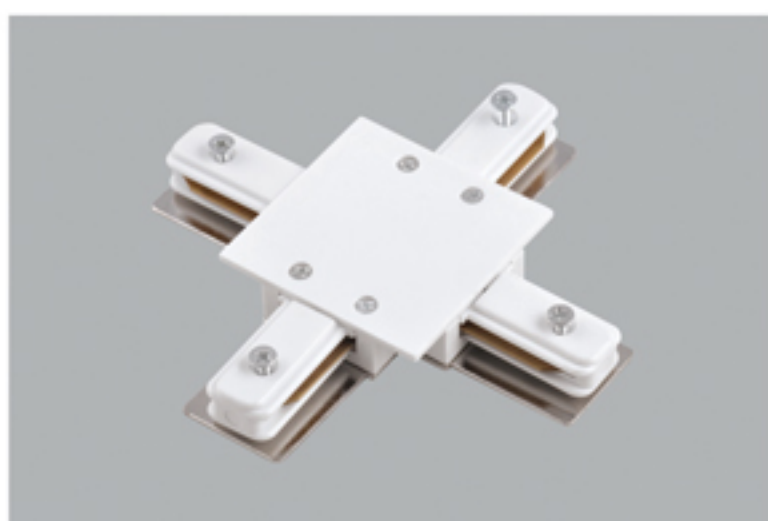

“+” Connector 十字接驳器

FW-C207A

Color: Black White Silver
颜色: 黑色 白色 银色