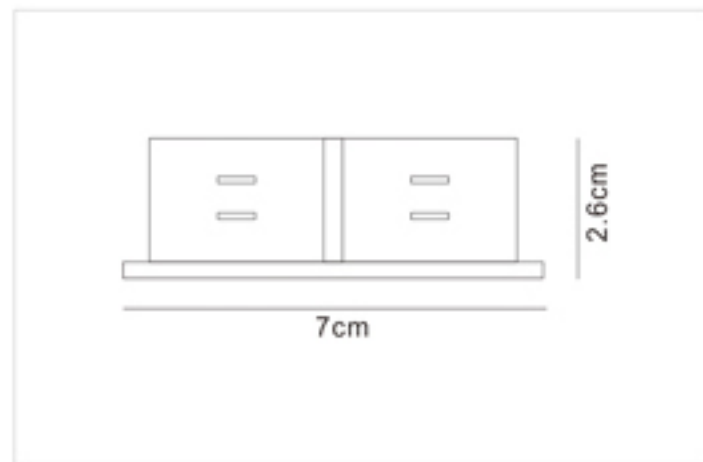

Mini Joiner 迷你接驳器

FW-C403

Color: Black White Silver
颜色: 黑色 白色 银色