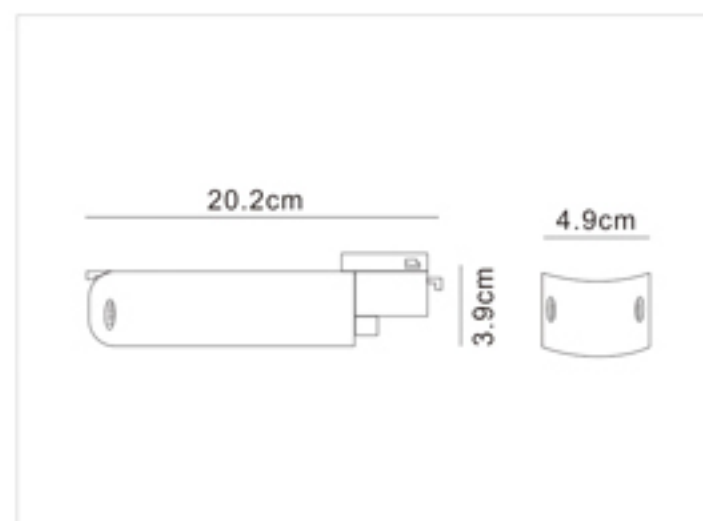

Driver Box 电源盒

FW-B306

Color: Black White Silver
颜色: 黑色 白色 银色