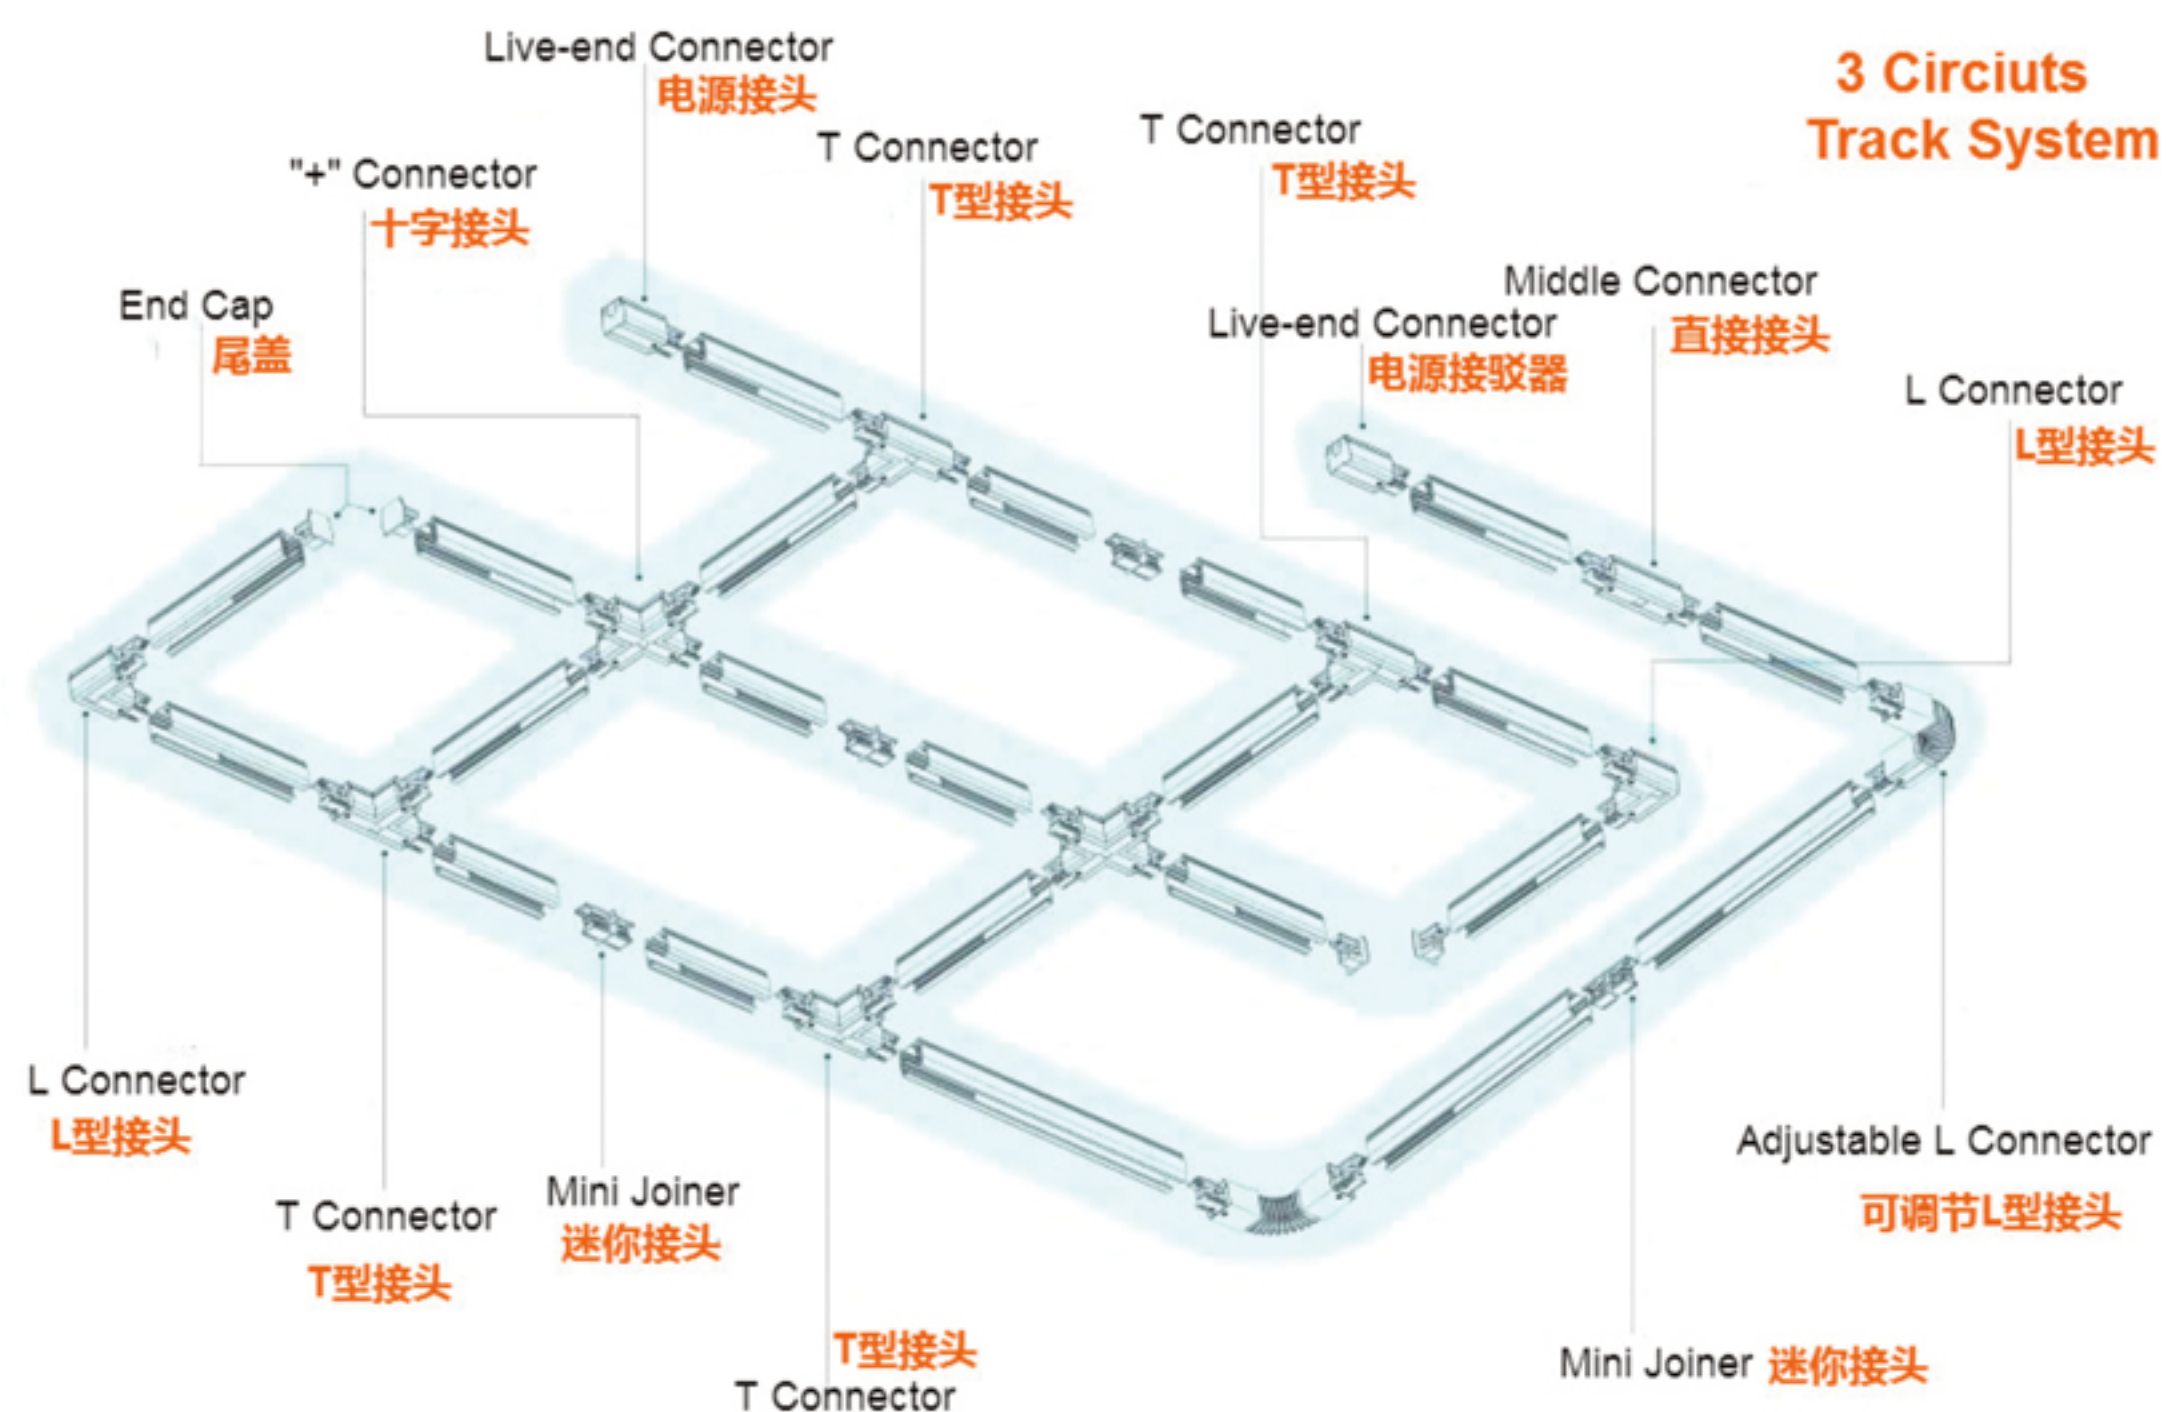

Farwise products are ROHS compliance, carried CE, TUV and CB certification. Main Track System products includes 2 wires, 3 wires, 4 wires track light rail plus complete sets of connector accessories and shelf LED track guide rail items.

目录

Contents

Four Wires Track Rail System 4线导轨系统	01-08
Three Wires Track Rail System 3线导轨系统	09-15
Two Wires Track Rail System 2线导轨系统	16-23
Track Adapters & Accessories 导轨头及配件	24-28
Shelf Guide Track Rail 货架轨道系统	29-30
Track Protect Seal Cover Strip 导轨密封保护条	31-32

Four-wires LED Track Rail

四线导轨条

- Three circuits track is available in 1, 2 and 3 meter lengths
- Surface Material: High quality aluminum to ensure the strength of the tracks
- Conductive Material: Pure copper, with good electrical conductivity
- Inner Strip Material: PVC strip, with excellent electrical insulation properties
- White black finishes as standard. Also available in silver finish
- Kits are available for wire suspension
- Certificate: CE, TUV, ROHS
- OEM&ODM Accepted

- 4线导轨条选料严谨，做工精细。优质铝合金型材外壳保证导轨的强度；
- 全新PVC胶条具有优良的绝缘性能，确保安全；
- 紫铜导电芯确保优良的导电性能。可根据设计需要，接驳多盏灯具，达到优良的照明效果。

4 Wires Track Rail Rectangle Shape

四线导轨 - 方形

Item No. (型号):
FW-T401

Color (颜色):
Black White Silver
黑色 白色 银色