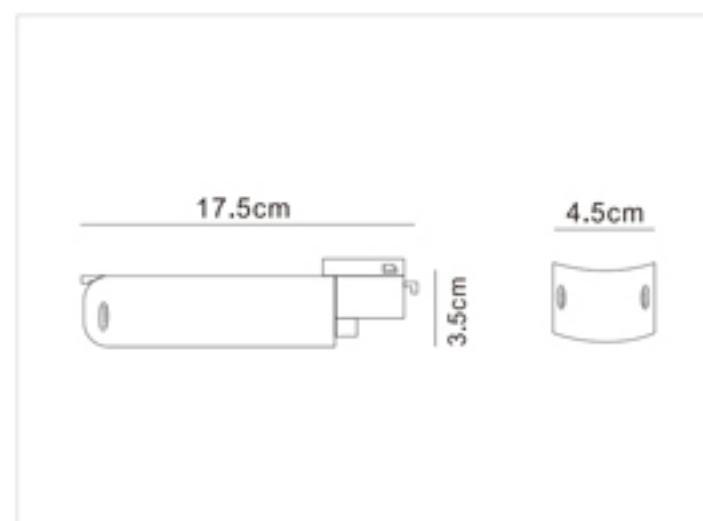

Driver Box 电源盒

FW-B307

Color: Black White Silver
颜色: 黑色 白色 银色