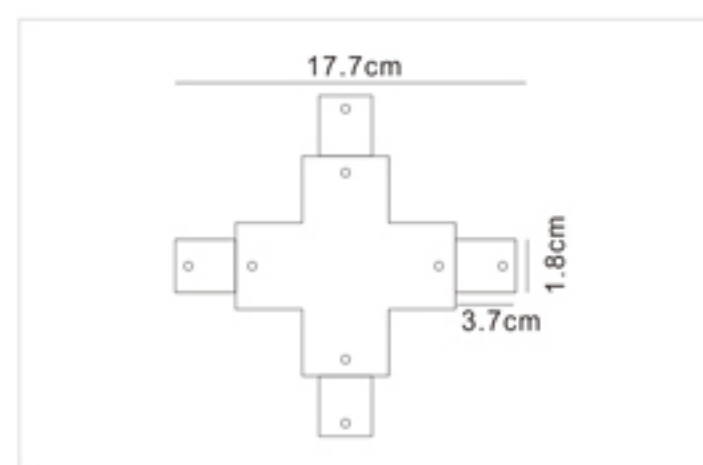

“+” Connector 十字接驳器

FW-C307A

Color: Black White Silver
颜色: 黑色 白色 银色