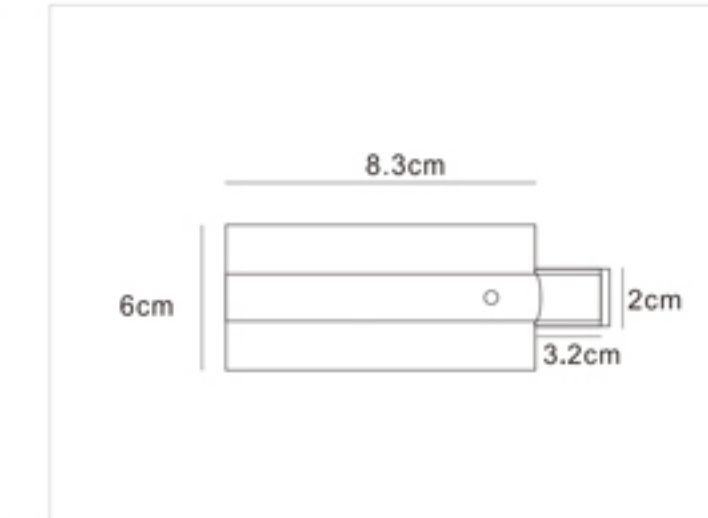

Live-end Connector 电源接驳器

FW-C401A

Color: Black White Silver
颜色: 黑色 白色 银色