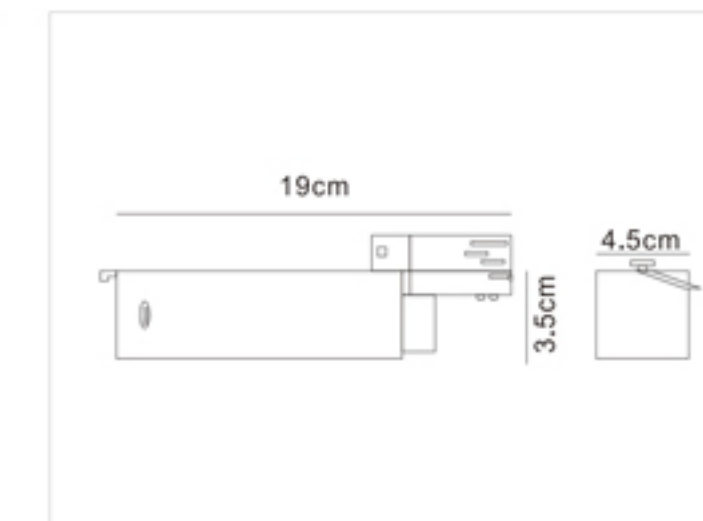

Driver Box 电源盒

FW-B402

Color: Black White Silver
颜色: 黑色 白色 银色