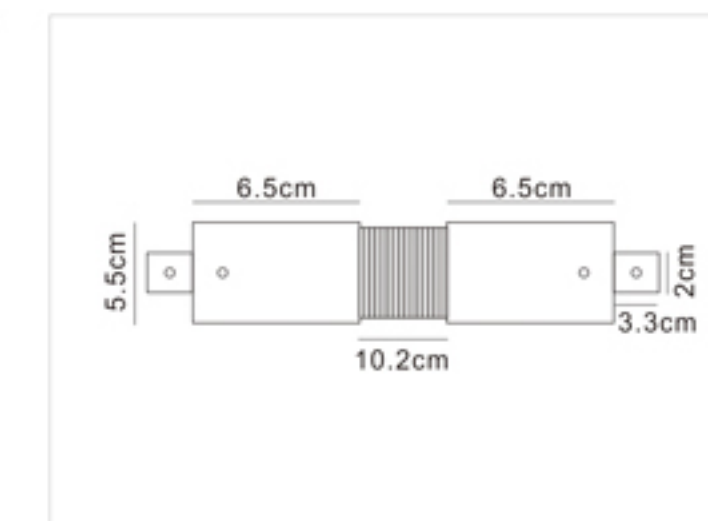

Adjustable L Connector 可调节L型接驳器

FW-4007A

Color: Black White Silver
颜色: 黑色 白色 银色