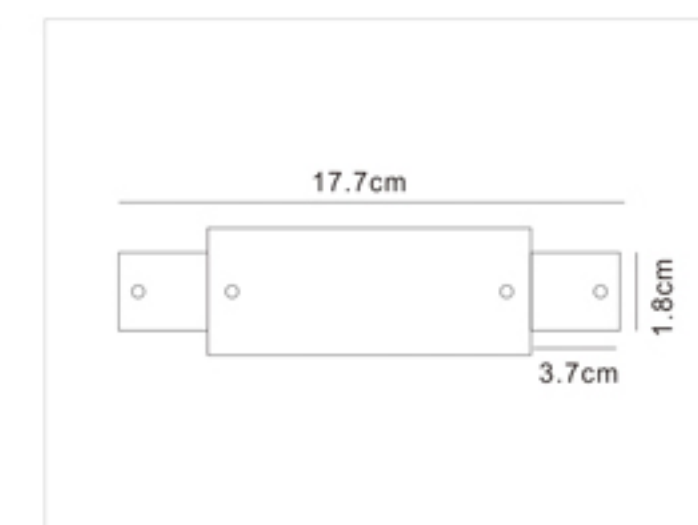

Middle Connector 四线直线接驳器

FW-C304

Color: Black White Silver
颜色: 黑色 白色 银色