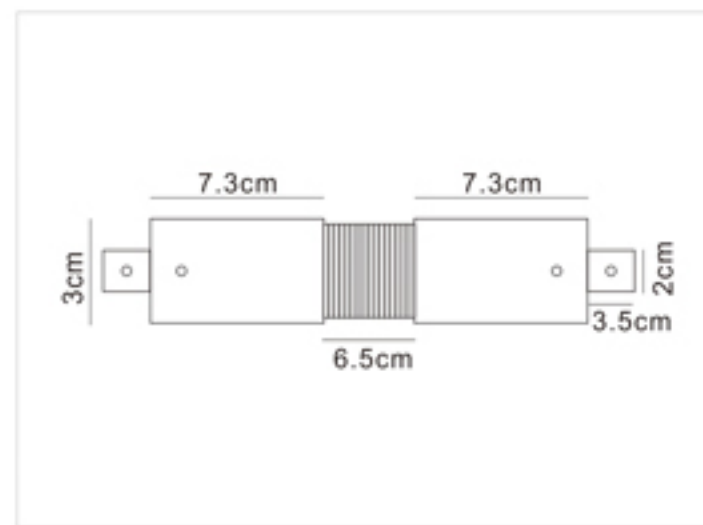

Adjustable L Connector 可调节L型接驳器

FW-C208

Color: Black White Silver
颜色: 黑色 白色 银色