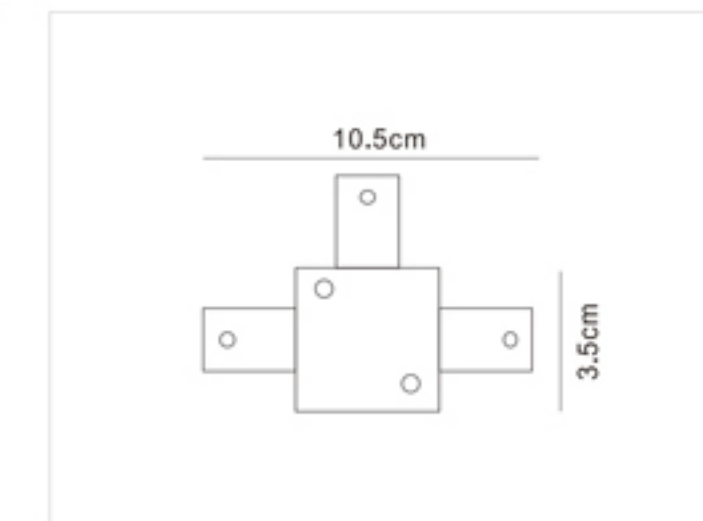

"T" Connector T型接驳器

FW-C206

Color: Black White Silver
颜色: 黑色 白色 银色