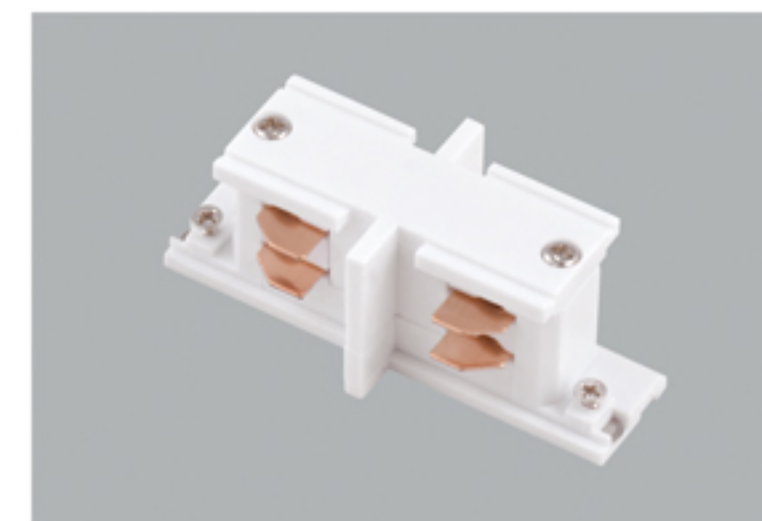

Mini Joiner 迷你接驳器

FW-C403A

Color: Black White Silver
颜色: 黑色 白色 银色

Four Wire Recessed Track Rail 四线嵌入式导轨

Item No.(型号):
FW-T402

Color(颜色):
Black White Silver
黑色 白色 银色

Material(材料):
Aluminum Alloy + PVC + Copper
铝合金 PVC 铜

Customized(定制):
Customized color and logo is accepted
可定制颜色和logo

Length(长度):
1000mm 1500mm 2000mm 3000mm 4000mm

Certificate(认证):
CE, ROHS, TUV