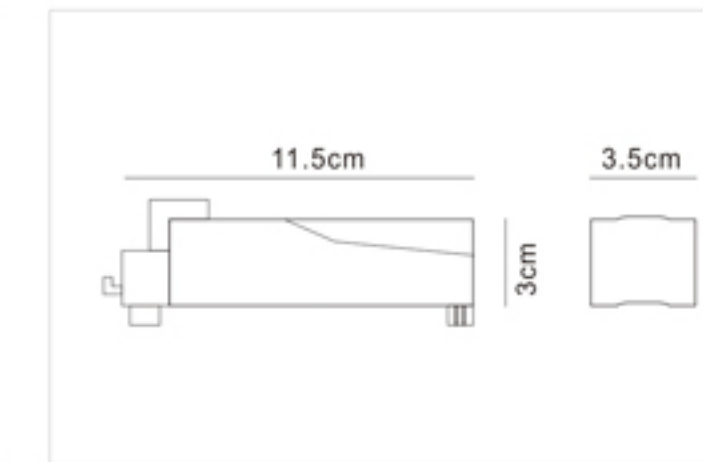

Driver Box 电源盒

FW-B204

Color: Black White Silver
颜色: 黑色 白色 银色