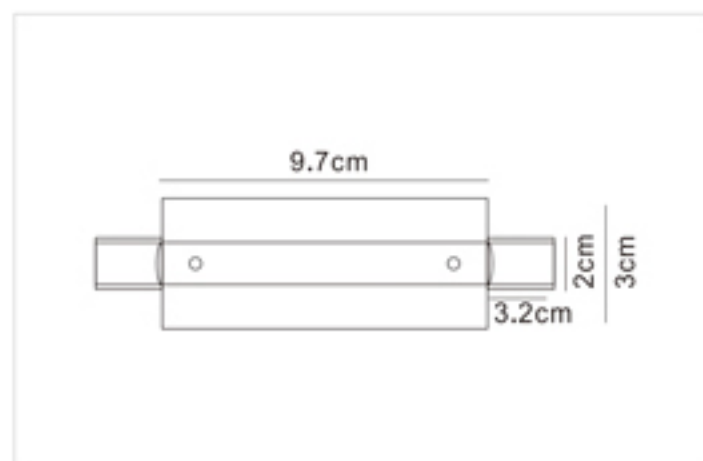

Middle Connector 四线直线接驳器

FW-C402

Color: Black White Silver
颜色: 黑色 白色 银色