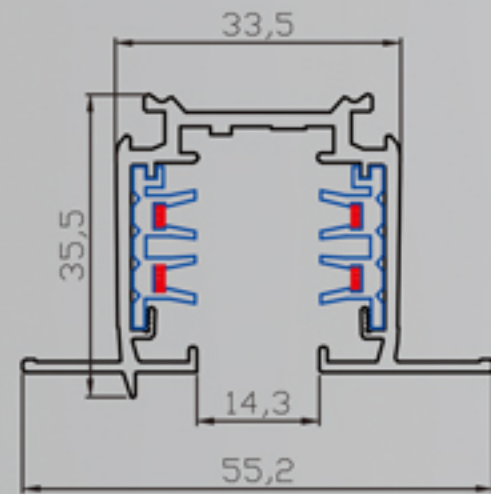

Live-end Connector 电源接驳器

FW-C401A

Color: Black White Silver
颜色: 黑色 白色 银色

Middle Connector 四线直线接驳器

FW-C402A

Color: Black White Silver
颜色: 黑色 白色 银色

Adjustable L Connector 可调节L型接驳器

FW-4007A

Color: Black White Silver
颜色: 黑色 白色 银色

Mini Joiner 迷你接驳器

FW-C403A

Color: Black White Silver
颜色: 黑色 白色 银色

Four Wire Recessed Track Rail 四线嵌入式导轨

Item No.(型号):
FW-T402

Color(颜色):
Black White Silver
黑色 白色 银色

Material(材料):
Aluminum Alloy + PVC + Copper
铝合金 PVC 铜

Customized(定制):
Customized color and logo is accepted
可定制颜色和logo

Length(长度):
1000mm 1500mm 2000mm 3000mm 4000mm

Certificate(认证):
CE, ROHS, TUV