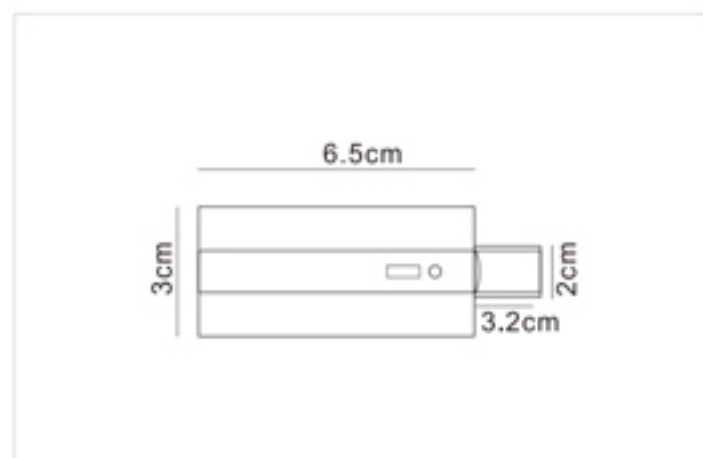

Live-end Connector 电源接驳器

FW-C401

Color: Black White Silver
颜色: 黑色 白色 银色