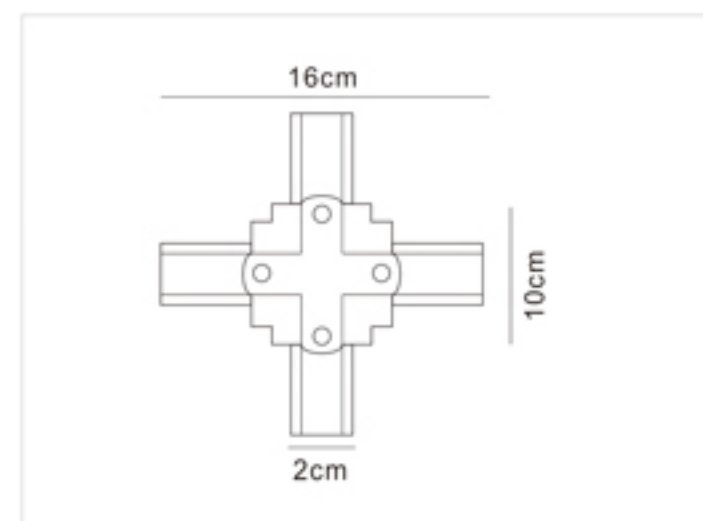

“+” Connector 十字接驳器

FW-C406A

Color: Black White Silver
颜色: 黑色 白色 银色