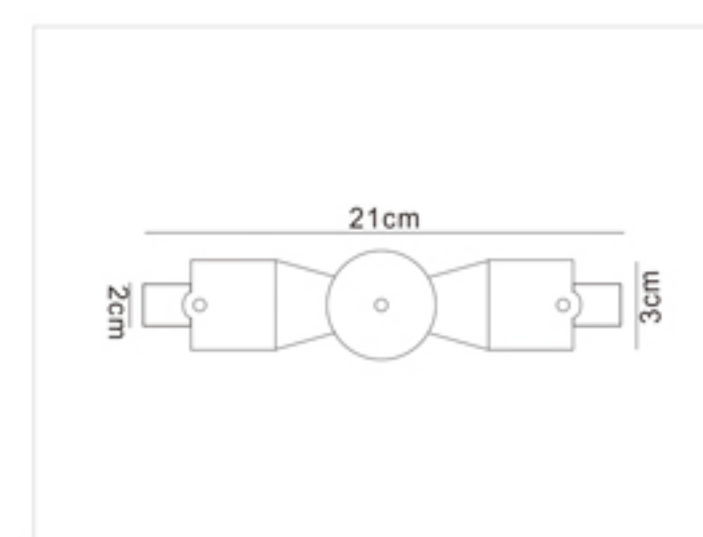

Adjustable L Connector (L型可调节接驳器)

FW-C409

Color: Black White Silver
颜色: 黑色 白色 银色