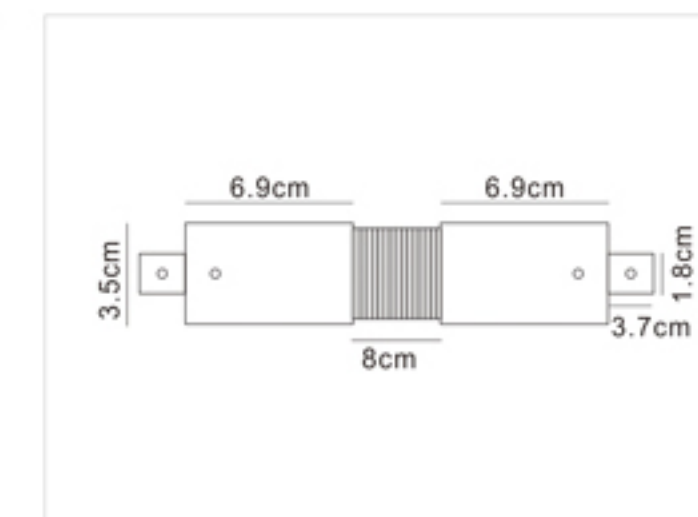

Adjustable L Connector 可调节L型接驳器

FW-C308

Color: Black White Silver
颜色: 黑色 白色 银色