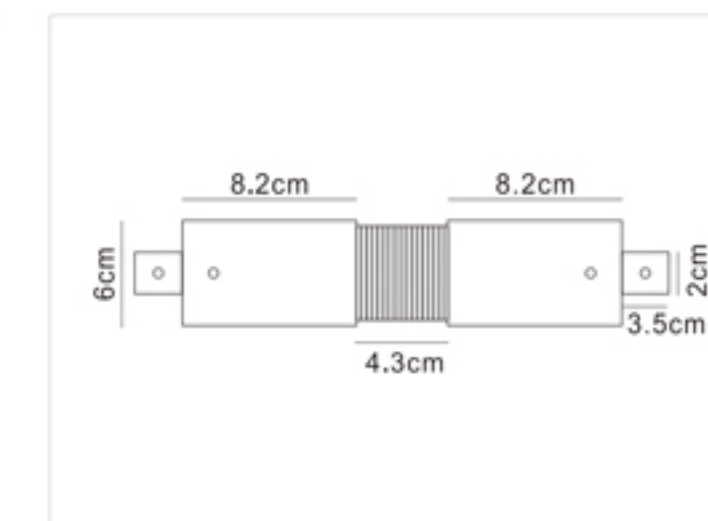

Adjustable L Connector 可调节L型接驳器

FW-C208A

Color: Black White Silver
颜色: 黑色 白色 银色