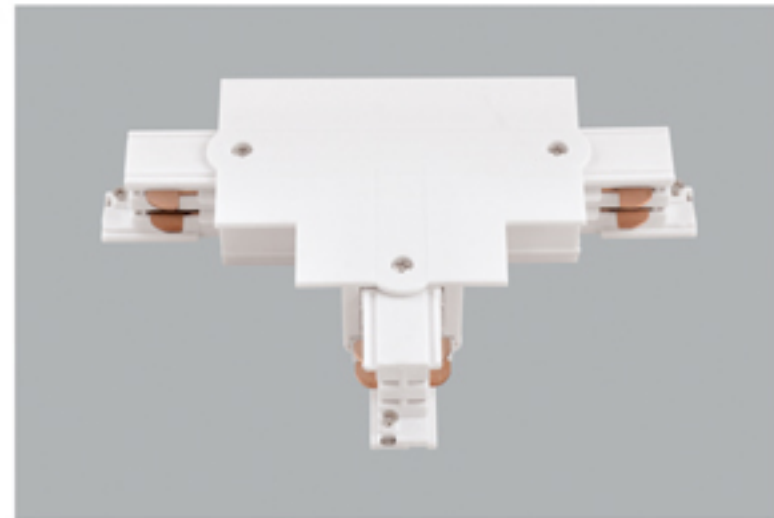

T Connector (T型接驳器)

FW-C405A

Color: Black White Silver
颜色: 黑色 白色 银色