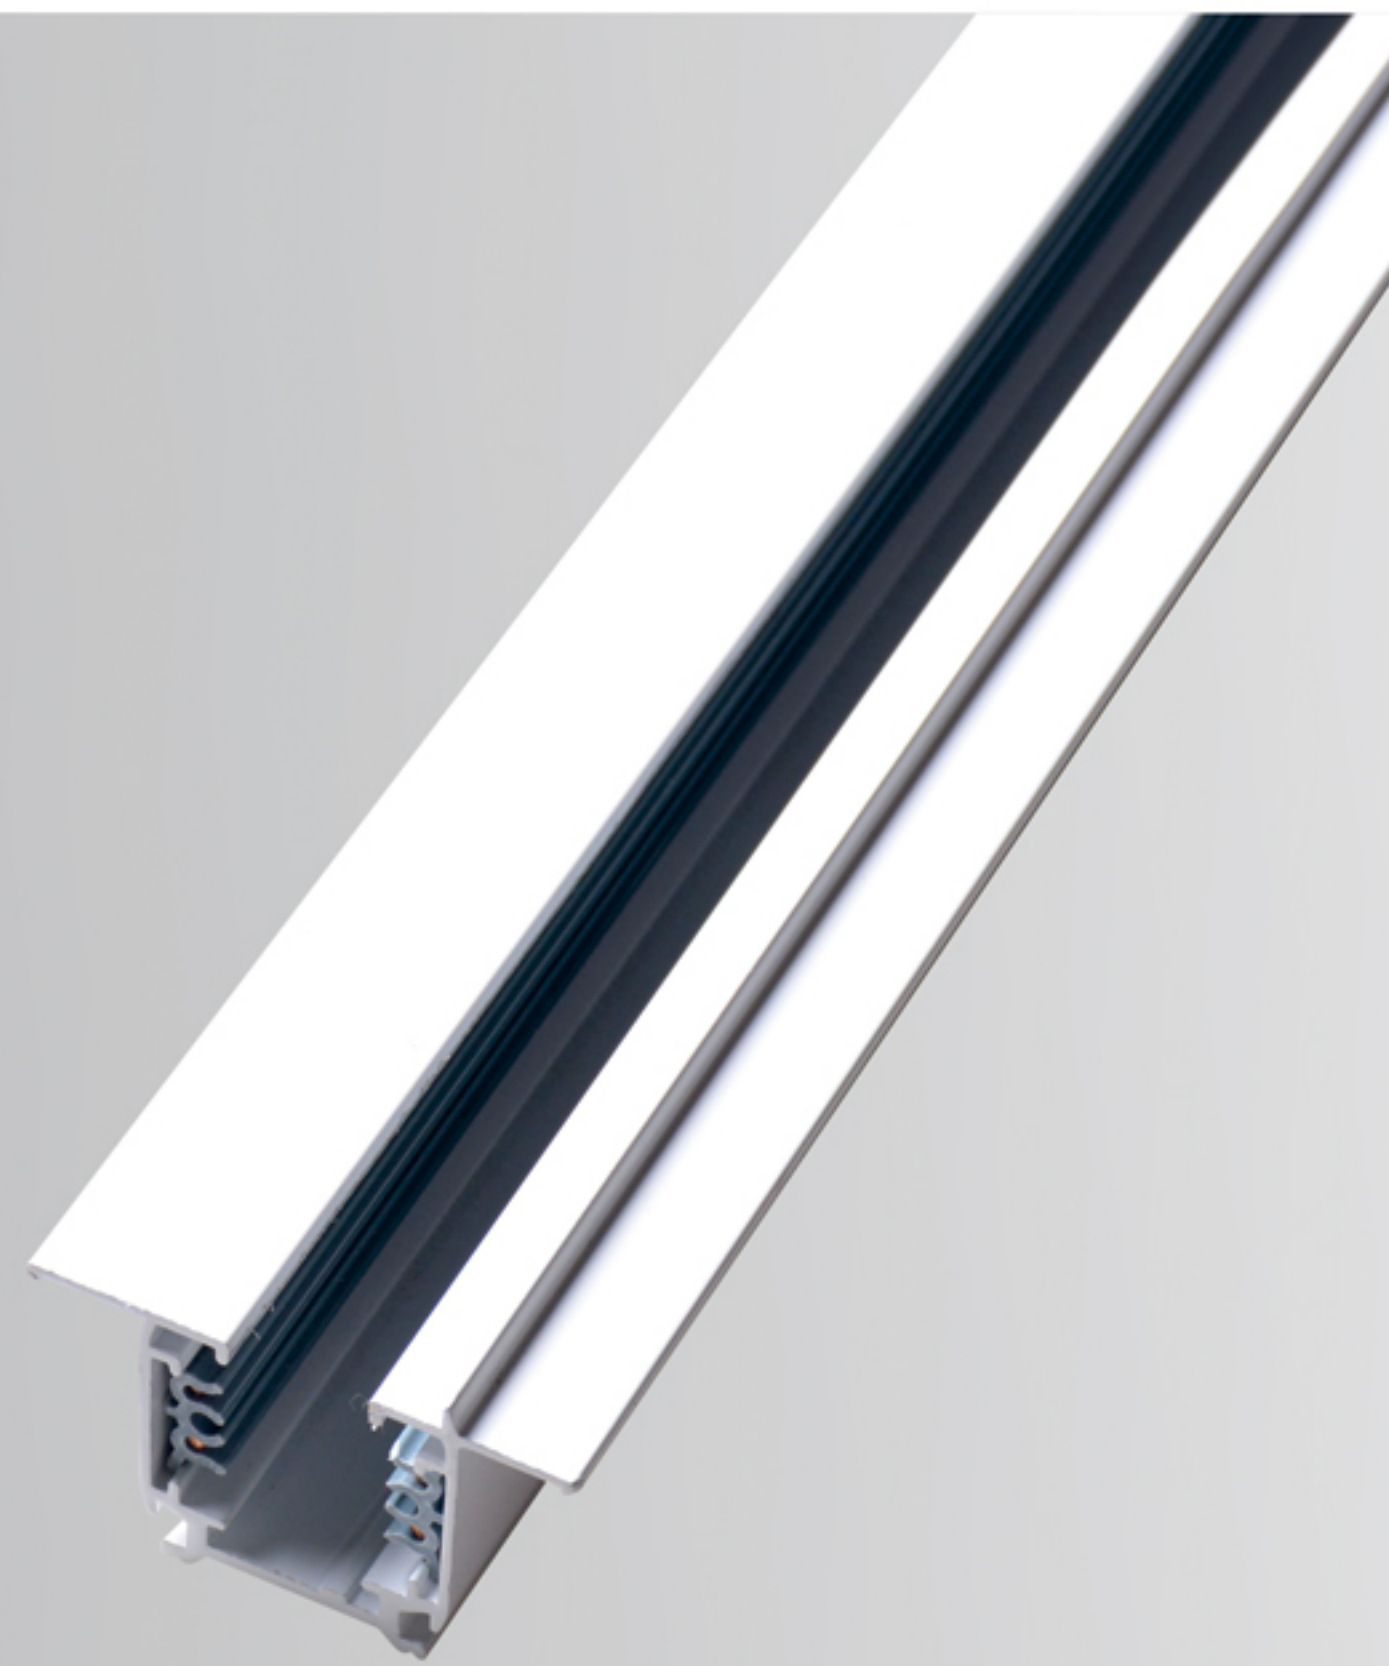

Live-end Connector 电源接驳器

FW-C401A

Color: Black White Silver
颜色: 黑色 白色 银色

Middle Connector 四线直线接驳器

FW-C402A

Color: Black White Silver
颜色: 黑色 白色 银色

Adjustable L Connector 可调节L型接驳器

FW-4007A

Color: Black White Silver
颜色: 黑色 白色 银色

Mini Joiner 迷你接驳器

FW-C403A

Color: Black White Silver
颜色: 黑色 白色 银色

Four Wire Recessed Track Rail 四线嵌入式导轨

Item No.(型号):
FW-T402

Color(颜色):
Black White Silver
黑色 白色 银色

Material(材料):
Aluminum Alloy + PVC + Copper
铝合金 PVC 铜

Customized(定制):
Customized color and logo is accepted
可定制颜色和logo

Length(长度):
1000mm 1500mm 2000mm 3000mm 4000mm

Certificate(认证):
CE, ROHS, TUV