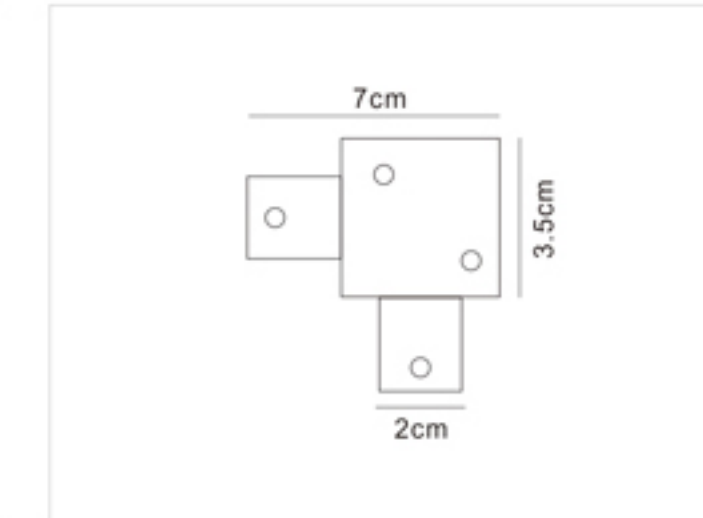

L Connector (L型接驳器)

FW-C205

Color: Black White Silver
颜色: 黑色 白色 银色