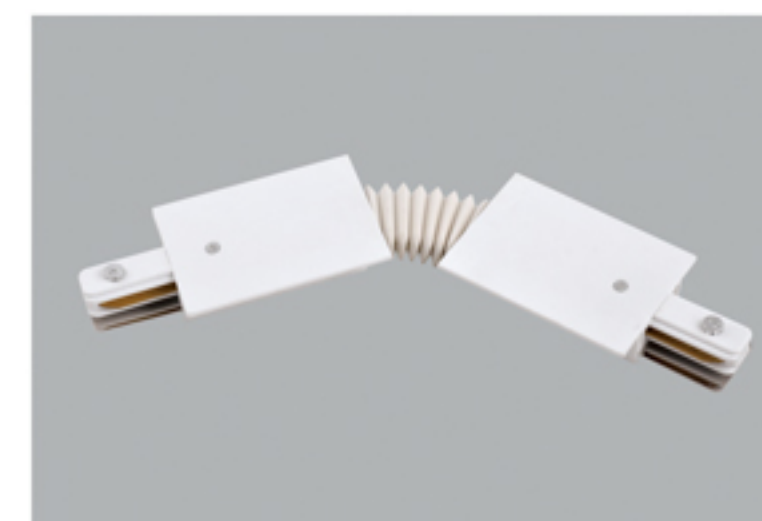

Adjustable L Connector 可调节L型接驳器

FW-C208A

Color: Black White Silver
颜色: 黑色 白色 银色