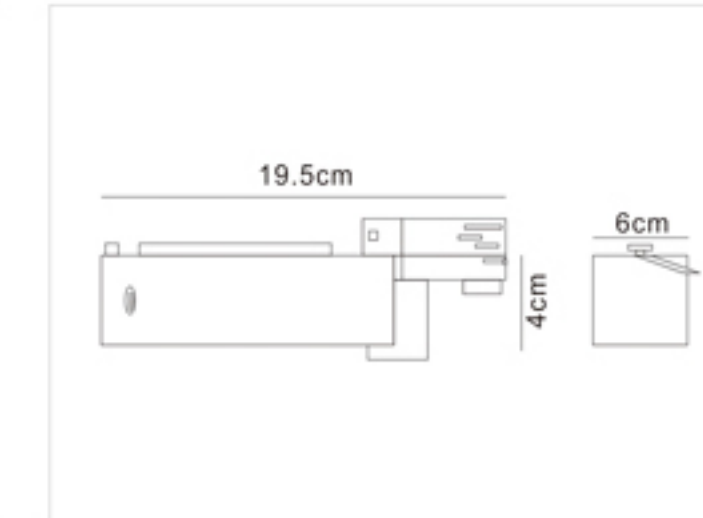

Driver Box 电源盒

FW-B401

Color: Black White Silver
颜色: 黑色 白色 银色