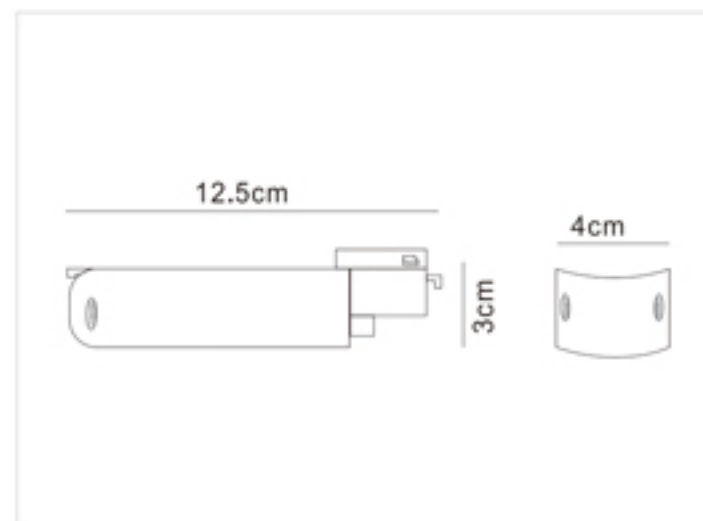

Driver Box 电源盒

FW-B308

Color: Black White Silver
颜色: 黑色 白色 银色