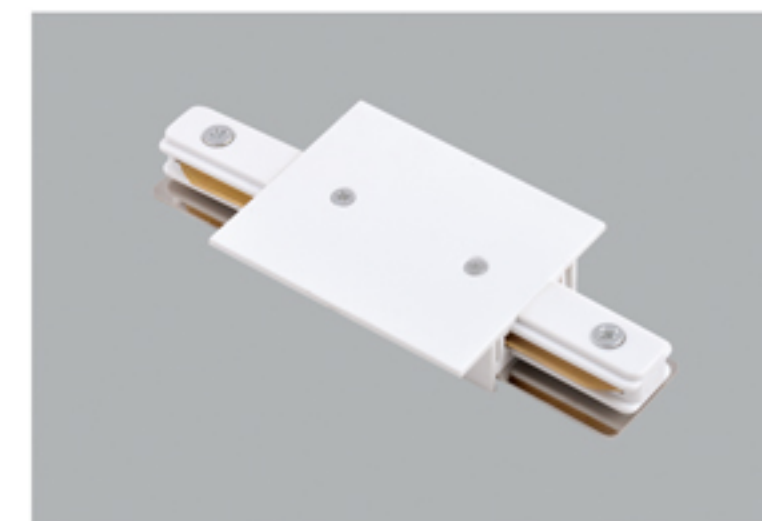

Middle Connector 四线直线接驳器

FW-C204A

Color: Black White Silver
颜色: 黑色 白色 银色