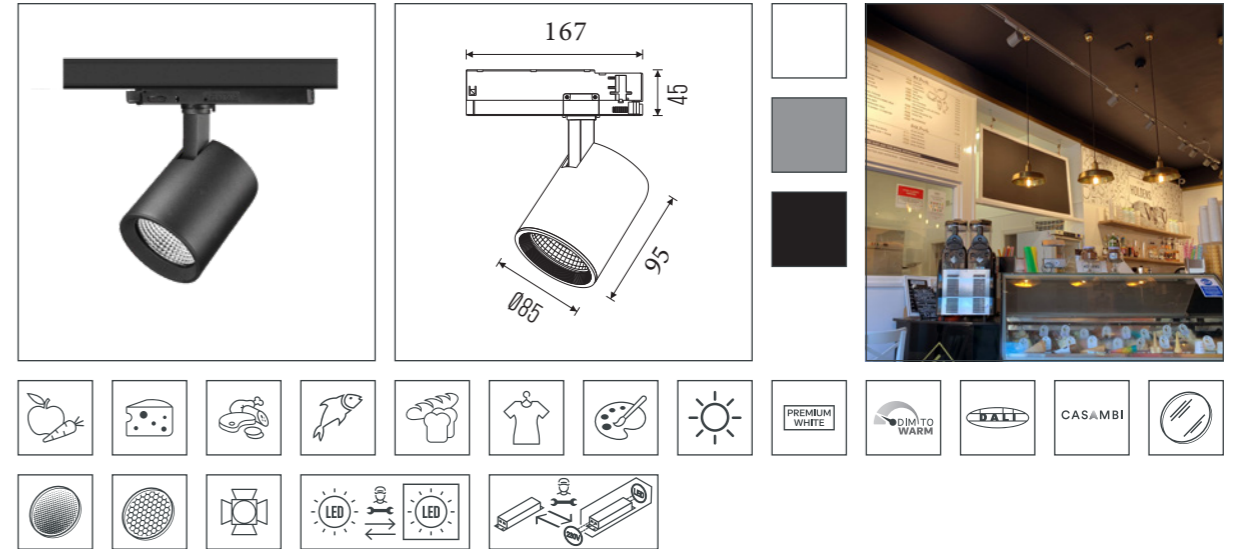

LED Track Light - LH-TMCG

led track light

COMPACT AND DISTINCTIVE.

If you are a fan of compact luminaires, the spotlight is perfect for you. The design of this adjustable 3-phase track spot is really distinctive, with the incorporated driver installed into the Nordic track adapter. You can choose from three sizes and a wide range of light colours and accessories, which makes popular in shops, showrooms and hospitality establishments.

LH-TMCG-020

Adjustability	: 350° rotational and 90° tiltable	Optic	: Facet anodized aluminum reflector 15°, 24°, 45°, 55°
CCT	: 2700K - 5700K	Mains voltage	: 220-240V / 50-60Hz
CRI	: (RA) >90, (RA) >97, (RA) >80	Max. ambient temperature	: 35°C
Chromaticity tolerance	: 3	Ingress protection	: IP20
Luminous flux	: max. 2300Lm	Net. weight	: 0.65Kg
Connected load	: max. 20.0W	Warranty	: 5 years
System efficiency	: max. 100-130 Lm/W		
Electrical Safety Class	: Class II		

led track light

LH-TMCG-030

Adjustability	: 350° rotational and 90° tiltable	Optic	: Facet anodized aluminum reflector 15°, 30°, 45°, 55°
CCT	: 2700K - 5700K	Mains voltage	: 220-240V / 50-60Hz
CRI	: (RA) >90, (RA) >97, (RA) >80	Max. ambient temperature	: 35°C
Chromaticity tolerance	: 3	Ingress protection	: IP20
Luminous flux	: max. 3500 Lm	Net. weight	: 0.85Kg
Connected load	: max. 30 W	Warranty	: 5 years
System efficiency	: max. 100-130 Lm/W		
Electrical Safety Class	: Class II		

led track light