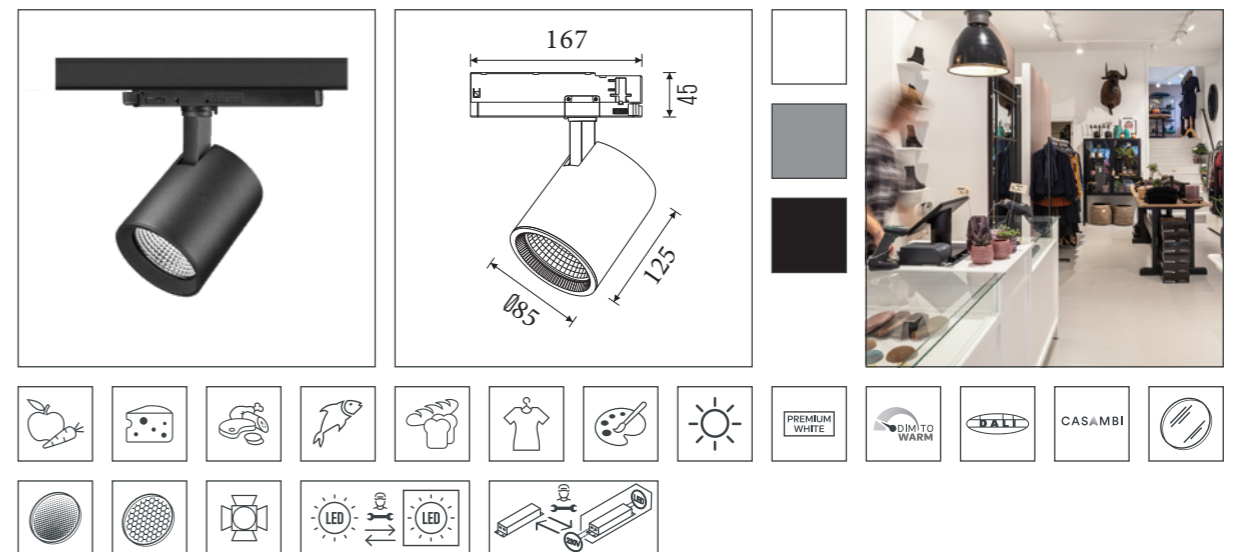

LED Track Light - LH-TMCG

led track light

COMPACT AND DISTINCTIVE.

If you are a fan of compact luminaires, the spotlight is perfect for you. The design of this adjustable 3-phase track spot is really distinctive, with the incorporated driver installed into the Nordic track adapter. You can choose from three sizes and a wide range of light colours and accessories, which makes popular in shops, showrooms and hospitality establishments.

LH-TMCG-020

Adjustability	: 350° rotational and 90° tiltable	Optic	: Facet anodized aluminum reflector 15°, 24°, 45°, 55°
CCT	: 2700K - 5700K	Mains voltage	: 220-240V / 50-60Hz
CRI	: (RA) >90, (RA) >97, (RA) >80	Max. ambient temperature	: 35°C
Chromaticity tolerance	: 3	Ingress protection	: IP20
Luminous flux	: max. 2300Lm	Net. weight	: 0.65Kg
Connected load	: max. 20.0W	Warranty	: 5 years
System efficiency	: max. 100-130 Lm/W		
Electrical Safety Class	: Class II		

led track light

LH-TMCG-030

Adjustability	: 350° rotational and 90° tiltable	Optic	: Facet anodized aluminum reflector 15°, 30°, 45°, 55°
CCT	: 2700K - 5700K	Mains voltage	: 220-240V / 50-60Hz
CRI	: (RA) >90, (RA) >97, (RA) >80	Max. ambient temperature	: 35°C
Chromaticity tolerance	: 3	Ingress protection	: IP20
Luminous flux	: max. 3500 Lm	Net. weight	: 0.85Kg
Connected load	: max. 30 W	Warranty	: 5 years
System efficiency	: max. 100-130 Lm/W		
Electrical Safety Class	: Class II		

led track light