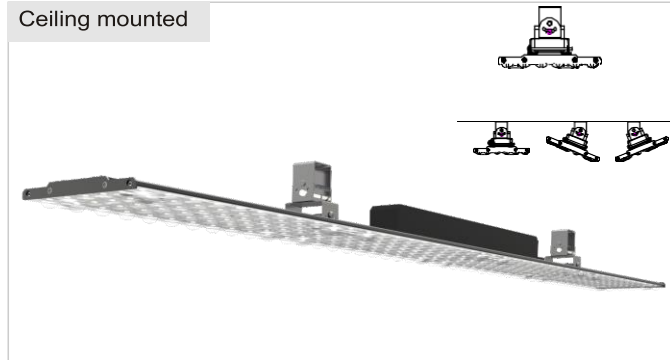

Product Details

Application

- Supermarket
- Office
- Hotel
- Meeting room
- Library
- Exhibition hall
- Warehouse
- Museum
- Store

Features

- Slim Design, UGR less 19
- Beam Angle: 2°45° lens
- Black color Aluminium+lens
- 145lm/w \pm 5%, up to 180lm/w
- Available in Non-dimmable&0/1-10V&Dali
- Energy saving up to 80%
- Suspending&Ceiling mounted&Trackway for convenient installation
- 5 years warranty

Installation

Suspending

Ceiling mounted

Trackway

Seamless

Caution:

Please read the use manual before the installation
Please do not stare directly at the lamp surface
Please do not cover anything on the lamp and keep it away from the high temperature area.
The lamp is only suitable for the weak acid and weak base environment