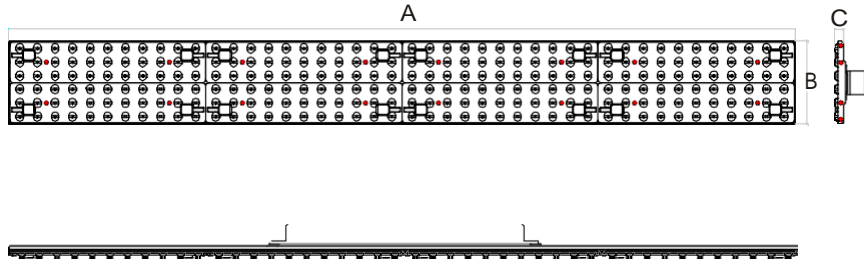

Product Details

Application

- Supermarket
- Office
- Hotel
- Meeting room
- Library
- Exhibition hall
- Warehouse
- Museum
- Store

Features

- Slim Design, UGR less 19
- Beam Angle: 2°45° lens
- Black color Aluminium+lens
- 145lm/w \pm 5%, up to 180lm/w
- Available in Non-dimmable&0/1-10V&Dali
- Energy saving up to 80%
- Suspending&Ceiling mounted&Trackway for convenient installation
- 5 years warranty

Temperature

Operating: $-25 \sim +40^{\circ}\text{C}$

Storage: $-40 \sim +85^{\circ}\text{C}$

Dimension

Dimension	A	B	C
600mm	584mm	125mm	13mm
1200mm	1164mm	125mm	13mm
1500mm	1454mm	125mm	13mm

Technical Data sheet

Item	Power	Dimension	Input	LEDS	Beam angle	CCT	Light efficiency	CRI	Lumen output
LH-TLAL2-040	40W	600mm	AC220-240V	132	2*45° lens	3000K / 4000K / 5000K / 6000K	145lm/w±5%	>80	5800lm±5%
LH-TLAL4-060	60W	1200mm	AC220-240V	264	2*45° lens	3000K / 4000K / 5000K / 6000K	145lm/w±5%	>80	8700lm±5%
LH-TLAL5-075	75W	1500mm	AC220-240V	330	2*45° lens	3000K / 4000K / 5000K / 6000K	145lm/w±5%	>80	10850lm±5%

Packing information

Dimension mm	Carton Size	N.W./KG	G.W./KG	Pieces/Carton	Maximum Loading of		
					20'GP	40'GP	40'HQ
600mm	630*350*190mm	9	12	5pcs	650CTNs	1350CTNs	1700CTNs
1200mm	1230*350*190mm	14	17	5pcs	325CTNs	675CTNs	850CTNs
1500mm	1530*350*190mm	17	20	5pcs	260CTNs	540CTNs	680CTNs