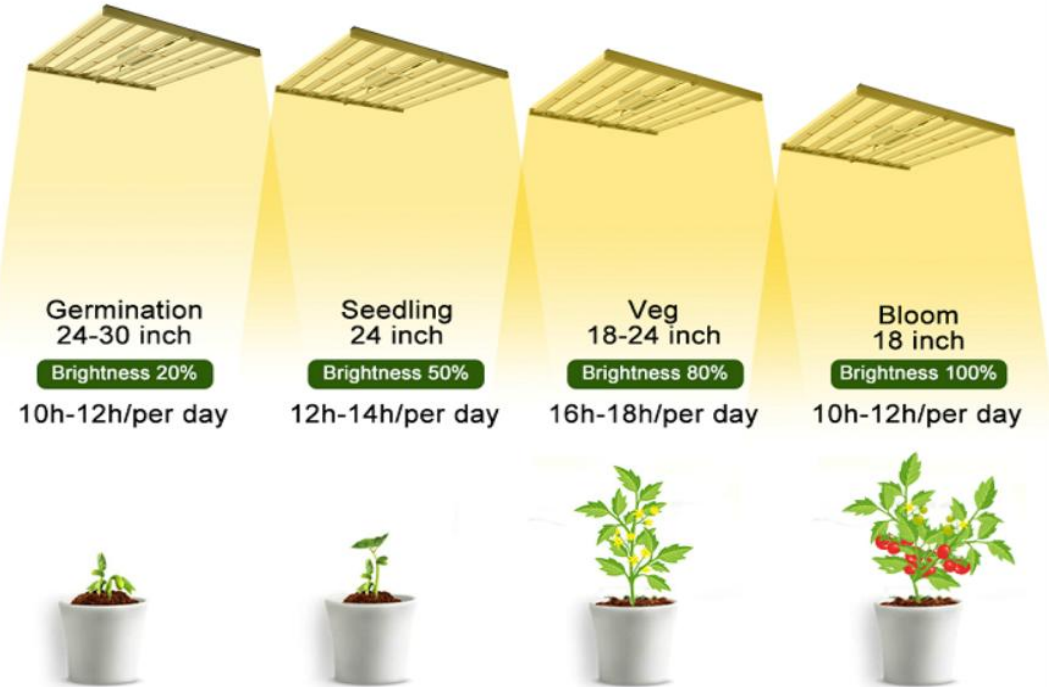

12"

18"

Case

For Container Farm, Hydroponic Growing, Vertical Farm, Mini Garden.

Promote growth over 50%

www.rhein18.com

Adjust Hanging Height to Meet Your Plant's Needs

30"-34" Height
for Seeding

26"-33" Height
for Budding

22"-26" Height
for Flowering

Using Suggestions

www.rhein18.com

Buyers Show

1. Company profile

Time of establishment: 2013

Registered capital: RMB 5 million