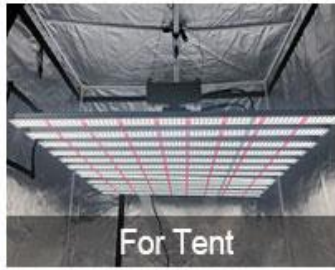

Case

For Container Farm, Hydroponic Growing, Vertical Farm, Mini Garden.

Promote growth over 50%

www.rhein18.com