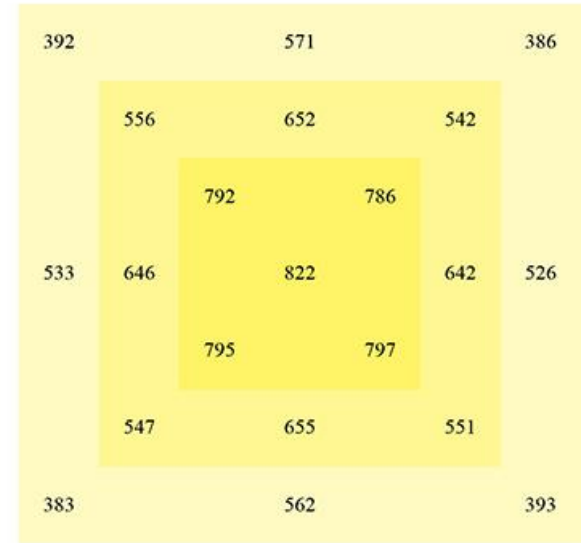

180° Foldable

IP65 Waterproof

Smart control **RJ14** port
(customizable)

www.rhein18.com

Customizable

Spectrum

Relative Spectrum Curve

6"

12"

18"

Case

For Container Farm, Hydroponic Growing, Vertical Farm, Mini Garden.

Promote growth over 50%

www.rhein18.com

Adjust Hanging Height to Meet Your Plant's Needs

30"-34" Height
for Seeding