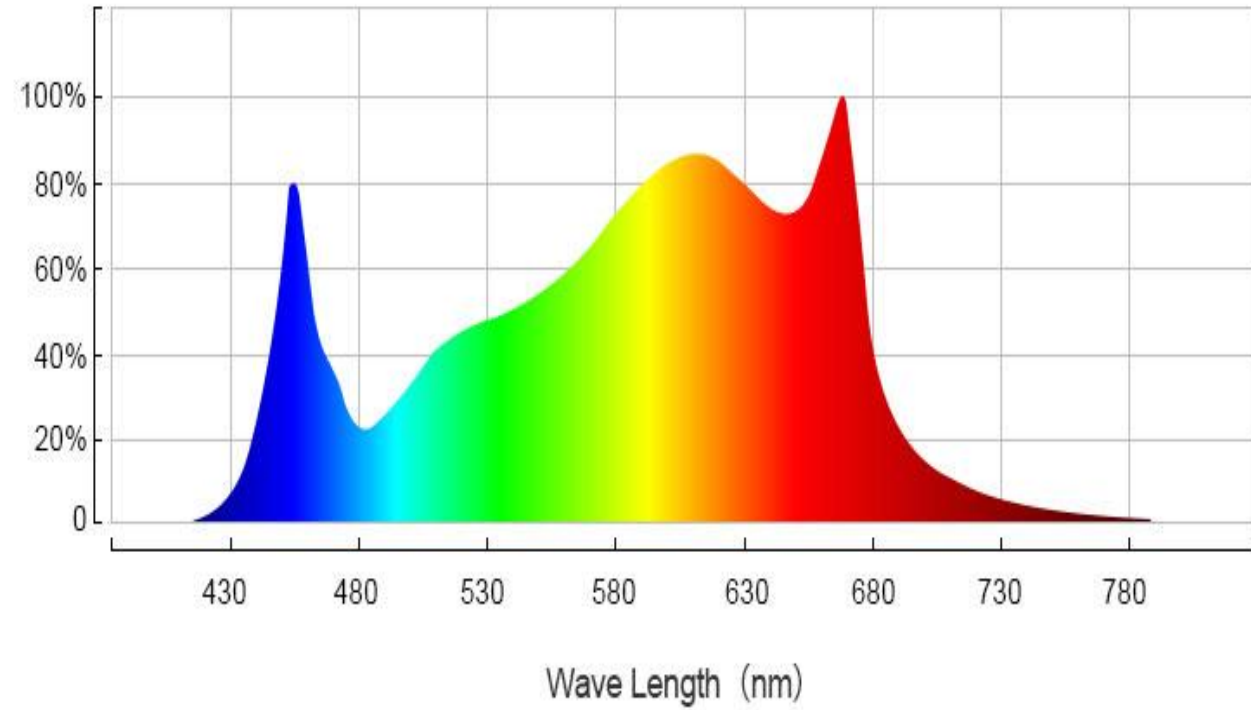

180° Foldable

IP65 Waterproof

Smart control **RJ14** port
(customizable)

www.rhein18.com

Customizable

Spectrum

Relative Spectrum Curve

6"