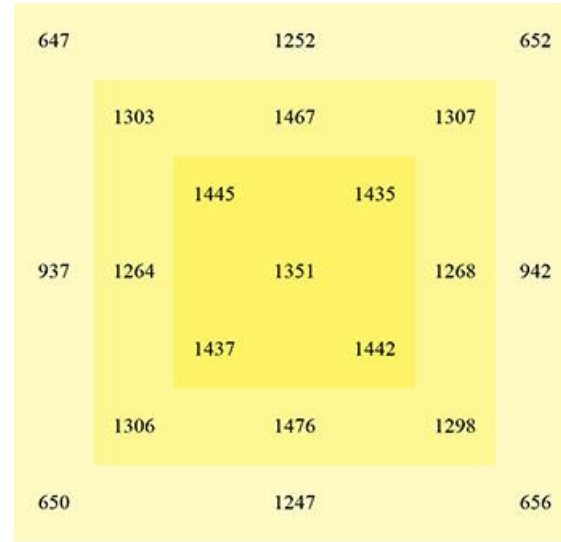

Foldable Dimming function Led plant growth equipment

Item model	RH-1000W-FOLD
Input voltage	AC100-277V
Spectrum	3000K, 6500K, 660nm or cu stomizable
Dimension	1075x800x110mm
Efficacy	2.4umol/j \pm 10% (LED dependent)
Beam angle	120 degree
Warranty	3 / 5 years

180° Foldable

IP65 Waterproof

Smart control **RJ14** port
(customizable)

www.rhein18.com

Customizable

Spectrum

Relative Spectrum Curve

6"

12"

18"

Case

For Container Farm, Hydroponic Growing, Vertical Farm, Mini Garden.

Promote growth over 50%

www.rhein18.com

Adjust Hanging Height to Meet Your Plant's Needs

30"-34" Height
for Seeding