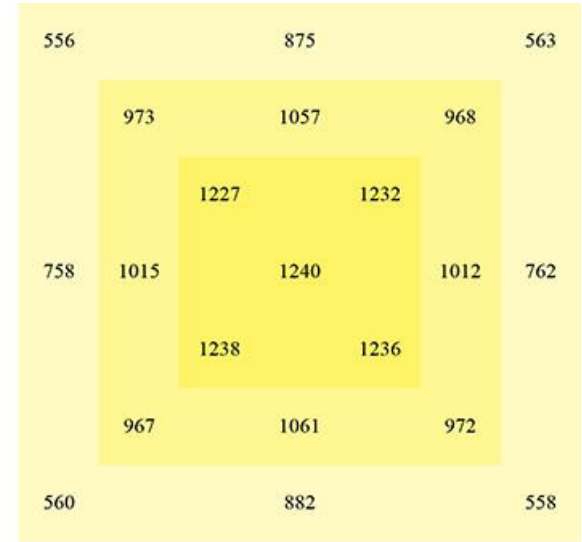

Foldable Dimming function Led plant growth equipment

Item model	RH-1000W-FOLD
Input voltage	AC100-277V
Spectrum	3000K, 6500K, 660nm or cu stomizable
Dimension	1075x800x110mm
Efficacy	2.4umol/j \pm 10% (LED dependent)
Beam angle	120 degree
Warranty	3 / 5 years

180° Foldable

IP65 Waterproof

Smart control **RJ14** port
(customizable)

www.rhein18.com

Customizable

Spectrum

Relative Spectrum Curve

6"

12"

18"

Case

For Container Farm, Hydroponic Growing, Vertical Farm, Mini Garden.

Promote growth over 50%

www.rhein18.com

Adjust Hanging Height to Meet Your Plant's Needs

30"-34" Height
for Seeding