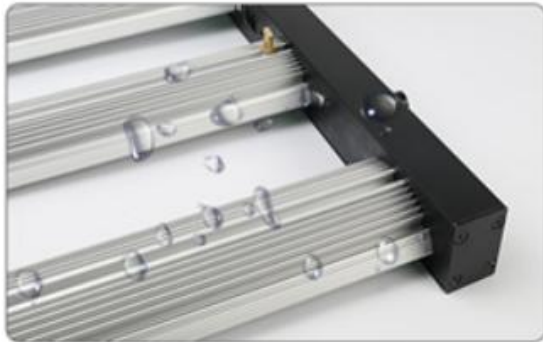

Foldable Dimming function Led plant growth equipment

Item model	RH-1000W-FOLD
Input voltage	AC100-277V
Spectrum	3000K, 6500K, 660nm or cu stomizable
Dimension	1075x800x110mm
Efficacy	2.4umol/j \pm 10% (LED dependent)
Beam angle	120 degree
Warranty	3 / 5 years

180° Foldable

IP65 Waterproof

Smart control **RJ14** port
(customizable)

www.rhein18.com

Customizable

Spectrum

Relative Spectrum Curve

6"