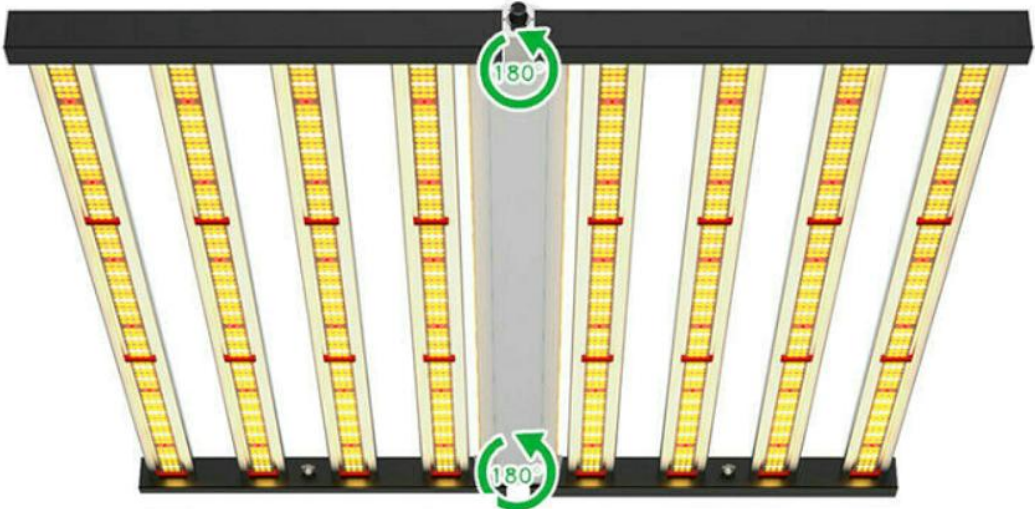

Foldable Dimming function Led plant growth equipment

Item model	RH-1000W-FOLD
Input voltage	AC100-277V
Spectrum	3000K, 6500K, 660nm or cu stomizable
Dimension	1075x800x110mm
Efficacy	2.4umol/j \pm 10% (LED dependent)
Beam angle	120 degree
Warranty	3 / 5 years

Knob+RJ14 Port Dimming

www.rhein18.com

0-10V Controller
Sold Separately

Using a Daisy Chain setup, a Max. of 80 lights.
Can be Connected one 0~10V Controller.
(Sold Separately)

www.rhein18.com

www.rhein18.com

FOLDABLE

180°
Folding

180°
Folding

Voltage: AC100-277V 50-60Hz
Temperature: -20-40°C Lifespan: >50000h
IP65 Lighting Area: 13.5 m²/2m

Product Details

3000K 6500K

0-10v Dimming

UL Listed Driver

180° Foldable

IP65 Waterproof

Smart control **RJ14** port
(customizable)

www.rhein18.com

Customizable

Spectrum

Relative Spectrum Curve

6"