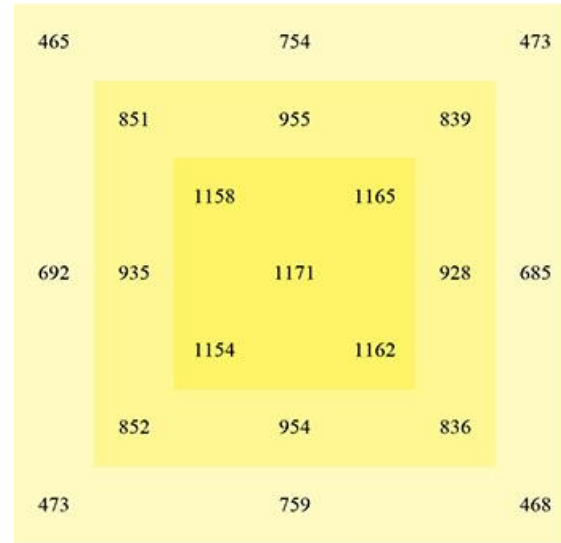

Foldable Dimming function Led plant growth equipment

Item model	RH-1000W-FOLD
Input voltage	AC100-277V
Spectrum	3000K, 6500K, 660nm or cu stomizable
Dimension	1075x800x110mm
Efficacy	2.4umol/j \pm 10% (LED dependent)
Beam angle	120 degree
Warranty	3 / 5 years

180° Foldable

IP65 Waterproof

Smart control **RJ14** port
(customizable)

www.rhein18.com

Customizable

Spectrum

Relative Spectrum Curve

6"

12"

18"

Case

For Container Farm, Hydroponic Growing, Vertical Farm, Mini Garden.

Promote growth over 50%

www.rhein18.com

Adjust Hanging Height to Meet Your Plant's Needs

30"-34" Height
for Seeding