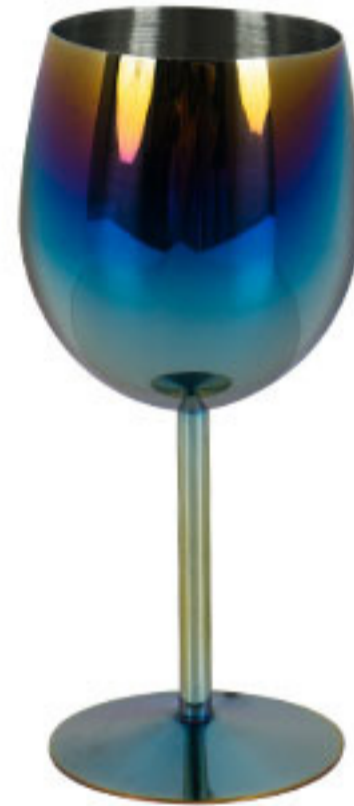

AL-KT1262
Size: 7x7.4x18cm
Capacity: 340ml