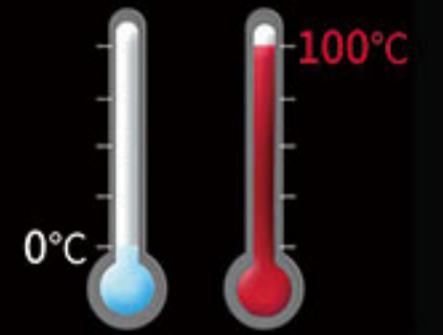

**ECO FRIENDLY**  
High quality food grade high borosilicate glass

**FDA APPROVED AND BPA FREE**

**EASY TO CLEAN**  
Stainless steel infuser is easy to remove and clean

Double wall borosilicate glass can withstand freezing and boiling points