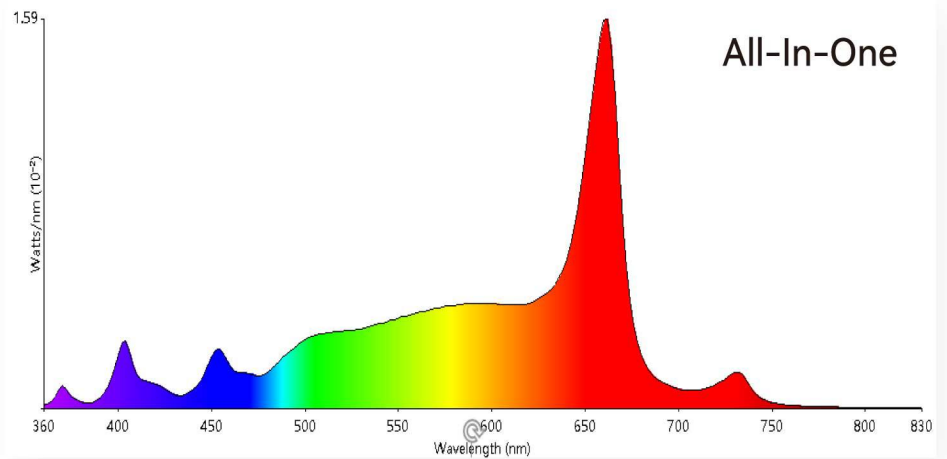

光谱可调技术

ADJUSTABLE SPECTRUM

随时创建光配方，针对性满足不同植物、不同生长阶段的需要。

4 adjustable channels for programmed light recipes for plants in periods.