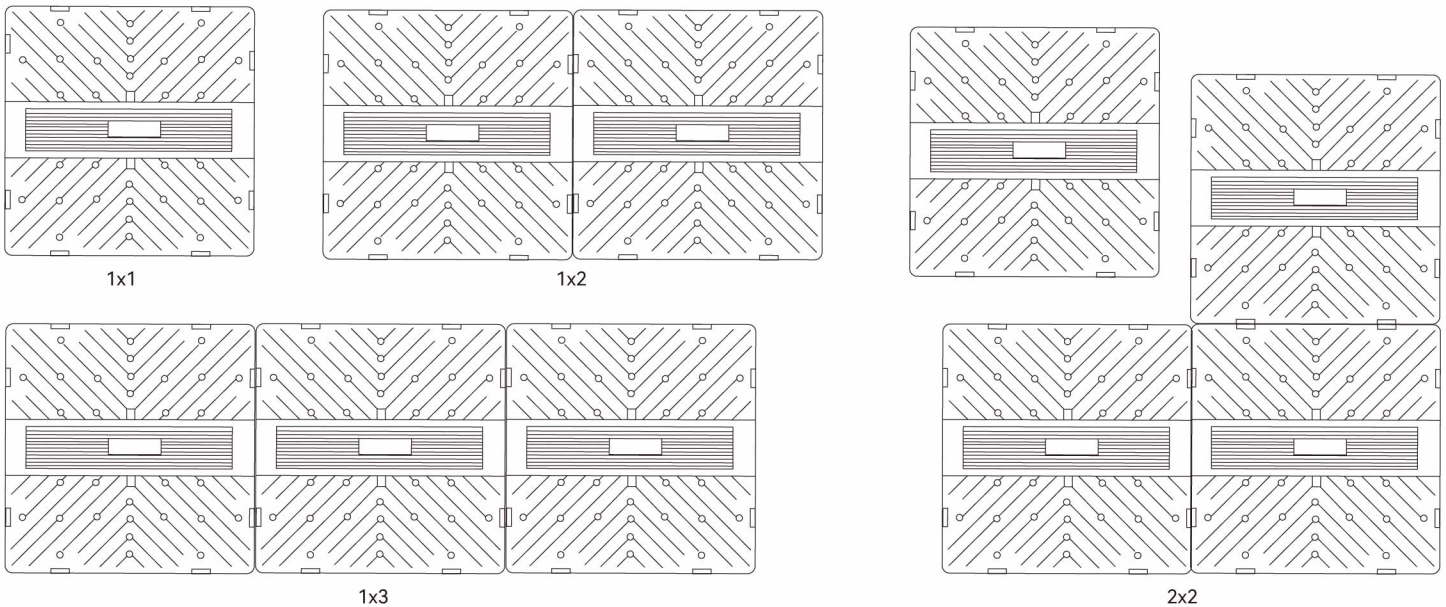

Splicing Options