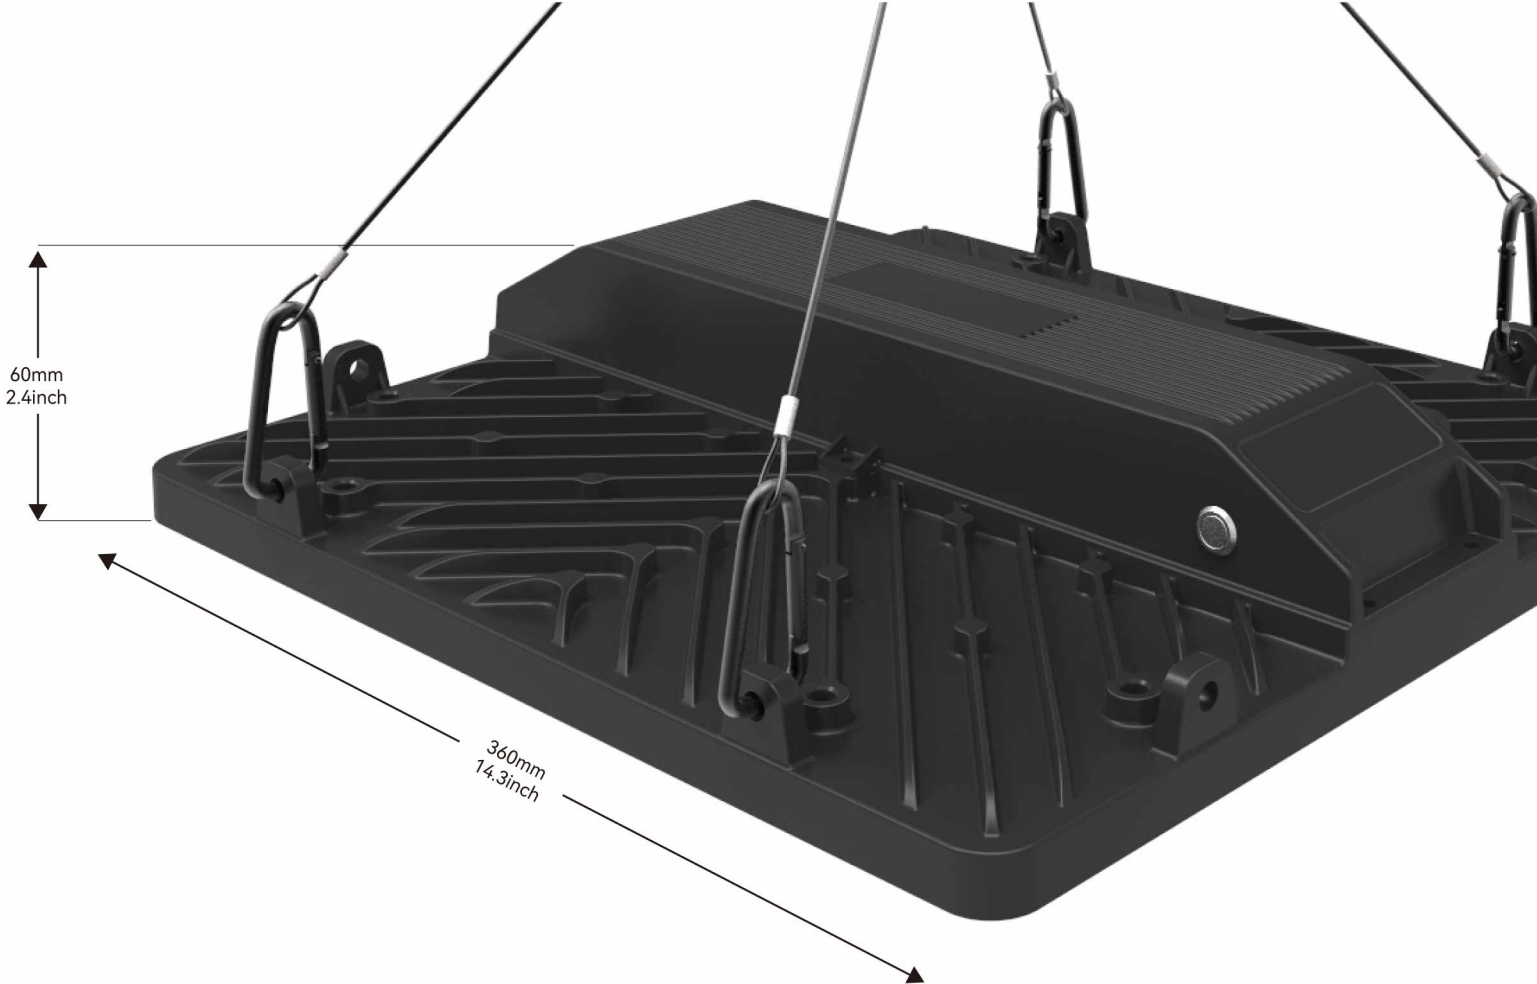

Measurements & Packing

Model	Product Sizes	Gross Weight	Carton Sizes	Carton Weight	CTN/Carton
UP150S	360x360x60mm 14.3"x14.3"x2.4"	4.34KG (9.6lbs)	400x400x160mm 15.7"x15.7"x6.3"	10.2KG (22.5lbs)	2PCS/CTN
UP150P	360x360x60mm 14.3"x14.3"x2.4"	4.34KG (9.6lbs)	400x400x160mm 15.7"x15.7"x6.3"	10.2KG (22.5lbs)	2PCS/CTN

Splicing Options