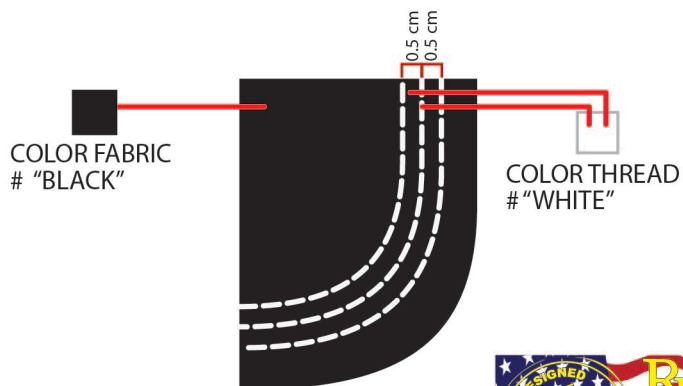

**COLORS CAPS**

- COLOR FABRIC # "RED"
- COLOR FABRIC # "BLACK"
- COLOR THREAD # "RED"
- COLOR THREAD # "BLACK"

**136005**

COTTON  
HEAVY WASHED

**3D**

14 cm

**3D EMBROIDERY**

- COLOR THREA # "BLACK"
- HIGH QUALITY PRINT**
- COLOR PRINT # "BLACK"
- COLOR PRINT # "PINK" (THE PRINT COLOR SAME AS SAMPLE HAT)
- SEWED FABRIC**
- COLOR FABRIC # "WHITE"

STITCHING

COLOR FABRIC # "BLACK"

COLOR THREAD # "WHITE"

WOVEN LABEL

5cm

EMBROIDERY  
COLOR THREAD # "WHITE"

INTERNAL LABEL

INSIDE