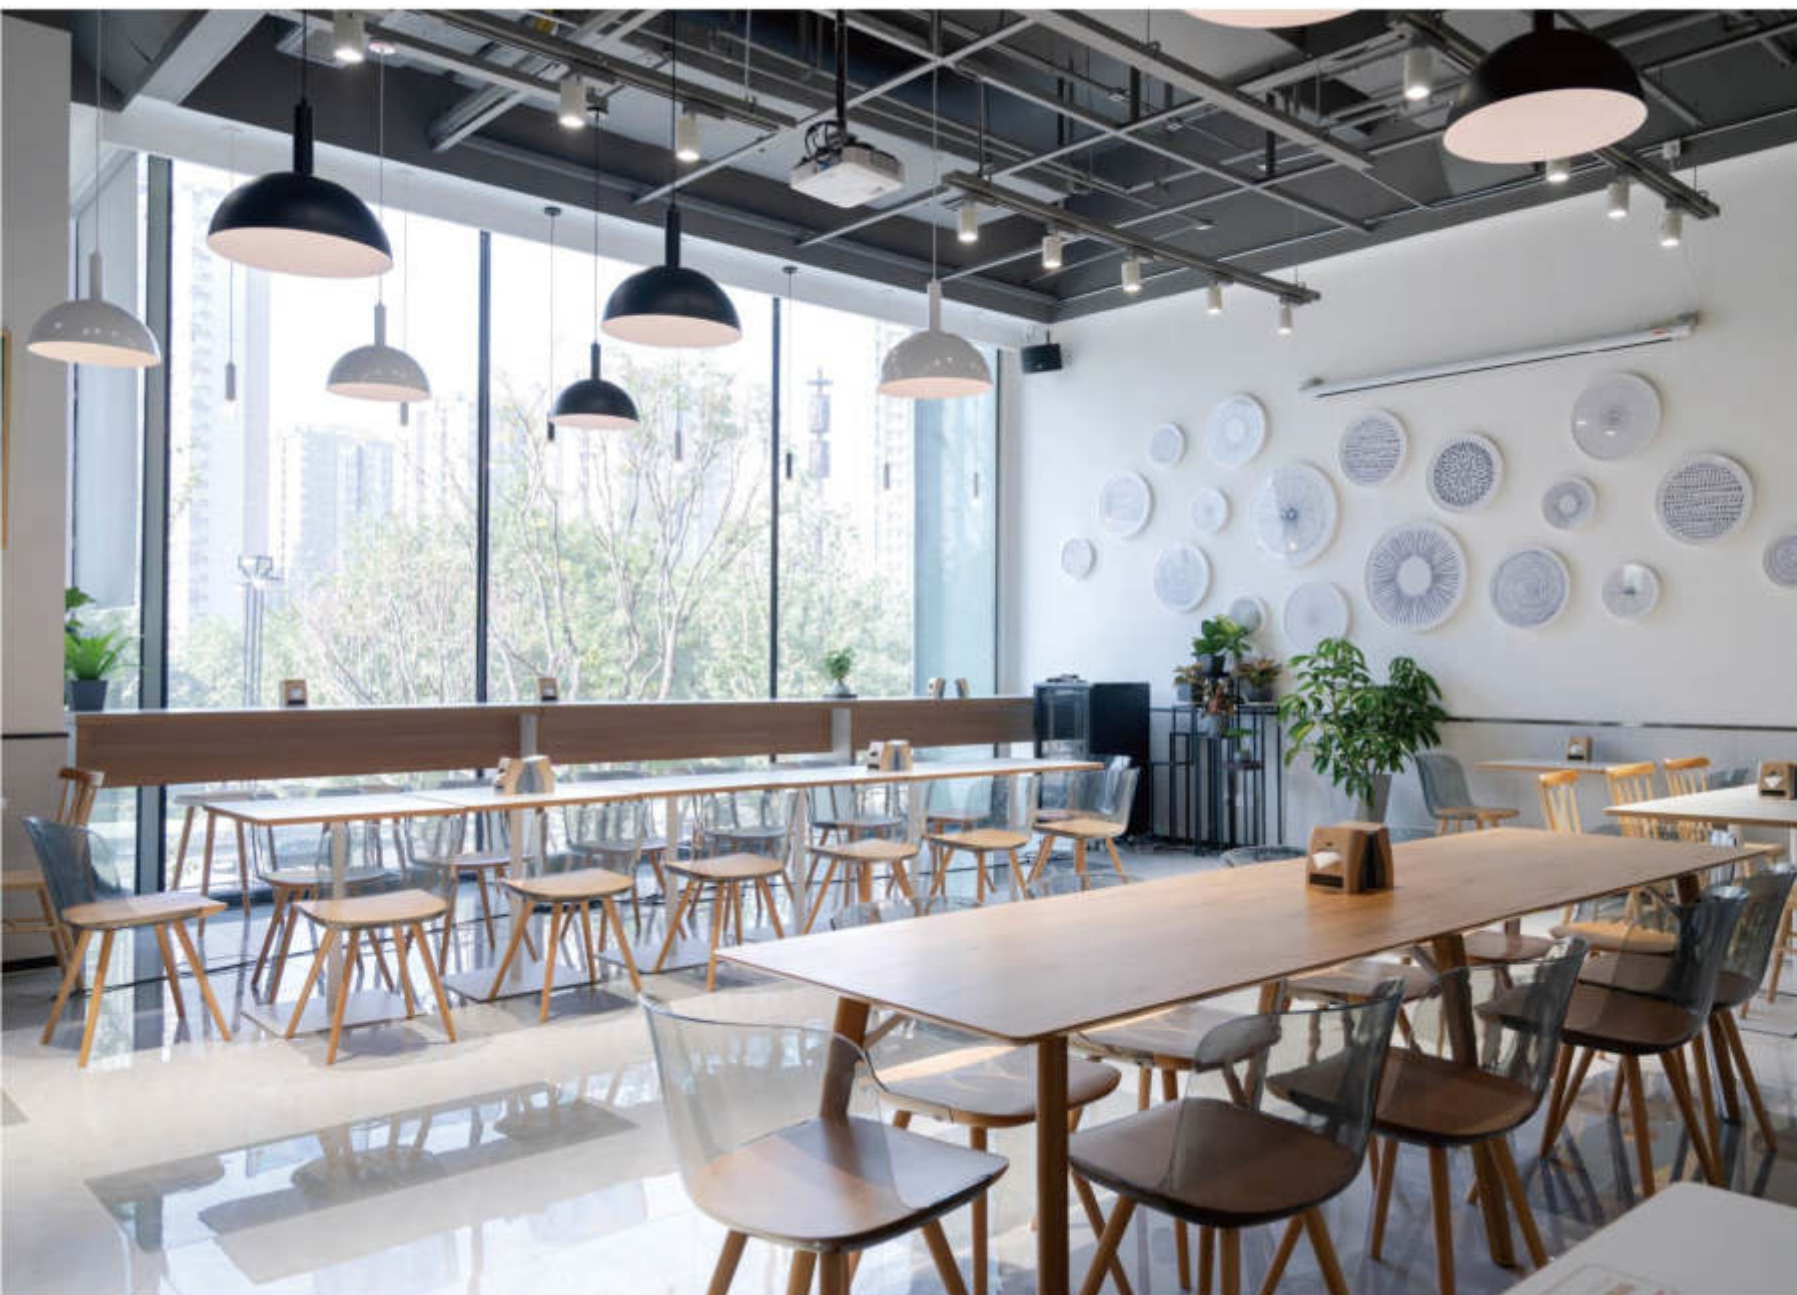

Legnoplasta

PC-8097A L46.5 - W55 - H77 SH46