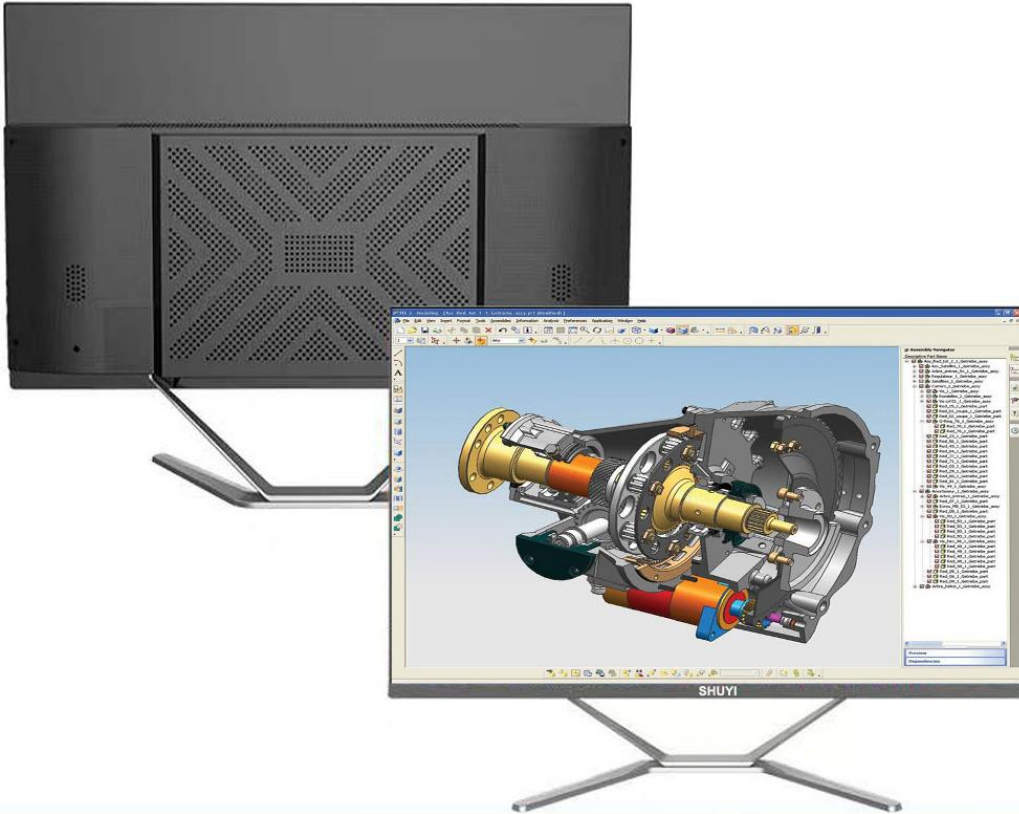

SY-A1003

Size:	21.5inch/23.8inch/27inch
CPU:	I3/I5/I7 11th 12th
RAM:	8GB Up to 32GB DDR4
ROM:	128GB up to 2TB SSD
Material:	Plastic
Camera:	0.3MP/1MP/3MP
Slots:	USB*6, HDMI*1;DCIN*1, VGA*1, RJ45*1; Earphone*1, Microphone*1
Color:	White/Black

Henan Shuyi Electronics Co., Ltd.
河南舒怡电子产品有限公司

Address:276-3, 2nd Floor, 3th Building, Dongqing Street 26, Gaoxin District, Zhengzhou City, Henan Province,China
Contact Person:Hillary Lei E-MAIL: hillary@shuyielectronics.com WHATSAPP&WECHAT&MOBILE:008615978642697 Alibaba
Link:shuyielectronics.en.alibaba.com,Web Link: <https://www.shuyielectronics.com>