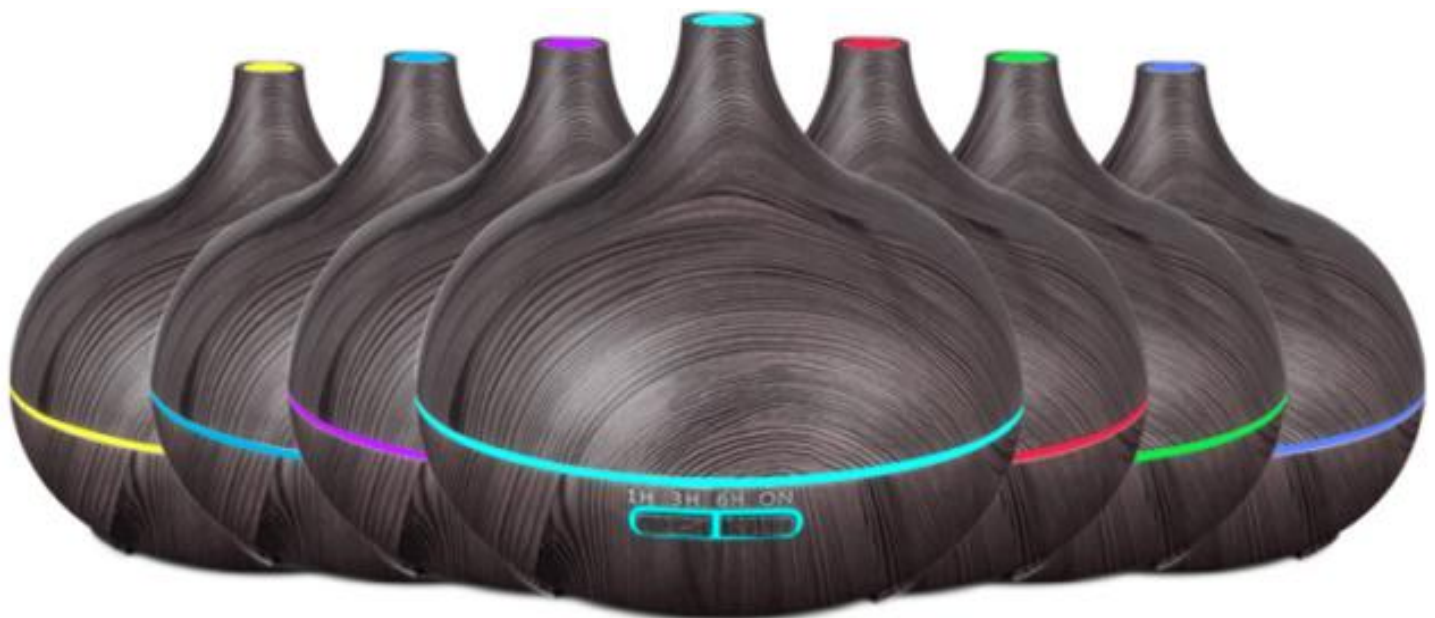

# SHENZHEN EWONG TECHNOLOGY CO.,LIMITED

NO 69 HuTian Road,PingDi, LongGuang,Shenzhen China

Tel/Wechat/whatsapp: +86-13713873792 Email: sales@ewong-tech.com

<b>YN01 Pointy nose Aromatherapy Aroma Diffuser Machine 550ML</b>	
<b>Material</b>	PP+ABS + electronic
<b>Tank</b>	550ml
<b>PCS/CATON</b>	18PCS/Carton
<b>Prouct size</b>	168*168*145mm
<b>Box size</b>	173*173*155mm
<b>A Master box</b>	535*360*495mm 18PCS/carton G.W:11.4KG
<b>B Master box</b>	535*360*640mm 24PCS/carton G.W: 14.1KG
<b>Single weight</b>	570g
<b>Color For choice</b>	Deep wood grain, Light wood grain
<b>Machine noise</b>	≤ 20DB
<b>Spray quantity</b>	40-65ML/H
<b>Electric Parameters</b>	24V/0.65A/10-14W
<b>Adapter line length</b>	170cm
<b>Certificate</b>	CE,FCC,ROHS
<b>Work time</b>	about 6-12hours with full water
<b>Applicant area</b>	about 10-15 square meter
<b>Spart Parts</b>	Remote control, Aroma Diffuser Machine, Measure cup, Adapter,Manual

## 7 Soothing color LED light Aroma Diffuser Aromatherapy Machine

It can be cycled through or setted it to any favorite color and the light can be setted to either dim or bright model

# Seven colors

red

Pink

Purple

Green

Cyan

Blue

Light wood grain

Deep wood grain