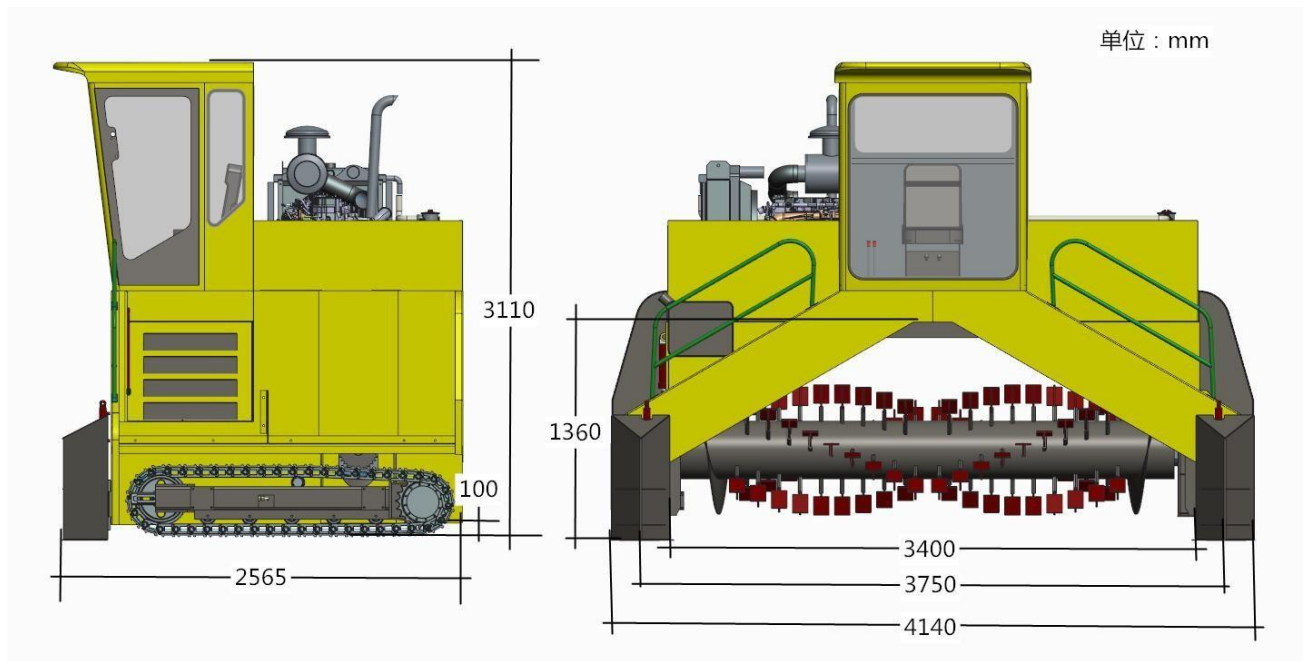

## M3600 COMPOST TURNER

## Specification

Model	M3600		Ground clearance	100mm	H2
Rate Power	95KW (128PS)		Ground pressure	0.51Kg/cm <sup>2</sup>	
Rate speed	2200r/min		Working width	3600mm	Max.
Fuel consumption	≤235g/KW·h		Working height	1360mm	Max.
Battery	24V	2×12V	Pile shape	Triangle	42°
fuel capacity	120L		Forward speed	L: 0-8m/min H: 0-24m/min	
Crawler tread	3750mm	W2	Rear speed	L: 0-8m/min H:0-24m/min	
Crawler width	300mm	Steel with shoe	Feed port width	3600mm	
Oversize	4140×2630×3110mm	W3×L2×H1	Turning radius	2600mm	min
Weight	5500kg	Without fuel	Drive mode	Hydraulic	
Diameter of roller	823mm	With knife	Working capacity	1250m <sup>3</sup> /h	Max.

Crawler type: steel with rubber shoe