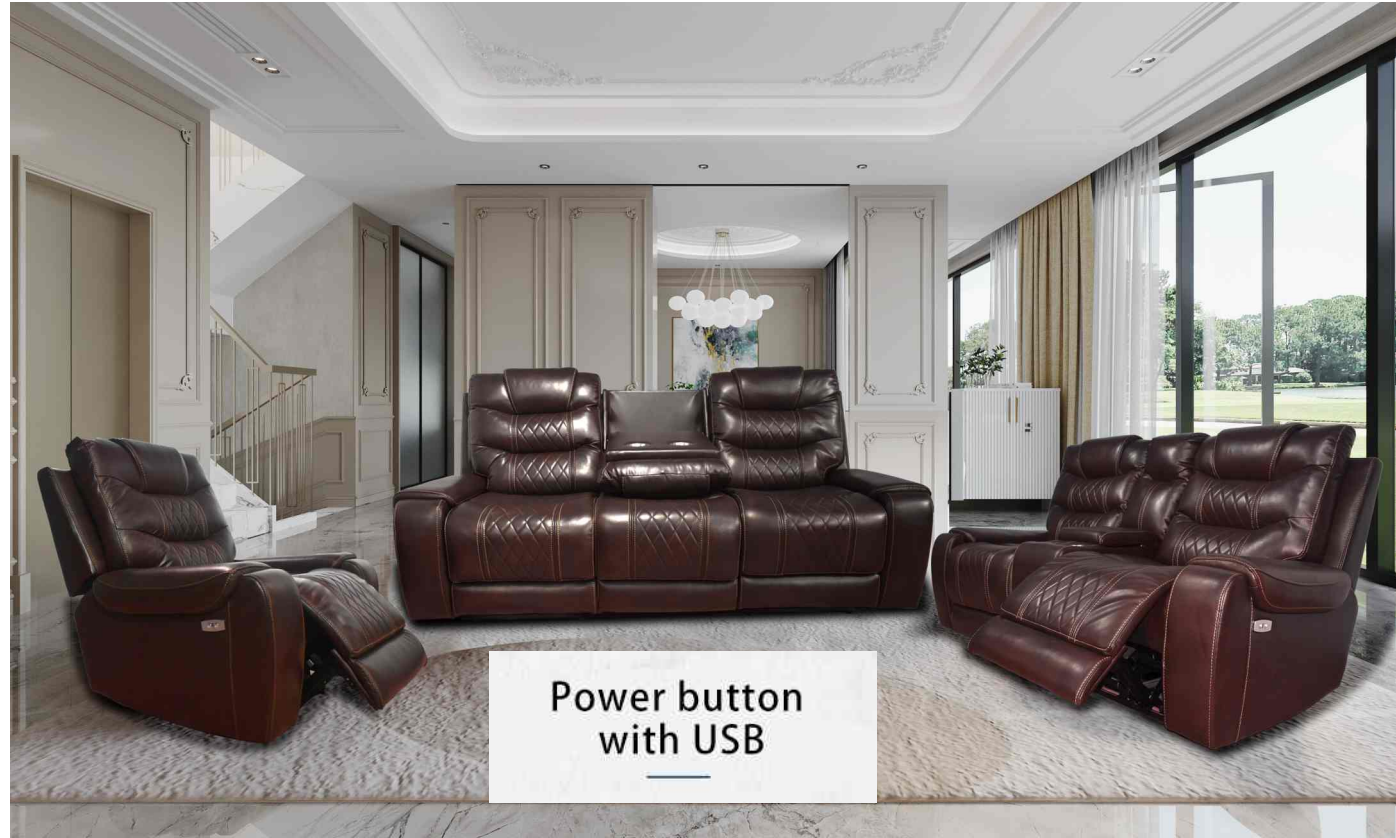

6171

Container QTY	19Sets/40HQ					
Product Size	1R	110*100*103	CBM (m³)	1.13	N.Weight (KG)	42
	2RR	198*100*103		2.04		65
	3RR	224*100*103		2.31		78
	1R+2RR+3RR			5.48		185
Package Size	1R	111*83*74	CBM (m³)	0.68	G.Weight (KG)	47
	2RR	201*83*74		1.23		72
	3RR	225*83*74		1.38		85
	1R+2RR+3RR			3.30		204