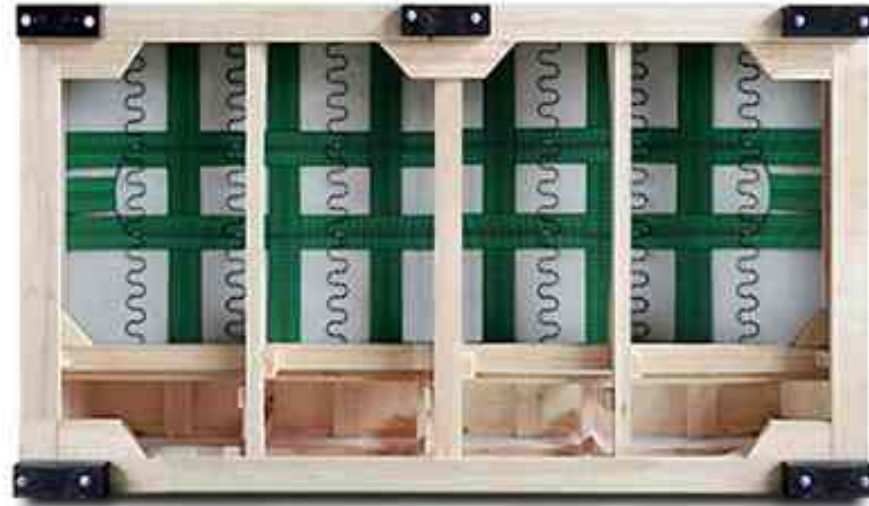

SERPENTINE SPRING BASE

Shock-absorbing load / Not easy to deform

Clean and tidy