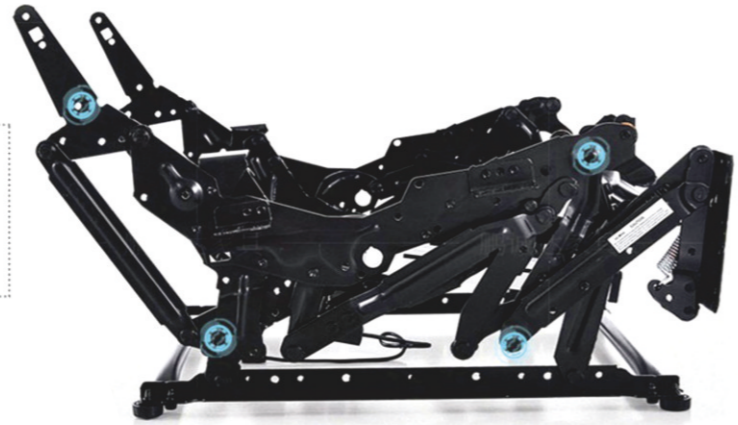

Alloy steel frame
Bearing capacity **160KG**

Chair Mechanism Choice