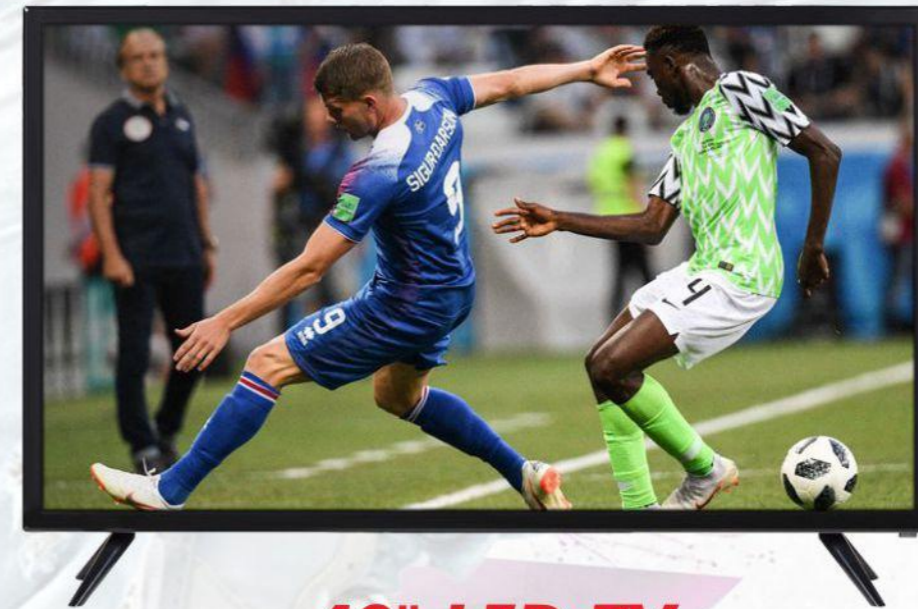

42" LED TV

Name of product: LED TV
Model No: JR-42
Brand: JERRY
Power Output: 36W

Gross weight: 8.1kg
Voltage: AC110~240V 50/60Hz
Dimensions: 1050*120*650mm
Container QTY 40HQ: 781pcs