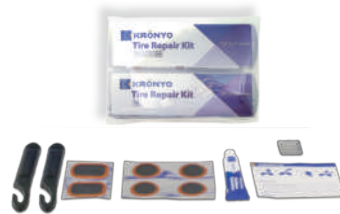

Usage

1.  Rub off
2.  Use the rubber solution
3.  Take off the foil
4.  Fix the patch with a roller stitch

Tire Repair Tools (Bike)

Cu'ft: 1.2'
N.W.: 11.3kgs
G.W.: 12.3kgs

TBIC-31

120x41x22mm

18 boxes/ color box
12 color boxes/ CTN.