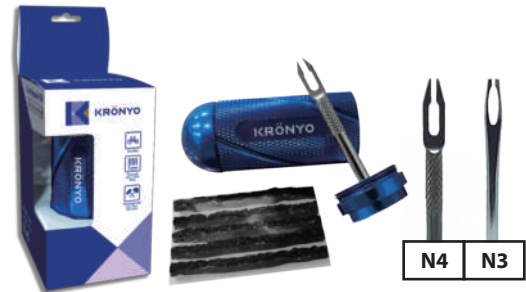

TBIC-111

set/ CTN.

Cu'ft:
N.W.:
G.W.:

Double-ended tool
Needle Dia.: 2.3mm
Plug length: 107.5mm
Assembled: 115.7*17.5mm

TBIC-109(Round)

set/ CTN.

Cu'ft:
N.W.:
G.W.:

Tool Dia. 25.3mm
Needle Dia.: 4mm or 3mm
Plug length: 72.8mm
Assembled: 75.5mm
Material: Aluminum Alloy
Color: Rubine red/Red/Orange/
Yellow/Green/Cyan/Blue/Violet/
Purple/Black/White/Gray