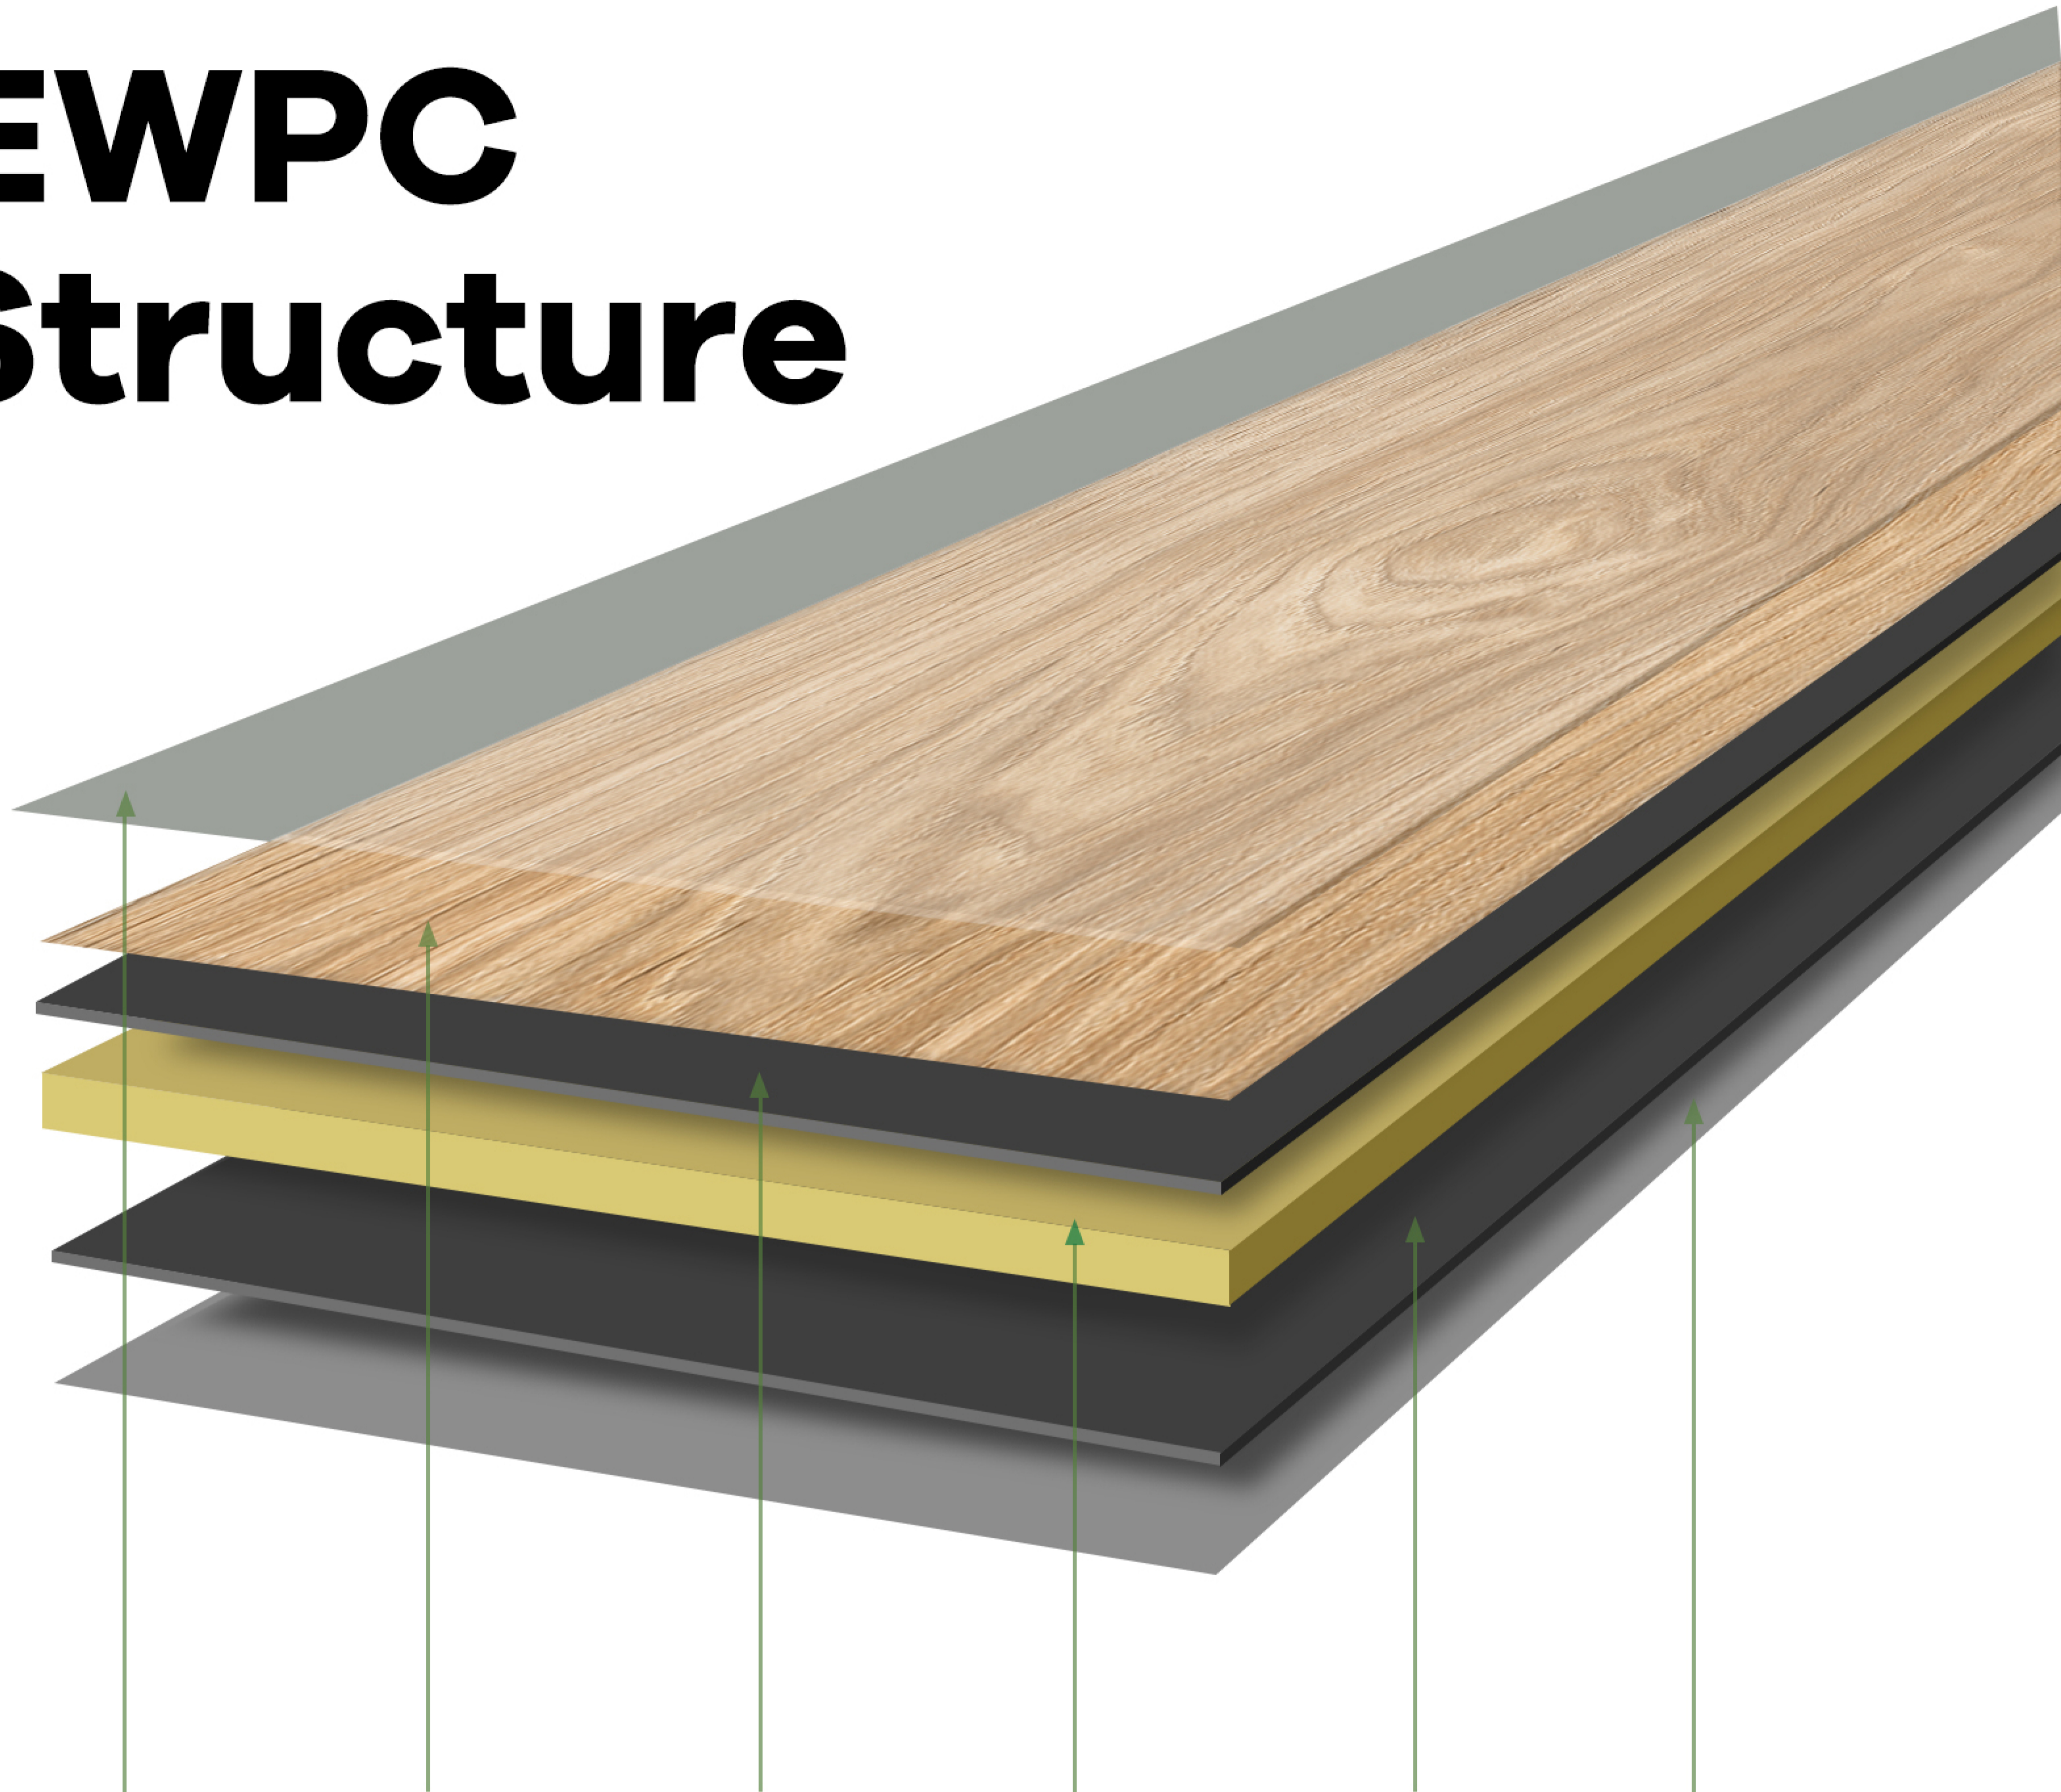

# EWPC Structure

WEAR LAYER    DECOR FILM    SPC CORE    EWPC CORE    SPC CORE    UNDERAYMENT

**\* EXQUISITE DESIGN**

LVT TOP LAYER IS A REAL WOOD LOOK WITH A DEEP EIR TEXTURE.

**\* WATERPROOF**

CAN BE INSTALLED IN WASHROOMS.

**\* PERFECTLY STABLE**

SPC TOP AND BOTTOM FOR MINIMAL EXPANSION LEVELS .

**\* NO DELAMINATION ISSUE**

ADVANCED PROCESSING TECHNOLOGY FOR NO DELAMINATION ISSUES.

**\* SOFT FEELING, BAREFOOT FRIENDLY.**