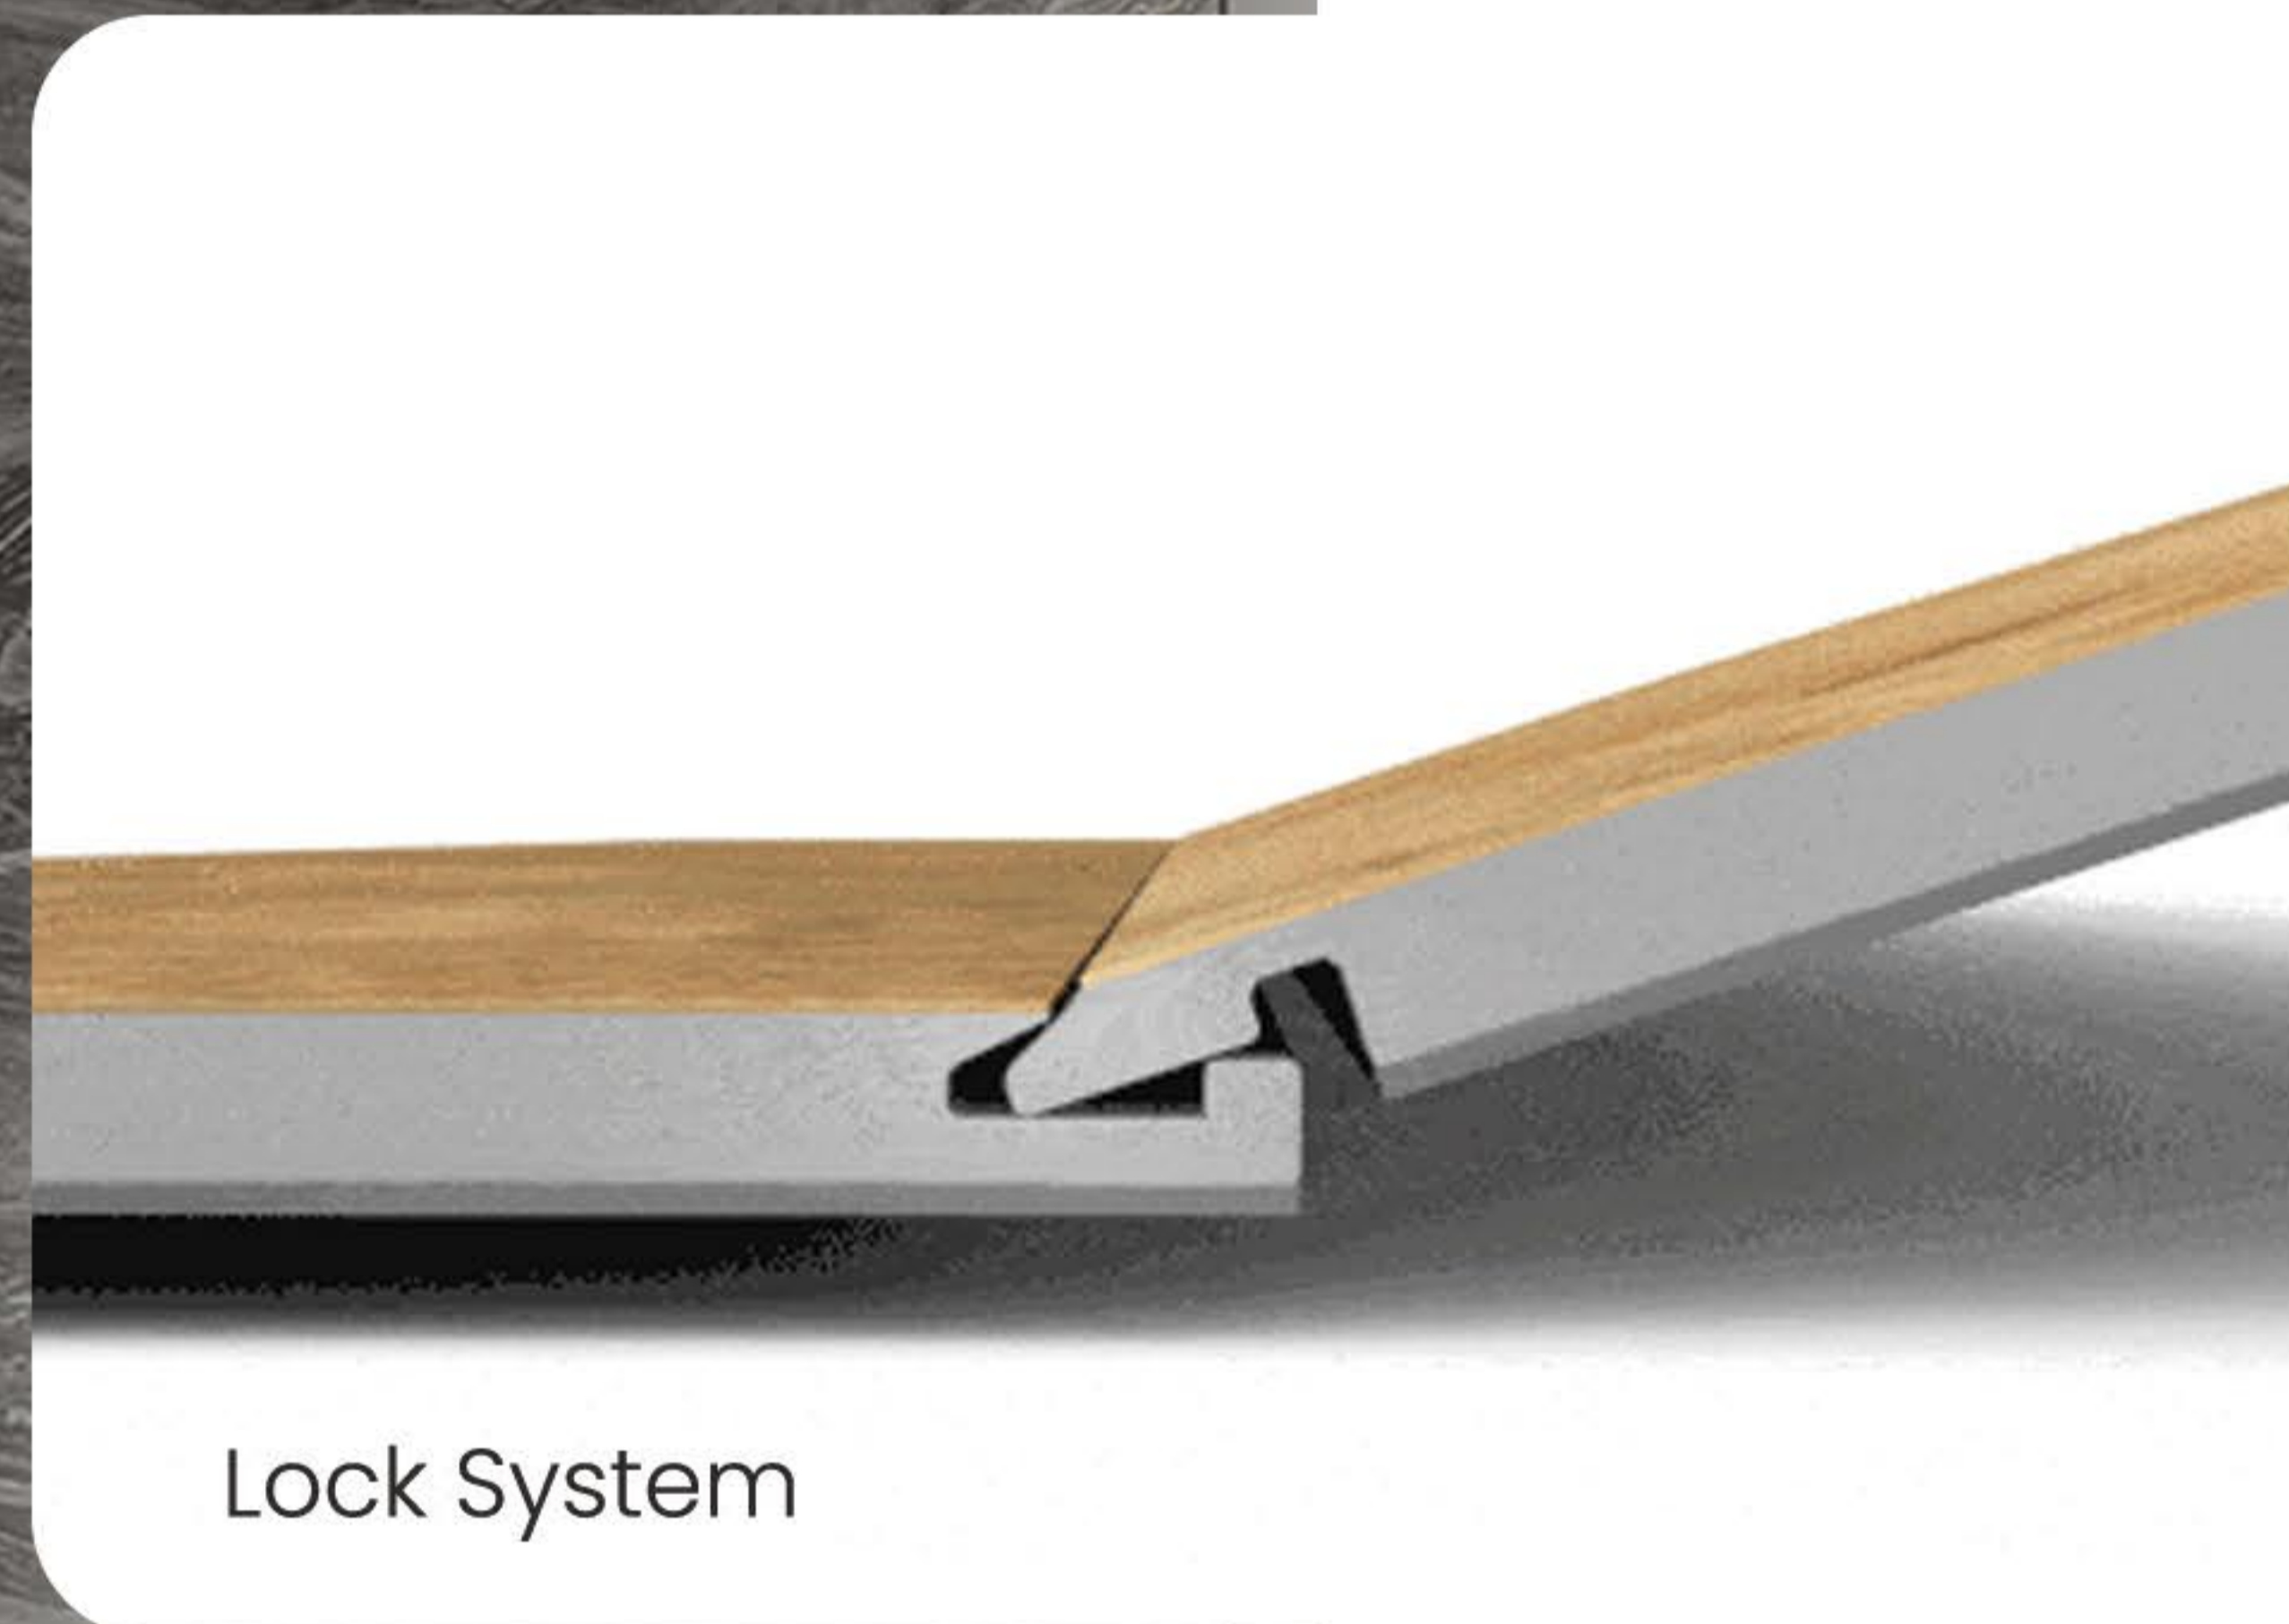

Seamless for Cleaner.

Thousands of designs available.

Can be Installed on Old Tiles Directly.

**Fantastic Solutions for Interior Decoration**

## Installation and Accessories

Fast installation achieved by the tongue and groove system, and silicone adhesive. Customers can do DIY at home.

The perfect click lock system can prevent the intrusion of the water , so it can be put in the WASHROOMS.

The exquisite profile makes the SPC wall panel more luxurious due its beautiful ending for the SPC wall panel. It can be perfectly matched with your SPC wall panel.

With the help of the silicone adhesive, the wall panel can be firmly fixed onto the top of wood, tiles, metal, and other constructions.