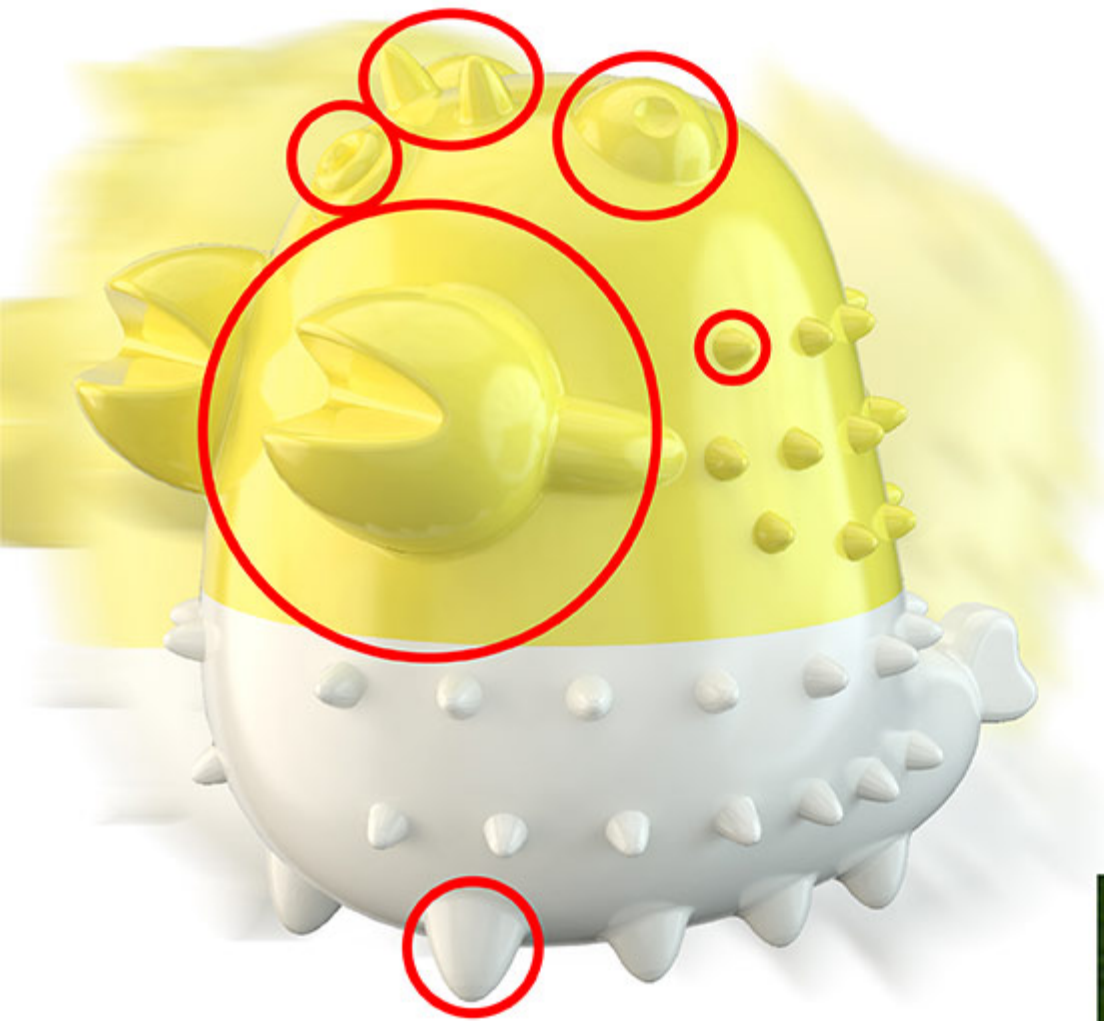

Go Public in June, 2020