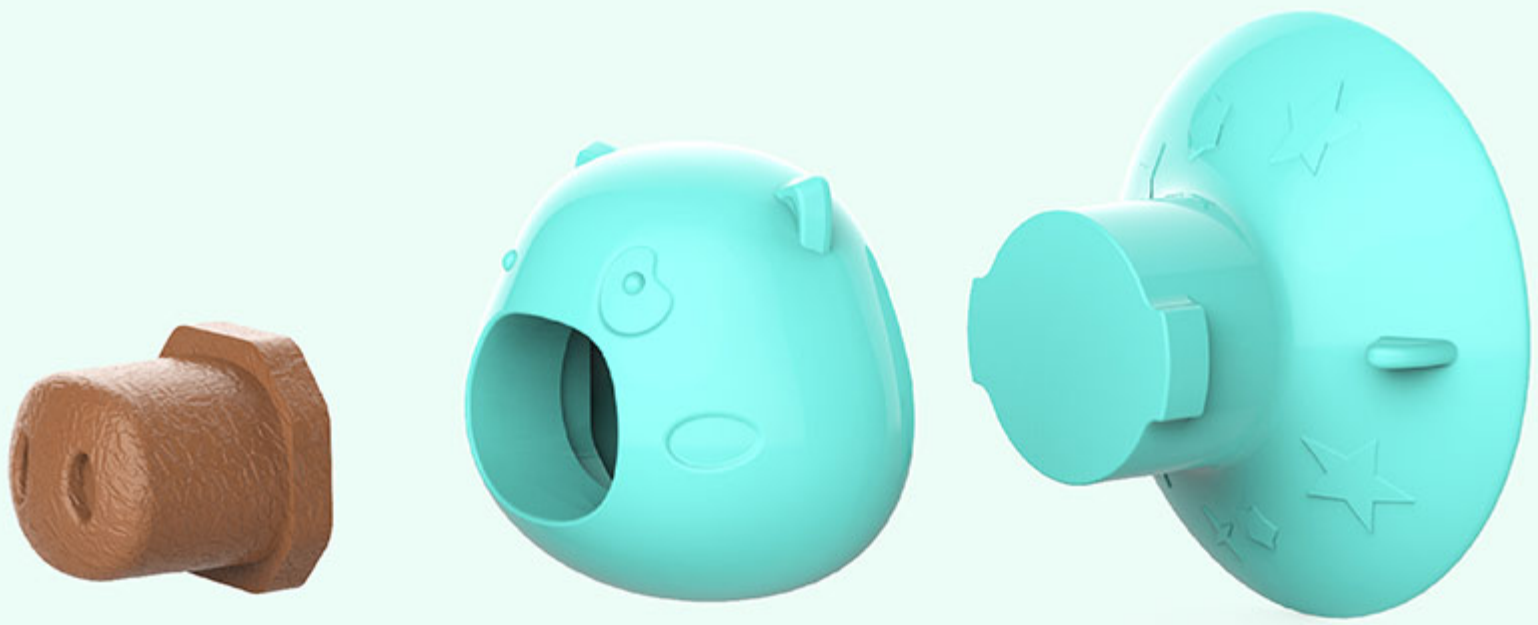

Pig Shape Dog Treat Toy
with Suction Cup

■ Green

■ Yellow

■ Turquoise

■ Red

[Product Information]

Color: Turquoise, Green, Yellow, Red

Material: TPR