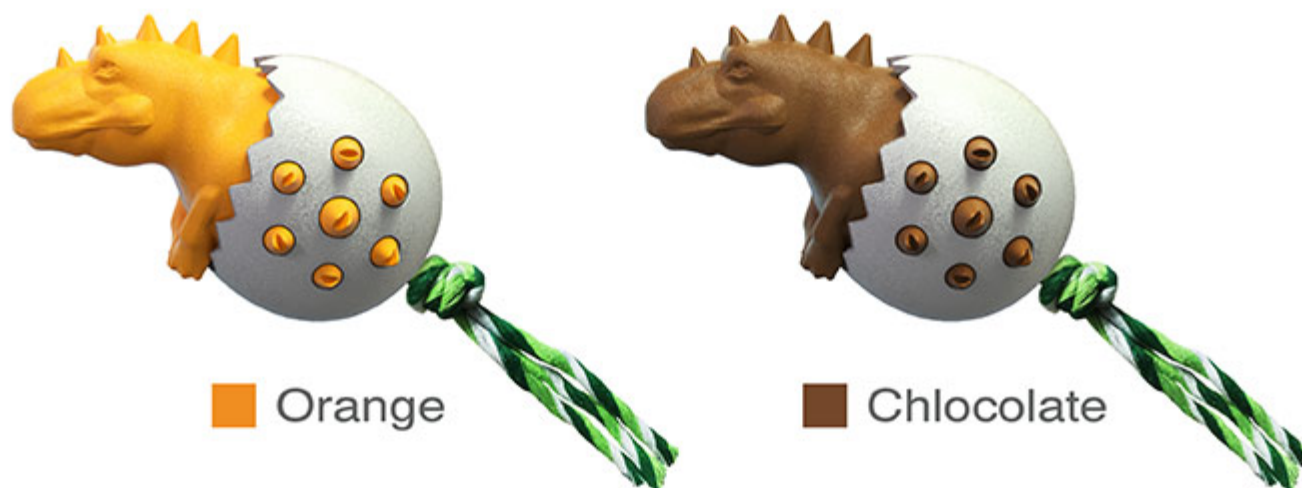

[Cotton dog rope toy included] The tail is designed with a cotton dog rope toy, which is resistant to abrasion and bite, which can stimulate the dog's interest in biting and make the dog fall in love with this toy.

Zigzag massage bumps.

The zigzag massage bumps of different sizes and strengths are arranged irregularly. While chewing the toy, the dog can remove dental calculus, dirt or dog food residue by rubbing the teeth with the teeth bumps, which can effectively protect the dog's teeth and oral health.

Cotton dog rope toy

Comes with a dog cotton rope toy, which can increase the dog's interest in playing.

■ Turquoise

■ Yellow

■ Green

■ Orange

■ Chocolate

[Easy to use]

When the dog is playing, the teeth can be cleaned at the same time to ensure that the dog's teeth are healthy every minute and every second. The toy can improve the dog's intelligence and reduce his daily anxiety, and can also prevent the dog from destroying the furniture and clothes at home.