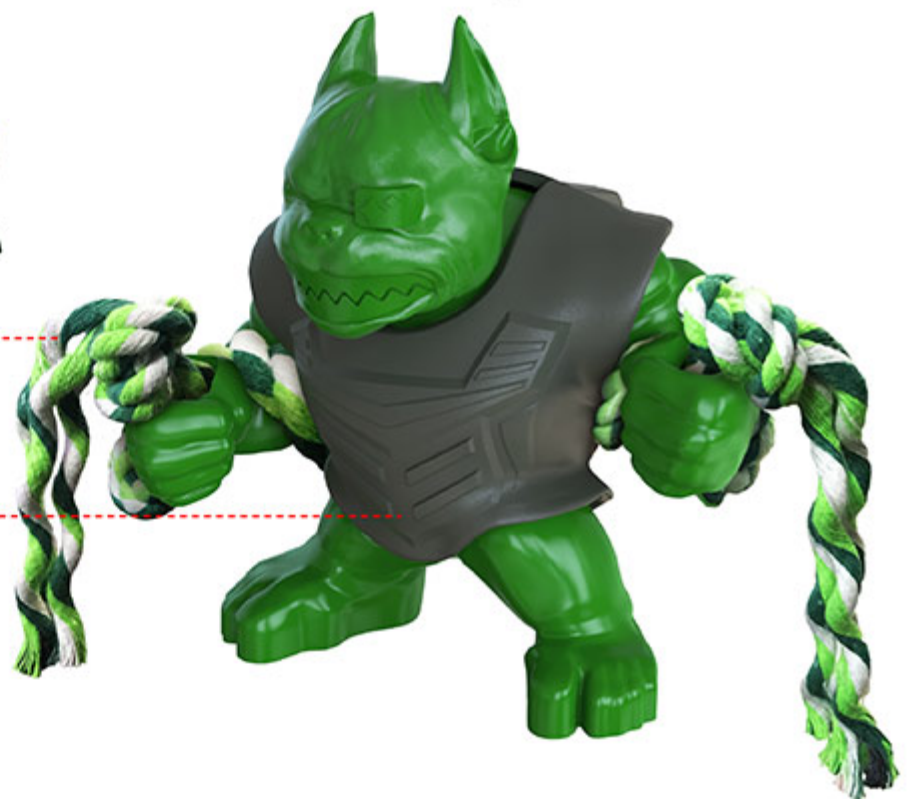

[With dog chew cotton rope design] The toy body is wrapped with an extended cotton dog chew rope, which can not only stimulate the dog's interest in biting, but also protect the toy body from damage caused by the dog's long-term biting. The end of the cotton dog chew rope is equipped with a reinforcing knot, which attracts the dog's interest in playing and makes the dog fall in love with the toy.

[Sturdy and not easily damaged] This is a dog toy that is resistant to biting, falling, and smashing. The armor-like shell is made of high-hardness nylon raw material. The high-elastic body is made of high-toughness and soft TPR, which can be used in large, all kinds of medium and small dogs. It will not be destroyed even if it is used for a long time. But for your dog's health, we recommend that you use it for no more than 20-30 minutes a day.

Cotton dog chew rope

It comes with a cotton dog chew rope, which can stimulate the dog's interest in biting and make the dog fall in love with this toy.

Nylon armor shell

The shell is made of high-hardness nylon material, which is resistant to abrasion and bite, and can be used by dogs for a long time.

[Tug-of-war toy] The owner holds the eagle's head, and the dog bites the cotton rope to tug-of-war. It can not only enhance the tacit understanding between the owner and the dog, but also improve the dog's physical fitness.