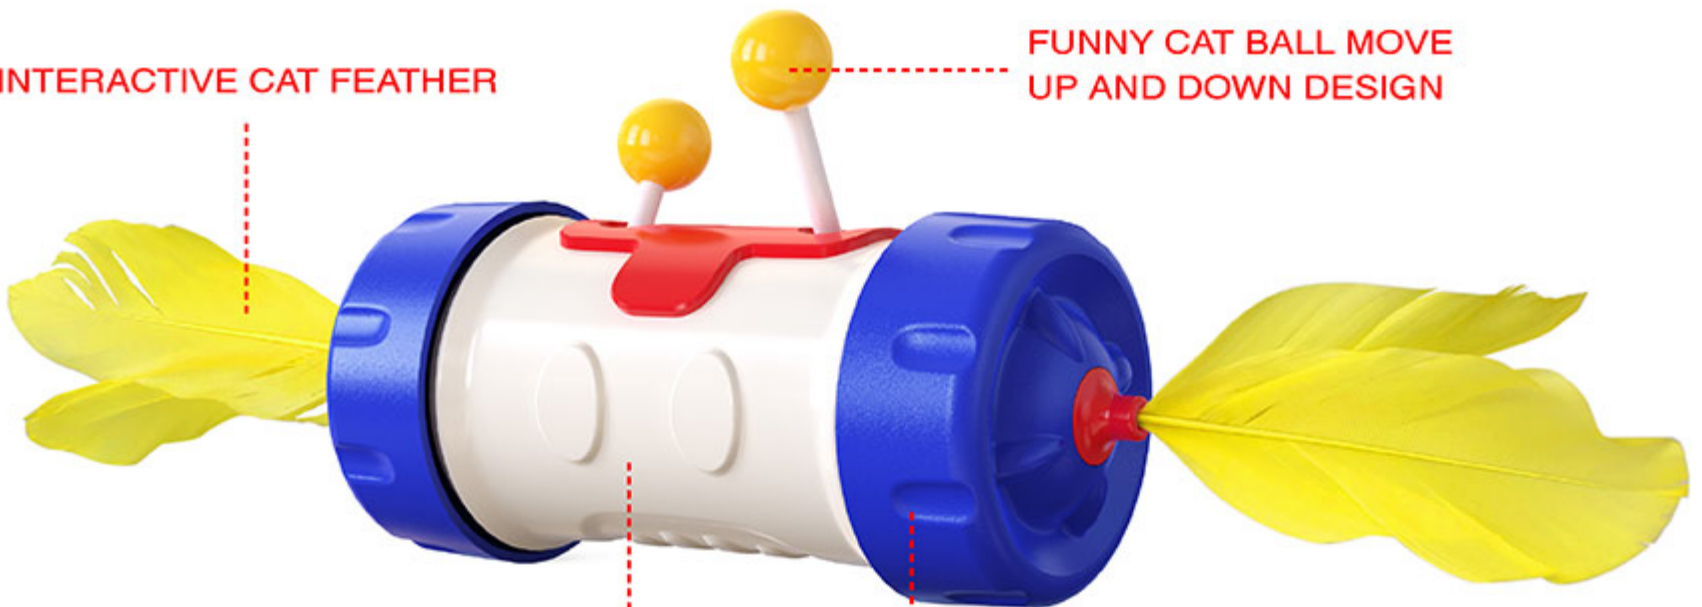

INTERACTIVE CAT FEATHER

FUNNY CAT BALL MOVE UP AND DOWN DESIGN