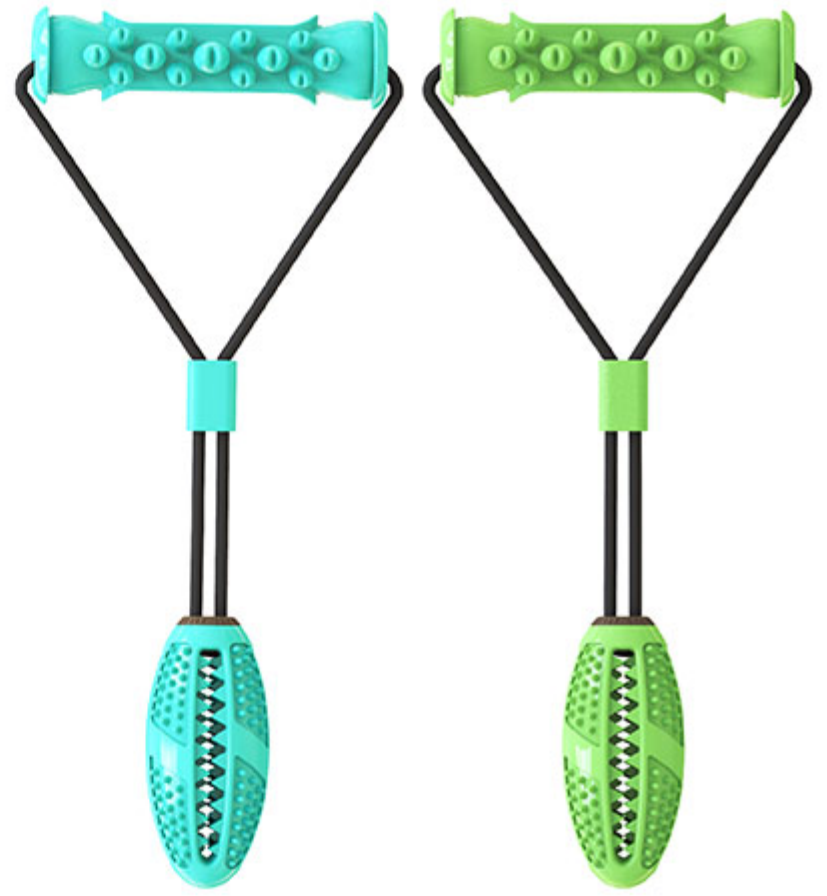

C SERRATED MOLAR STICK

Composed of serrated molar protrusions and molar aisles of different heights and sizes, which can deeply and comprehensively clean dog's front teeth, molar teeth and cuspid teeth.

C

Type A:

Type B:

 Turquoise+Red

 Turquoise

 Green

This toy is suitable for dogs in any age to play, also can be played interactively indoor or outdoor.

[Product Information]