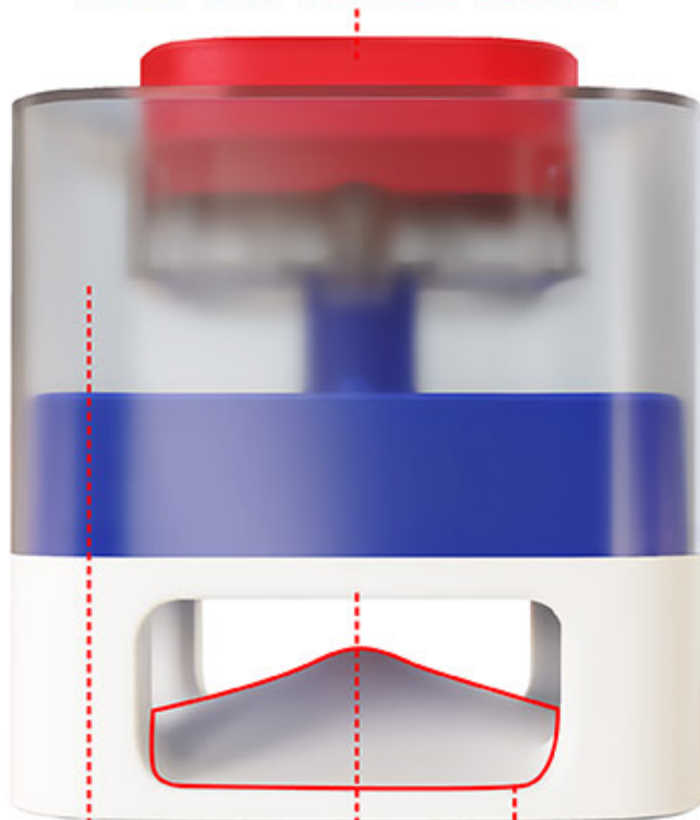

Material: ABS, TPR

Weight: 5.99 oz

Size: 4.17*4.17*3.58 in

Pets: Suitable to cats in any size

CWTSQ01

FUN PET FOOD CATAPULT-SQUARE

PRESS THE FOOD DROP BUTOON

TRANSPARENT GRANARY FOOD DROP OUTLET TOWER-SHAPED FOOD SLOPE