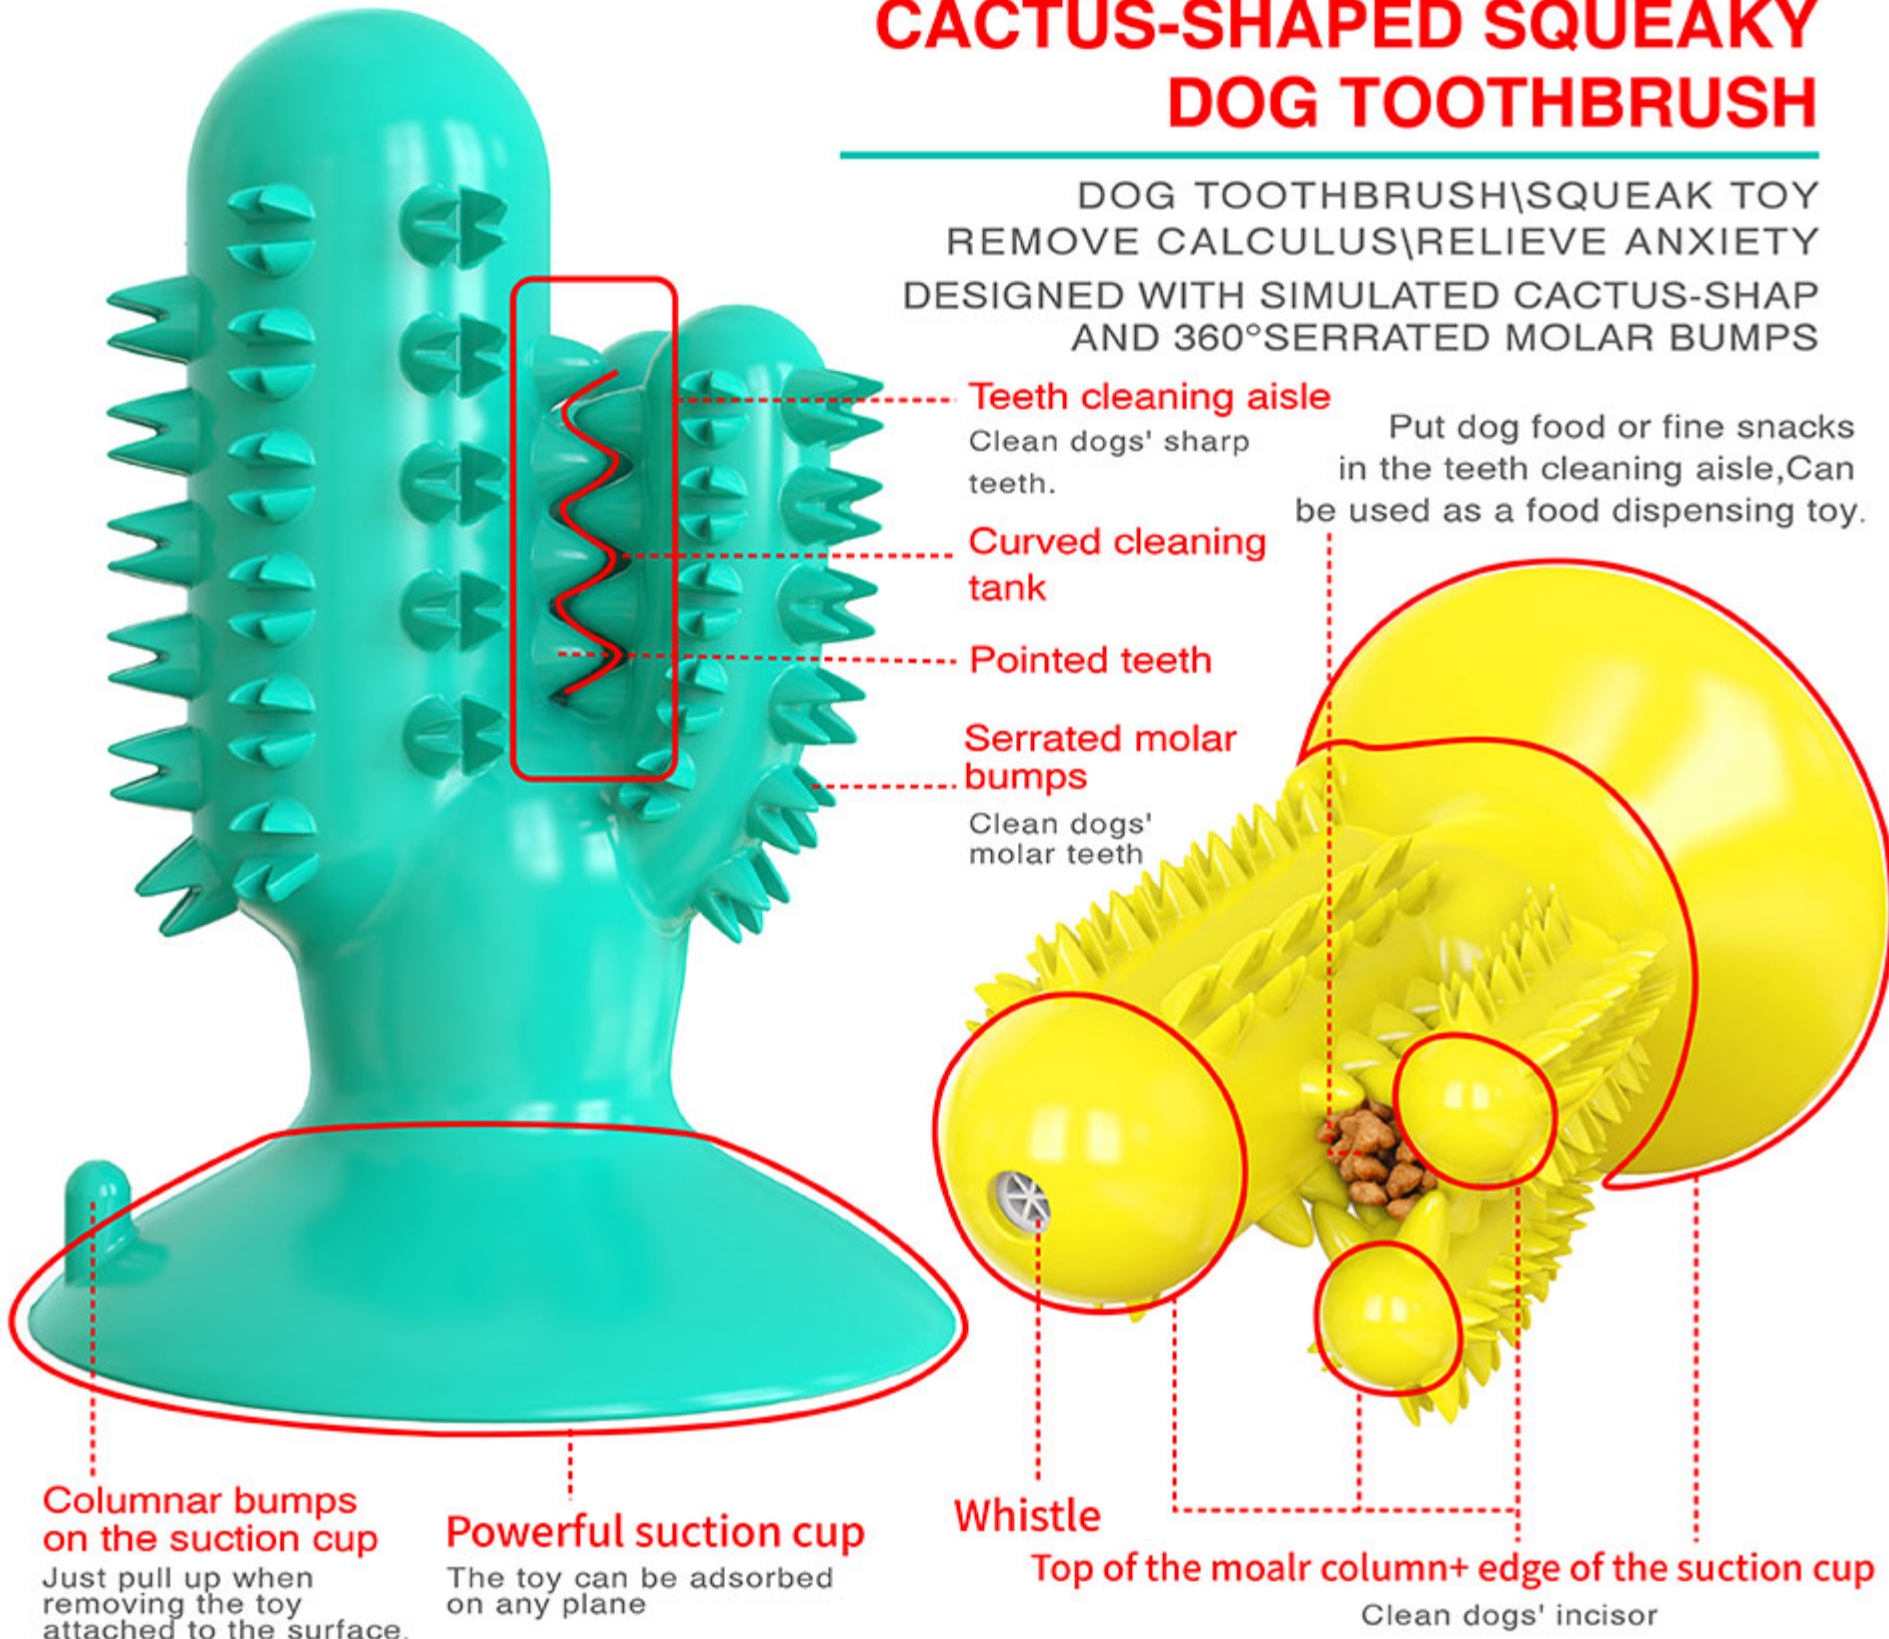

Columnar bumps on the suction cup

Just pull up when
removing the toy
attached to the surface.

Powerful suction cup

The toy can be adsorbed
on any plane

Whistle

Top of the moalr column+ edge of the suction cup

Clean dogs' incisor

■ Yellow

■ Green

■ Turquoise

The dog toothbrush can be adsorbed on the floor or on the wall, which makes it more convenient for pet dogs to use, and bring some interactive fun!

Dog toothpaste or attractant can be applied on the molar teeth of the teeth cleaning aisle, which will better clean dogs' teeth.