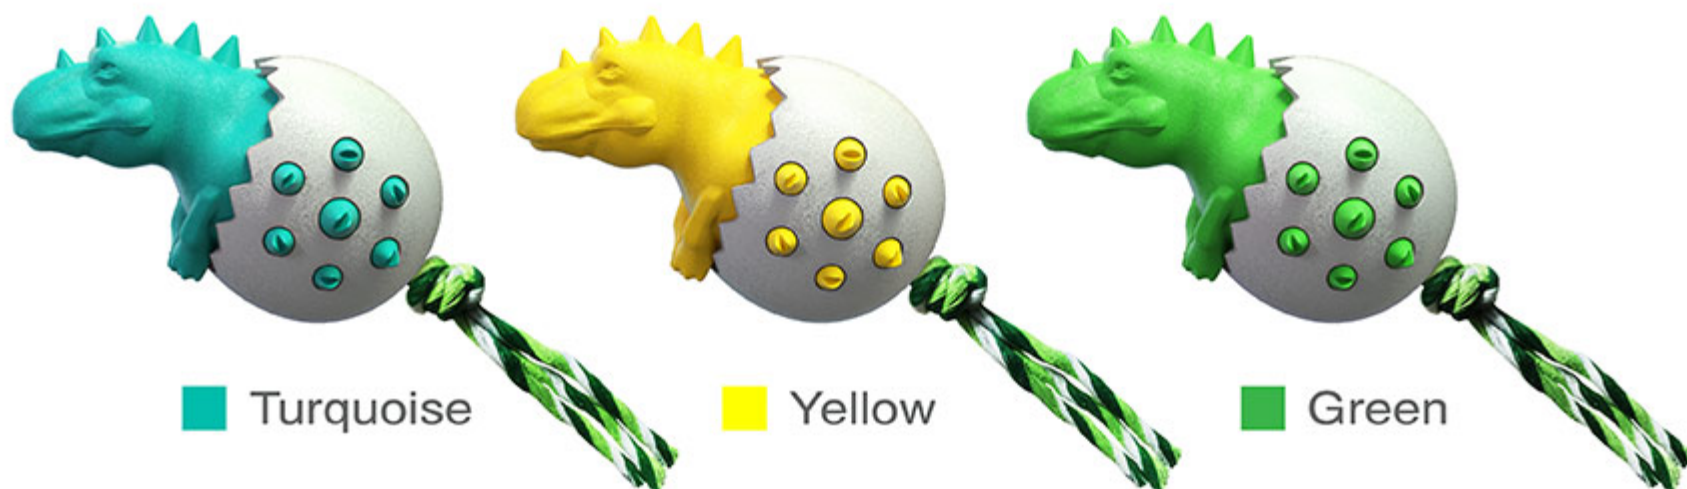

■ Turquoise

■ Yellow

■ Green