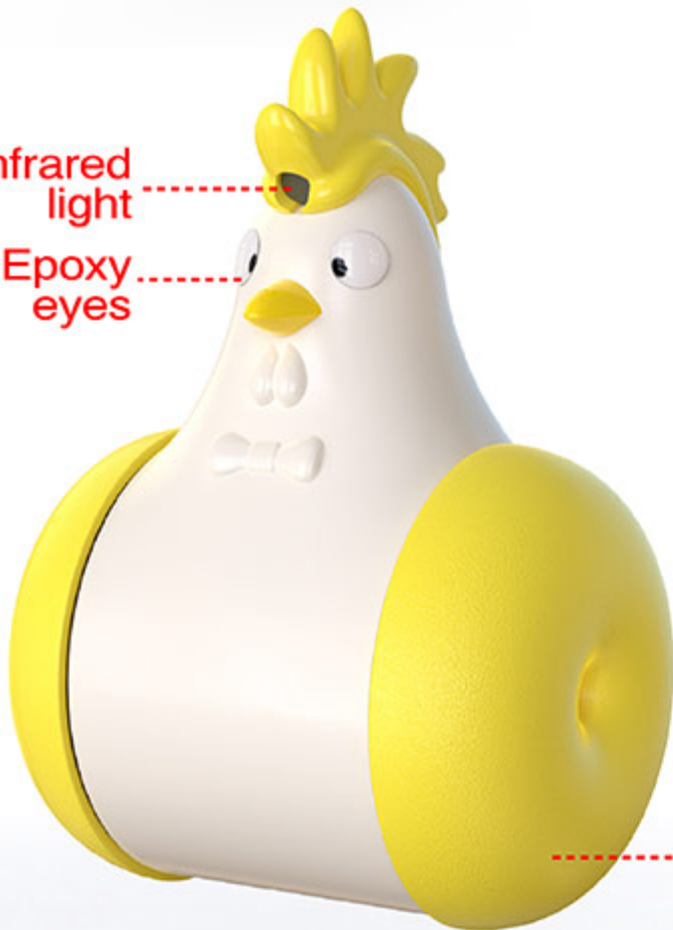

CAT LIGHT CHICKEN (ELECTRIC CAT TOY)

[INTERACTIVE CAT INFRARED FUNCTION] The product has a touch sensor for automatic ON/OFF function. When cat touches the toy, the product will emit infrared light on the head, to attract cat's attention, and at the same time make a sound of chick. When the toy stops swinging, the infrared light and the sound will stop simultaneously.

[CAT CALLING DEVICE] This toy has an independent cat calling device switch. When it is turned on, the toy will make a special sound, to call nearby cats, which is practical.

[SELF-WEIGHT BALANCE MOVEMENT FUNCTION] This product adopts a self-weight balance system, which will move by itself when touching, and no electric drive required.

Infrared light

Epoxy eyes