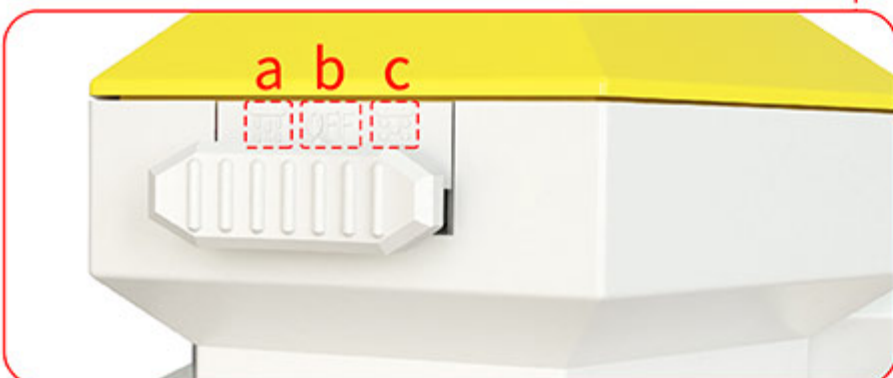

Size: 3.94×3.82×15.75 in

Pets: Suitable for all kinds of dogs and cats

GO PUBLIC IN AUGUST, 2020

Shower Gel/Shower Nozzle
+
Hard Massage Brush Function

Shower Nozzle

HS01

MULTIFUNCTIONAL PET SHOWER

Hand-shower/Shower Gel Nozzle
One-key Function Switch/Massage Brush