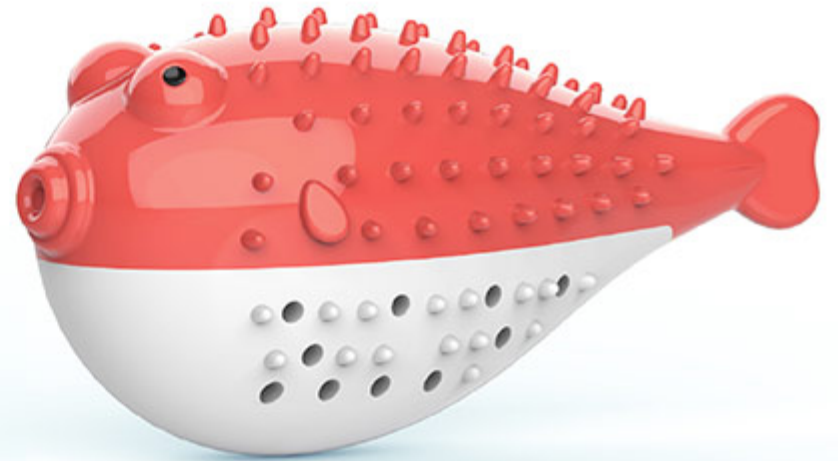

■ Green

■ Yellow

■ Turquoise

■ Red

[Product Information]

Color: Green, Yellow, Turquoise, Red

Material: TPR

Weight: 2.47oz

Size: 4.72*1.93*2.28 inch

Breed: Suitable for cat in any age and breed.

WeChat scan for more information on this product