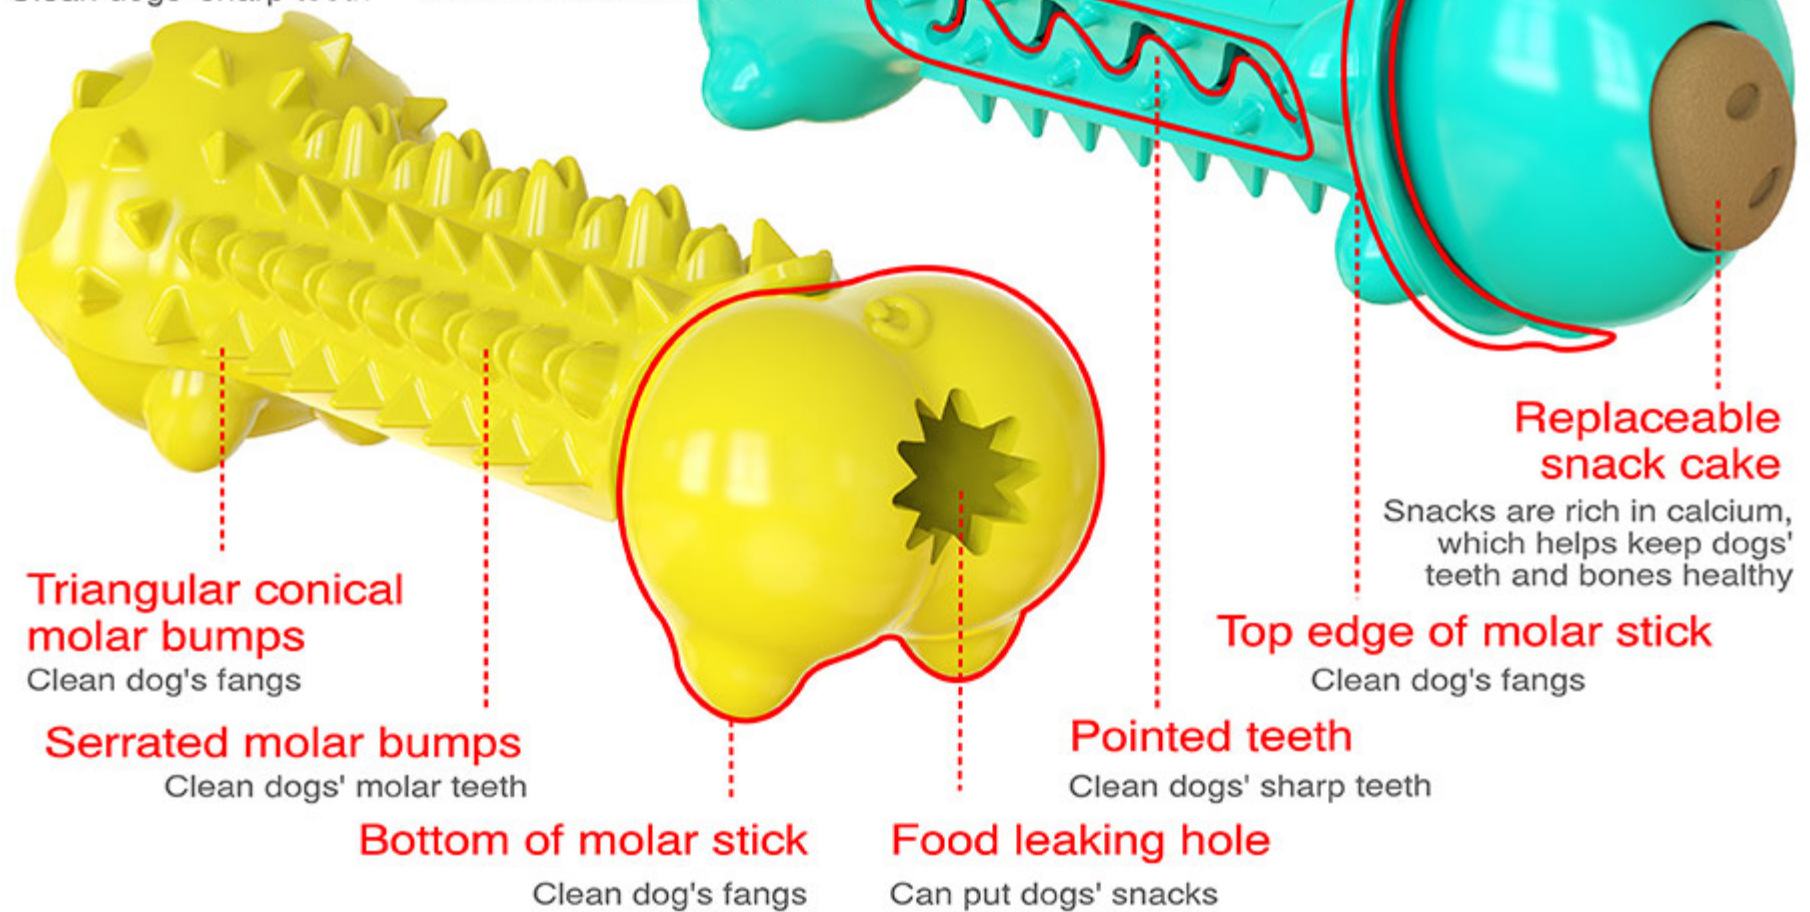

It can be used by multiple dogs or cats together. In the process of learning how to use this toy, it can effectively improve the cat's intelligence, prevent cute pets from destroying furniture and clothing for being anxious when the owner is not at home.

MZLSMYB01

CUTE PIG-SHAPED TREAT MOLAR STICK

Teeth cleaning aisle

Clean dogs' sharp teeth

GRIND TEETH \ REMOVE CALCULUS
RELIEVE ANXIETY
DESIGNED WITH 3 REPLACEABLE
CALCIUM-RICH SNACK CAKES

Curved cleaning tank

Clean dogs' sharp teeth

Triangular conical molar bumps

Clean dog's fangs

Serrated molar bumps

Clean dogs' molar teeth

Bottom of molar stick

Clean dog's fangs

Food leaking hole