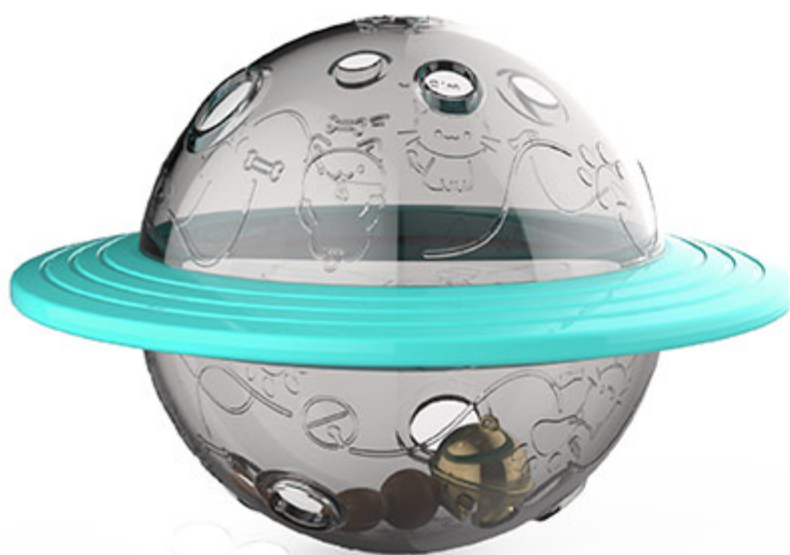

■ Turquoise