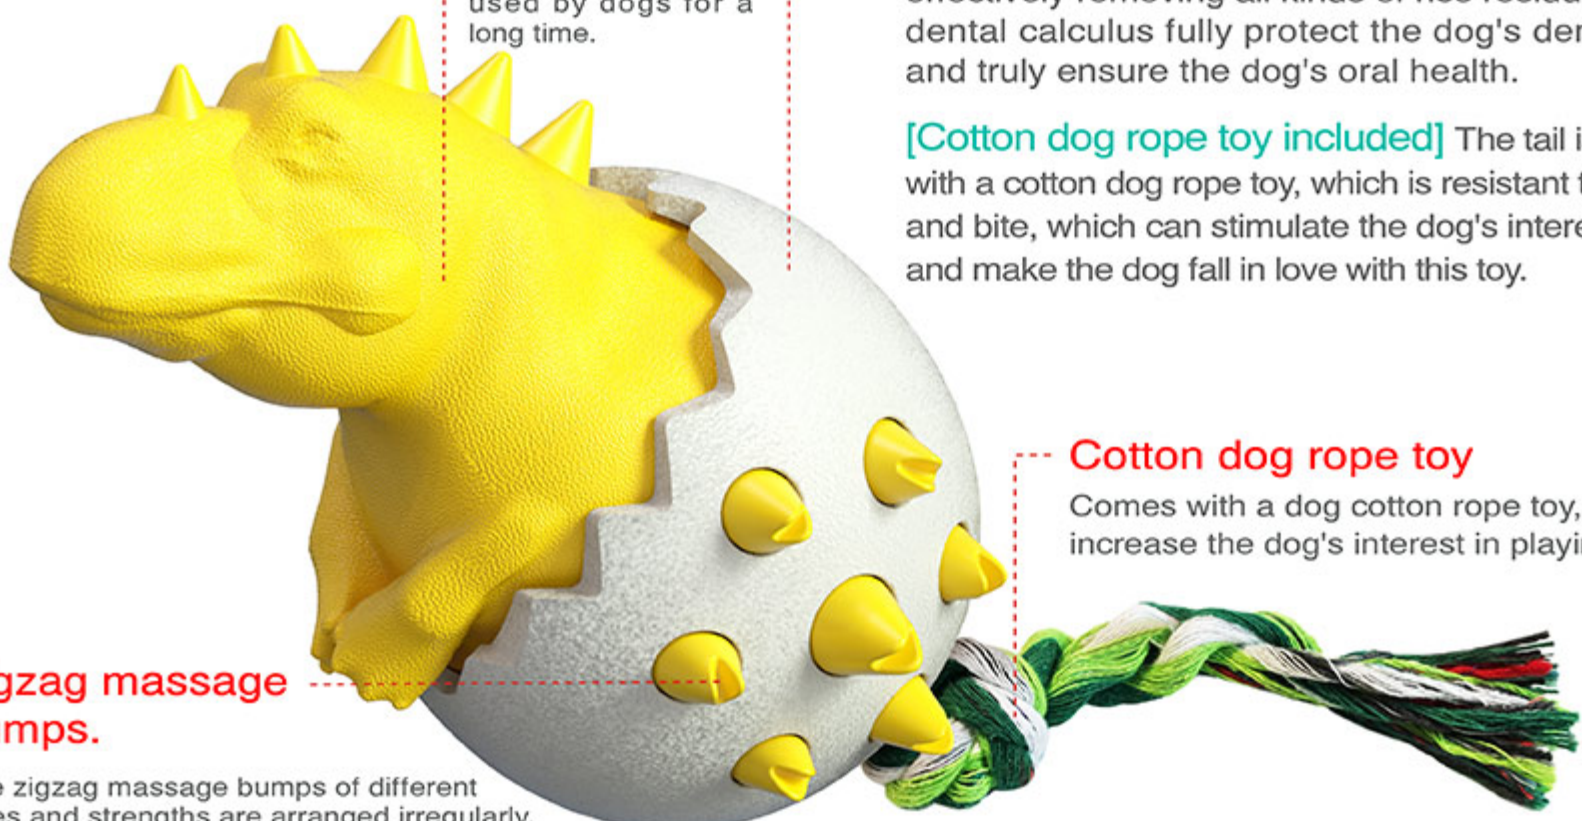

Cotton dog rope toy

Comes with a dog cotton rope toy, which can increase the dog's interest in playing.