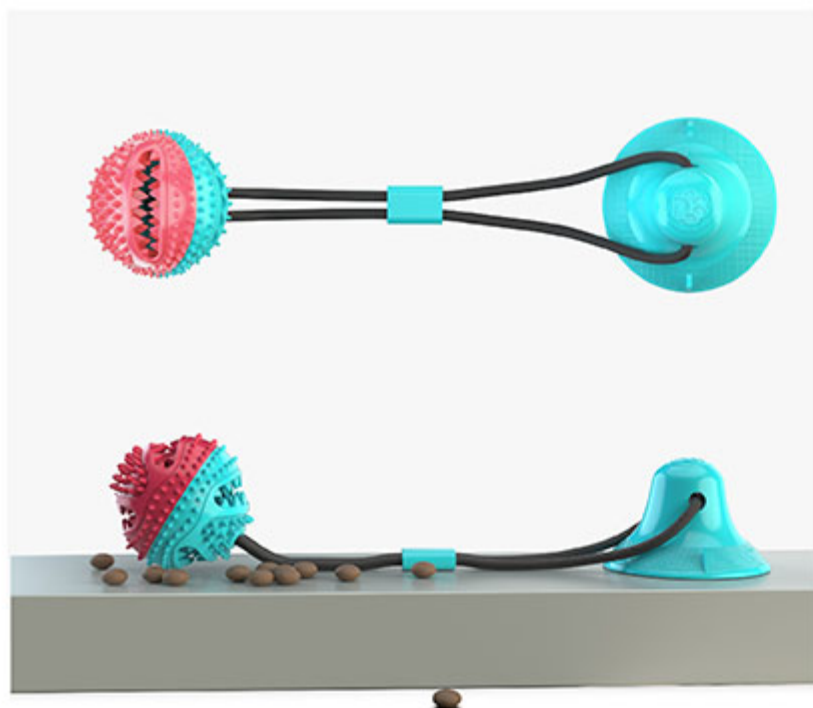

DOG TOY WITH SUCTION CUP,
TYPE B: TURQUOISE