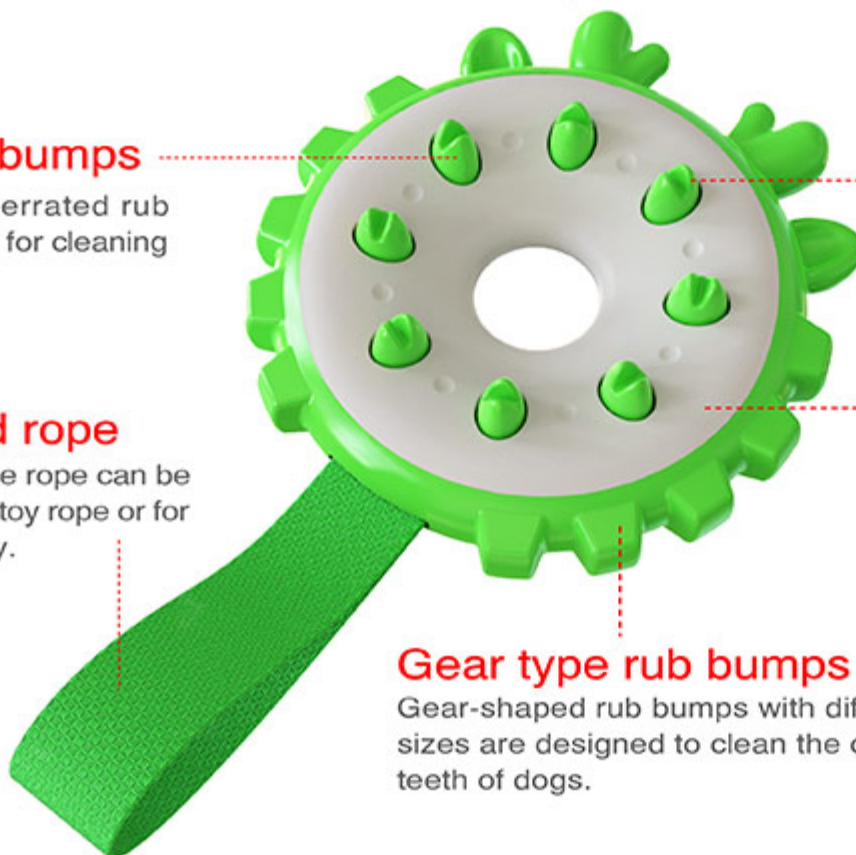

Gear type rub bumps

Gear-shaped rub bumps with different sizes are designed to clean the canine teeth of dogs.