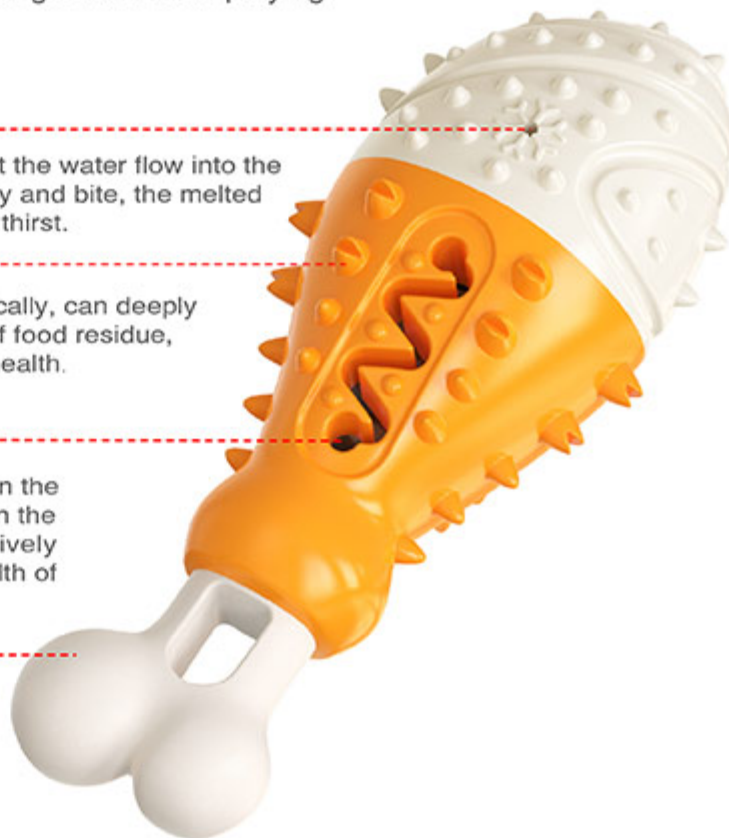

Drumstick type hard rod

Made of nylon material, extremely resistant to chewing. It can be taken out directly and used as another toy for dogs.