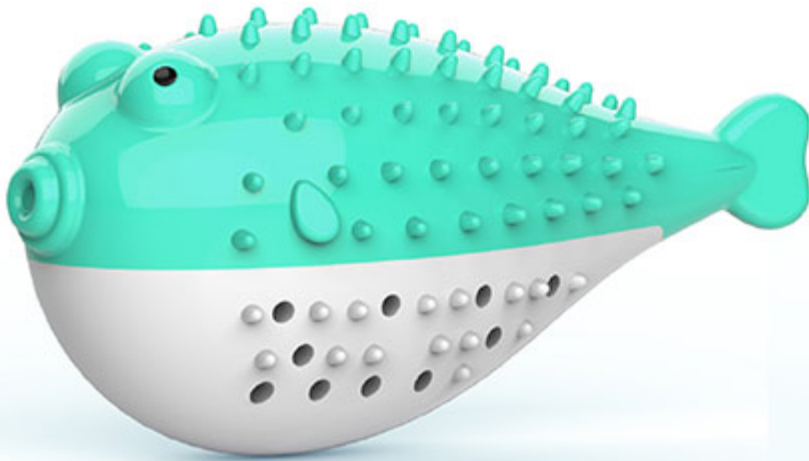

■ Turquoise