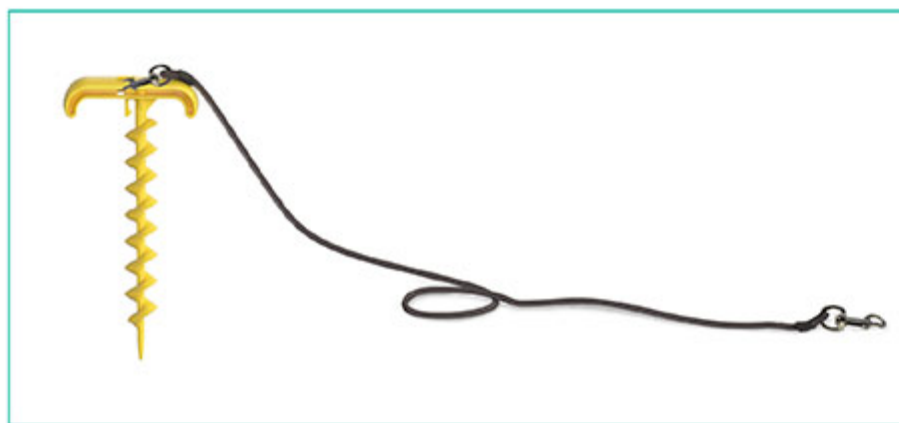

This product is an automatic dog walking artifact. It is designed to resist tiger bite and pull rope, which can resist the tearing of strong family dogs and working dogs.