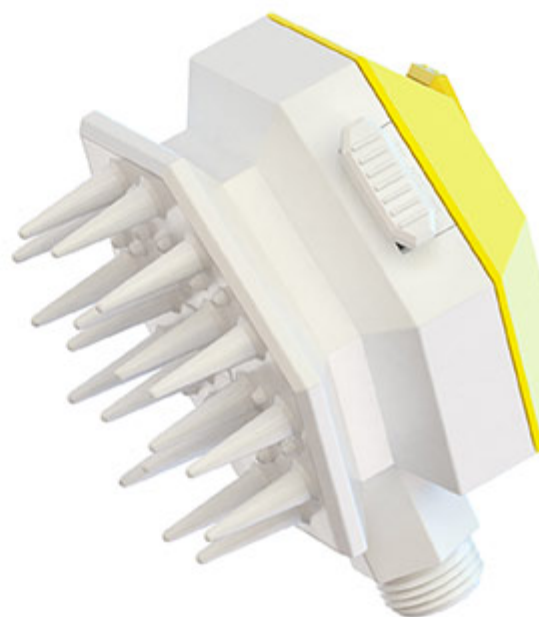

Yellow

◀ Open the top cap, squeeze in the pet-specific shower gel, close the cap, adjust the control switch, and use it directly.

This product is suitable for international standard joints. The inch G1/2 pipe thread can be universally adapted to the American standard faucet 1/2-14 NPSM pipe threaded hose, which can be easily connected to the shower hose without complicated installation.

[Product Information]

Color: Turquoise, Yellow, Green, Pink

Material: ABS

Size: 4.33*3.94*3.23 in

Pets: Suitable for large, medium and small dogs

WeChat scan for more information on this product