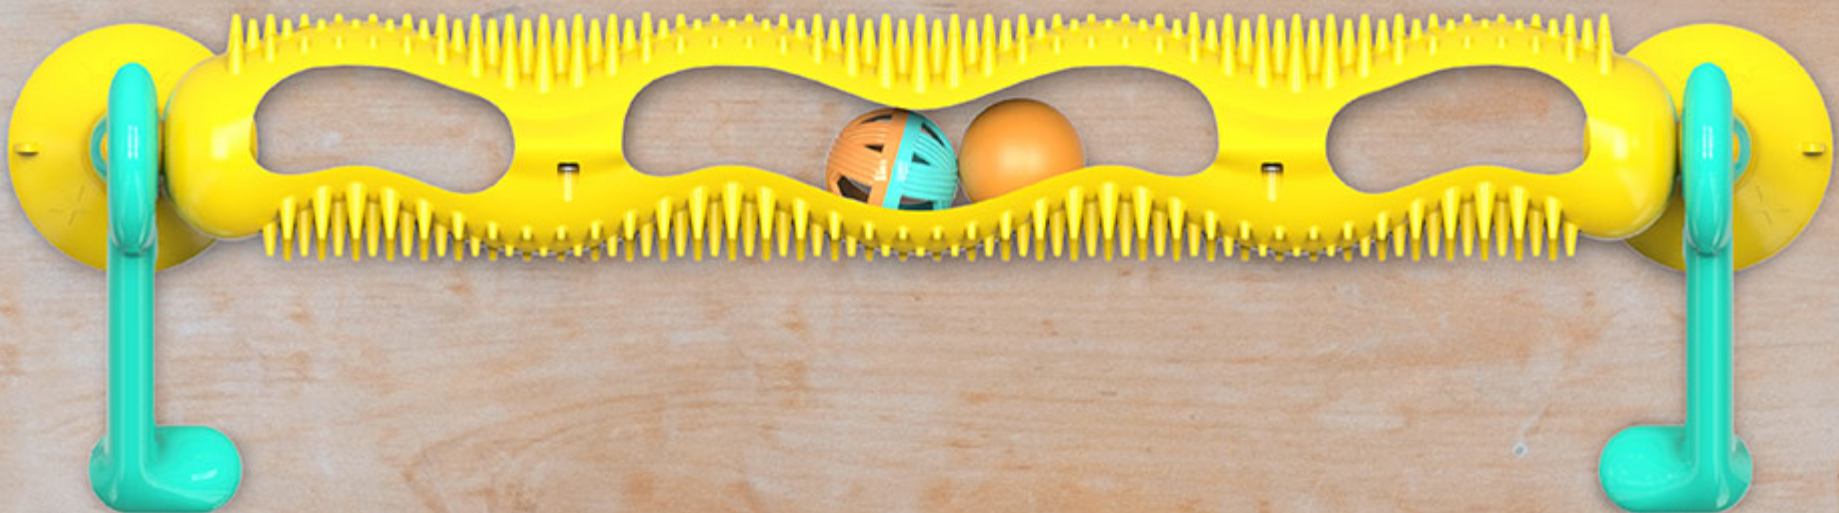

A Stand

The bottom of the stand is equipped with super strong viscosity, and remove glue will increase the suction of the toy.

B Powerful Suction Cup

The new design of super large suction cup can be stuck on any surface, including wall, window, door, wooden floor and rough floor.

C Curved rotating shaft body

Curved design, track ball cat toy that can rotate forward and reverse, can be used as an interactive toy, a cat climbing tower, a rotate shaft, or a cat scratcher. Attracting cat's attention, increasing their interest in playing, and protecting their dental health.

GD01

TRACK BALL CAT TOY

SCRATCHER/GRIND TEETH
CLEAN TEETH/RELIEVE ANXIETY