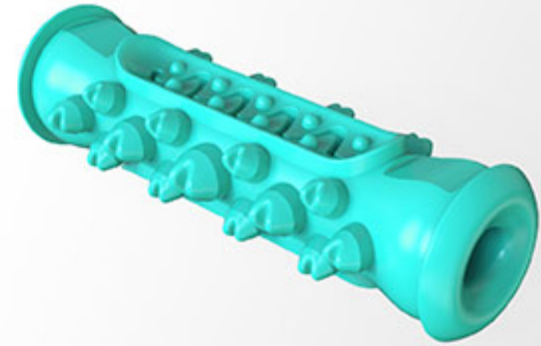

JC01

1. One dog toothbrush with rope

2. Single soft molar rod

3. One dog toothbrush with two round food dispensing balls

4. One dog toothbrush with two football food dispensing balls