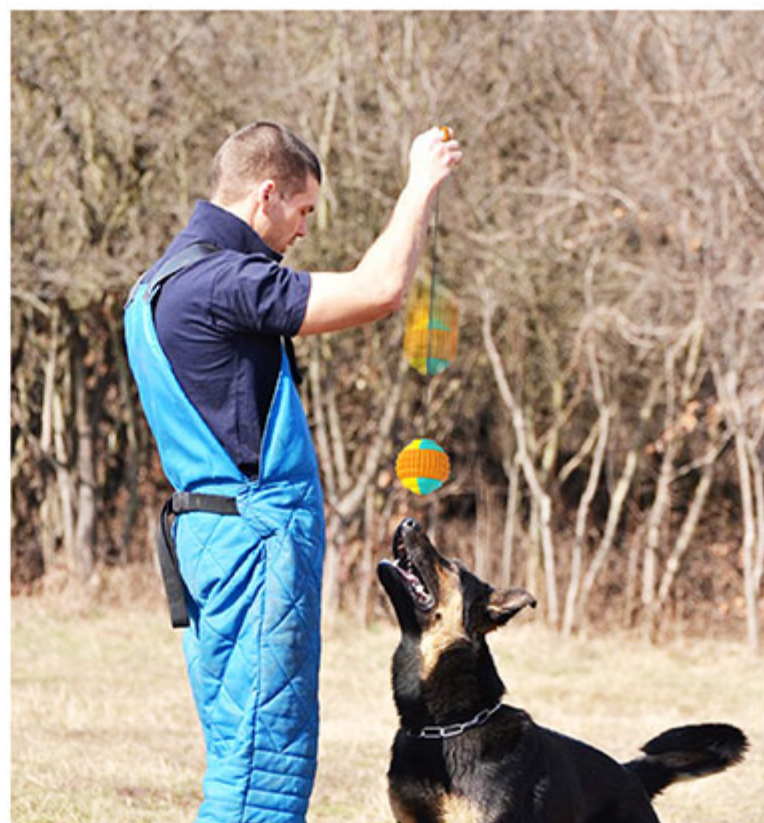

[Relieve anxiety, increase the dog's fun]

In the process of interaction between the owners, it can increase the dog's fun and relieve the anxiety of the dog when it feels bored and lone at home, so that the dog will not have the habit of destroying household furniture, clothing, etc. This toy free your hands, which makes the owner enjoy playing with the dog.

[Easy to use, suitable for playing in multiple scenes]

This product is easy to use and can be used directly without additional installation. The interaction between the owner and the pet is very effective, which can not only enhance your relationship, but also allow dogs to exercise and improve their physical fitness.