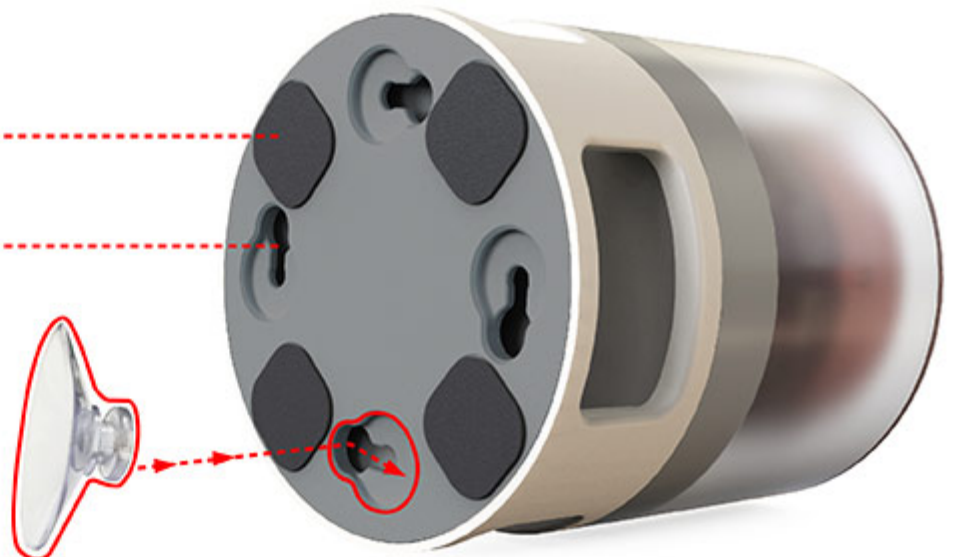

Transparent Granary
Tower-shaped Food Slope
Anti-slip rubber mat

Fixed hole for mushroom-head shaped suction cup