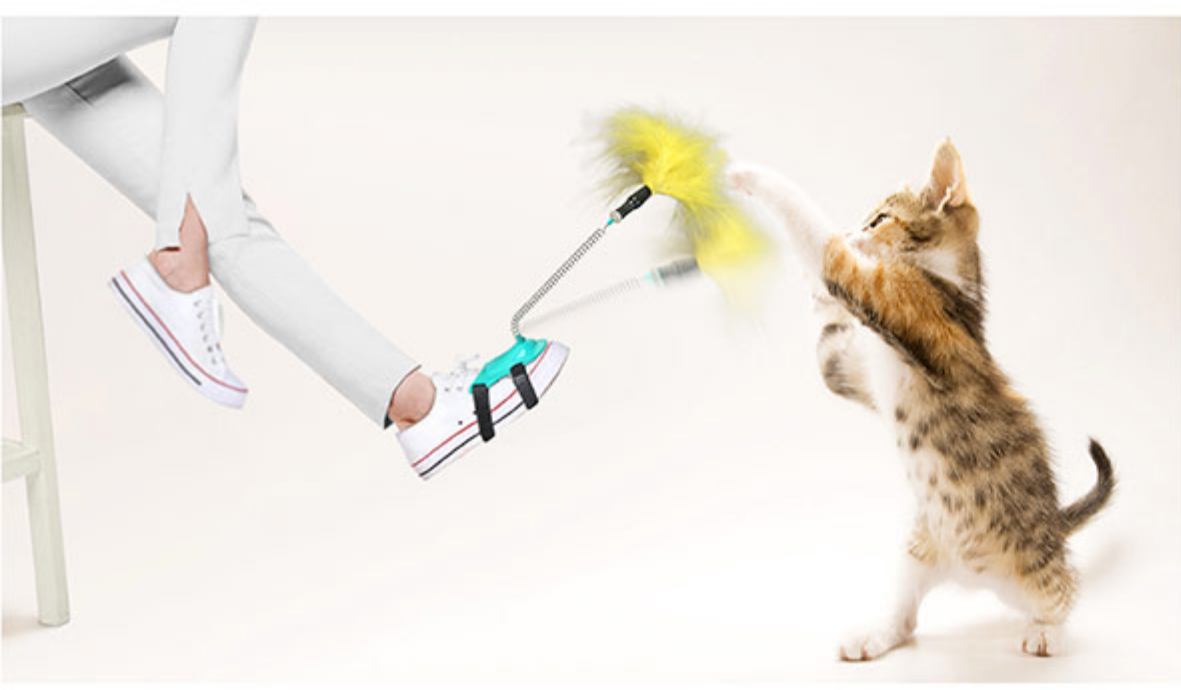

JYDMBO1

LITTLE FEET INTERACTIVE CAT WAND

FREE YOUR HANDS,
LEISURELY TEASE THE CAT

This product can be installed on the top of the shoes, and the feathers on the top of the product can be moved through the irregular swing of the feet and springs, to attract cat's attention, allowing the cat to bite and chase the feather, increasing cat's activity, promoting cat's physical fitness and improving cat's intelligence.

Tip:

This product only contains one set !!!

(1 main part, 1 combined spring, 1 funny cat feather, elastic velcro and 1 extended velcro)

■ Pink

■ Turquoise

■ Yellow

This product is a multi-functional interactive cat toy, which can increase the intimacy between the owner and the cat during the interaction.