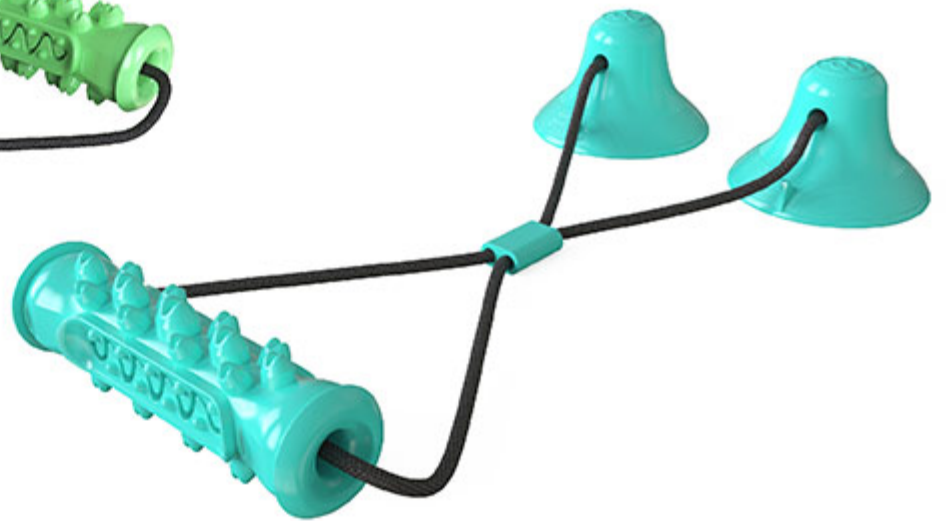

Green

Turquoise

Clean the dirt and calculus of dog's teeth comprehensively, to ensure dog's dental health in every minute and every second.

Applying dog toothpaste or attractant on the outside of the teeth cleaning aisle can better clean dog's teeth.

[Product Information]

Color: Turquoise, Green

Material: TPR

Weight: 11.75oz

Size: 22.05*7.48*2.56 inch

Pets: Suitable for small, medium and large dogs in any breeds.

WeChat scan for more information on this product

Suck vertically does not affect the suction function.