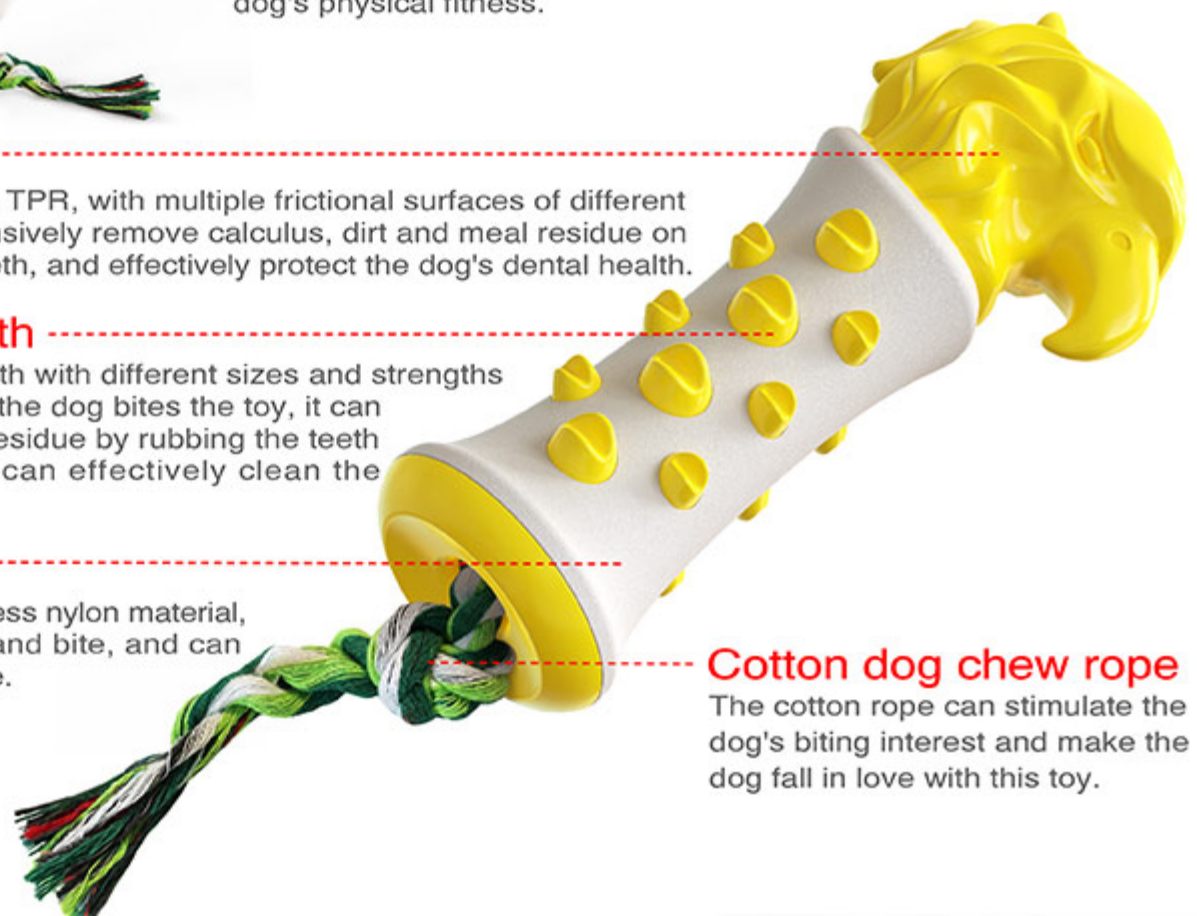

[Tug-of-war toy] The owner holds the eagle's head, and the dog bites the cotton rope to tug-of-war. It can not only enhance the tacit understanding between the owner and the dog, but also improve the dog's physical fitness.

Soft Eagle Head

The eagle head is made of soft TPR, with multiple frictional surfaces of different degrees, which can comprehensively remove calculus, dirt and meal residue on the dog's incisor and canine teeth, and effectively protect the dog's dental health.

Serrated rubbing tooth

The zigzag-shaped rubbing teeth with different sizes and strengths are arranged irregularly. While the dog bites the toy, it can remove tartar dirt or dog food residue by rubbing the teeth with the teeth bumps, which can effectively clean the dog's molars.

Nylon shell

The shell is made of high-hardness nylon material, which is resistant to abrasion and bite, and can be used by dogs for a long time.

Cotton dog chew rope

The cotton rope can stimulate the dog's biting interest and make the dog fall in love with this toy.