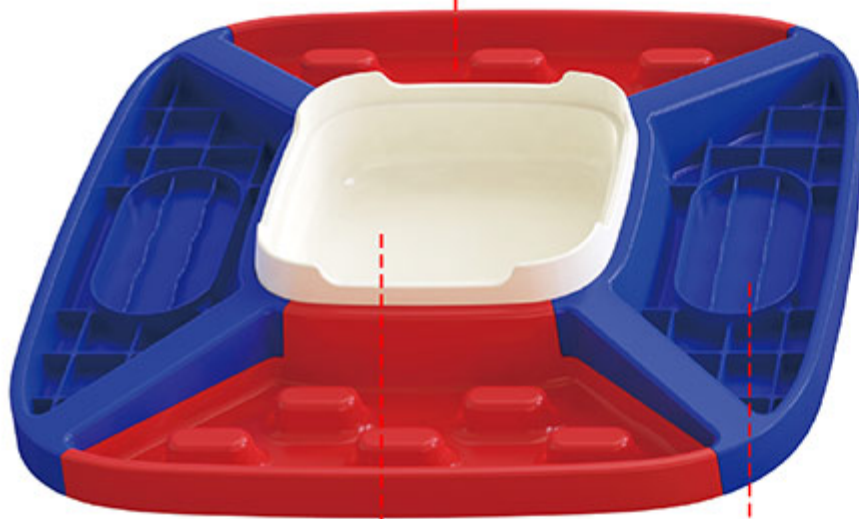

Drinking tray

The middle drinking tray prevents the water from spilling onto the ground when the pet is drinking.

Lick Mat for Dogs Slow Feeder

There are different sizes of grids for dog food, snacks, vegetables and fruit. Slowing down the eating speed is good for the health of the dog.