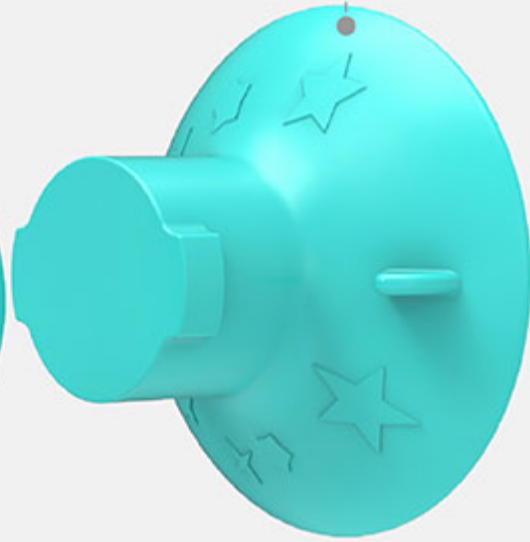

High-intensity and
anti-bite grind teeth
toy component

■ Green