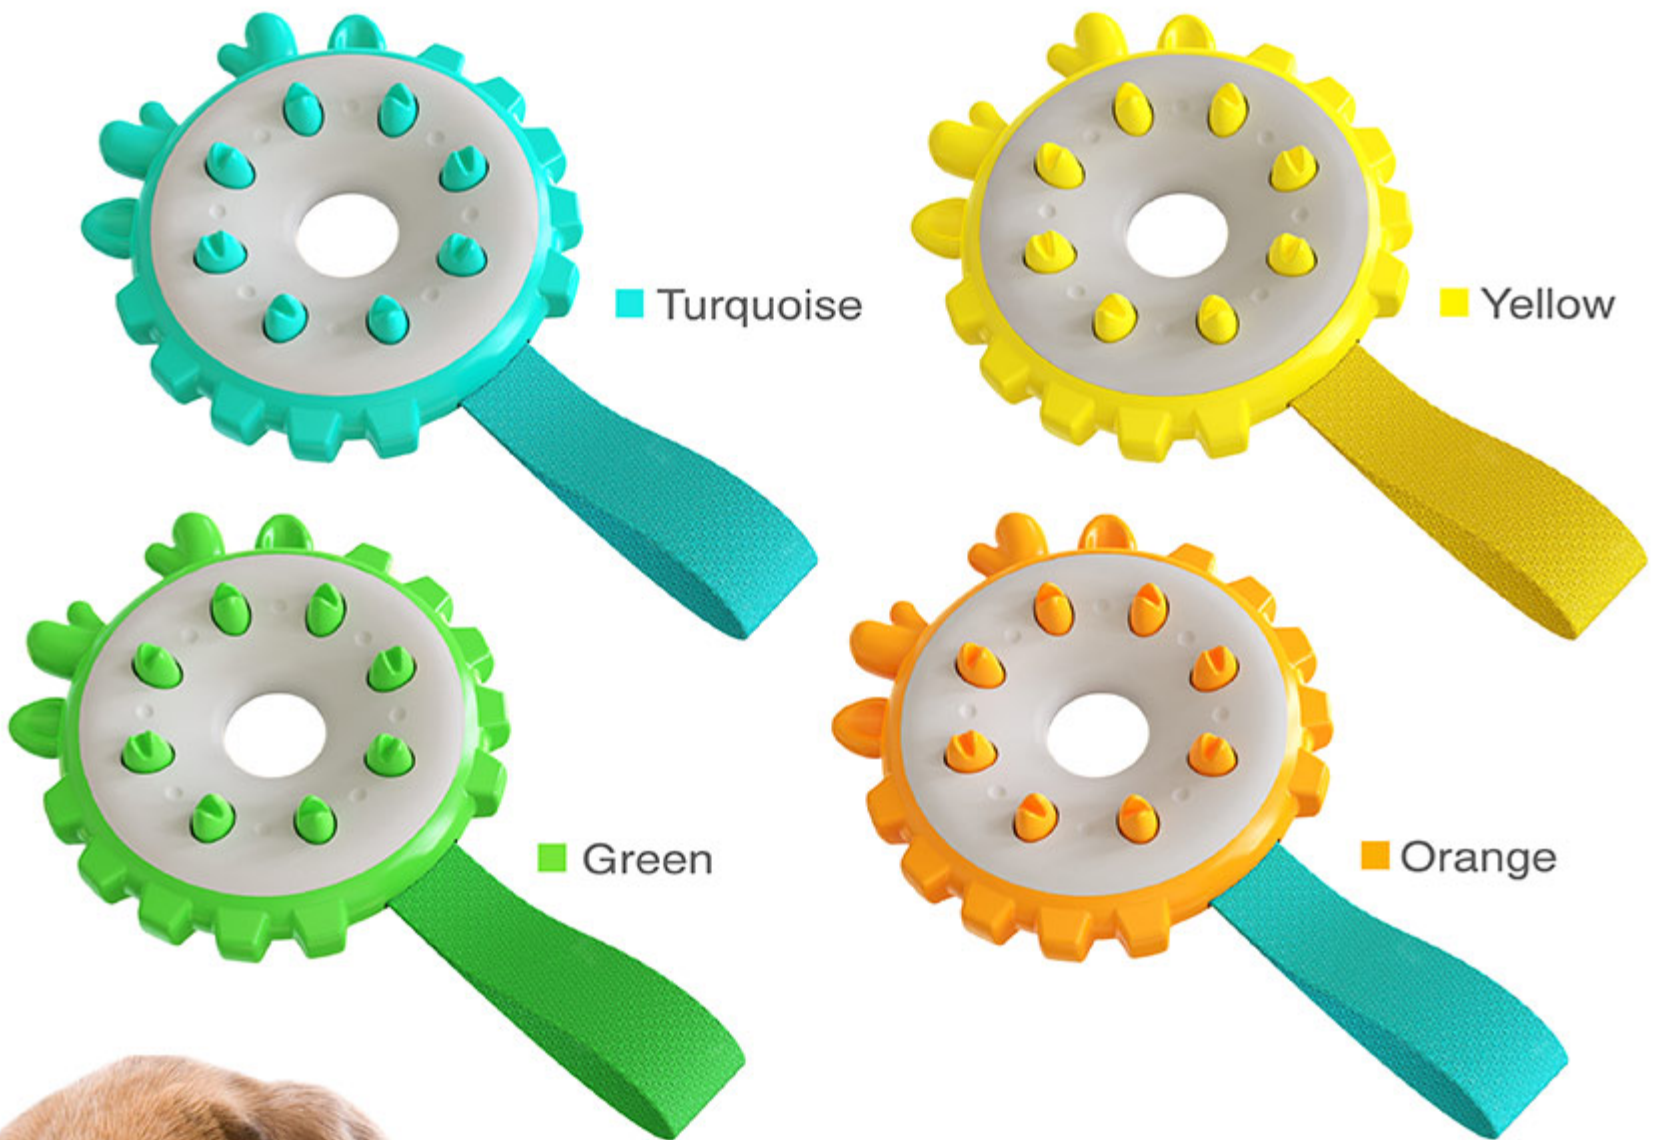

[The most wear-resistant and bite-resistant dog toy] The exterior is made of high-hardness nylon raw material, and the interior is made of high-toughness soft TPR material. The nylon hard shell wraps the TPR thermoplastic design concept. An unsmashable dog toothbrush.

Serrated rub bumps

Different sizes of serrated rub bumps are designed for cleaning the dog's molars.

Nylon braided rope

The interactive handle rope can be used as a tug-of-war toy rope or for dogs to bite and play.

Antler-shaped rub bumps

The super cute antler-shaped rub bumps are designed for the cleaning of the dog's incisor teeth.

Nylon shell

The exterior is made of high-hardness nylon raw material, which is a dog toothbrush that is resistant to biting, falling, and smashing.

Gear type rub bumps

Gear-shaped rub bumps with different sizes are designed to clean the canine teeth of dogs.

[Durable and easy to use]

This product is made of healthy and environmentally friendly TPR+ nylon material, strong and durable, simple and convenient to use. When the dog is playing with this toy, he can clean his teeth while playing to ensure that his teeth are healthy every minute and every second. The toy can improve the dog's intelligence and reduce his daily anxiety, and can also prevent the dog from destroying household furniture, clothes and other items.