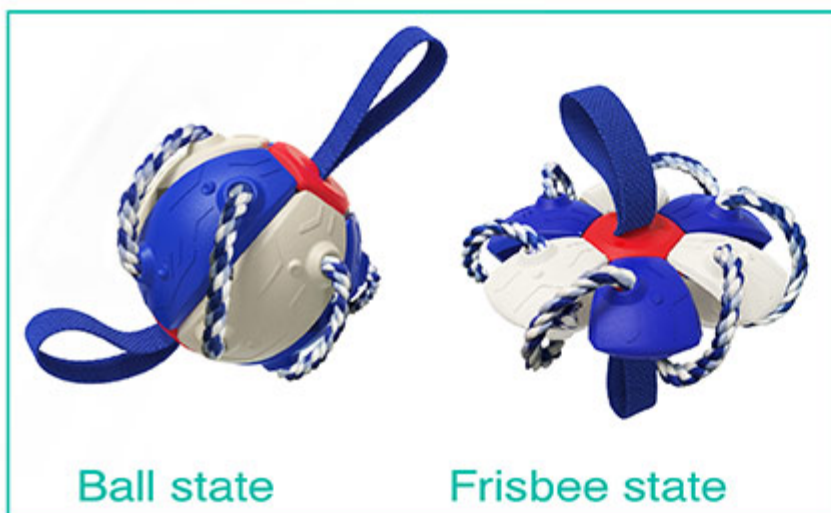

Ball state

Frisbee state