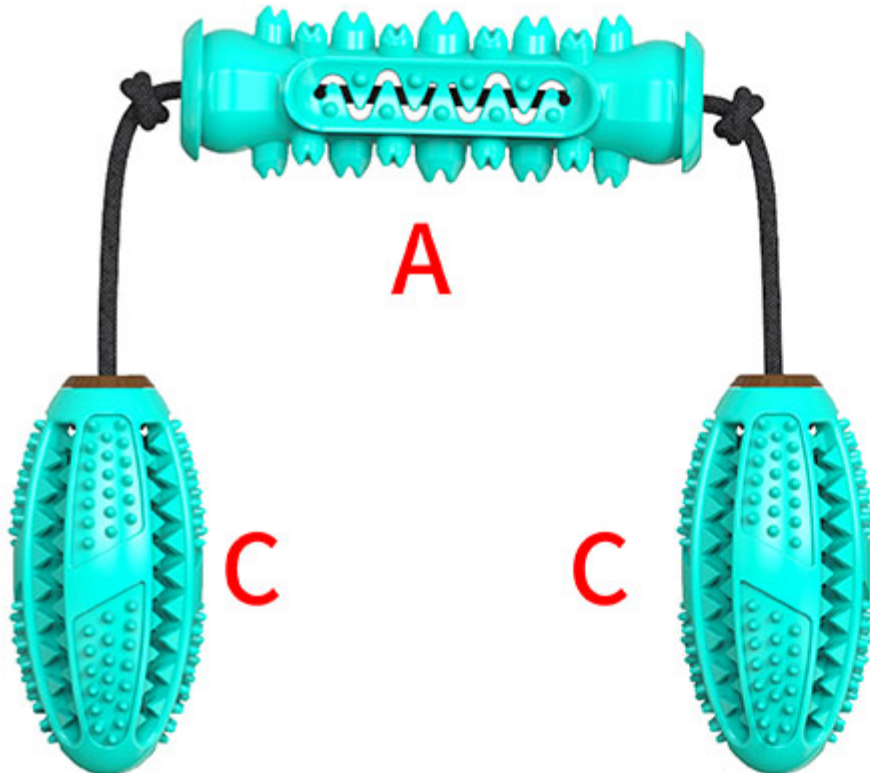

Tension training ball -Ball A:

DUMBBELL BALL - BALL B