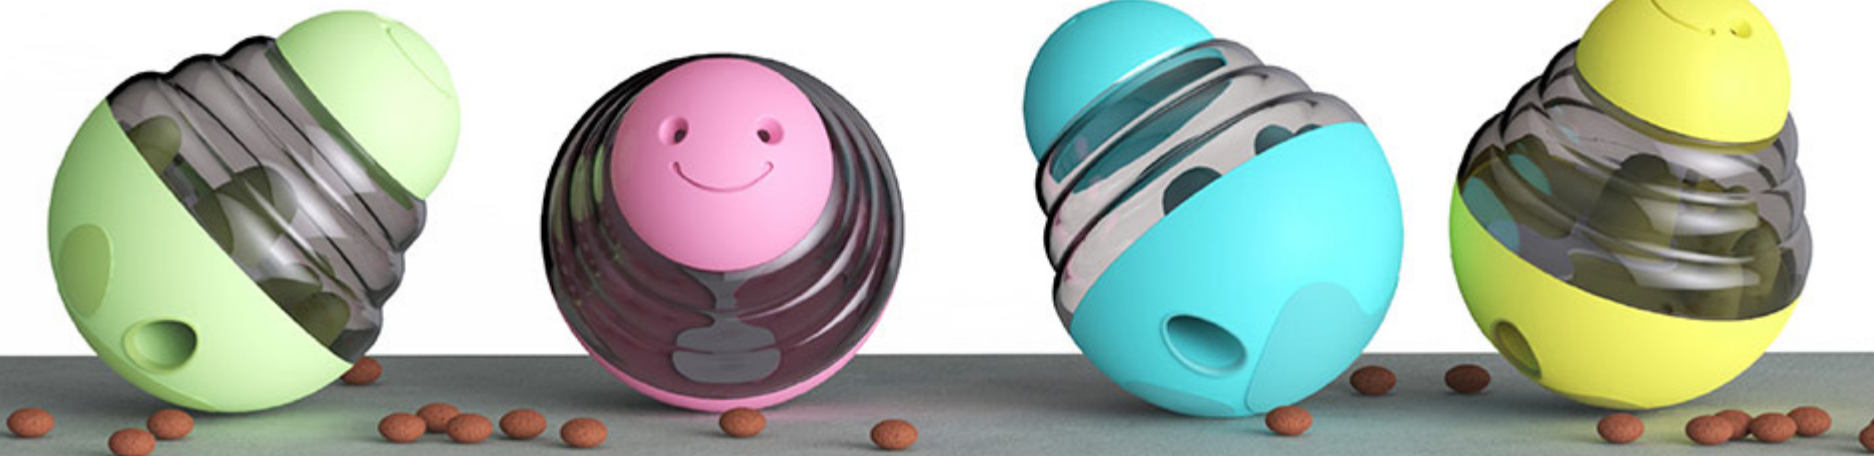

Structure: suction cup + tug rope + buckle +
round food dispensing ball without sound

YYG01

TUMBLER FOOD LEAKING BALL

DOG TOY / FOOD LEAKING BALL
TRAINING BALL / PUZZLE BALL
RELIEVE BOREDOM / EXERCISE

■ Turquoise