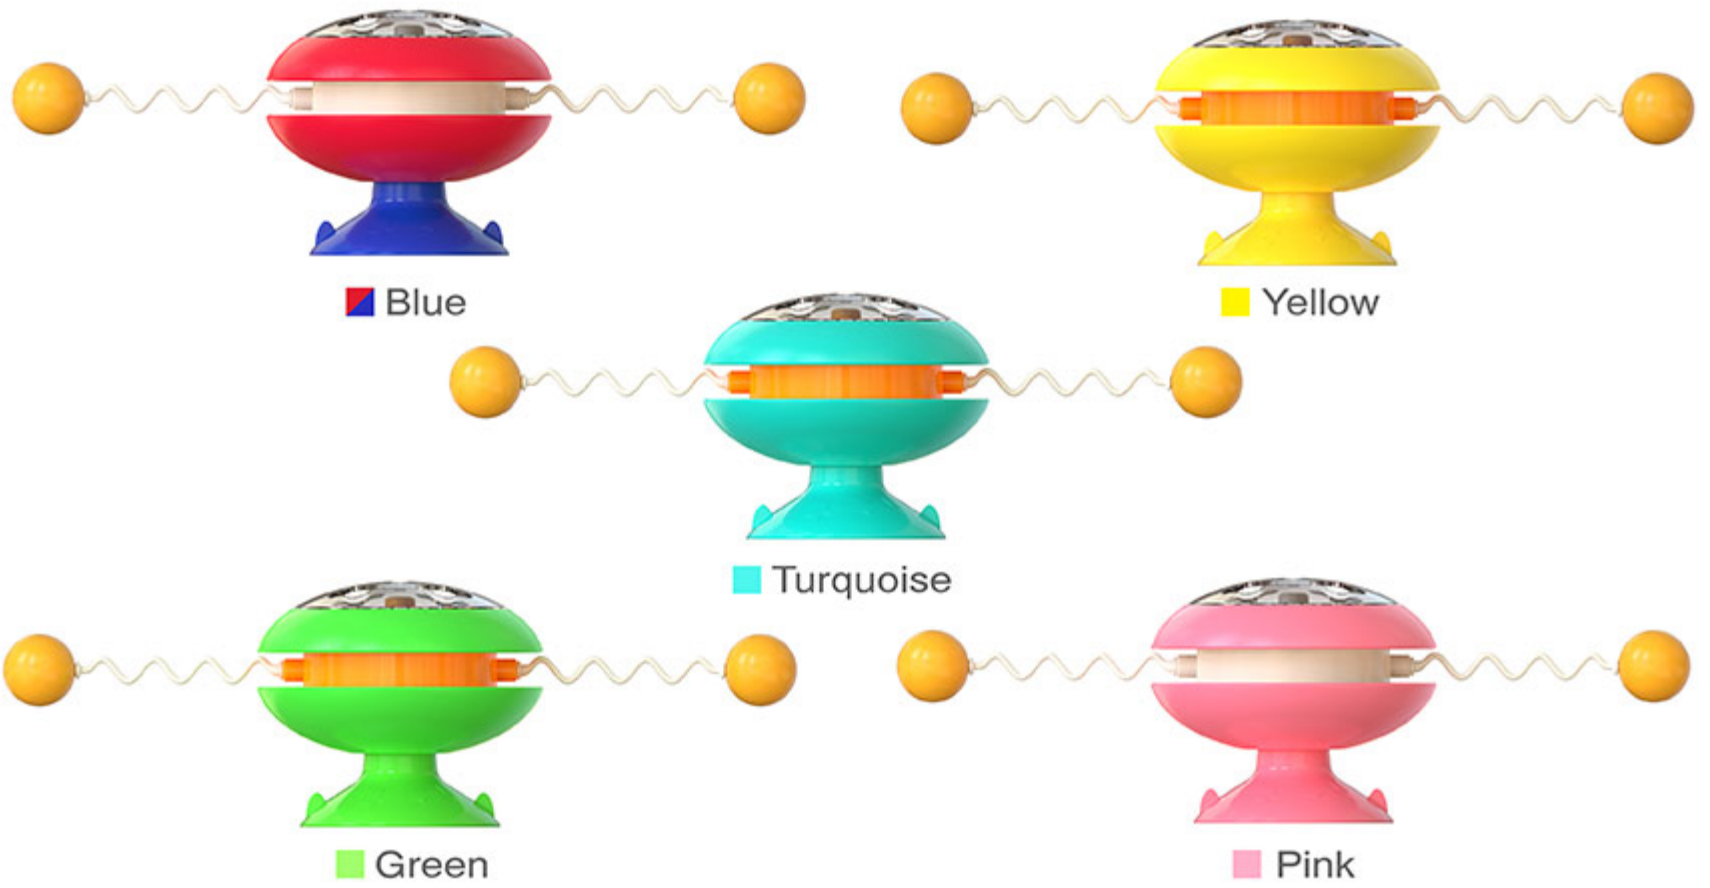

CATS PLAYING TOGETHER

This toy is made of environmentally friendly ABS and TPR, which will not be damaged by cats. It can be used for a long time, and can be used with multiple cats. Long-term use of this toy can improve the IQ of cats and relieve their daily loneliness worries.

Toys can be used horizontally or vertically.
Cats can play with this product in a variety of environments.

Scan WeChat for more information of this product

[Product Information]

Color: Blue, Yellow, Turquoise, Green, Pink

Material: ABS, TPR

Weight: 5.99 oz

Size: 4.17*4.17*3.58 in

Pets: Suitable to cats in any size