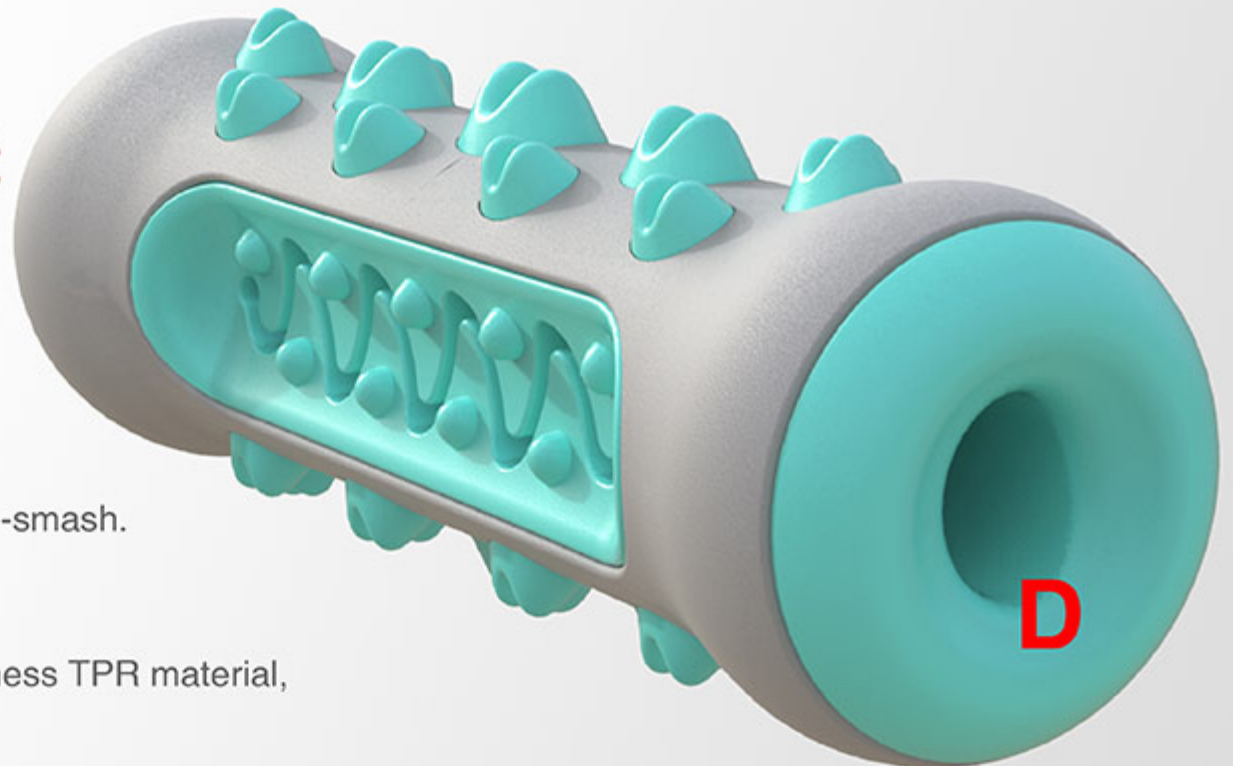

NEW DOG TOOTHBRUSH

GRIND TEETH / CLEAN TEETH
IMPROVE IQ / RELIEVE ANXIETY

C