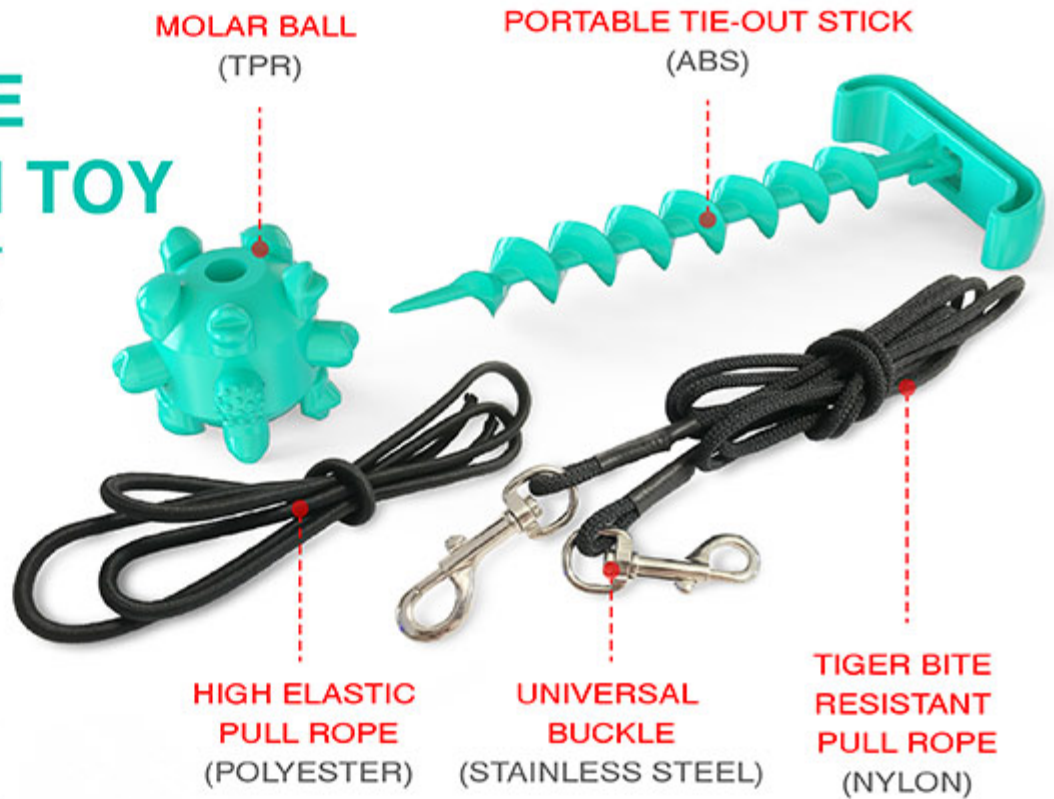

Weight: 14.29 oz

Pets: Suitable for large, medium and small dogs.

This is a multi-functional autonomous dog walking artifact, which can leash the dog while playing with the elastic rope ball.

DZ01

TIE-OUT STICK/ROPE BALL COMBINATION TOY

1 set of products can be combined into 2 kinds of toys

Handle Enlarged Design
Timesaving and effortless

Spiral Body
Convenient and fast to be fixed.

Flat-end Design
Avoid accidentally hurting the owner or pet.