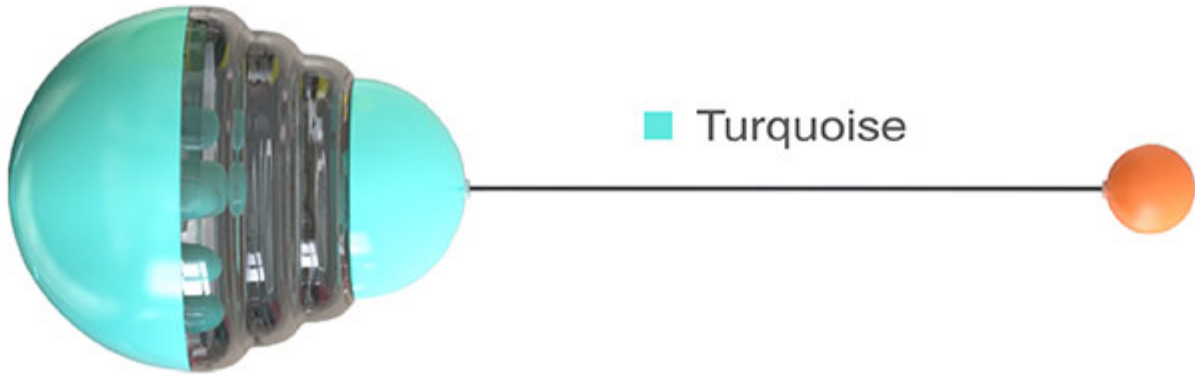

■ Turquoise