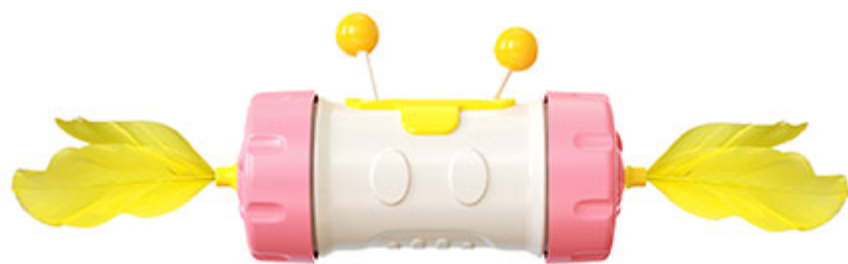

■ Pink

[Multi-function cat toy]

This is a multifunctional fun cat toy, which combines self weight balance movement (without electricity), cat ball movement up and down, cat feather free rotation and other functions in one, multiple elements to attract more attention and play interest of the cat.

[Multiple cats can play together]

This toy is made of environmentally friendly and healthy ABS. It will not be damaged by the cat. It can be used for a long time. It can also be used with multiple cats. Using this toy for a long time can improve the cat' IQ and relieve daily loneliness and worries.

[Product Information]

Color: Blue, Yellow, Turquoise, Green, Pink

Material: ABS

Size: (main part, without ball): 6.18*2.79*2.79 in

weight: 8.25 oz

Pets: suitable for large, medium and small cats

WeChat scan for more information on this product