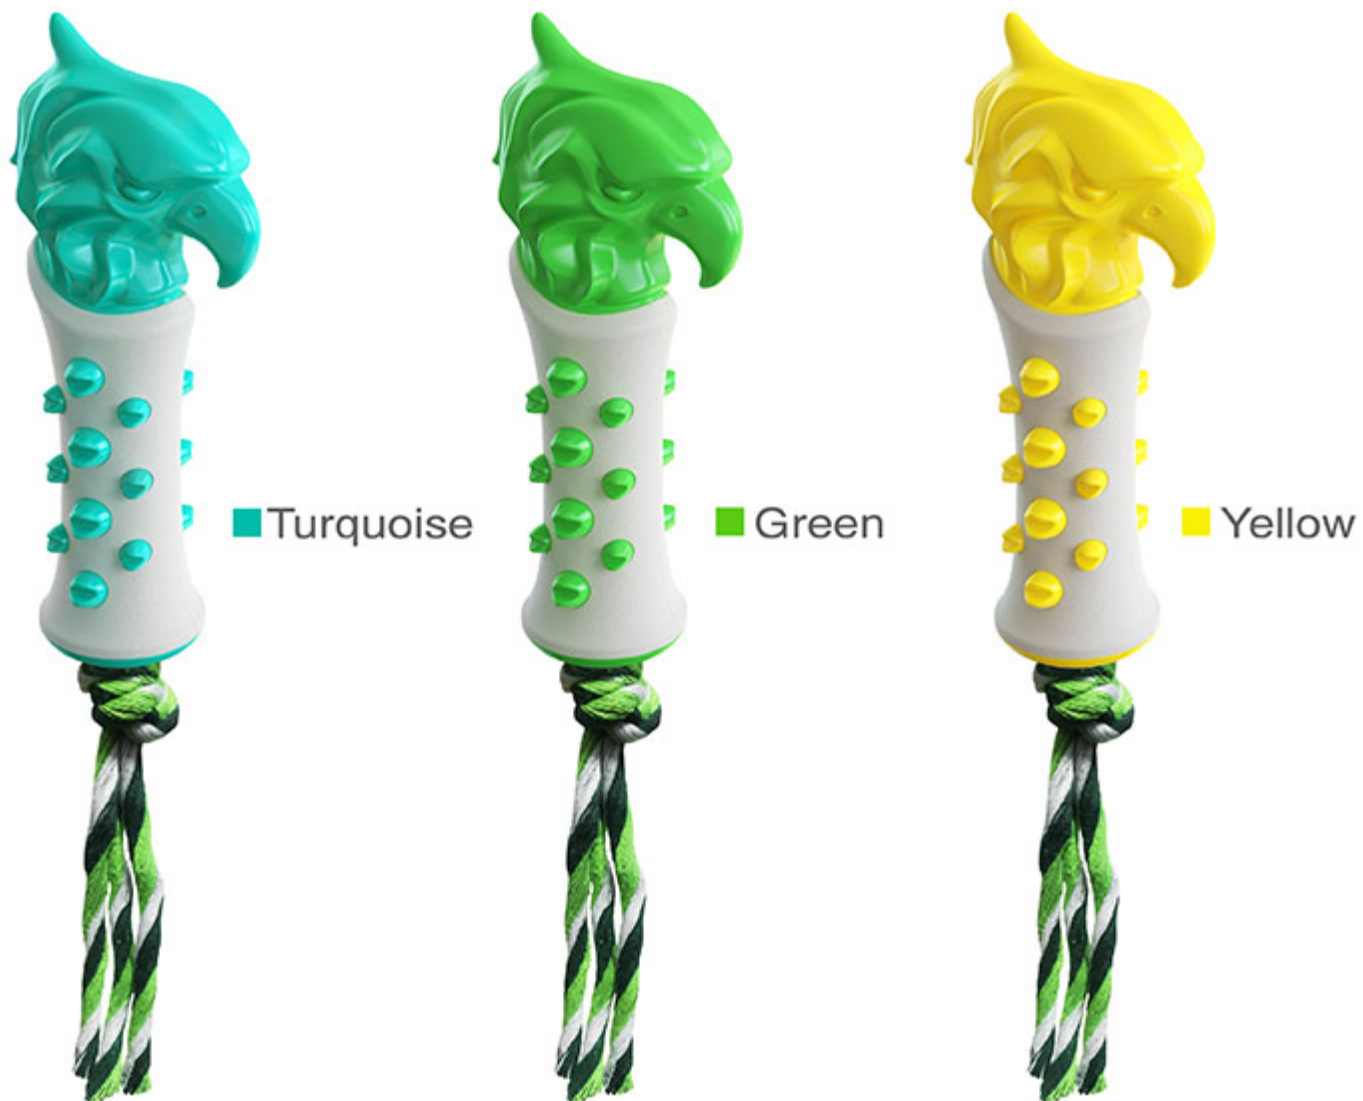

[Tug-of-war toy] The owner holds the eagle's head, and the dog bites the cotton rope to tug-of-war. It can not only enhance the tacit understanding between the owner and the dog, but also improve the dog's physical fitness.

Soft Eagle Head

The eagle head is made of soft TPR, with multiple frictional surfaces of different degrees, which can comprehensively remove calculus, dirt and meal residue on the dog's incisor and canine teeth, and effectively protect the dog's dental health.

Serrated rubbing tooth

The zigzag-shaped rubbing teeth with different sizes and strengths are arranged irregularly. While the dog bites the toy, it can remove tartar dirt or dog food residue by rubbing the teeth with the teeth bumps, which can effectively clean the dog's molars.

Nylon shell

The shell is made of high-hardness nylon material, which is resistant to abrasion and bite, and can be used by dogs for a long time.

Cotton dog chew rope

The cotton rope can stimulate the dog's biting interest and make the dog fall in love with this toy.