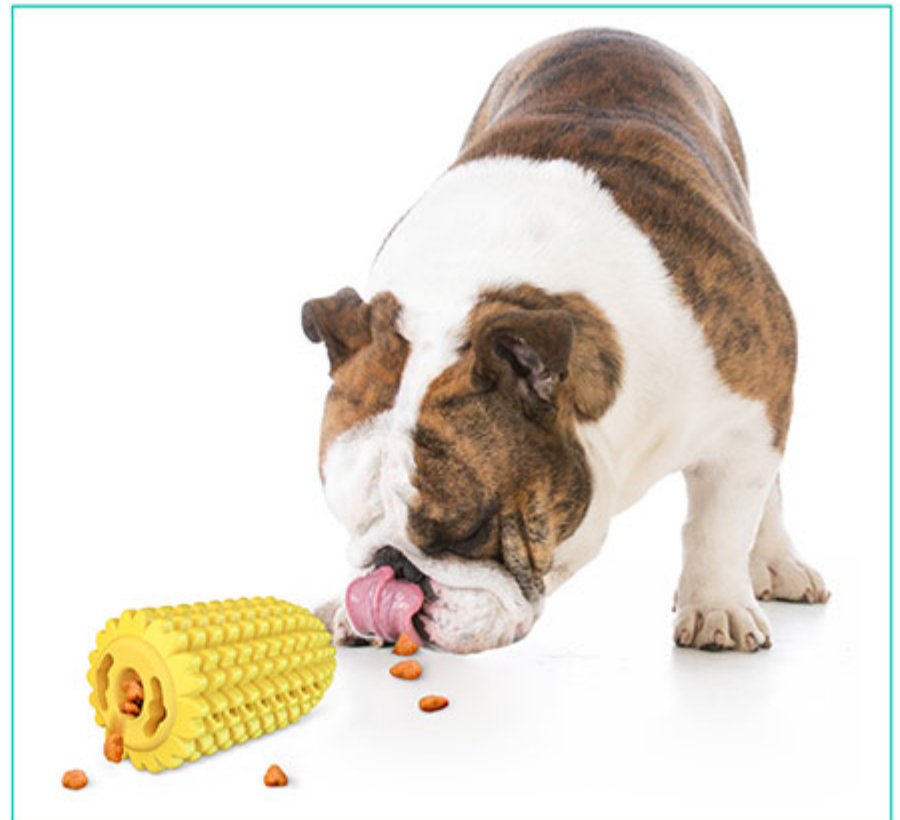

THE CORN MOLAR STICK CAN ALSO BE USED ALONE FOR THE DOG TO PLAY.

The middle channel of the molar stick can be used as a food leaking toy. The toy is suitable for dogs of any age. The dog will feel very happy when playing.