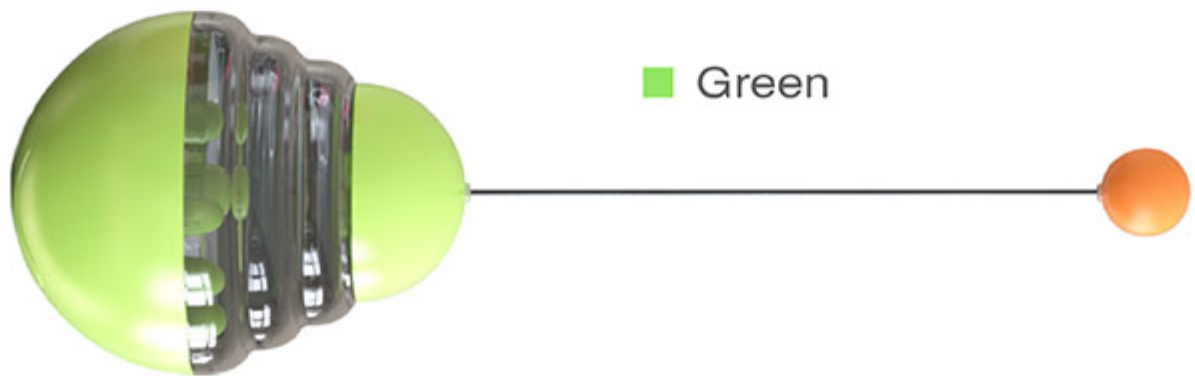

■ Green

[Product Information]

Color: Turquoise, Red, Green, Yellow

Material: ABS

Middle Part: PC

Size: Body 3.94*3.94*4.92 inch

Specification: 1 pack

Breed: Suitable for cat in any age and breed.