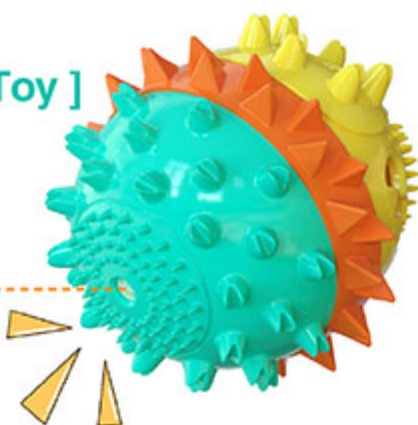

- Cotton dog bite rope
- Conical Molar Bump
- Food leaking hole
- Pointed molar bumps
- Serrated molar bumps

[Squeaky Toy]

Whistle