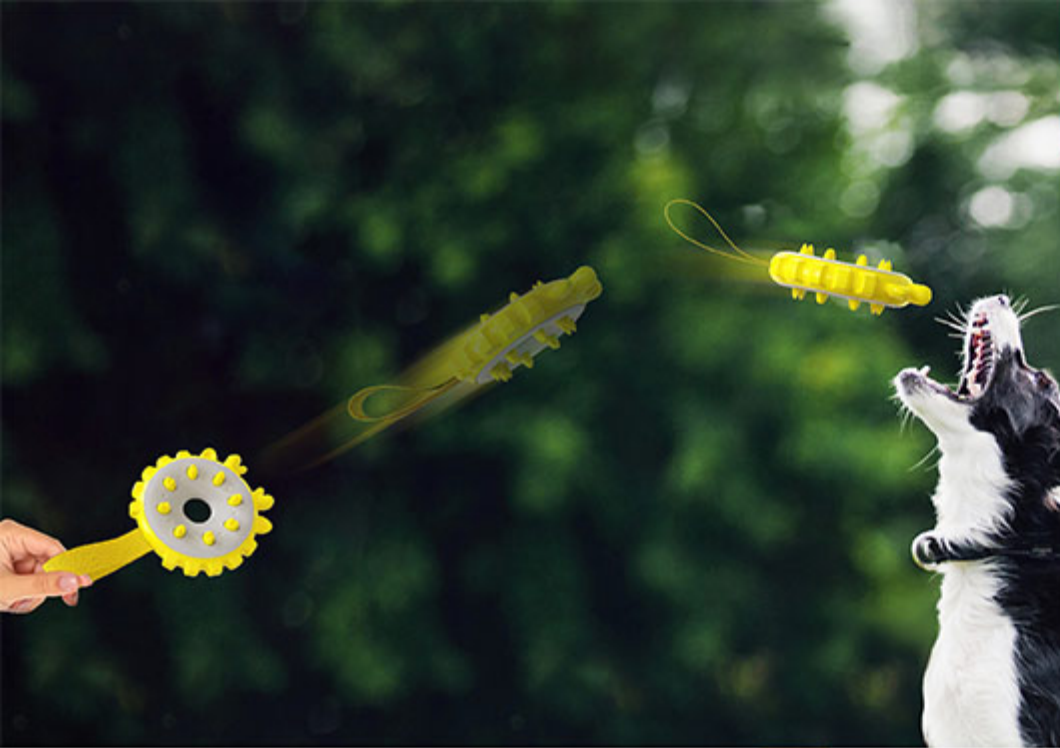

NLYHMYWJ01

ENERGY RING DOG CHEW TOY