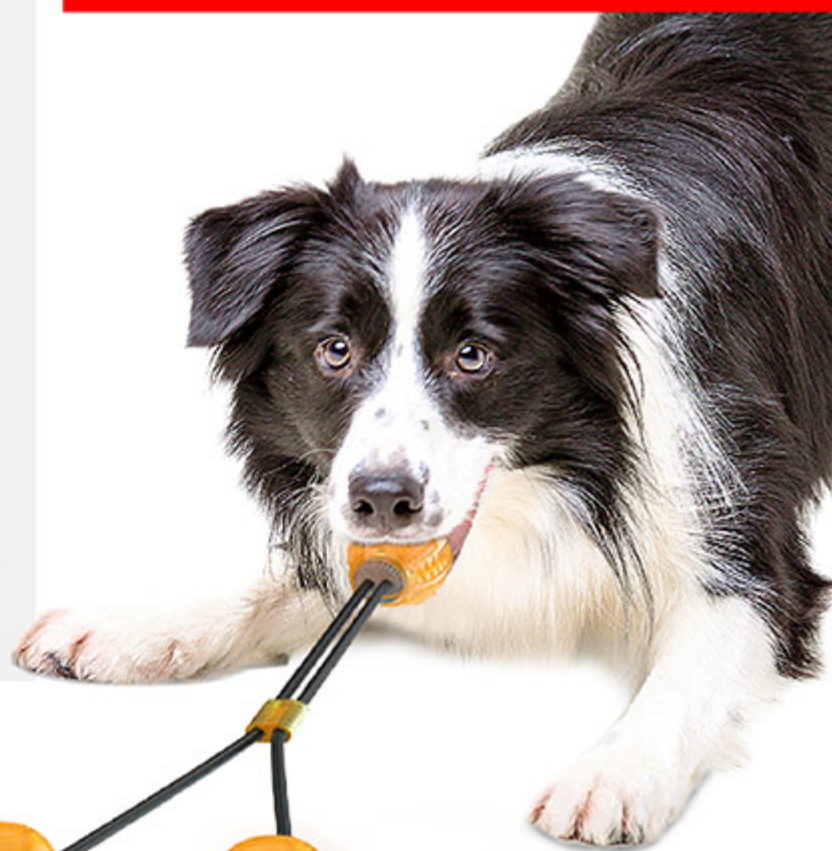

GO PUBLIC IN MARCH, 2020