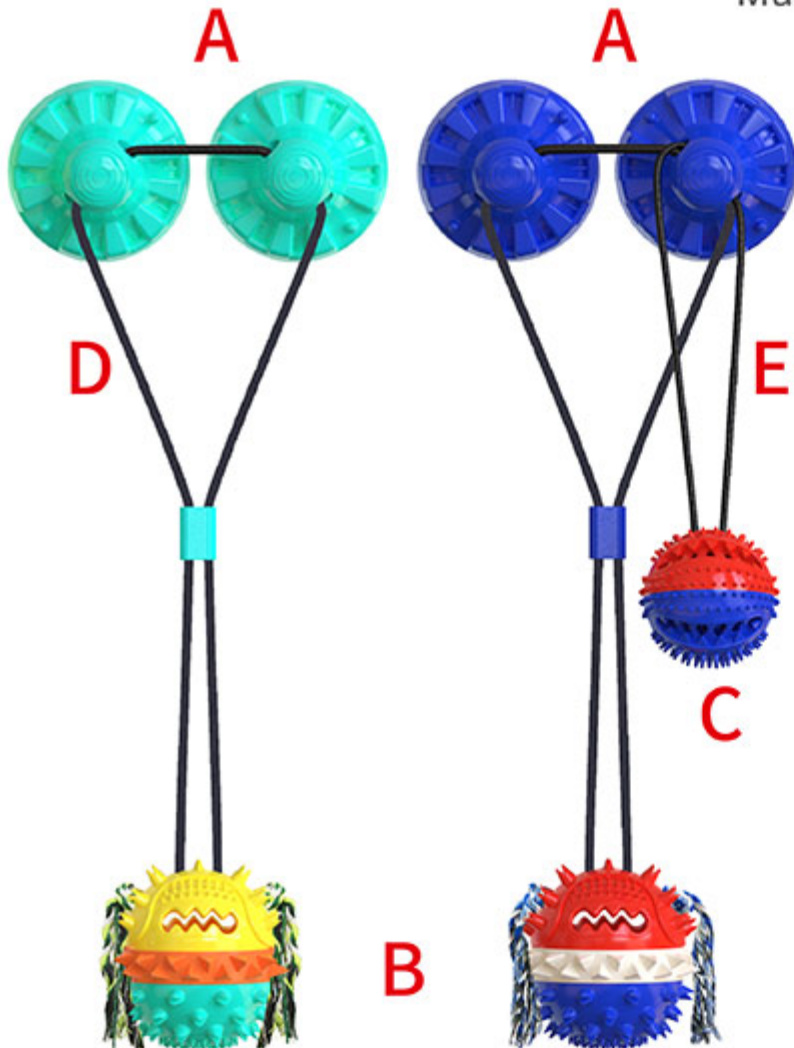

Upgraded Suction
Cup Dog Toy
[TYPE C]

Upgraded Suction
Cup Dog Toy
[TYPE D]

JQXP-C & JQXP-D UPGRADED SUCTION CUP DOG TOY

Type C
+
Type D

Multifunctional tug-of-war dog toy, designed with powerful suction cup.
Multifunctional molar ball, designed with squeaking function.
Various matching methods, giving dogs different using experience, which has more sell points.