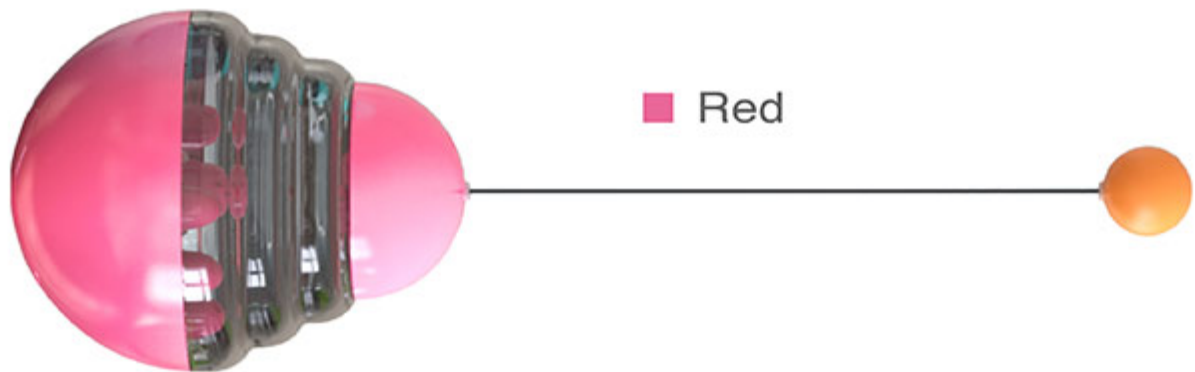

■ Yellow

■ Turquoise

■ Red

■ Green

[Product Information]

Color: Turquoise, Red, Green, Yellow

Material: ABS

Middle Part: PC

Size: Body 3.94*3.94*4.92 inch

Specification: 1 pack

Breed: Suitable for cat in any age and breed.

WeChat scan for more
information on this product