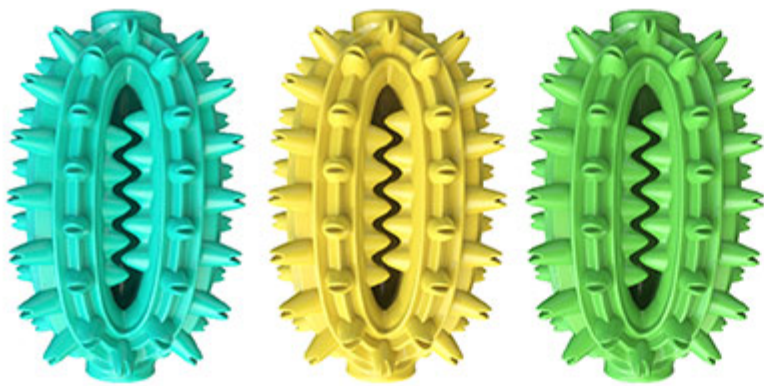

TOP OF MOLAR COLUMN (MOLAR INCISOR)

NEWLY DESIGNED TOOTH CLEANING CHANNEL

SERRATED MOLARS WITH DIFFERENT SIZE DISTRIBUTION

MIDDLE CHANNEL (CAN PUT DOG FOOD/SNACKS, USED AS TEETHING TOY)

CACTUS DOG TOOTHBRUSH