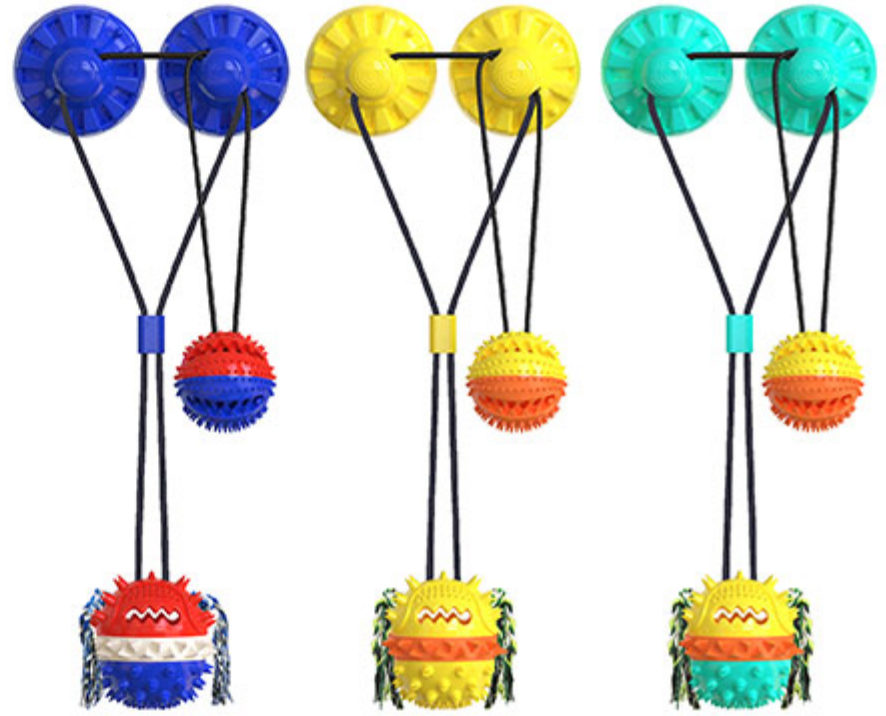

■ Blue

■ Yellow

■ Turquoise