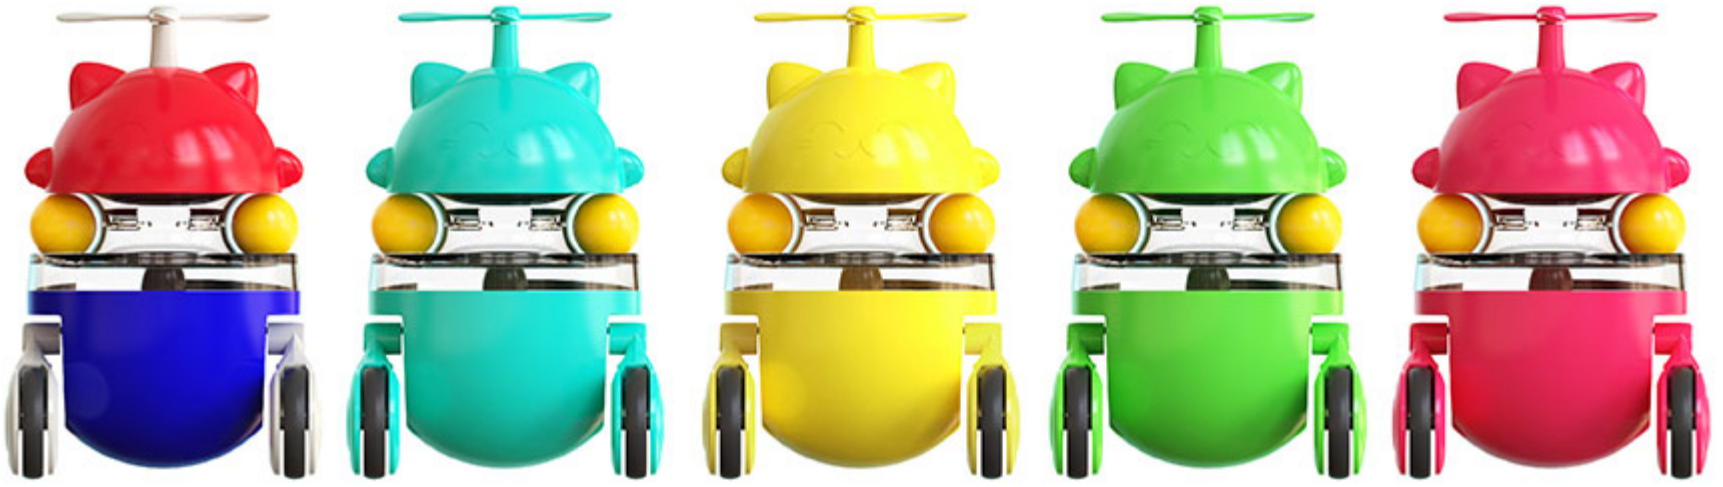

It also can be used when dog is bathing

This toy can distract dog's energy when dog is bathing, so that the owner can take better care of the dog, which enables dogs to love bathing.

[Product Information]

[Sway/move Back And Forth/the Top Propeller Can Be Rotated Freely] This product does not need electricity drive, it will move back and forth by itself when cat gently touch it,at the same time the top propeller can be rotated freely which attracts cat's highly interest in the toy and makes cat likes to play this toy. The toy applies a self-balancing system, which enables the toy not to be knocked over by the cat.

[Turntable ball toy] This toy is designed with a built-in track in the middle.The track is equipped with two funny cat balls that can rotate freely back and forth. Multiple designs can increase cat's interest of playing.