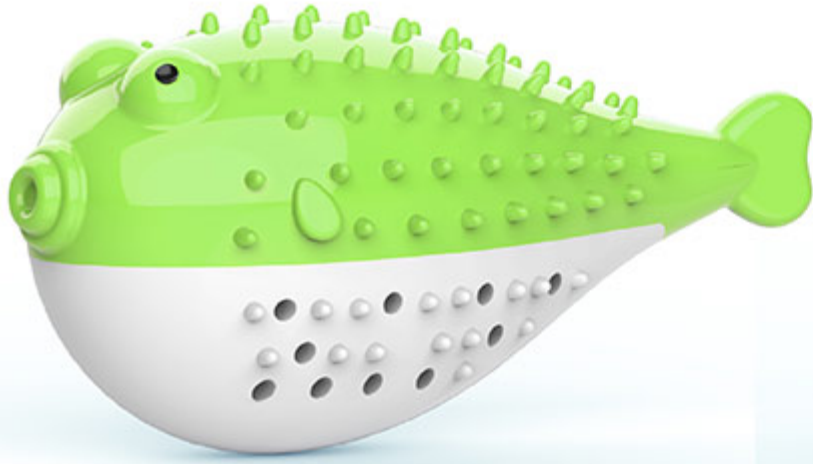

■ Green

■ Yellow

■ Turquoise

■ Red

[Product Information]

Color: Green, Yellow, Turquoise, Red

Material: TPR

Weight: 2.47oz

Size: 4.72*1.93*2.28 inch

Breed: Suitable for cat in any age and breed.

WeChat scan for more information on this product