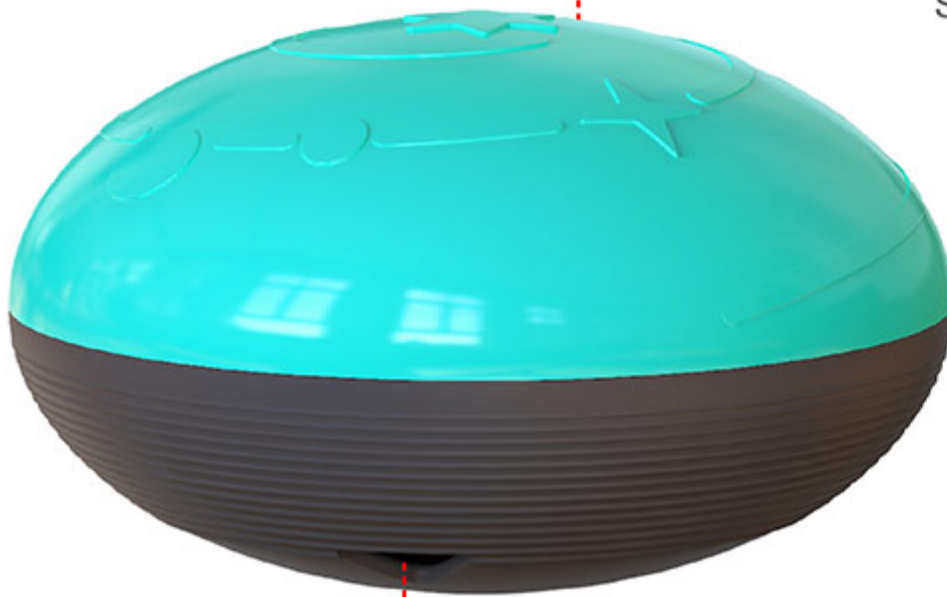

GO PUBLIC IN OCT., 2020

SNFSD01

SQUEAKY SLIDING TOY FOR INDOOR PLAY

SQUEAK TOY \ FOOD DISPENSING TOY
SLIDING TOY \ TUMBLER TOY

Squeak upper cover

Soft TPR material, pressing the upper cover can make a squeak sound to attract pet dogs' interest