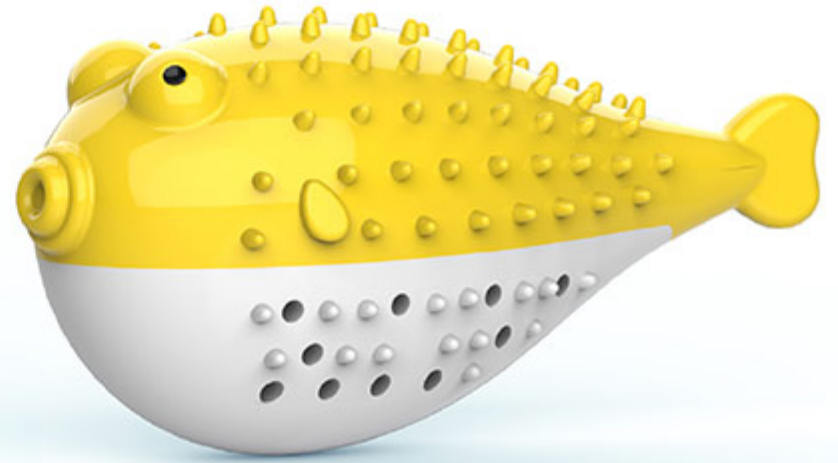

■ Green

■ Yellow

■ Turquoise

■ Red

[Product Information]

Color: Green, Yellow, Turquoise, Red

Material: TPR

Weight: 2.47oz

Size: 4.72*1.93*2.28 inch

Breed: Suitable for cat in any age and breed.

WeChat scan for more information on this product