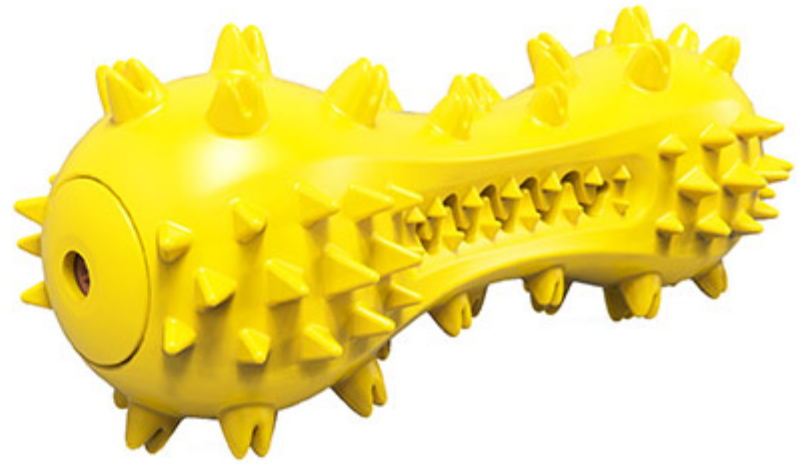

Yellow

Playing with the toy frequently can relieve dog's anxiety and improve its IQ. Prevent dogs from destroying furniture, truly realize the function that dogs brush teeth by themselves.

[Product Information]

Color: Turquoise, Yellow, Green

Material: TPR

Weight: 5.50 oz

Size: 7.09*2.76*2.68 in

Pets: Suitable for small, medium and large dogs in any breeds.

WeChat scan for more information on this product