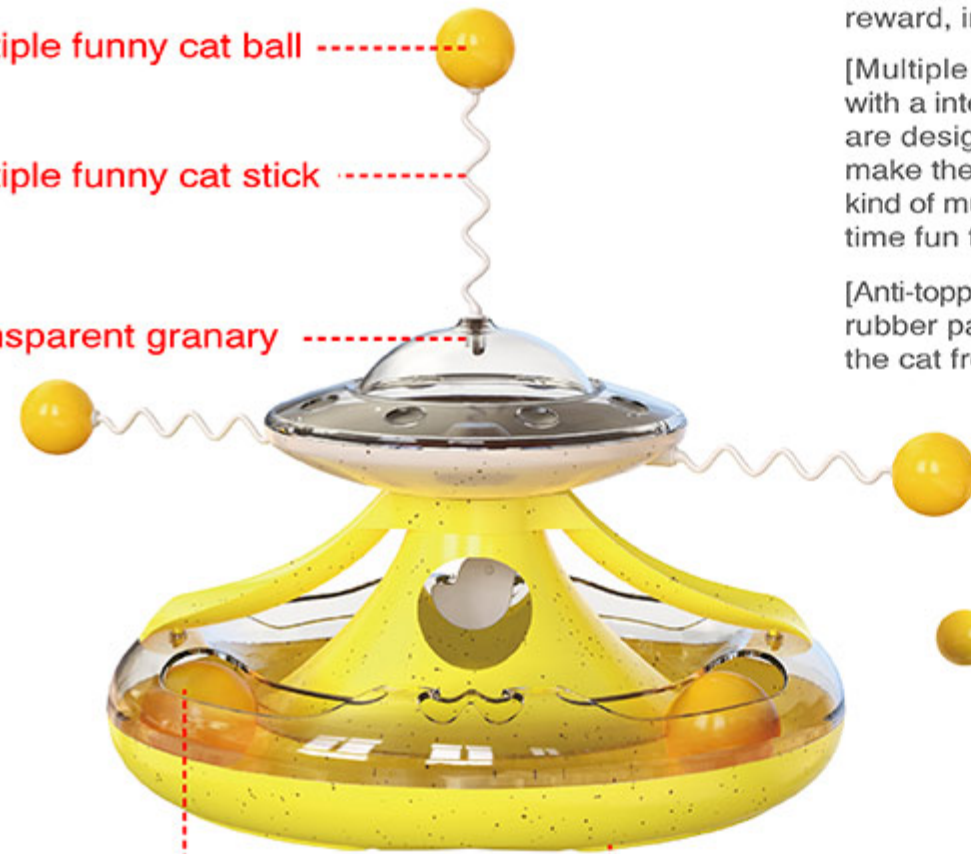

[Puzzle Food Dispensing Turntable Toy]The middle level of the toy is the cat turntable toy,which has the function of leaking food, and the turntable can be rotated under the external force of the cat. Open the transparent top of the turntable and put cat food or snacks inside. As the turntable spins,snacks can slide down to the snack aisle on either side and are given to the cat as a play reward, improve the cat's intelligence.

[Multiple funny cat stick design]The top of the toy is designed with a interactive cat stick with spring,and two interactive cat balls are designed on both sides of the middle turntable.The cat can make the turntable rotate by flipping the interactive cat stick.This kind of multiple cat-teasing parts design will bring more and longer time fun to the cat.

[Anti-toppling design]9.8in Large-size chassis design,with 4 non-slip rubber pads on the bottom.This stable non-slip design,prevents the cat from knocking over the toy when the cat is playing.

Multiple funny cat ball

Multiple funny cat stick

Transparent granary

Double track ball toy

Non-slip rubber pads