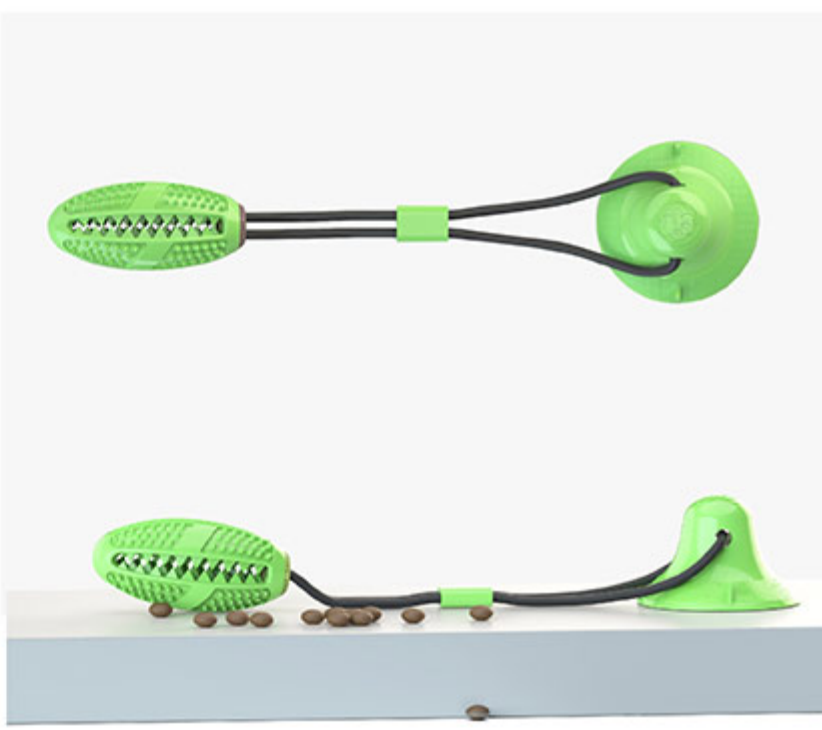

DOG TOY WITH SUCTION CUP,
TYPE B: GREEN