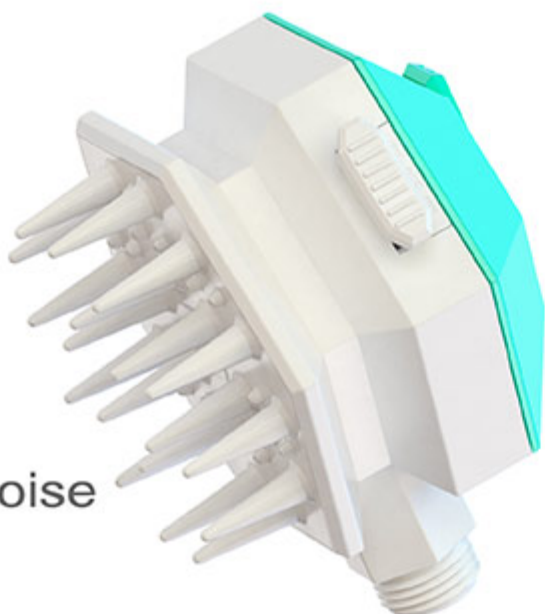

Turquoise

◀ Open the top cap, squeeze in the pet-specific shower gel, close the cap, adjust the control switch, and use it directly.

This product is suitable for international standard joints. The inch G1/2 pipe thread can be universally adapted to the American standard faucet 1/2-14 NPSM pipe threaded hose, which can be easily connected to the shower hose without complicated installation.

[Product Information]

Color: Turquoise, Yellow, Green, Pink

Material: ABS

Size: 4.33*3.94*3.23 in

Pets: Suitable for large, medium and small dogs

WeChat scan for more information on this product