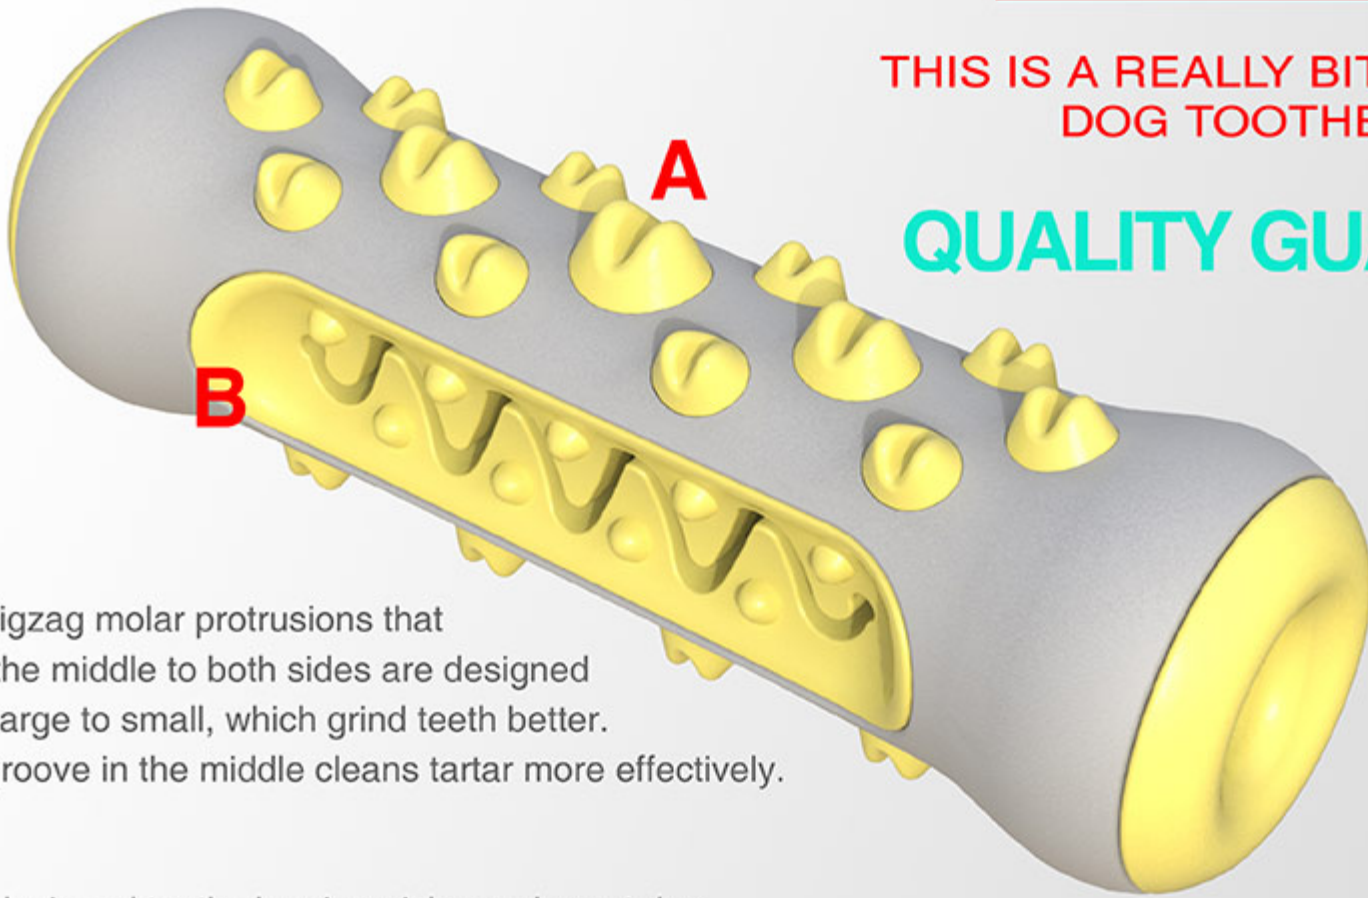

Size: Diameter 7.52 inch, Height 7.83 inch

Breed: Suitable for cat in any age and breed.

WeChat scan for more information on this product

THIS IS A REALLY BITE-RESISTANT
DOG TOOTHBRUSH!

QUALITY GUARANTEE

A

The zigzag molar protrusions that from the middle to both sides are designed from large to small, which grind teeth better. The groove in the middle cleans tartar more effectively.

B

New designed teeth cleaning aisle can be put dog toothpaste, which helps to clean dog's teeth and remove tartar deeply.