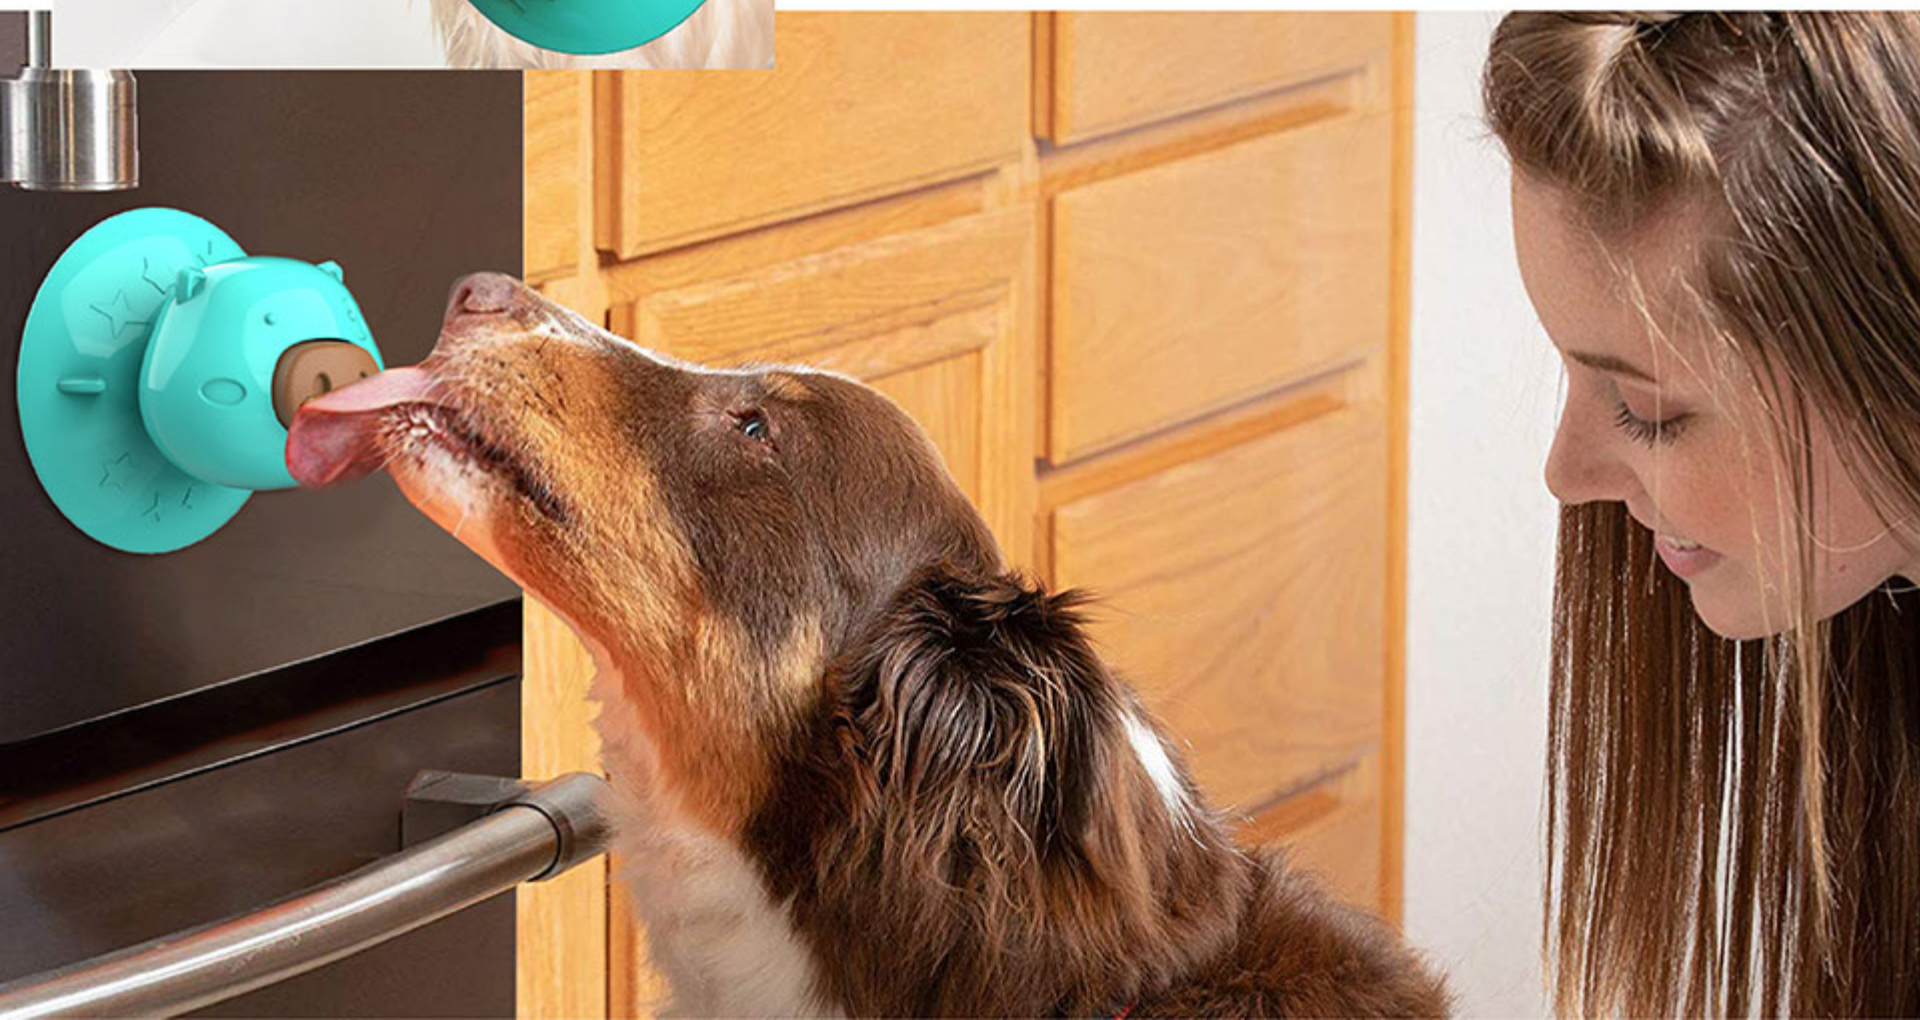

NEW FORCES - DOG TOY

MOLAR TEETH TOY/TEETH CLEANING
TOOTHBRUSH/REPLACEABLE TREAT

Pig Shape Dog Treat Toy
with Suction Cup