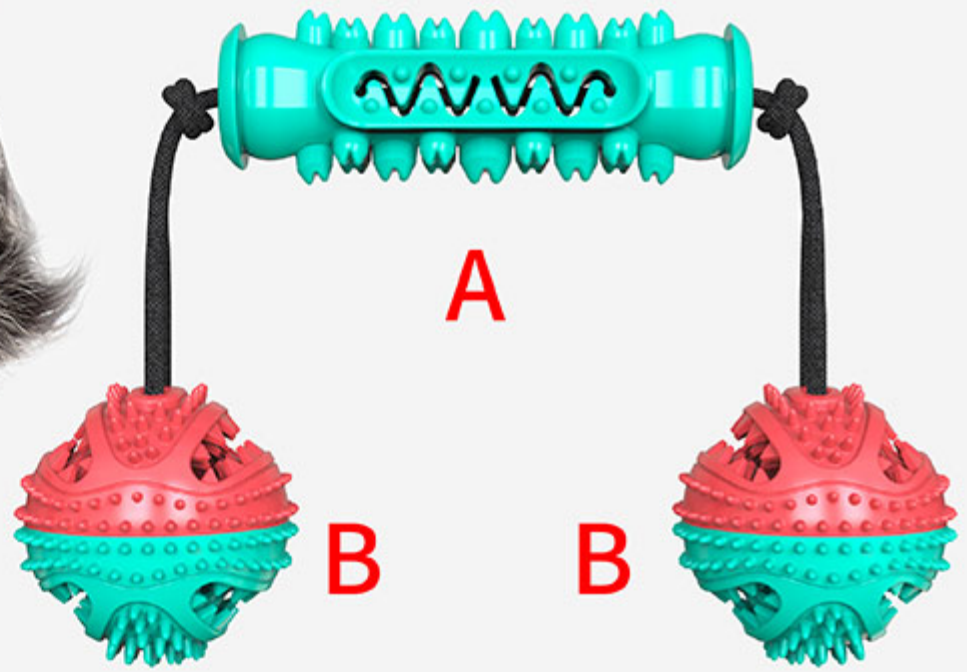

DUMBBELL BALL - BALL A

A SERRATED MOLAR STICK

This product can clean dog's teeth comprehensively and effectively, to ensure their dental health. Composed of serrated molar protrusions and molar aisles of different heights and sizes, which can deeply clean dog's front teeth, molar teeth and cuspid teeth.