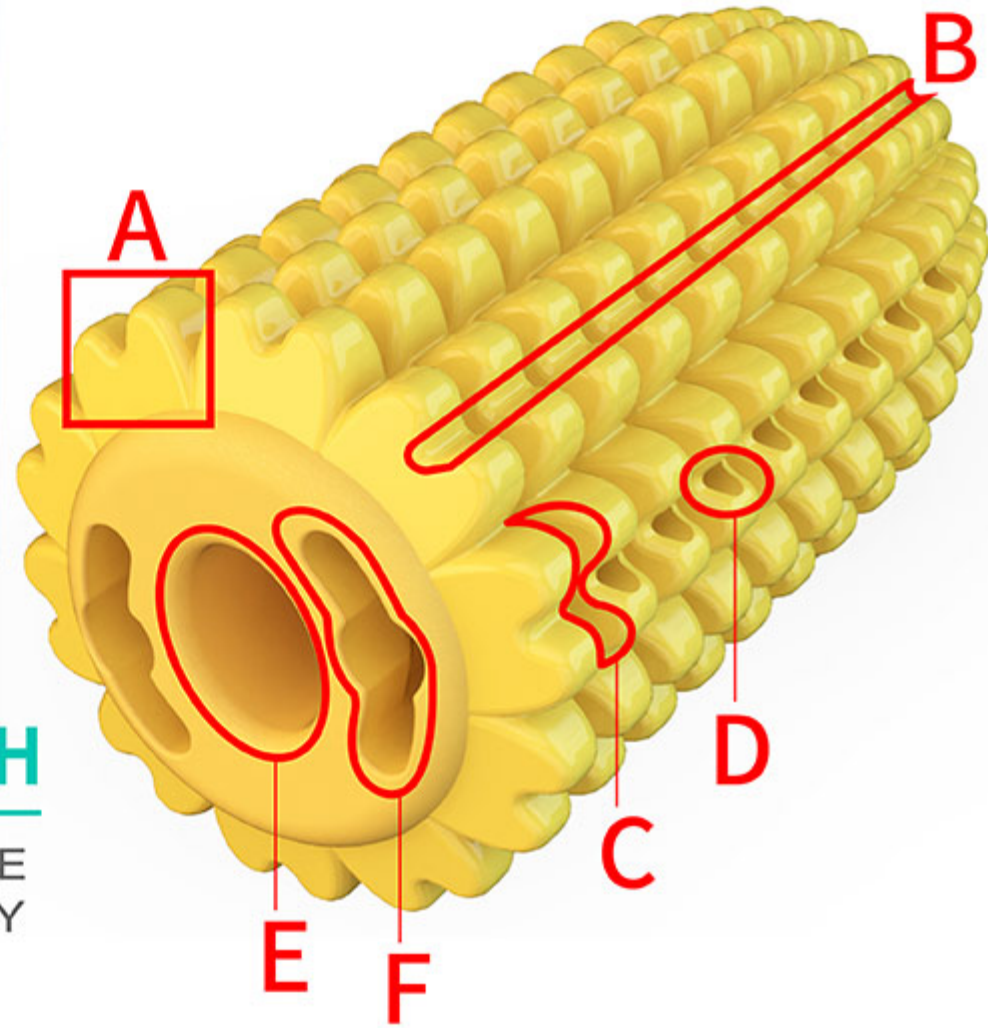

GO PUBLIC IN MAY, 2020