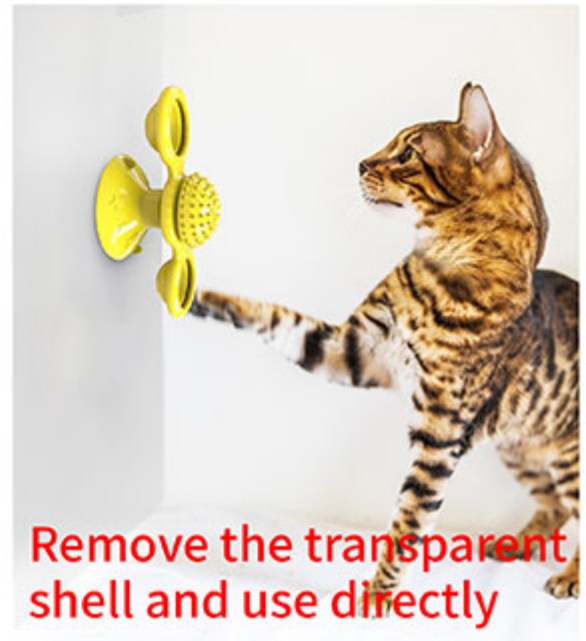

FC01

TURNTABLE WINDMILL CAT TOY

CAT TOY / GRIND TEETH BALL / TEETH CLEANING BALL / TRAINING BALL

One luminous ball + two catnip balls

Remove the transparent shell and use directly

Grinding face and hair

Windmill toy