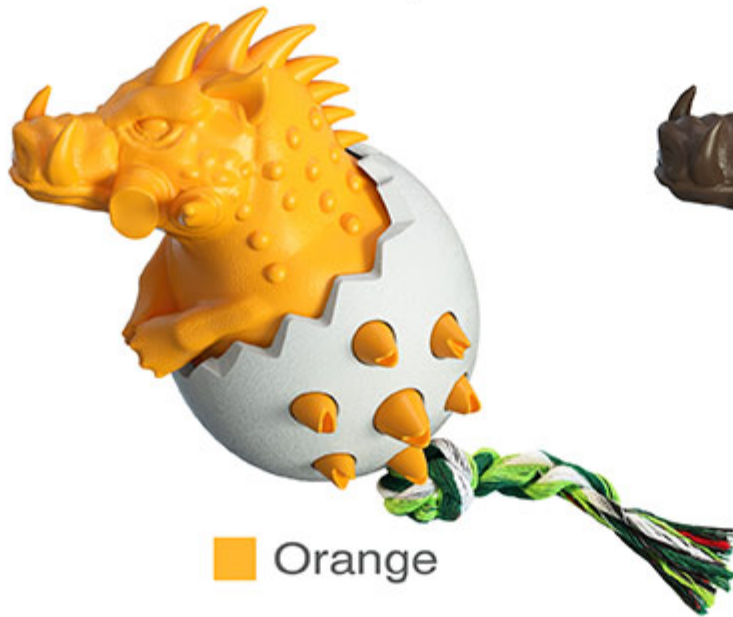

[Cotton dog chew rope attached] The tail is designed with a cotton dog chew rope, which is resistant to abrasion and bite, which can stimulate the dog's interest in biting and make the dog fall in love with this toy.

Cotton dog chew rope

Equipped with a cotton dog chew rope, it can improve the dog's interest in playing.

■ Turquoise

■ Yellow

■ Green

■ Orange

■ Chocolate

[Sturdy and not easy to damage]