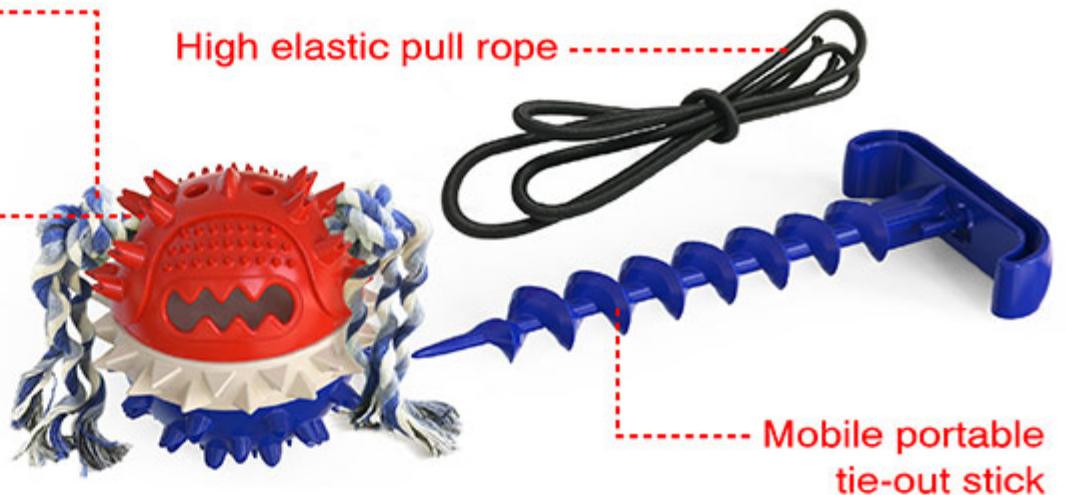

This is a multifunctional outdoor stretch rope ball, and it is also a dog tug-of-war toy, which can give dogs a different playing experience

HWLSQ01

OUTDOOR DOG TUG OF WAR TOY BALL

Multifunctional dog tug-of-war toy, elastic pull rope molar ball

Cotton dog bite rope

It comes with a dog bite cotton rope, which can increase the dog's interest in playing.

Updated squeaky food dispensing molar ball

Large ball design and ball wall thickened more resistant to dog bites; zigzag-shaped molar bumps of different sizes are arranged, while the dog is playing with toys, it can also have the effect of grinding teeth and promote the dog's oral health; Increase the food dispensing function, can put snacks in the snack trough and use it as a food dispensing toy for dogs; Added squeaky design, which makes a squeaking sound when the dog bites the toy, to better attract the dog's attention.

High elastic pull rope

Mobile portable tie-out stick

■ Blue

■ Yellow

Wrap the stretch rope around outdoor stadium equipment or tree trunks in the countryside and use it as a stretch rope ball for dogs.

In the outdoors, the upgraded molar ball can directly be used for playing with the dog, and it can also be used as a food dispensing toy.

Handle Enlarged Design

Timesaving and effortless

Spiral Body

Convenient and fast to be fixed

Flat-end Design

Avoid accidentally hurting the owner or pet

Elastic pull rope use instruction

First fold the elastic rope in half, then insert the rope from the hole on the top of the stick, and link the rope together with the reserved hook, then pull up and tighten the rope at the same time.