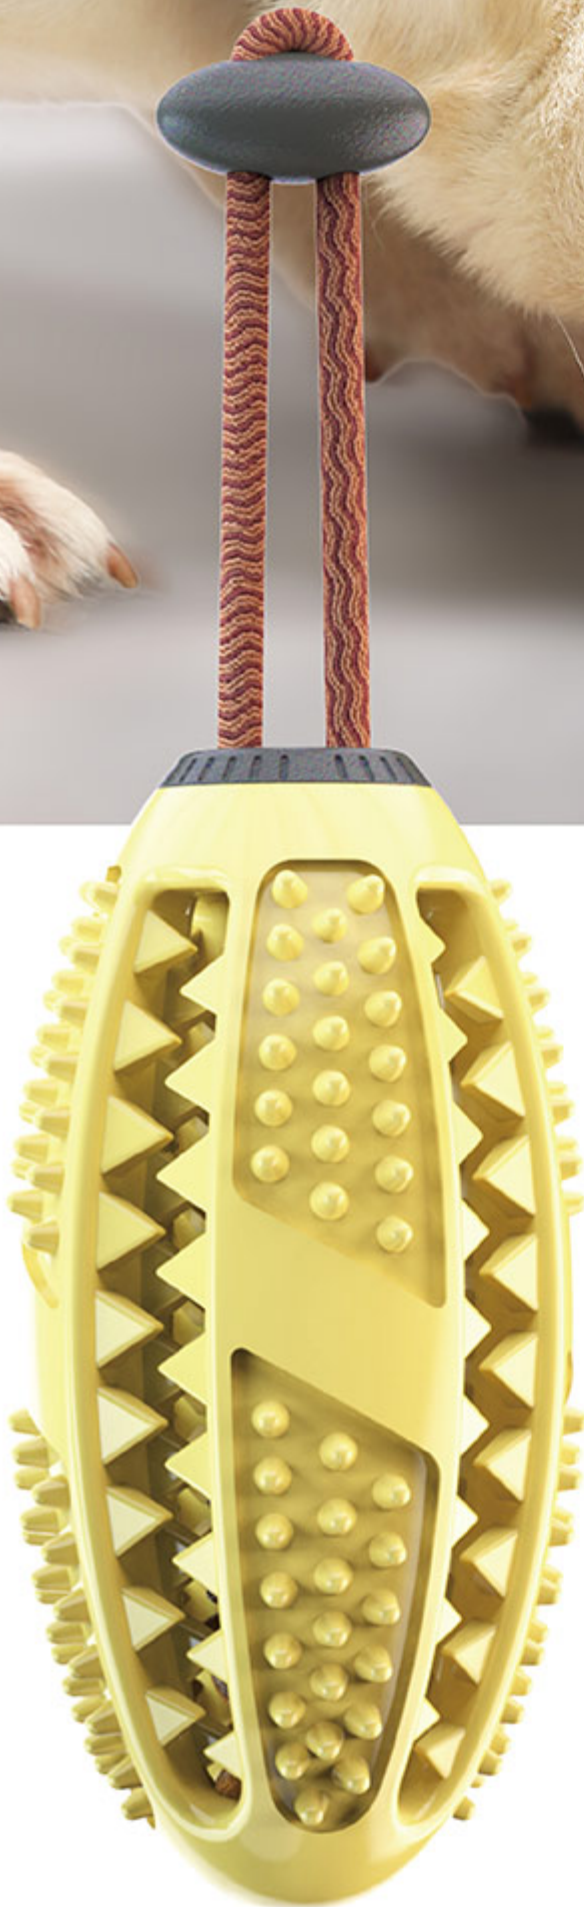

GO PUBLIC IN JUNE, 2019