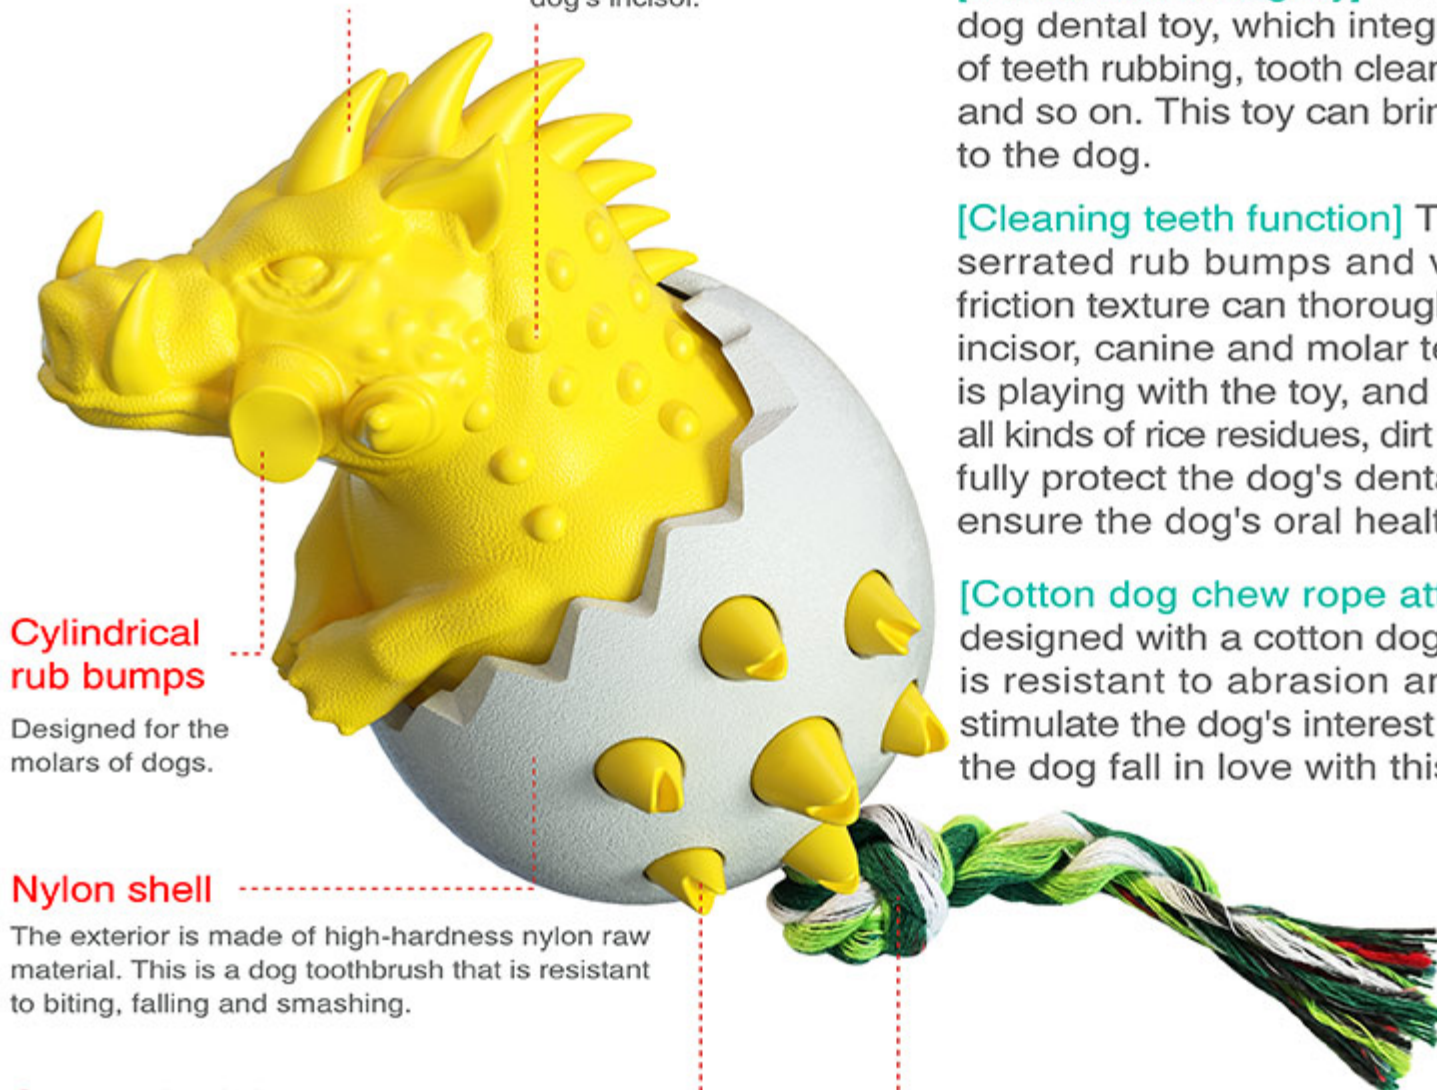

GO PUBLIC IN OCT., 2021

Dog chew toy

Nylon hard shell wrapped TPR thermoplastic design, a dog toothbrush that is resistant to biting, falling and smashing.

YZDMYGWJ01

WILD BOAR EGG DOG CHEW TOY

Pointed back rub bumps

Designed for the canine teeth of dogs.

Rub bumps

Designed for the dog's incisor.

Cylindrical rub bumps

Designed for the molars of dogs.

Nylon shell

The exterior is made of high-hardness nylon raw material. This is a dog toothbrush that is resistant to biting, falling and smashing.

Serrated rub bumps

Different sizes of serrated rub bumps are designed for the dog's molars.

[Multifunctional dog toy] This is a multifunctional dog dental toy, which integrates the functions of teeth rubbing, tooth cleaning, entertainment and so on. This toy can bring multiple play fun to the dog.

[Cleaning teeth function] The newly designed serrated rub bumps and various shapes of friction texture can thoroughly clean the dog's incisor, canine and molar teeth when the dog is playing with the toy, and effectively remove all kinds of rice residues, dirt and dental calculus, fully protect the dog's dental health, and truly ensure the dog's oral health.