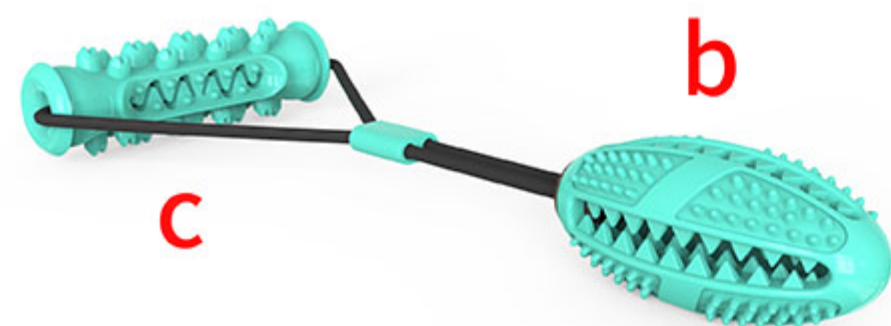

a FOOD LEAKING BALL TOY -TYPE A

b FOOD LEAKING BALL TOY -TYPE B

The 360° fully enclosed high molars and double-layer teeth cleaning protrusions can effectively remove dog's calculus and dental dirt, truly protecting dog's dental health. Dog food or snacks can be directly placed through the food leakage holes of the food dispensing ball, so as to attract and increase dog's interest and help dog to grow up healthily.

C SERRATED MOLAR STICK

Composed of serrated molar protrusions and molar aisles of different heights and sizes, which can deeply and comprehensively clean dog's front teeth, molar teeth and cuspid teeth.