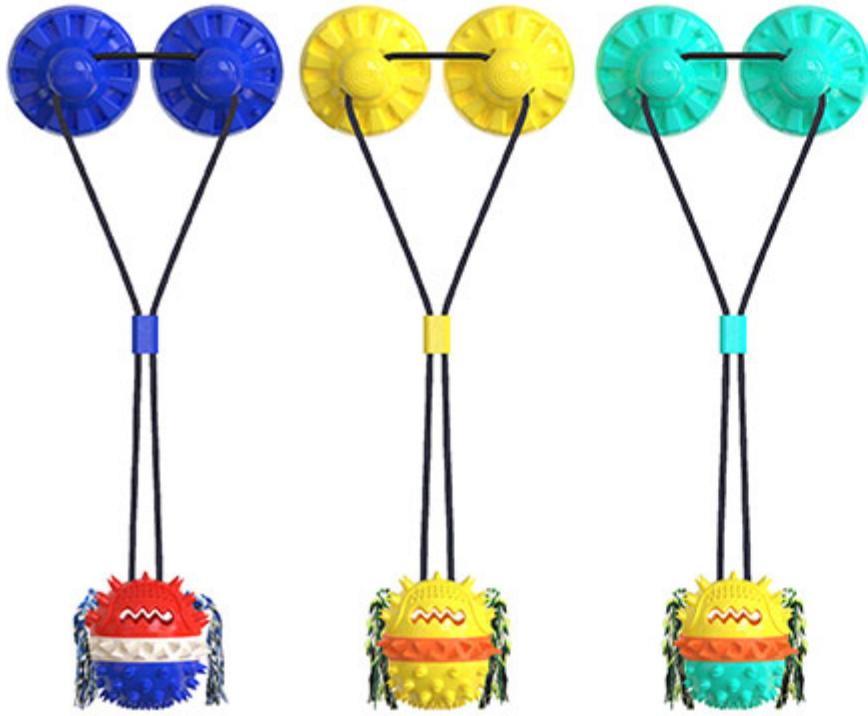

UPGRADED SUCTION CUP DOG TOY(TYPE C)

(Double suction cups+Bouncing squeaky food dispensing ball)

UPGRADED SUCTION CUP DOG TOY(TYPE D)

(Double suction cups+Bouncing squeaky food dispensing ball+Molar ball)

■ Blue

■ Yellow

■ Turquoise