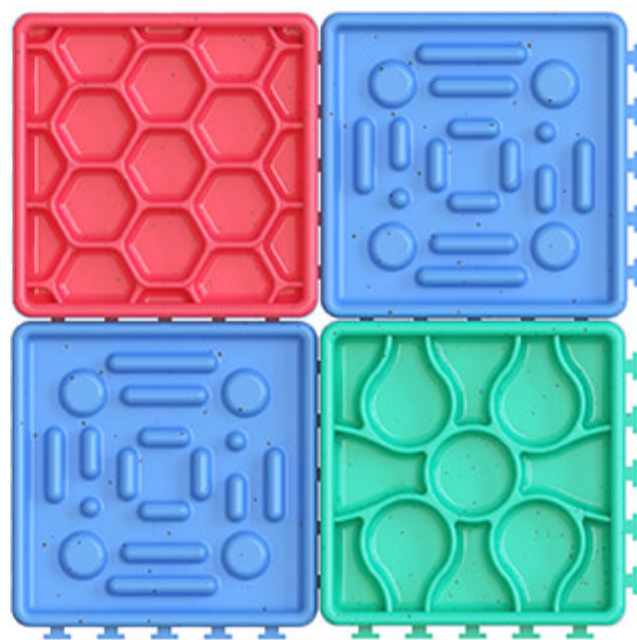

Red, turquoise and blue