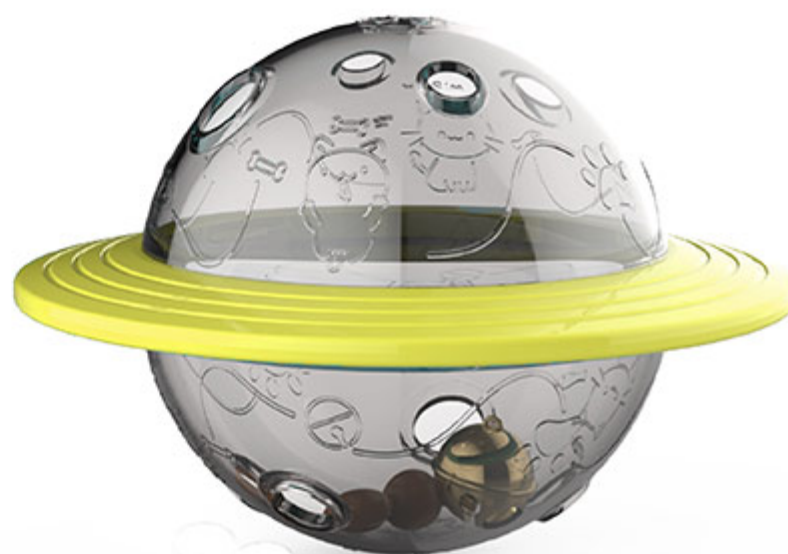

■ Turquoise

■ Yellow

WeChat scan for more information on this product

[Product Information]

Color: Turquoise, Yellow
Material: ABS
Size: Diameter 6.46 inch * Height 4.45 inch
Weight: 5.22oz
Specification: 1 pack
Breed: Suitable for small, medium and large dogs in any breeds.