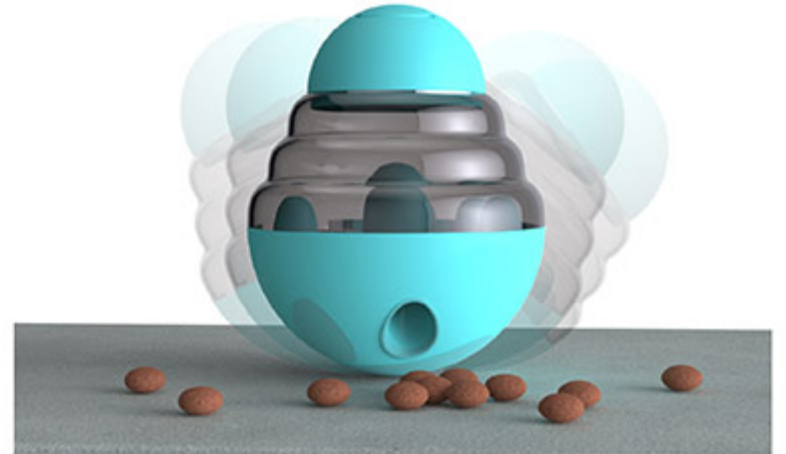

Structure: suction cup + tug rope + buckle +
round food dispensing ball without sound

YYG01

TUMBLER FOOD LEAKING BALL

DOG TOY / FOOD LEAKING BALL
TRAINING BALL / PUZZLE BALL
RELIEVE BOREDOM / EXERCISE

■ Turquoise