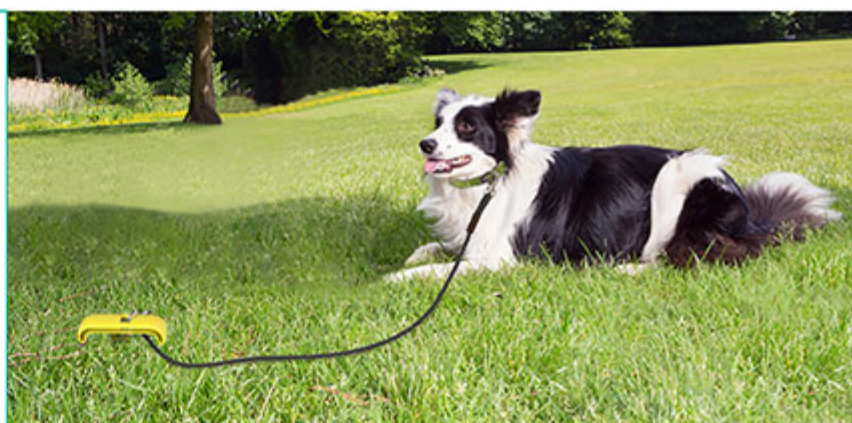

This product is an automatic dog walking artifact. It is designed to resist tiger bite and pull rope, which can resist the tearing of strong family dogs and working dogs.