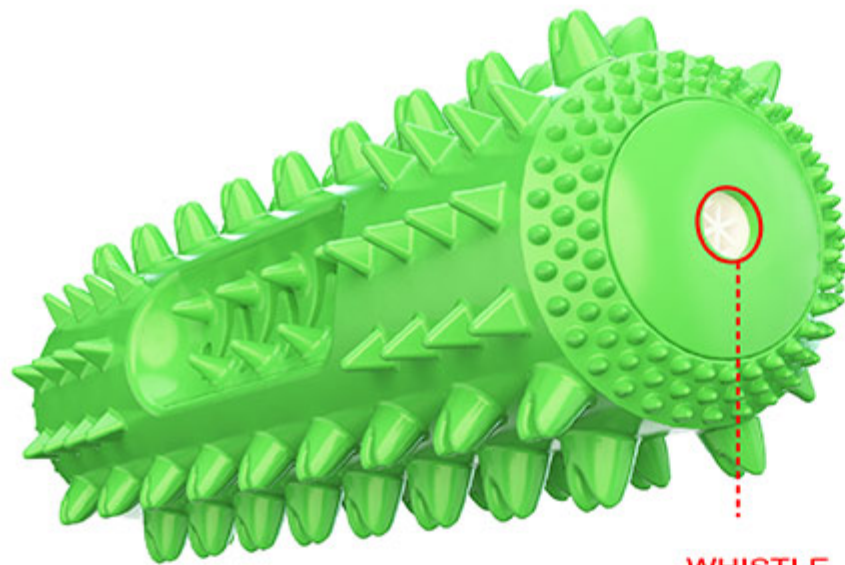

SQUEAKY DOG MOLAR STICK TOOTHBRUSH

SQUEAK TOY \ REMOVE CALCULUS
RELIEVE ANXIETY
DESIGNED WITH MULTIPLE MOLAR BUMPS

WHISTLE

Designed with a whistle on both sides of the molar stick

CONICAL MOLAR BUMPS

Clean dogs' sharp teeth

POINTED MOLAR BUMPS

Clean dog's fangs

SERRATED MOLAR BUMPS

Clean dogs' molar teeth

POINTED MOLAR BUMPS

arranged in 360°
irregularly on both
sides of the molar stick