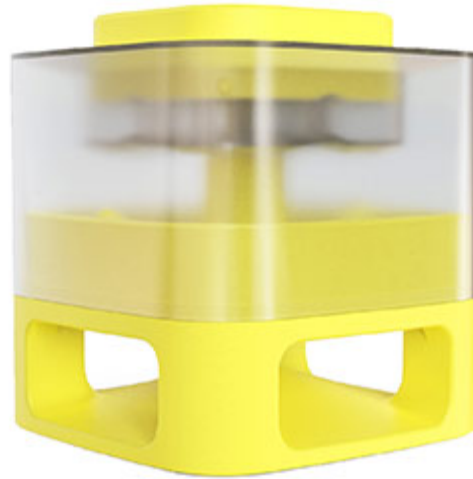

■ Yellow

▲ Pressing the button on the top to directly add dog's food.

▲ Slow feeder, this is a healthy eating tableware for pet.

Scan WeChat for more information of this product

[Product Information]

Color: Blue,White,Yellow

Material: ABS

Weight: 28.92 oz

Size: 6.7in*6.7in*7.28 in

Pets: Suitable to dogs in any size