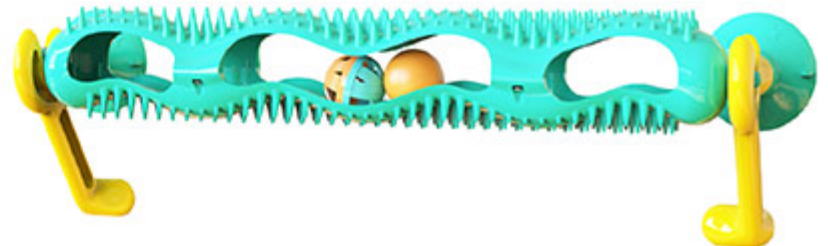

A Stand

The bottom of the stand is equipped with super strong viscosity, and remove glue will increase the suction of the toy.

B Powerful Suction Cup

The new design of super large suction cup can be stuck on any surface, including wall, window, door, wooden floor and rough floor.

C Curved rotating shaft body

Curved design, track ball cat toy that can rotate forward and reverse, can be used as an interactive toy, a cat climbing tower, a rotate shaft, or a cat scratcher. Attracting cat's attention, increasing their interest in playing, and protecting their dental health.

GD01

TRACK BALL CAT TOY

SCRATCHER/GRIND TEETH
CLEAN TEETH/RELIEVE ANXIETY