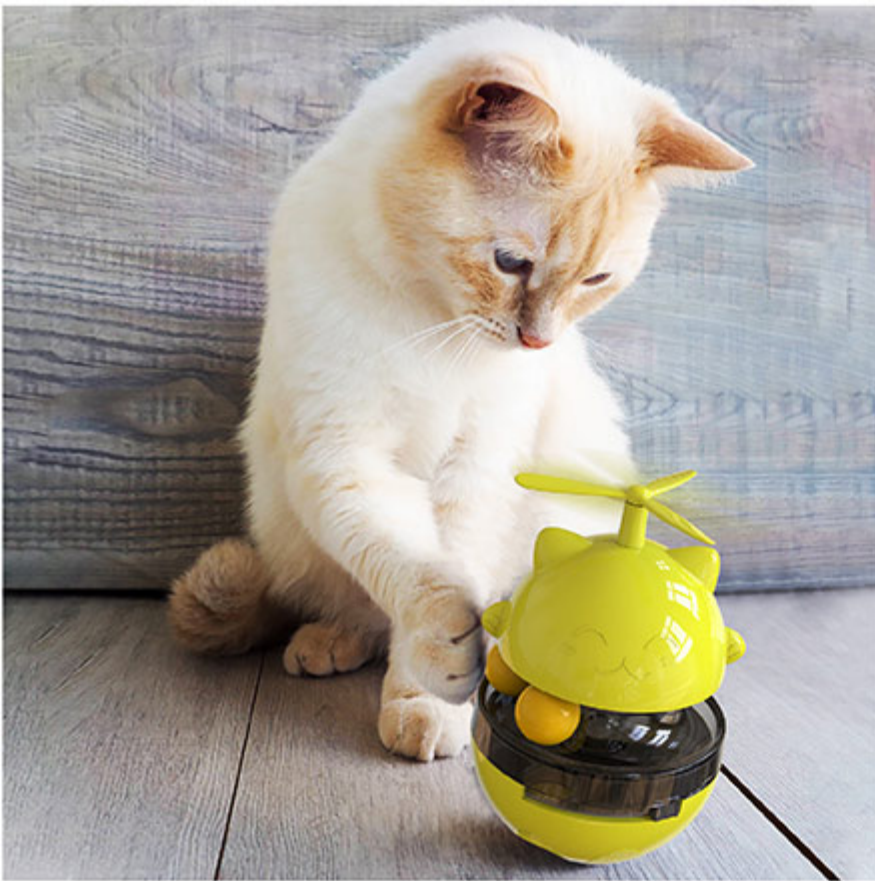

[Product Information]

Color: Turquoise, Yellow, Green

Material: Upper lid :TPR, lower lid:ABS

Weight: 8.11 oz

Size: 5.91*5.91*3.58 in

Pets: Suitable for large, medium and small dogs.

GO PUBLIC IN OCT., 2020

XFZCM01

WHIRLWIND LUCKY CAT TOY

FOOD DISPENSING TOY \ TURNTABLE TOY
WINDMILL TOY \ TUMBLER TOY

**Windmill.....
propeller**

Attract cats'
more interest

**Double
interactive
cat
balls**

Attract
cats'
more
interest