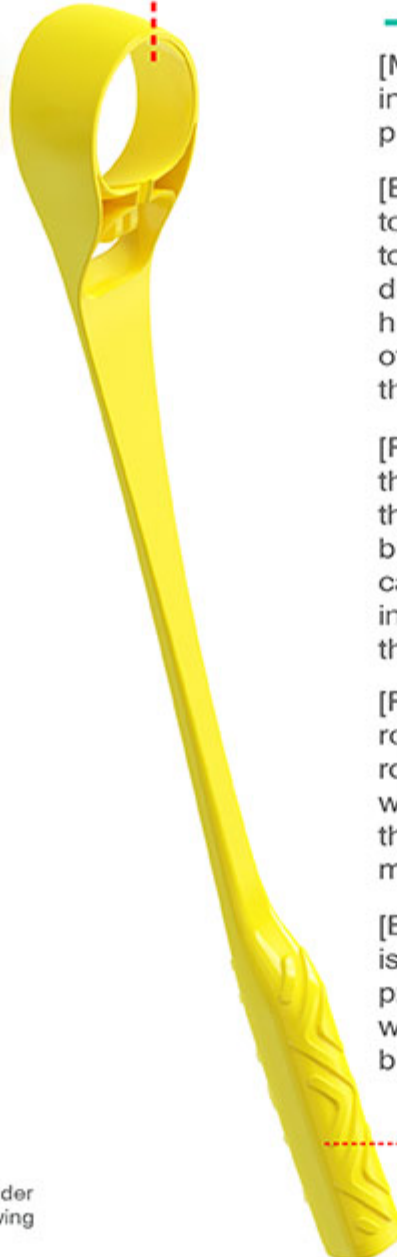

[Product Information]

Color: Blue, Orange

Material: ABS, TPR

Size: 2.46*2.46*2.5 in

weight: 2.75 oz

Pets: suitable for large, medium and small dogs.

WeChat scan for more information on this product

PQG01

MULTIFUNCTION PET DOG BALL LAUNCHER

Molar ball fixed place

The molar ball can be easily installed on the top of the ball launcher, and directly swing the arm to throw the molar ball to a distance, allowing the dog to catch it back. It is sanitary and you don't need bend down when using it.

Soft drawstring loop

Drawstring

Pet Ball with Automatic Retractable Rop

The molar ball has a built-in retractable rope, under the restriction of the drawstring buckle, the throwing range of the molar ball can be controlled.