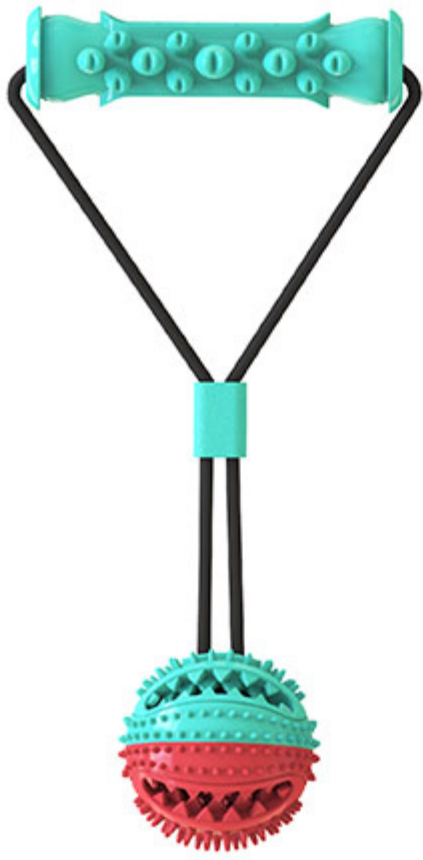

Type A:

Type B: