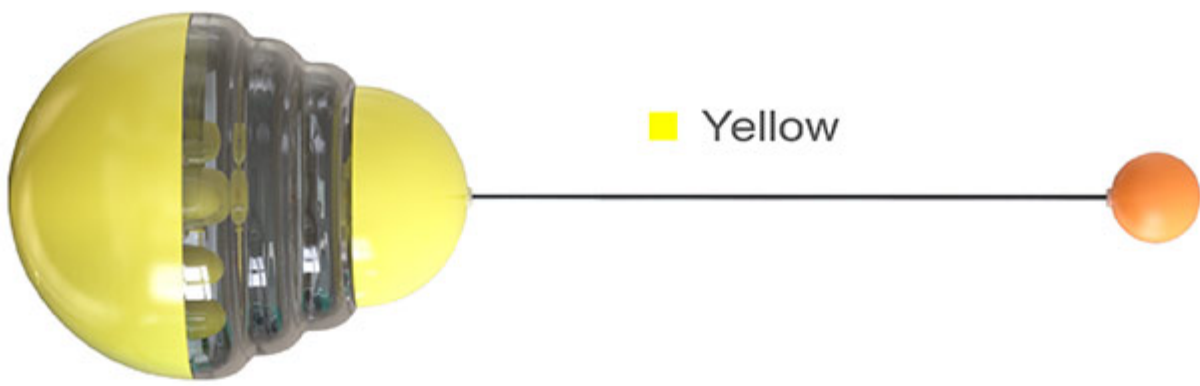

■ Yellow

■ Turquoise

■ Red

■ Green

[Product Information]

Color: Turquoise, Red, Green, Yellow

Material: ABS

Middle Part: PC

Size: Body 3.94*3.94*4.92 inch

Specification: 1 pack

Breed: Suitable for cat in any age and breed.

WeChat scan for more
information on this product