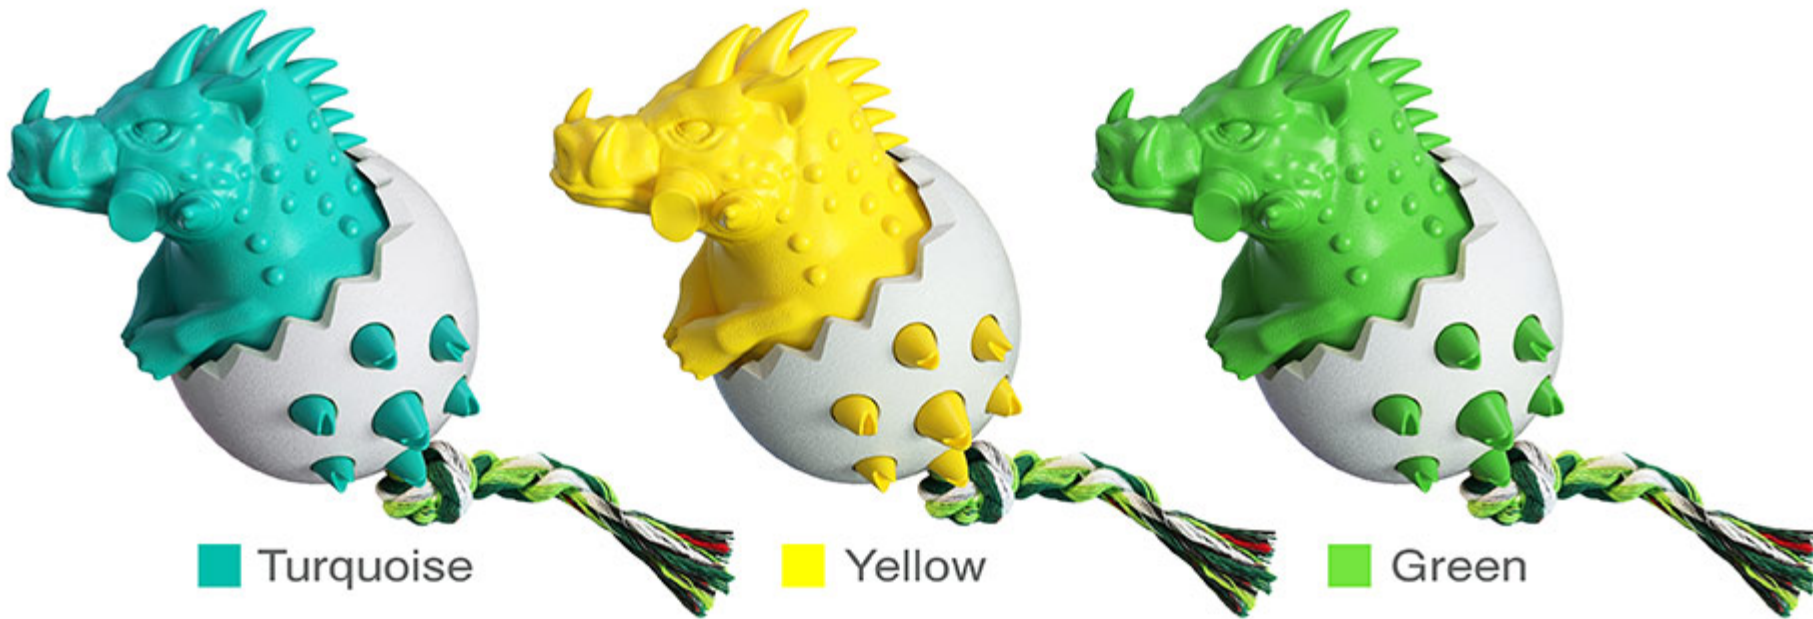

■ Green

■ Chocolate

[Sturdy and not easy to damage]

The exterior is made of high-hardness nylon raw material, and the interior is made of high-toughness and soft TPR, which can be used for large, medium and small pet dogs, and will not be damaged after long-term use. But for the dog's health, we recommend that you use it for no more than 20-30 minutes a day.

[Multifunctional dog toy]

This is a multi-functional dog toy that integrates the functions of rubbing teeth, cleaning teeth, and eliminating anxiety. This toy can bring multiple pleasures to dogs.

Scan the QR code on WeChat
to get the latest detailed information

[product information]

Color: Turquoise, Yellow, Green, Orange, Chocolate

Material: TPR, PA66

Size: 3.82*3.50*4.76 in

Weight: 6.67 oz

Pets: suitable for large, medium and small dogs.