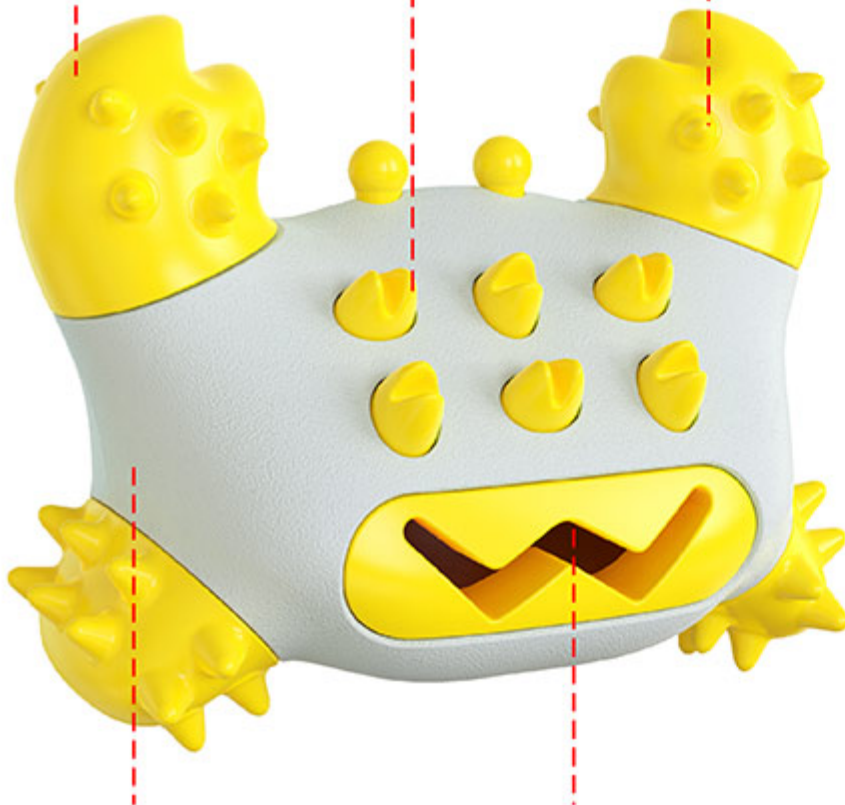

ZJPXMYWJ01

HARD SHELL CRAB DOG MOLAR TOY

Top of crab pincers

Serrated protruding points for molars

Columnar molar protruding points

Serrated with different sizes and distributions molar protruding points, for pet dogs the molar cleaning is designed.

Nylon shell

The exterior is made of nylon with high hardness, a smash resistant, bite resistant and fall resistant dog toys.

Dental Cleaning Channel

New designed dental cleaning channel. When a pet dog bites a toy, the teeth will enter the cleaning channel, vertical and horizontal deep clean your dog's teeth, including the roots. If you use this toy regularly, your dog won't have tartar. You can use the pet toothpaste or food attractant placed directly on the cleaning aisle will attract your dog's play interest.

[Dental cleaning channel] New designed dental cleaning channel. When a pet dog bites a toy, the teeth will enter the cleaning channel, vertical and horizontal Deep clean your dog's teeth, including the roots. If you use this toy regularly, your dog won't have tartar. You can use the Pet toothpaste or food attractant placed directly on the cleaning aisle will attract your dog's play interest.