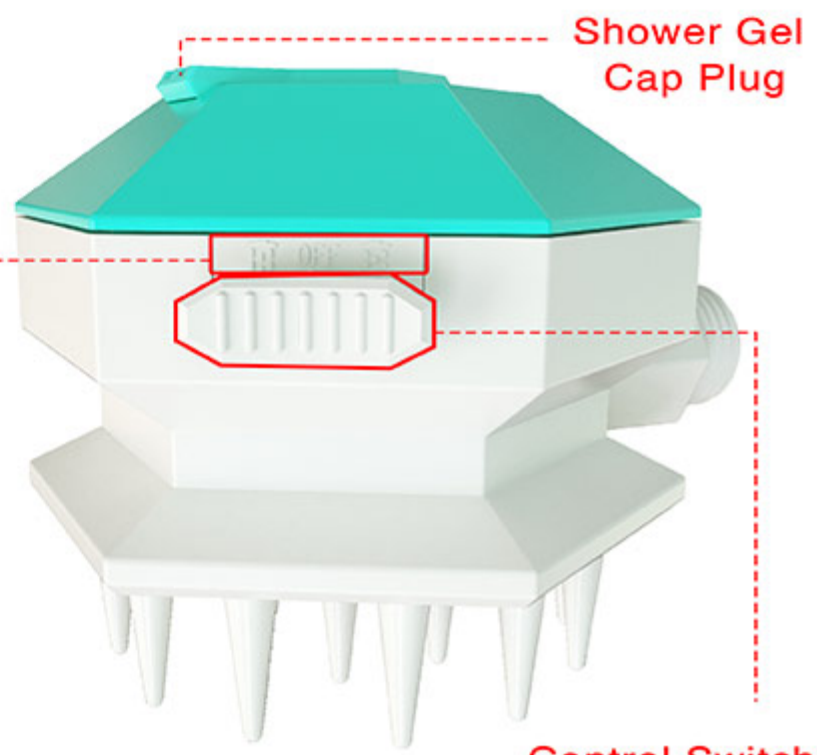

Size: 3.94×3.82×15.75 in

Pets: Suitable for all kinds of dogs and cats

GO PUBLIC IN AUGUST, 2020

Shower Gel/Shower Nozzle
+
Hard Massage Brush Function

Shower Nozzle

HS01

MULTIFUNCTIONAL PET SHOWER

Hand-shower/Shower Gel Nozzle
One-key Function Switch/Massage Brush