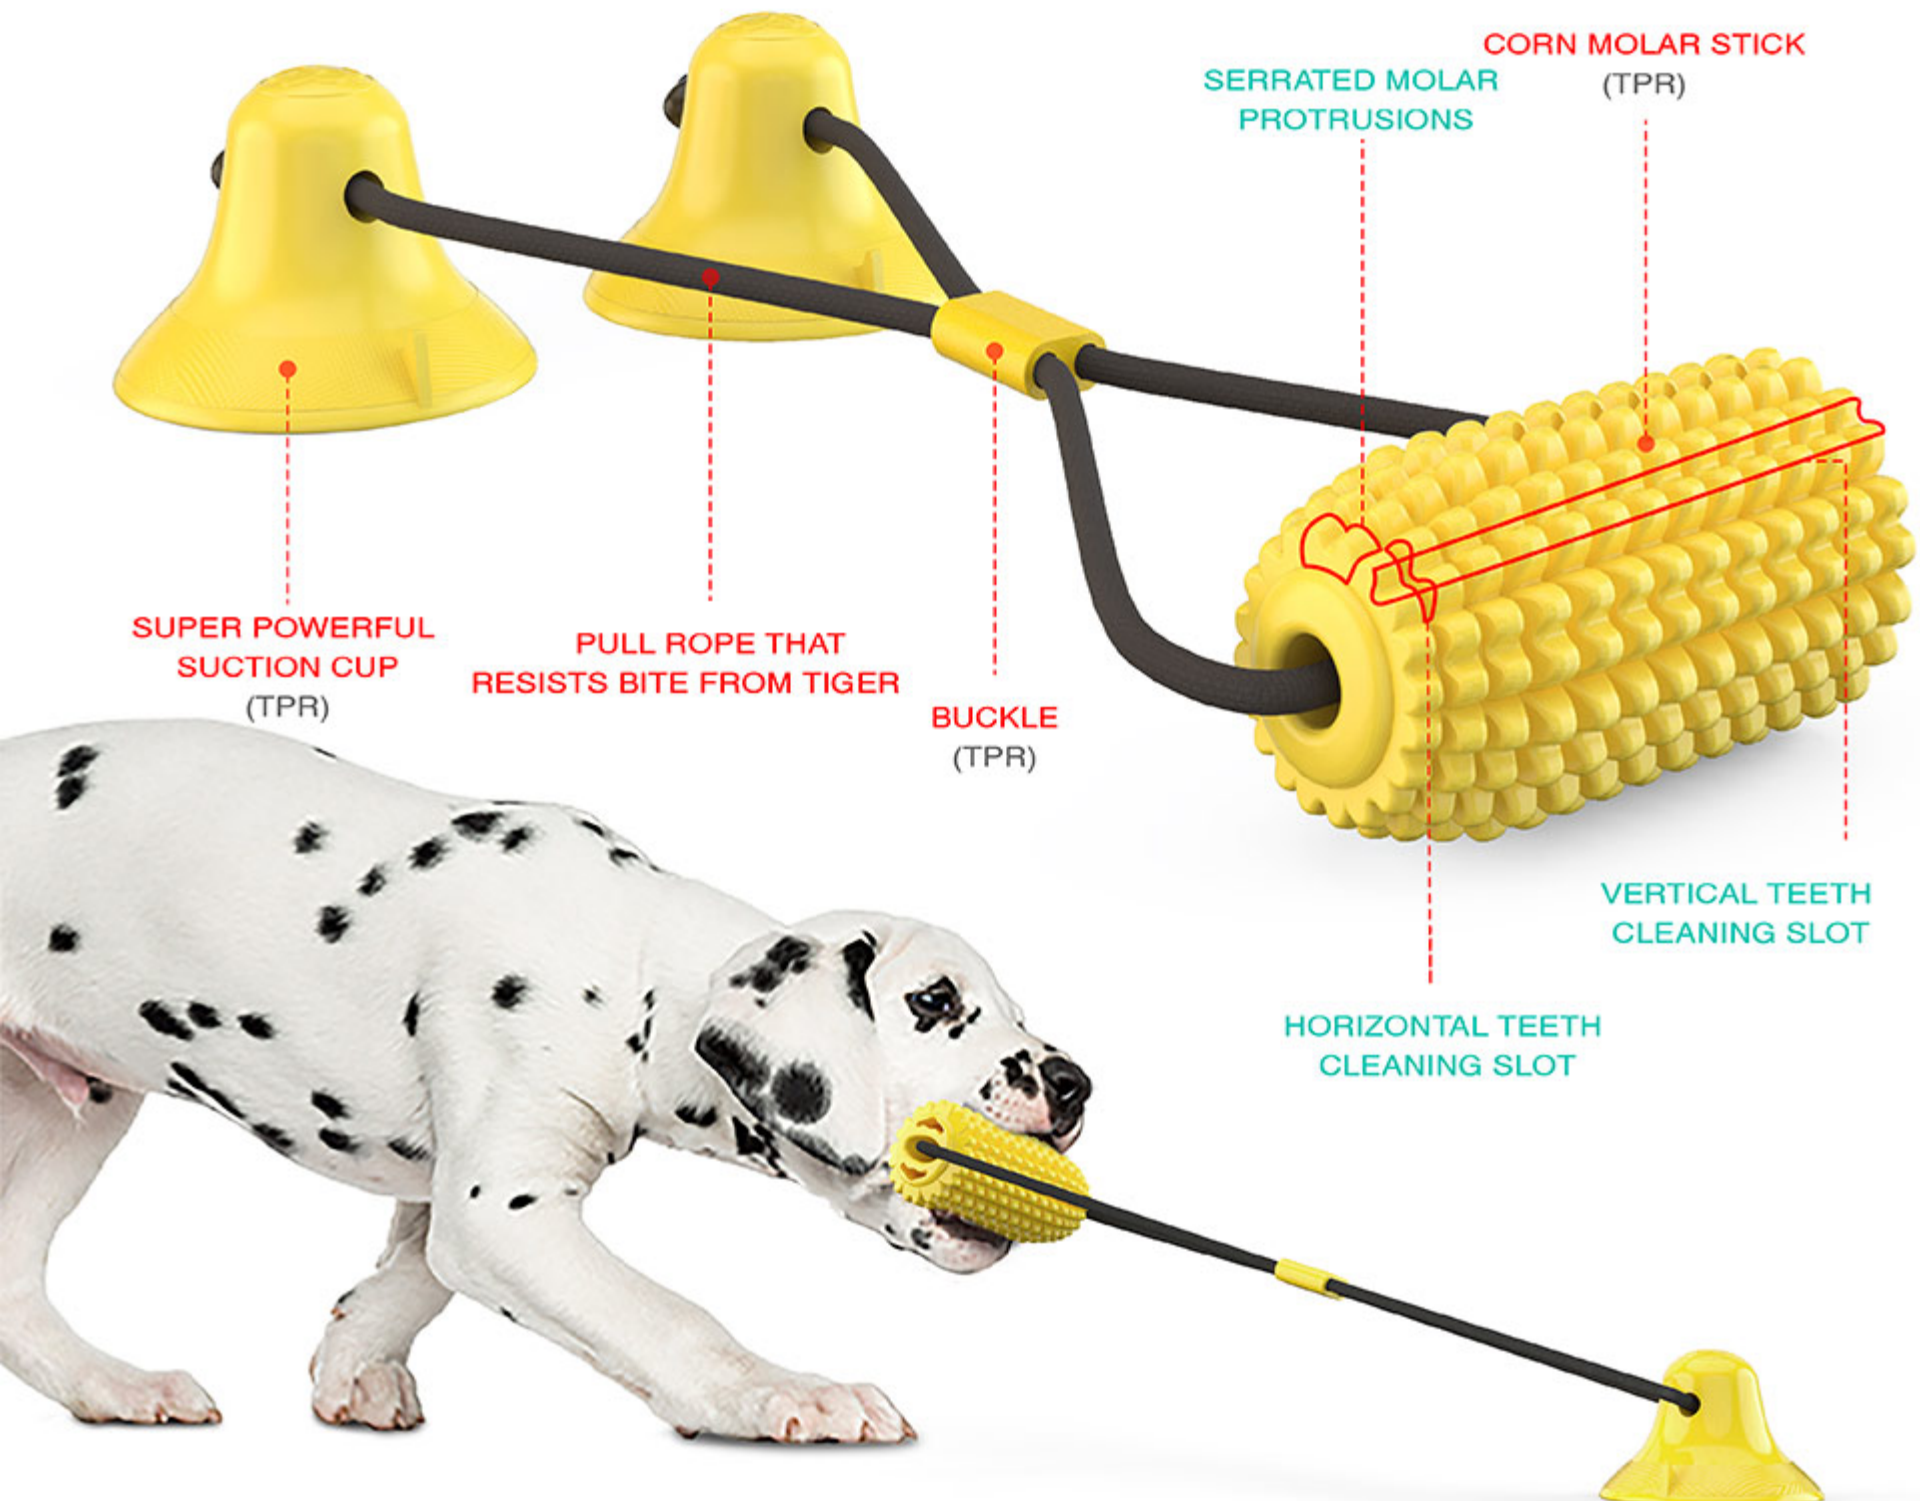

[Product Information]

Color: Turquoise, Yellow, Green, Pink

Material: ABS

Size: 4.33*3.94*3.23 in

Pets: Suitable for large, medium and small dogs

WeChat scan for more information on this product

YM01

CORN SUCTION CUP TOY

MOLAR TEETH/REMOVE DENAL CALCULUS/RELIEVE ANXIETY
SUPER POWERFUL SUCTION CUP/CAN BE ADSORBED ON ANY PLANE

SUPER POWERFUL SUCTION CUP DESIGN

It can be adsorbed on any plane and used by dogs. It is also suitable for wooden floors and rough tile floor, allowing dogs to consume plenty of physical strength, exercise their bodies, and improve their health.

THE CORN MOLAR STICK CAN ALSO BE USED ALONE FOR THE DOG TO PLAY.

The middle channel of the molar stick can be used as a food leaking toy. The toy is suitable for dogs of any age. The dog will feel very happy when playing.

Weight: 14.29 oz

Pets: Suitable for large, medium and small dogs.

This is a multi-functional autonomous dog walking artifact, which can leash the dog while playing with the elastic rope ball.

DZ01

TIE-OUT STICK/ROPE BALL COMBINATION TOY