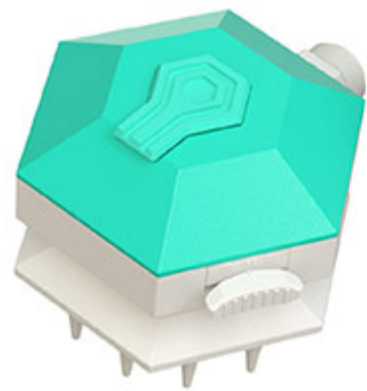

GO PUBLIC IN AUGUST, 2020

Shower Gel/Shower Nozzle
+
Hard Massage Brush Function

HS01

MULTIFUNCTIONAL PET SHOWER

Hand-shower/Shower Gel Nozzle
One-key Function Switch/Massage Brush