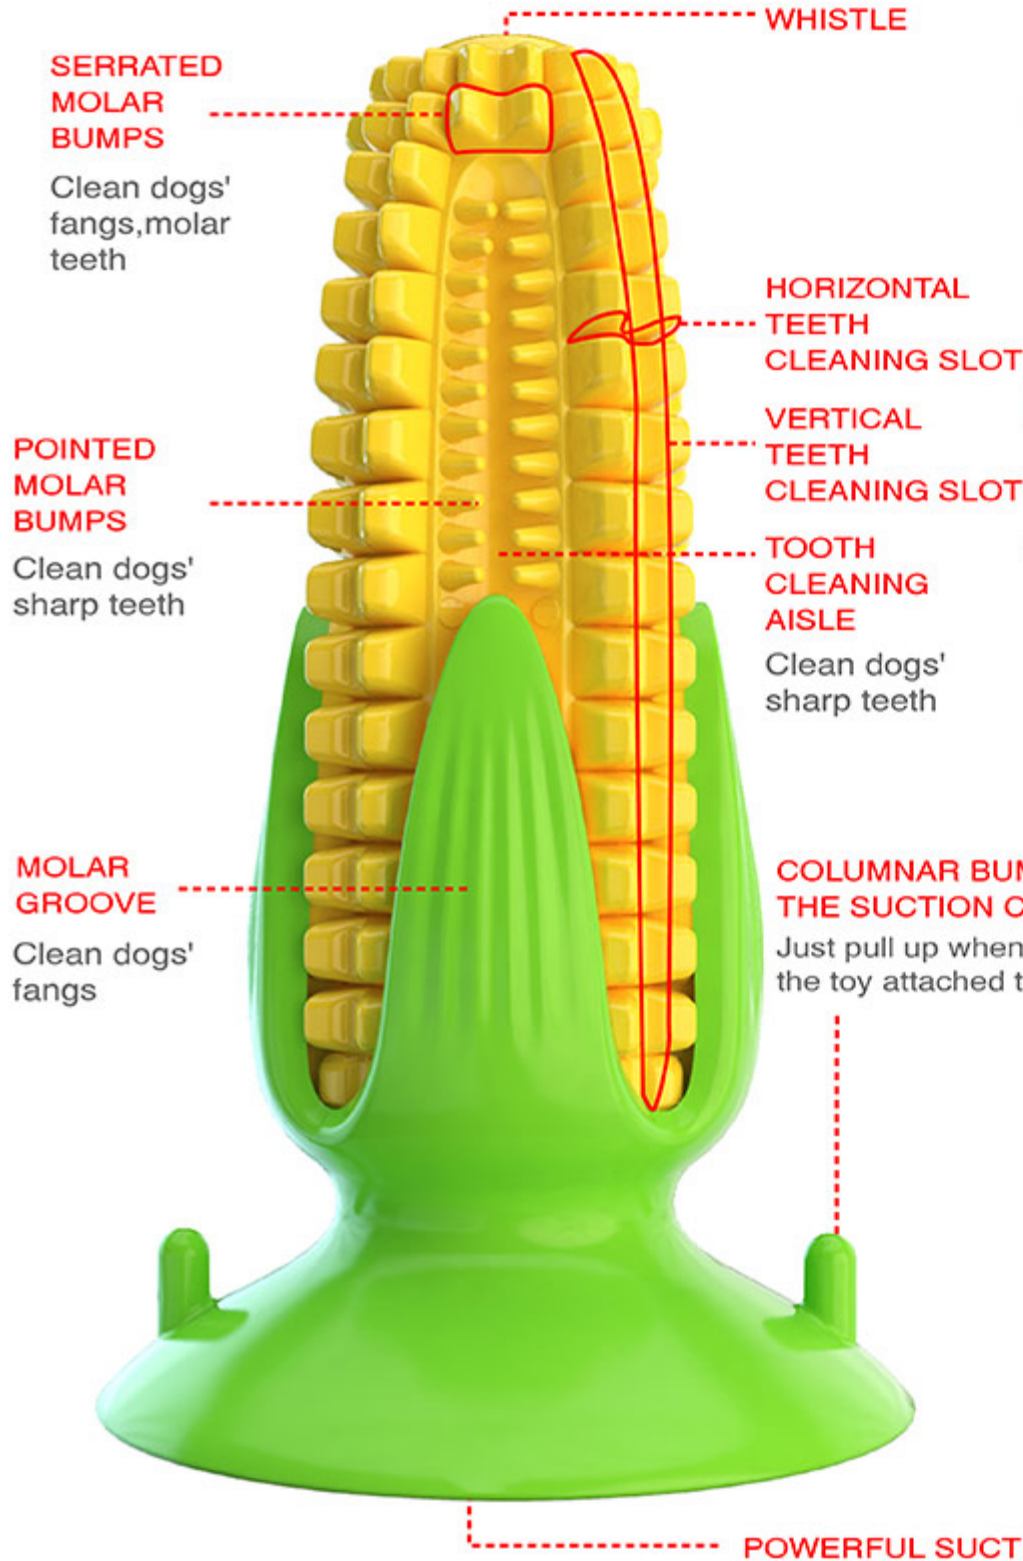

FSXPYM01

**SPEAKY CORN-SHAPED
DOG TOOTHBRUSH WITH
SUCTION CUP**

Squeak toy \ remove calculus
relieve anxiety

Desined with simulated corn-shap
and multiple molar bumps