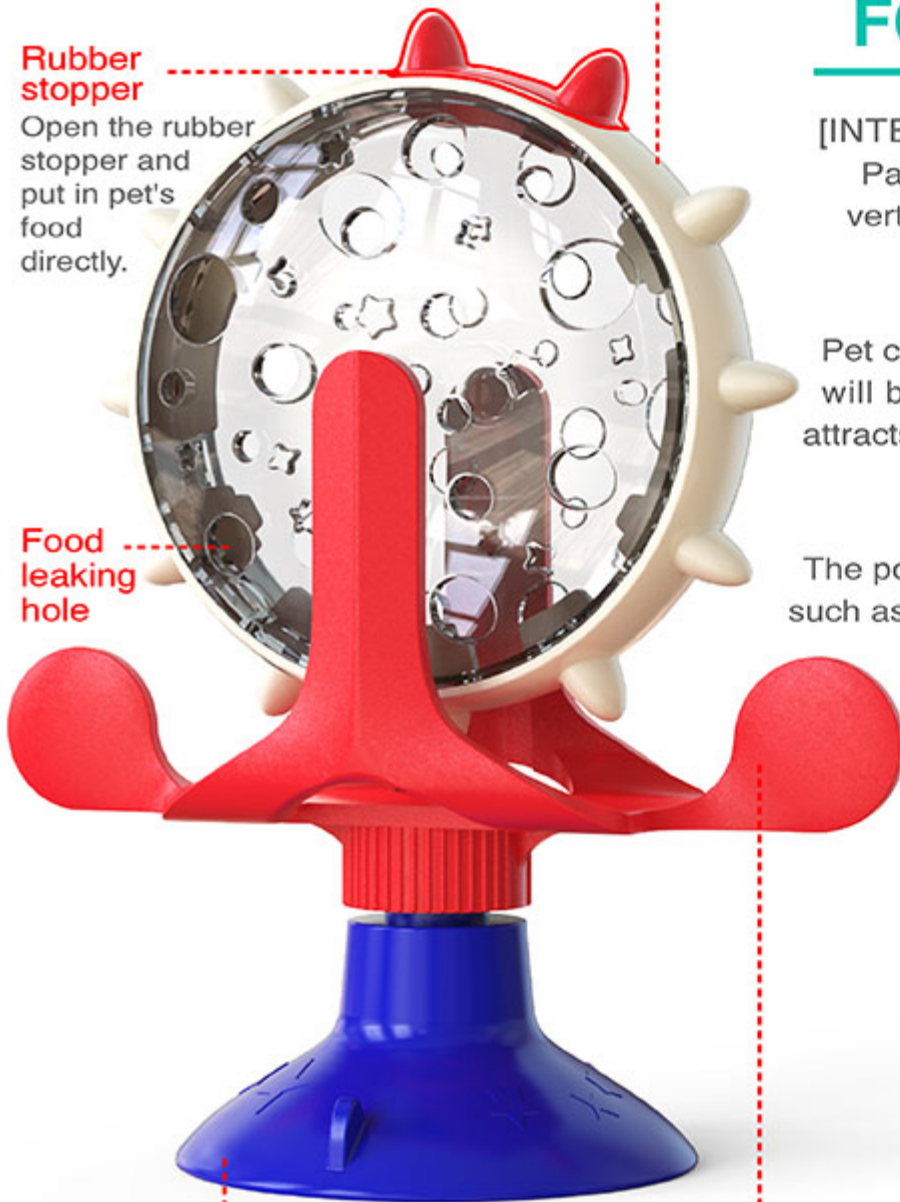

MUSHROOM-HEAD SHAPED SUCTION CUP

ANTI-SLIP RUBBER MAT MUSHROOM-HEAD SHAPED SUCTION CUP FIXING HOLE

■ White

■ Yellow

■ Blue

▲ Pressing the button on the top to directly add dog's food.

▲ Slow feeder, this is a healthy eating tableware for pet.

Scan WeChat for more information of this product

[Product Information]

Color: Blue,White,Yellow

Material: ABS

Weight: 28.92 oz

Size: 6.7in*6.7in*7.28 in

Pets: Suitable to dogs in any size

Ferris food leaking part

It can be rotated in 360 degrees vertically, and drop snacks through the food leaking hole to attract pet's attention.

Rubber stopper

Open the rubber stopper and put in pet's food directly.

Food leaking hole