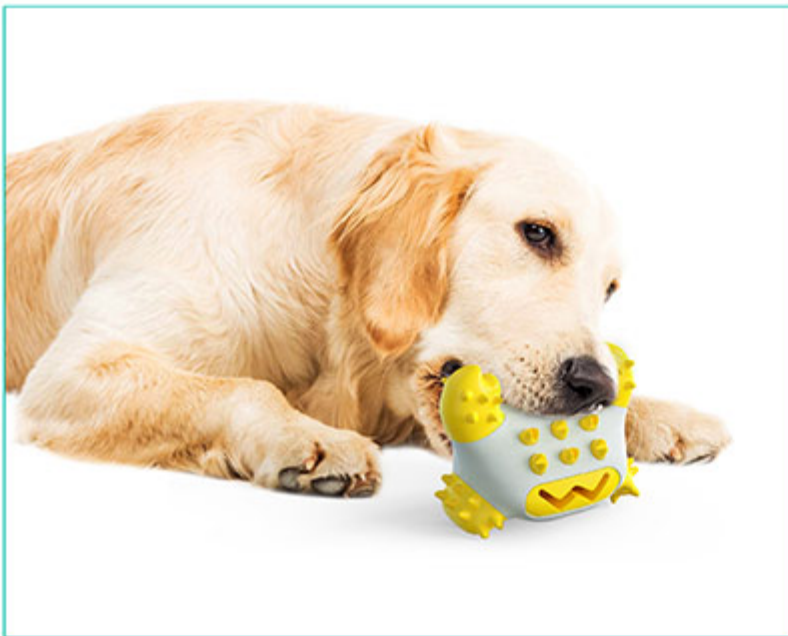

[Durable]

Smash resistant, bite resistant and fall resistant dog toys. The exterior is made of nylon with high hardness and the interior is made of soft material with high toughness TPR. This toy is specially designed for medium and large pet dogs to use for a long time. It's very durable. For the sake of your dog's health, we recommend that you don't give this toy to your dog for more than 20-30 minutes.

[Multifunctional dog toy]

This is a multifunctional dog toy that combines teeth grinding, teeth cleaning and eliminating anxiety functions, this toy can bring multiple pleasures to pet dogs.