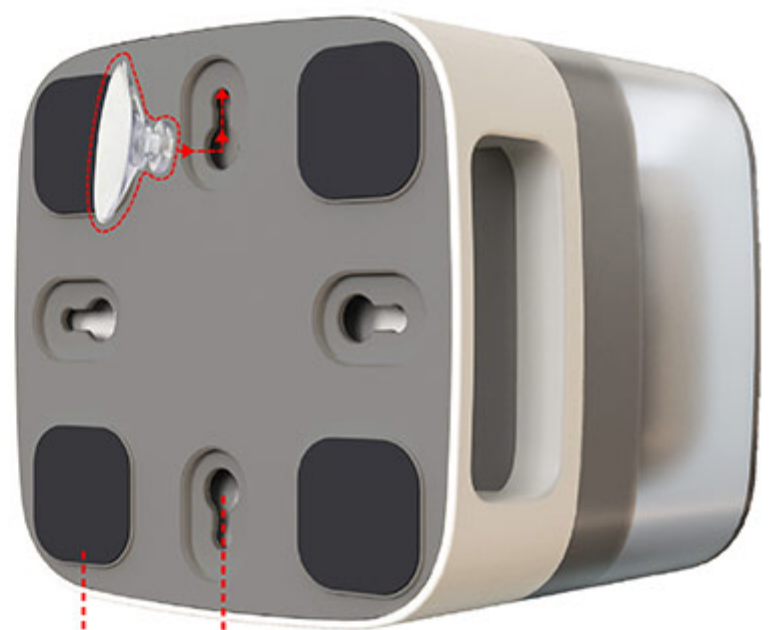

ANTI-SLIP RUBBER MAT   MUSHROOM-HEAD SHAPED SUCTION CUP FIXING HOLE