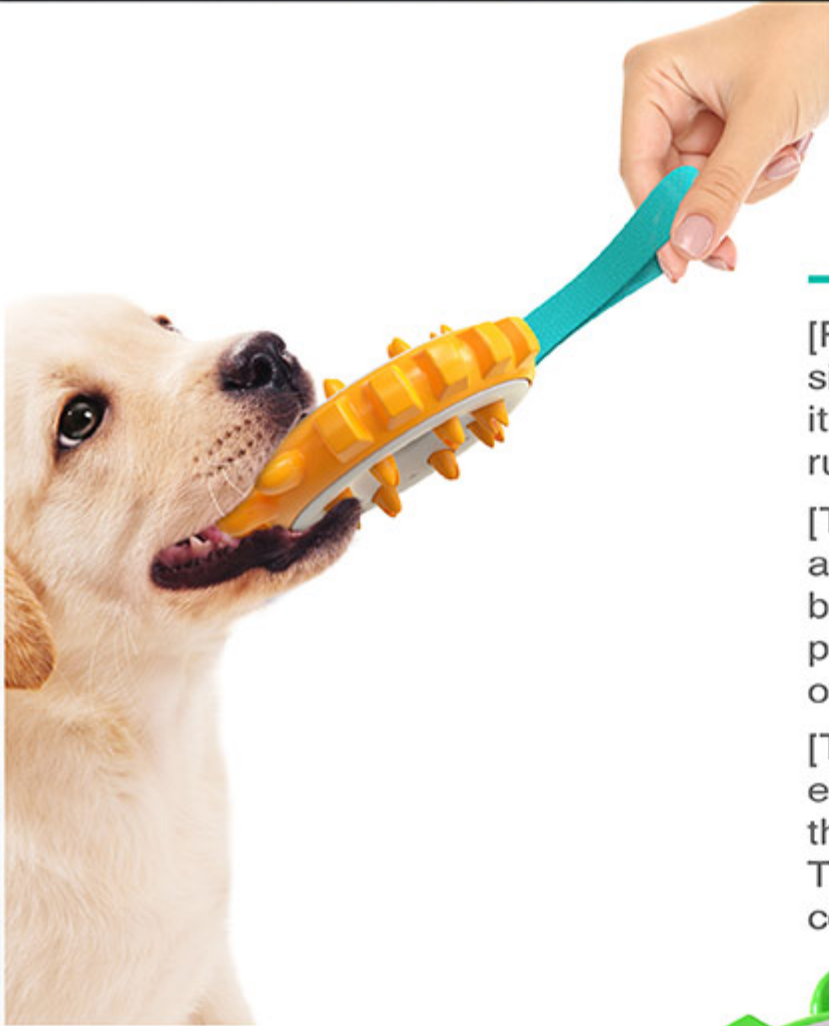

[Multifunctional dog toy]

This is a multi-functional dog toy that integrates the functions of rubbing teeth, cleaning teeth, and eliminating anxiety. This toy can bring multiple pleasures to dogs.

Scan the QR code on WeChat
to get the latest detailed information

[Ring dog dental toy] The toy is arranged 360° with different sizes and shapes of rub bumps. While the dog bites the toy, it can remove dental calculus, dirt or dog food residue by rubbing the teeth. Protect the dog's teeth and oral health.

[Tug-of-war toy] The owner holds the nylon braided rope, and the dog bites the main body of the ring toy, which can be used as a tug-of-war toy. It can not only enhance the dog's physical fitness, but also enhance the feelings between the owner and the dog.