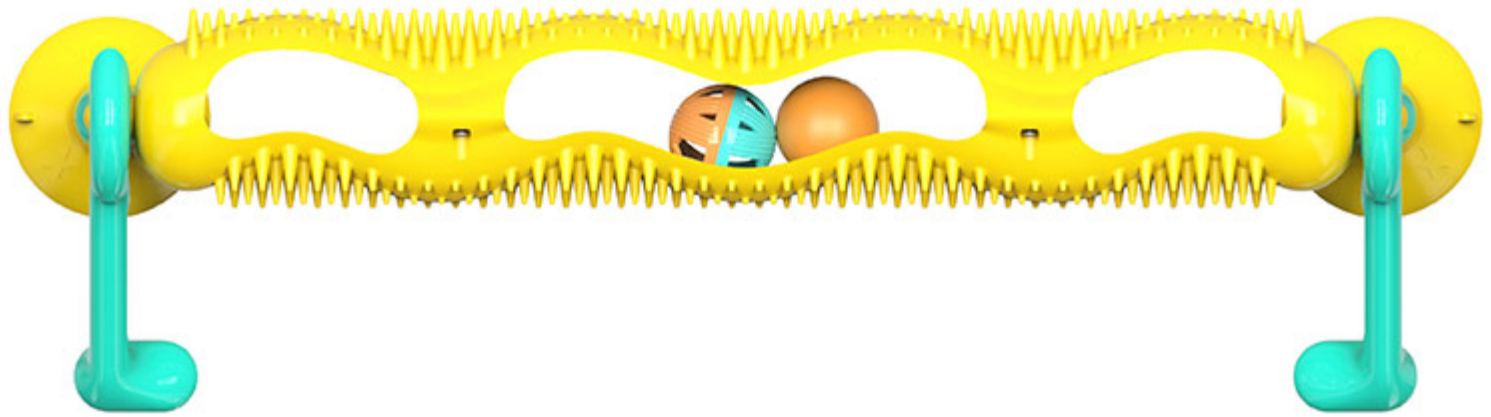

■ Yellow

[Product Information]

Color: Yellow

Material: Body+Stand: PP, Suction Cup: TPR

Weight: 11.11oz

Size: 21.14*4.41*5.75 inch

Pets: Suitable for cat in any age and breed.

WeChat scan for more
information on this product