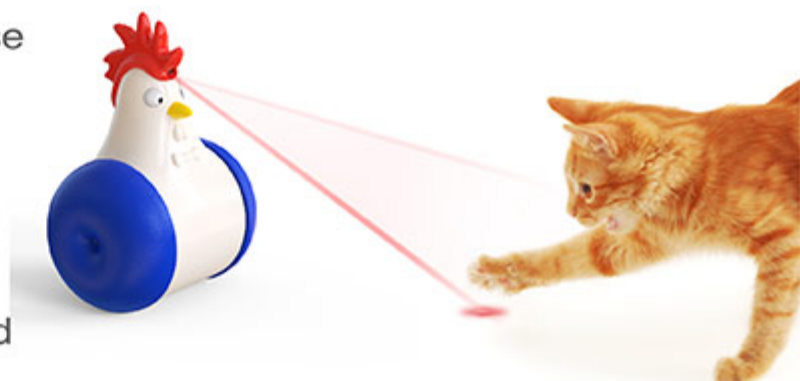

The toy can emit a special sound for calling cat, which will effectively attract cat and help the owner to find cat, preventing cat from being lost.

[Product Information]

Color: Blue, Yellow, Orange, Turquoise

Material: ABS

Size: 3.66*2.87*5.39 in

Weight: 7.7 oz

Pets: suitable for large, medium and small cats

Scan WeChat for more information of this product