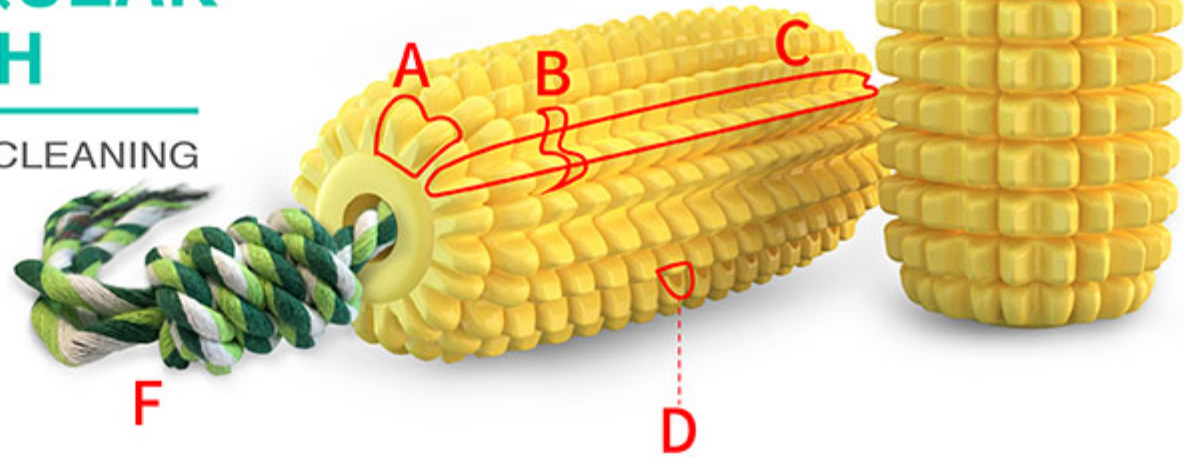

Dog toothpaste or attractant can be applied on the molar teeth of the teeth cleaning aisle, which can attract the dog's interest. So that the dog can brush its teeth by itself while playing.

[Product Information]

Color: Yellow+Green

Material: TPR

Weight: 5.36 oz

Size: Height:6.02 in Diameter of suction cup:3.62 in

Pets: Suitable for large, medium and small dogs.

Scan WeChat for more information of this product

YMFSGYS01
CORN-SHAPED SQUEAK
DOG TOOTHBRUSH

SQUEAKY TOY / MOLAR TEETH CLEANING
 REMOVE DENTAL CALCULUS
 RELIEVE ANXIETY

A BRAND NEW SERRATED
MOLAR PROTRUSIONS

This product is designed according to the features of dog's teeth. The protrusions arranged horizontally, and vertically, which can thoroughly clean dog's incisors, cuspid and molars when playing the toy, also remove all kinds of rice residue, dirt and calculus effectively, fully protecting dog's dental health.