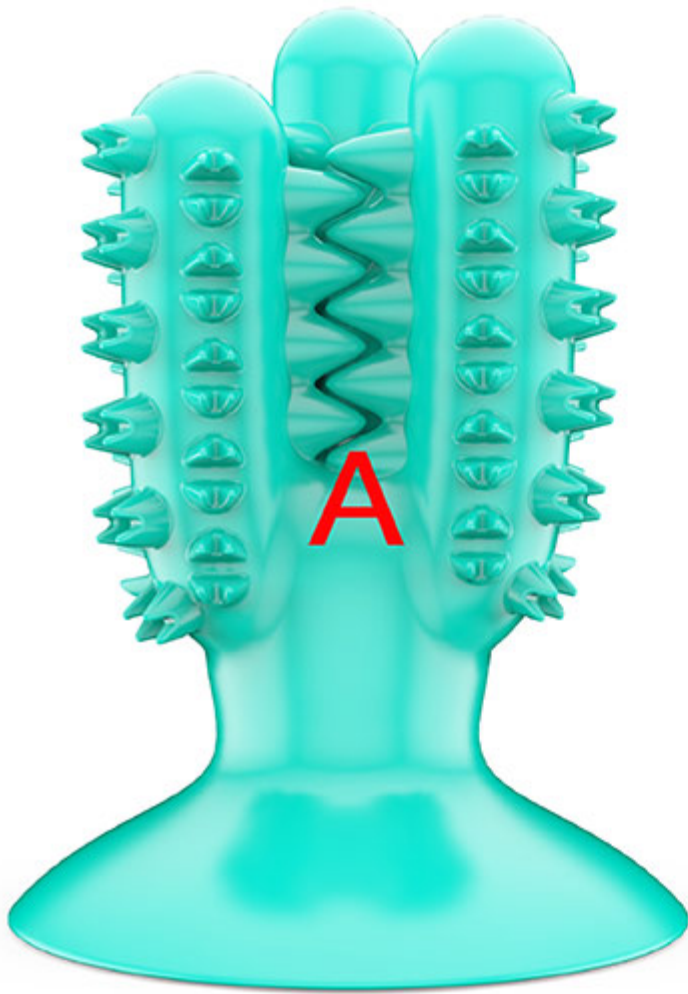

A ORIGINALLY DESIGNED TEETH
CLEANING AISLE

When pet is chewing the toothbrush, this toothbrush helps to effectively clean tartar and dirt from dog's fangs, by rubbing the enlarged molar rod in the teeth cleaning aisle back and force.

XRZ01

CACTUS DOG TOOTHBRUSH

GRIND TEETH / CLEAN TEETH
IMPROVE IQ / TRAINING

B ORIGINAL DESIGN OF MOLAR PROTRUSION
- VERTICAL

C ORIGINAL DESIGN OF MOLAR PROTRUSION
- HORIZONTAL

When pet chews this product with its back teeth, the molar protrusions arranged horizontally and vertically will effectively clean the tartar and dirt in dog's back teeth, in order to protect dog's dental health comprehensively. Facts have proved that our design is more effective than other products on the market.