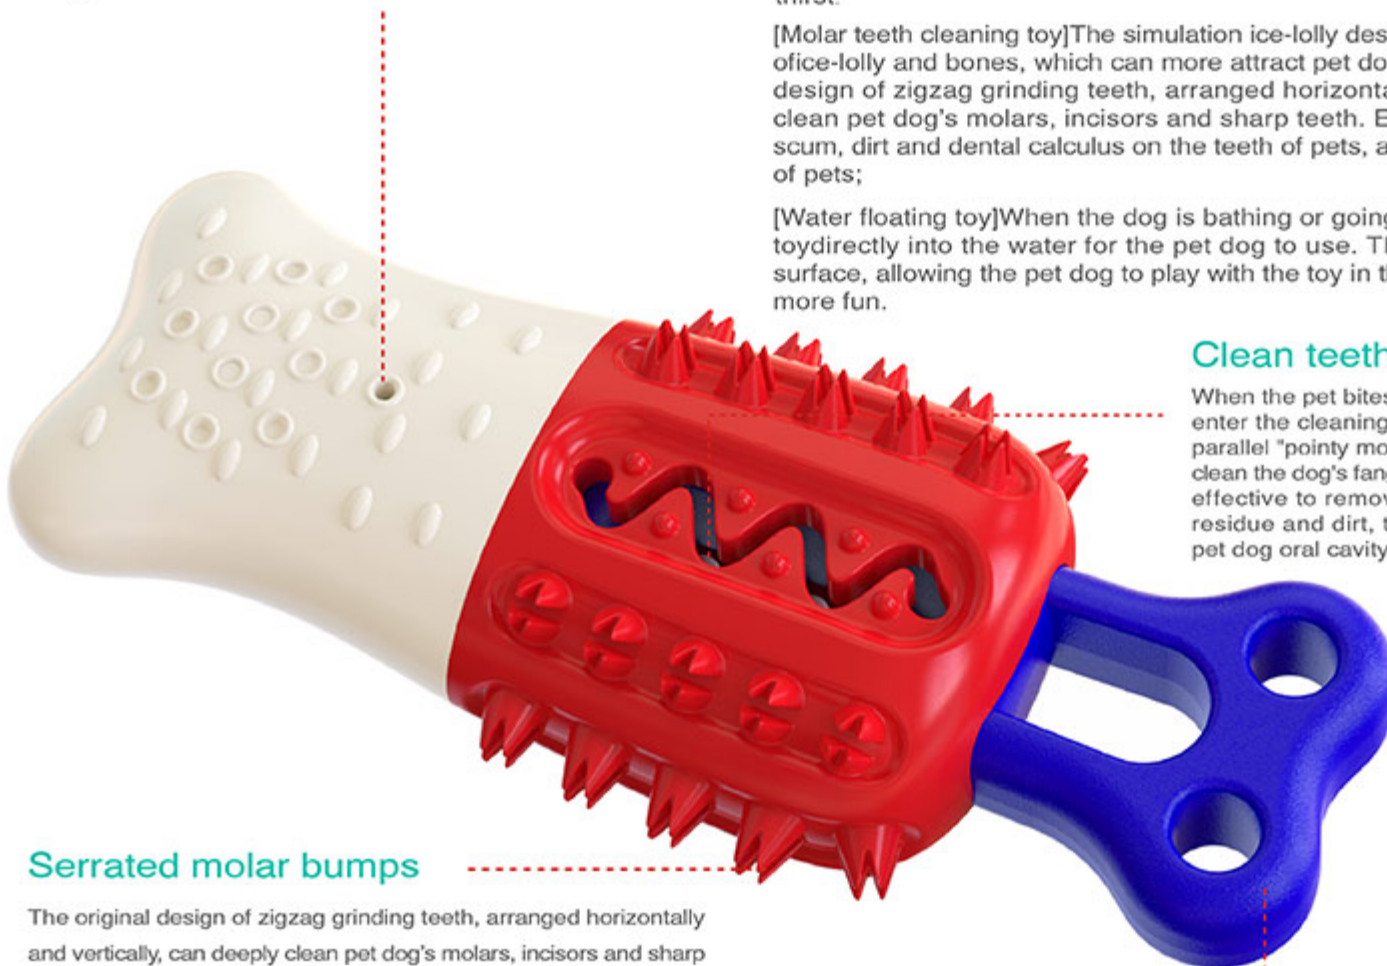

JWMYB01

POPSICLE-SHAPED DOG COOLING MOLAR STICK

Hollow hole for water inlet and outlet

Use your fingers to squeeze the top of the toy to let the water flow into the toy through the hollow hole; When the pet dog is playing and biting, the toy is heated, and the melted ice water will flow out through the hollow hole.

[Cooling and thirst quenching toys]Put the toy in clean water, use your fingers to squeeze the top of the toy to let the water flow into the toy through the hollow hole, and then place the toy horizontally in the freezer compartment of the refrigerator. After freezing for 1-2 hours, it can be taken out for the pet dog to lick,used as a cooling for dogs.When the pet dog is playing and biting, the toy is heated, and the melted ice water will flow out through the hollow hole, which can quench the dog's thirst.

[Molar teeth cleaning toy]The simulation ice-licol design combines the cute shapes of ice-licol and bones, which can more attract pet dogs' desire to bite. The original design of zigzag grinding teeth, arranged horizontally and vertically, can deeply clean pet dog's molars, incisors and sharp teeth. Effectively remove all kinds of scum, dirt and dental calculus on the teeth of pets, and fully protect the oral health of pets;

[Water floating toy]When the dog is bathing or going out to swim you can put the toy directly into the water for the pet dog to use. The toy can float on the water surface, allowing the pet dog to play with the toy in the water and let the dog have more fun.

Clean teeth channel