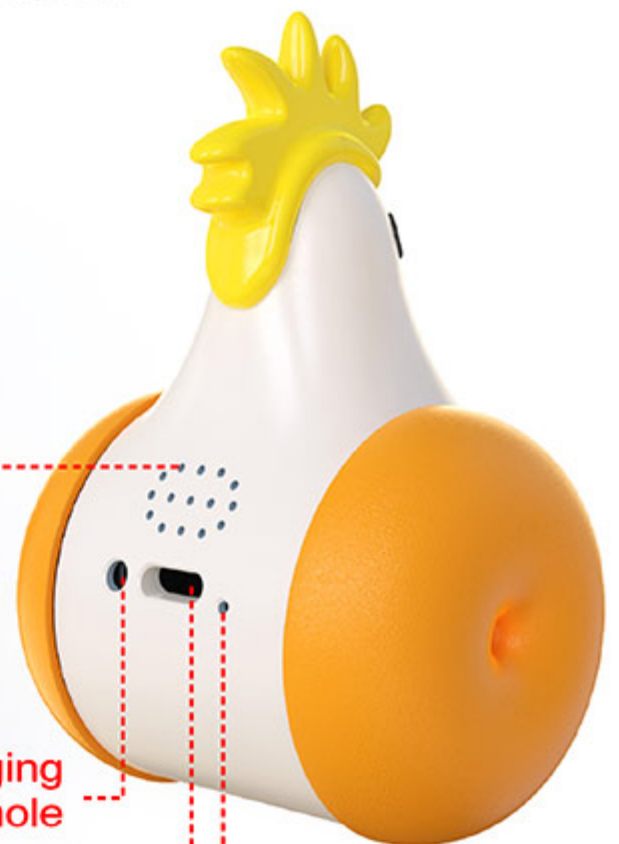

[CAT CALLING DEVICE] This toy has an independent cat calling device switch. When it is turned on, the toy will make a special sound, to call nearby cats, which is practical.

[SELF-WEIGHT BALANCE MOVEMENT FUNCTION] This product adopts a self-weight balance system, which will move by itself when touching, and no electric drive required.

Infrared light

Epoxy eyes

Toy wheels

Speaker for cat calling

Charging hole

Toy switch

Charging indicator

Orange