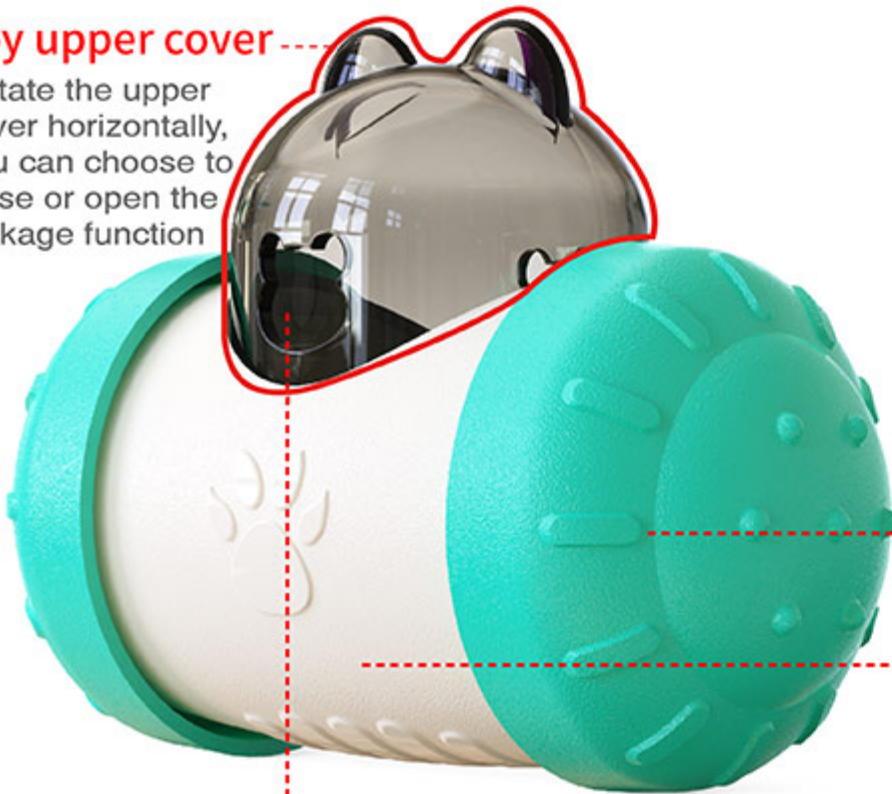

Toy upper cover

Rotate the upper cover horizontally, you can choose to close or open the leakage function