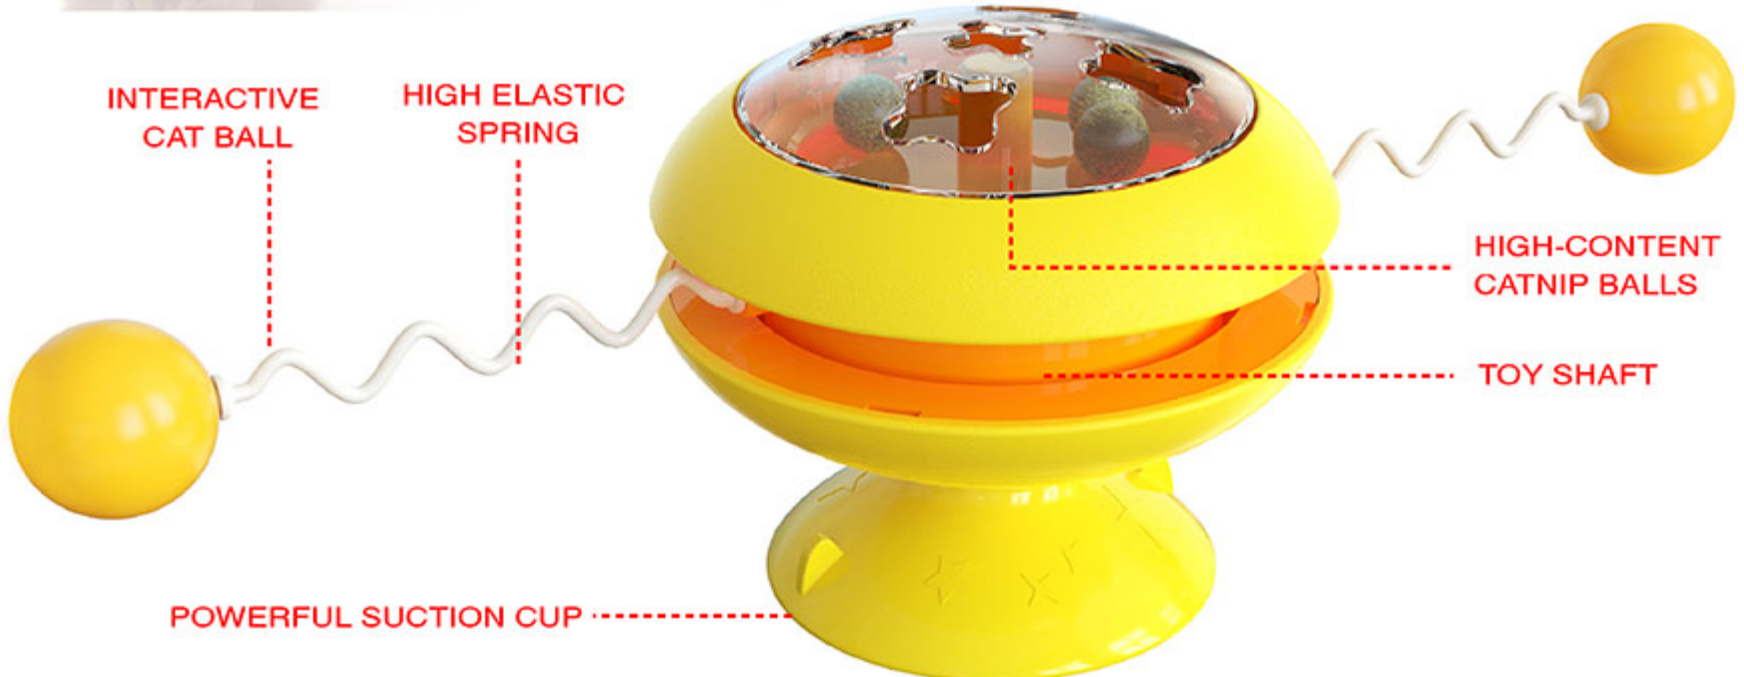

GYRO BALL CAT TOY

[MULTIPLE ATTRACTIVE CATS] This is a multi-functional indoor interactive cat toy with a rotating gyro shape design. It is a puzzle toy, a windmill toy, and a puzzle toy.

[GRAVITY ROTATION FUNCTION] When the cat is playing, it can make the toy body rotate gently. The power bar on both sides of the body is designed with a Interactive cat ball, which can attract the cat's interest in playing and play a function of power rotation. The center axis of the toy body is designed with a gravity system to prevent the toy from spinning too fast and causing the cat to lose interest. When the toy spins around a few times, it will stop under the action of the gravity system and wait for the cat's next swing.

[TOY WITH BUILT-IN CATNIP] 3 catnip balls with high content are placed in the transparent part at the top of the toy. When the toy is rotating, the catnip balls will beat randomly, which can effectively attract more play interest of the cat.

[DESIGN OF LARGE SUCTION SUCKER] The bottom is equipped with a large suction cup, the product can be absorbed on the wooden floor, rough ground, doors and Windows and other arbitrary plane.