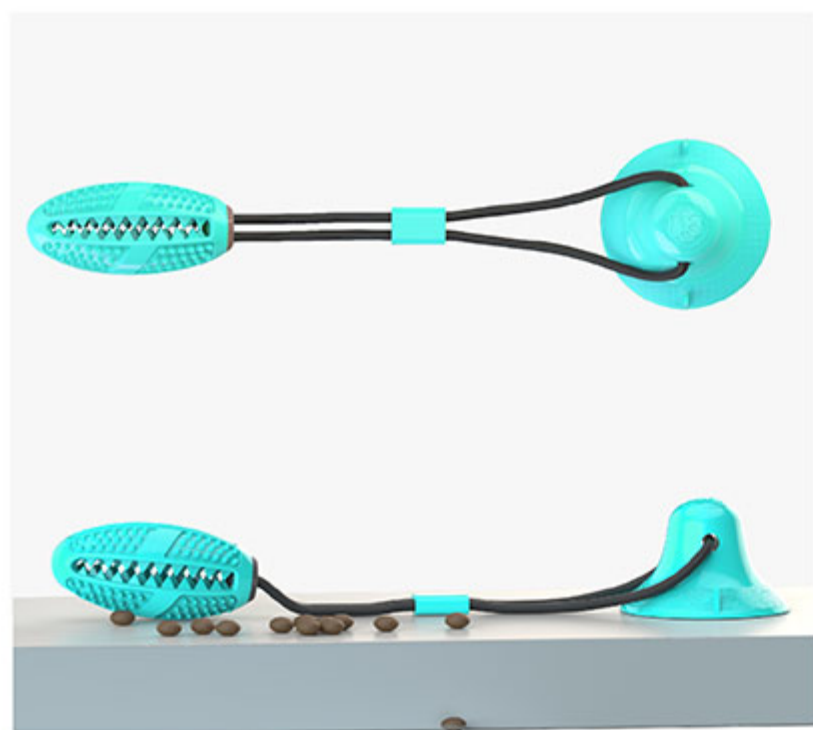

BRUSH TEETH / GRIND TEETH

IMPROVE IQ / TRAINING

Type A: With Sound Type B: No Sound

DOG TOY WITH SUCTION CUP,
TYPE A: RED+BLUE

DOG TOY WITH SUCTION CUP,
TYPE A: RED+WHITE

DOG TOY WITH SUCTION CUP,
TYPE B: TURQUOISE