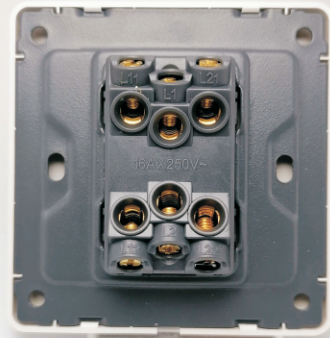

S1 Series
STAINLESS
STEEL GOLD

C11-white

C11-silver

white

Golden drawing

switch

F3-2-light

F3-3-Matte