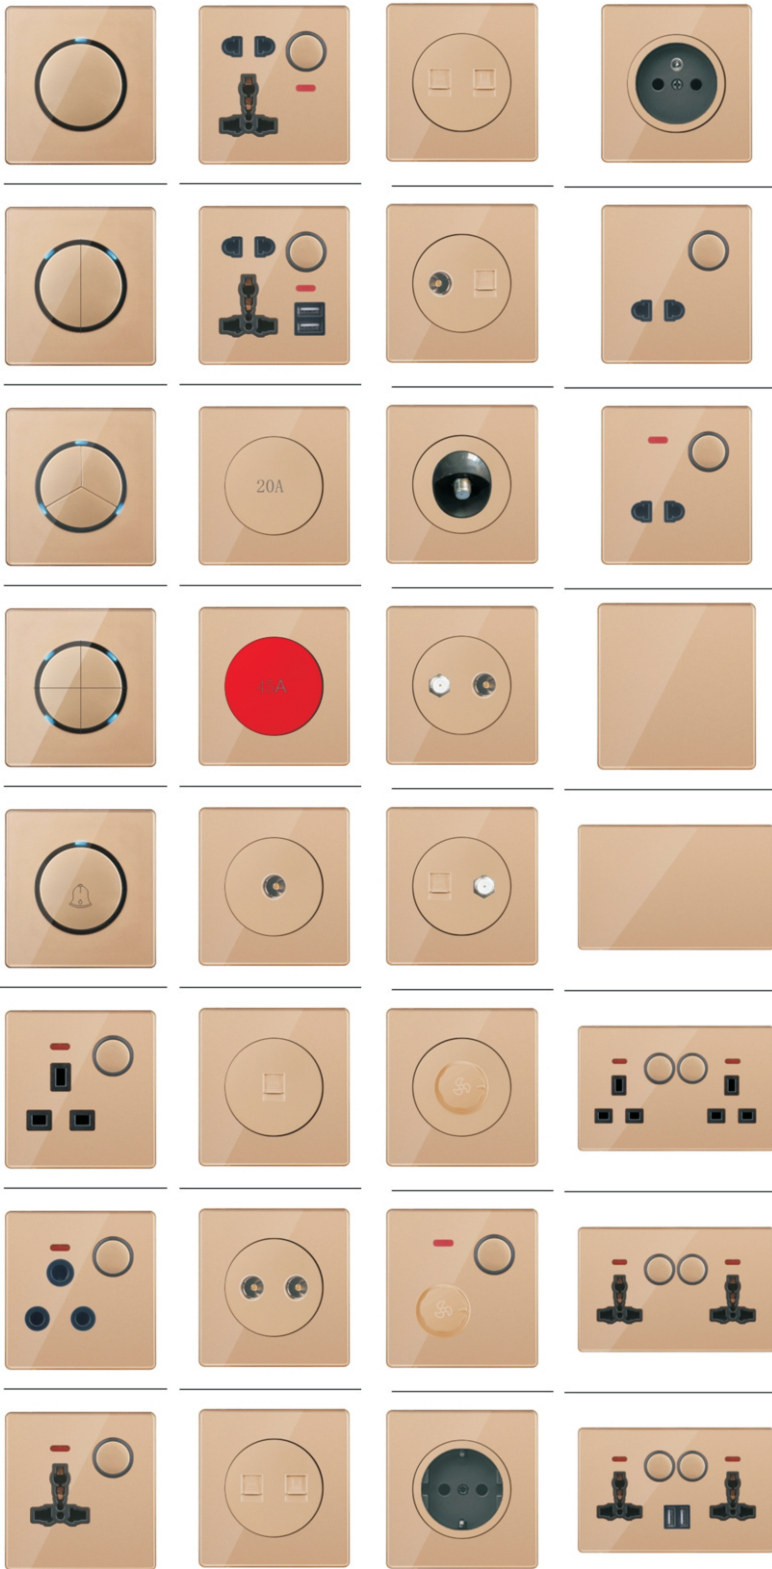

FASHION SWITCH SOCKET

- One touch switch, create bright space.
- Touch your fingertips and brighten your heart. Extraordinary quality, pointing out life.
- The road to happiness starts with bright spots.
- The wonderful life is between opening and closing.
- Wonderful tentacles can strike, open up a better life.

Creativity is your eye opener.

D1-Gold

D1-Black

D1-Silver

DI'Series

The high-end aviation aluminum wire drawing panel is born of taste and enjoys European palace life. Combining superior technology, superb craftsmanship and perfect style to create elegant elegance. Amazing artisan classics become a symbol of luxury and elegance.

Aluminum

D4 Series

ACRYLIC WHITE
ACRYLIC GOLD
ACRYLIC BLACK

Q1 Series
Aluminium
wire Silver

Q1

Q2

Y5
ACRSLIC PANEL
Series

Gorgeous and elegant appearance, simplicity and classic combination. Elegant appearance design, noble quality with man's joint ventures to create an incomparable art space! Warm colors, metal texture, make people bright; smooth lines, soft and simple, integrated structure, so that you can operate handily.

S1 Series
STAINLESS
STEEL GOLD

C11-white

C11-silver

white

Golden drawing

switch

F3-2-light

F3-3-Matte