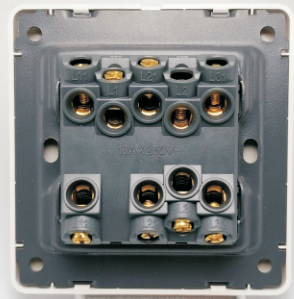

S1 Series
STAINLESS
STEEL GOLD

C11-white

C11-silver

white

Golden drawing

switch

F3-2-light

F3-3-Matte