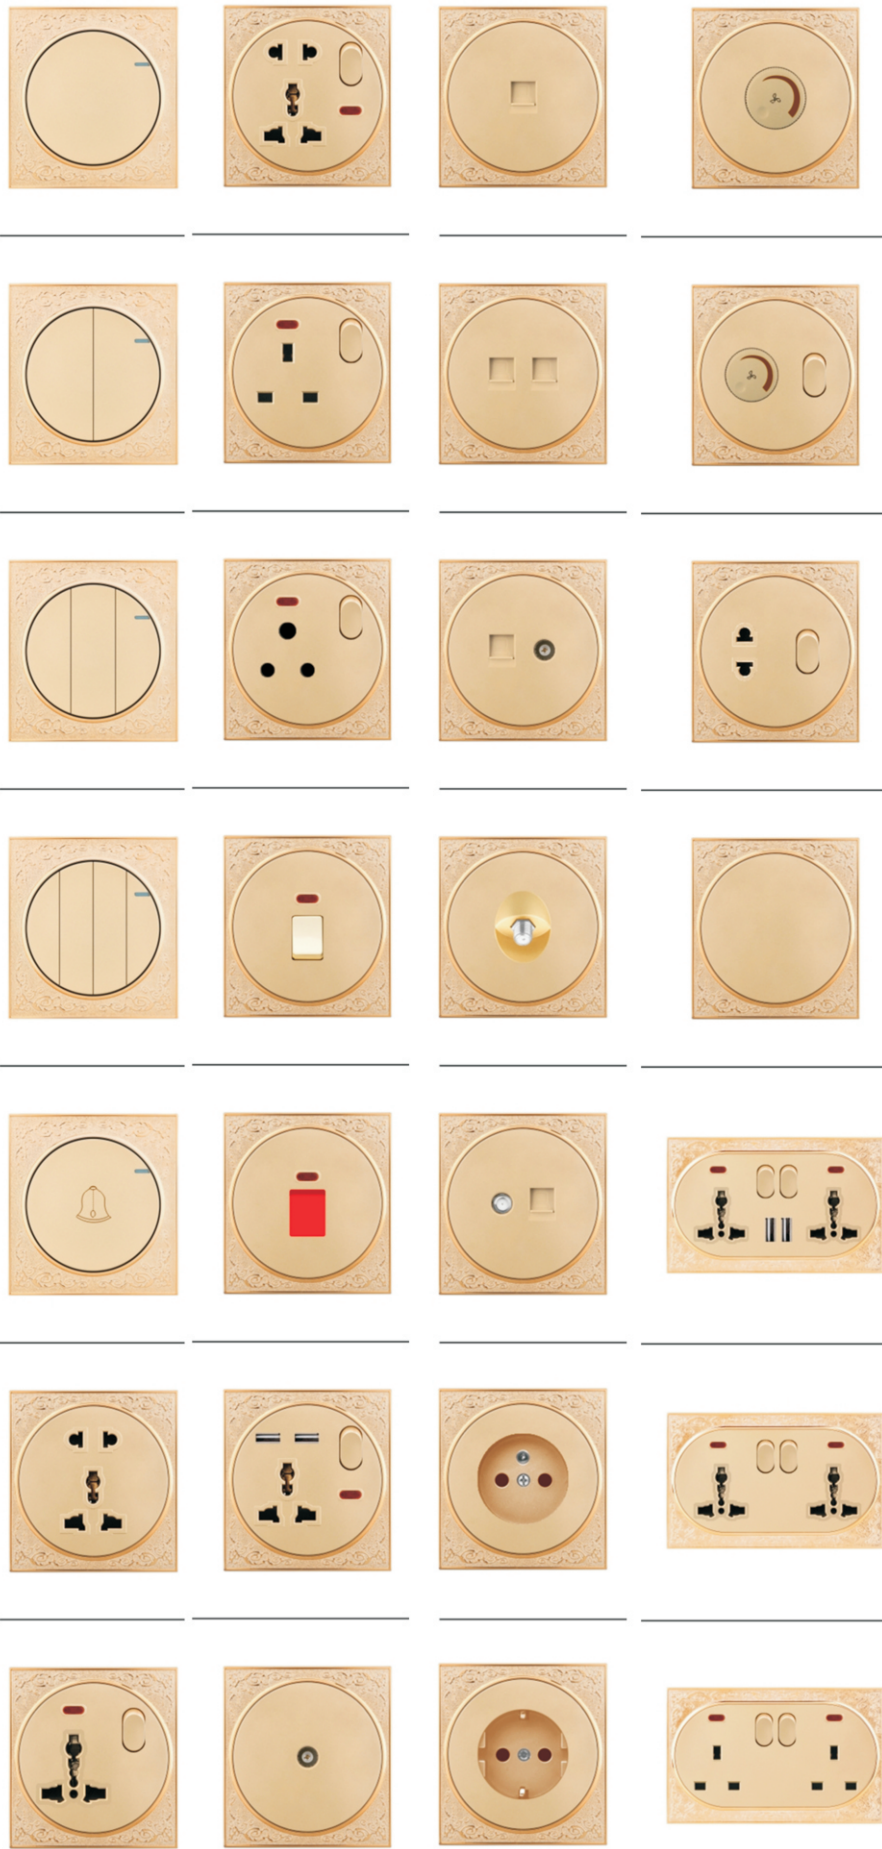

Aluminum

D4 Series

ACRYLIC WHITE
ACRYLIC GOLD
ACRYLIC BLACK

Q1 Series
Aluminium
wire Silver

Q1

Q2

Y5
ACRSLIC PANEL
Series

Gorgeous and elegant appearance, simplicity and classic combination. Elegant appearance design, noble quality with man's joint ventures to create an incomparable art space! Warm colors, metal texture, make people bright; smooth lines, soft and simple, integrated structure, so that you can operate handily.

S1 Series
STAINLESS
STEEL GOLD

C11-white

C11-silver

white

Golden drawing

switch

F3-2-light

F3-3-Matte