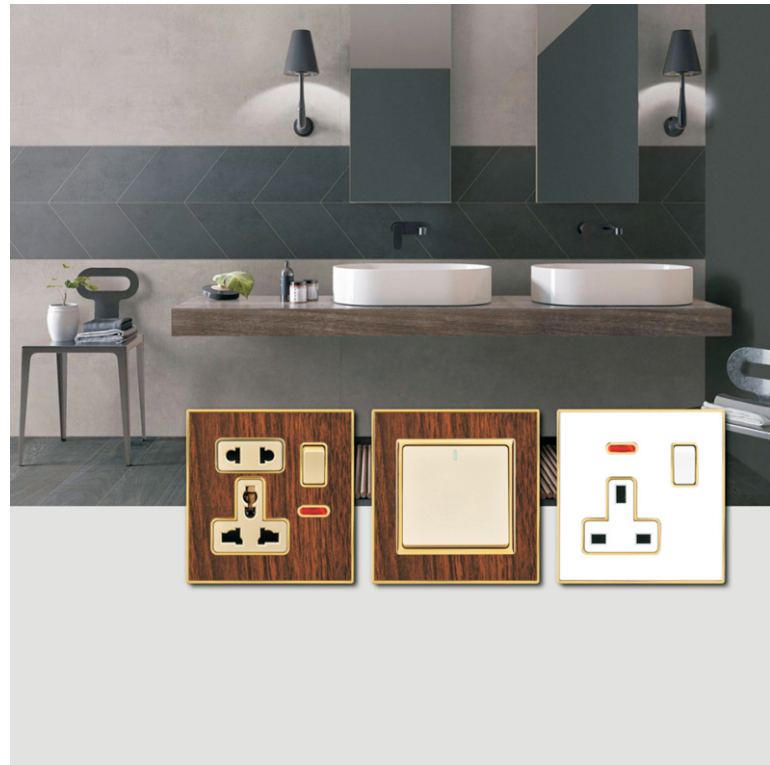

Creativity is your eye opener.

D1-Gold

D1-Black

D1-Silver

DI'Series

The high-end aviation aluminum wire drawing panel is born of taste and enjoys European palace life. Combining superior technology, superb craftsmanship and perfect style to create elegant elegance. Amazing artisan classics become a symbol of luxury and elegance.

Aluminum

D4 Series

ACRYLIC WHITE
ACRYLIC GOLD
ACRYLIC BLACK

Q1 Series
Aluminium
wire Silver

Q1

Q2

Y5
ACRSLIC PANEL
Series

Gorgeous and elegant appearance, simplicity and classic combination. Elegant appearance design, noble quality with man's joint ventures to create an incomparable art space! Warm colors, metal texture, make people bright; smooth lines, soft and simple, integrated structure, so that you can operate handily.

S1 Series
STAINLESS
STEEL GOLD

C11-white

C11-silver

white

Golden drawing

switch

F3-2-light

F3-3-Matte