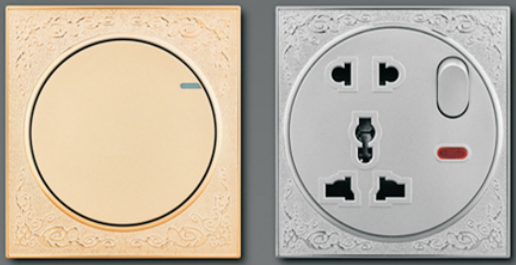

Creativity is your eye opener.

D1-Gold

D1-Black

D1-Silver

DI'Series

The high-end aviation aluminum wire drawing panel is born of taste and enjoys European palace life. Combining superior technology, superb craftsmanship and perfect style to create elegant elegance. Amazing artisan classics become a symbol of luxury and elegance.

Aluminum

D4 Series

ACRYLIC WHITE
ACRYLIC GOLD
ACRYLIC BLACK

Q1 Series
Aluminium
wire Silver

Q1

Q2

Y5
ACRSLIC PANEL
Series

Gorgeous and elegant appearance, simplicity and classic combination. Elegant appearance design, noble quality with man's joint ventures to create an incomparable art space! Warm colors, metal texture, make people bright; smooth lines, soft and simple, integrated structure, so that you can operate handily.

S1 Series
STAINLESS
STEEL GOLD

C11-white

C11-silver

white

Golden drawing

switch

F3-2-light

F3-3-Matte