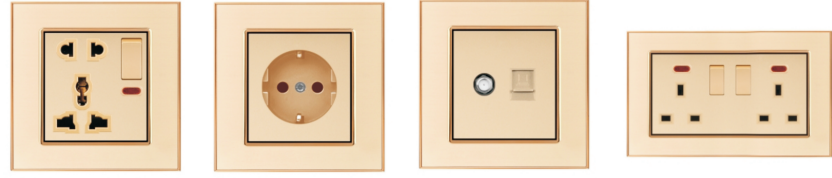

Creativity is your eye opener.

D1-Gold

D1-Black

D1-Silver

DI'Series

The high-end aviation aluminum wire drawing panel is born of taste and enjoys European palace life. Combining superior technology, superb craftsmanship and perfect style to create elegant elegance. Amazing artisan classics become a symbol of luxury and elegance.

Aluminum

D4 Series

ACRYLIC WHITE
ACRYLIC GOLD
ACRYLIC BLACK

Q1 Series
Aluminium
wire Silver

Q1

Q2

Y5
ACRSLIC PANEL
Series

Gorgeous and elegant appearance, simplicity and classic combination. Elegant appearance design, noble quality with man's joint ventures to create an incomparable art space! Warm colors, metal texture, make people bright; smooth lines, soft and simple, integrated structure, so that you can operate handily.

S1 Series
STAINLESS
STEEL GOLD

C11-white

C11-silver

white

Golden drawing

switch

F3-2-light

F3-3-Matte