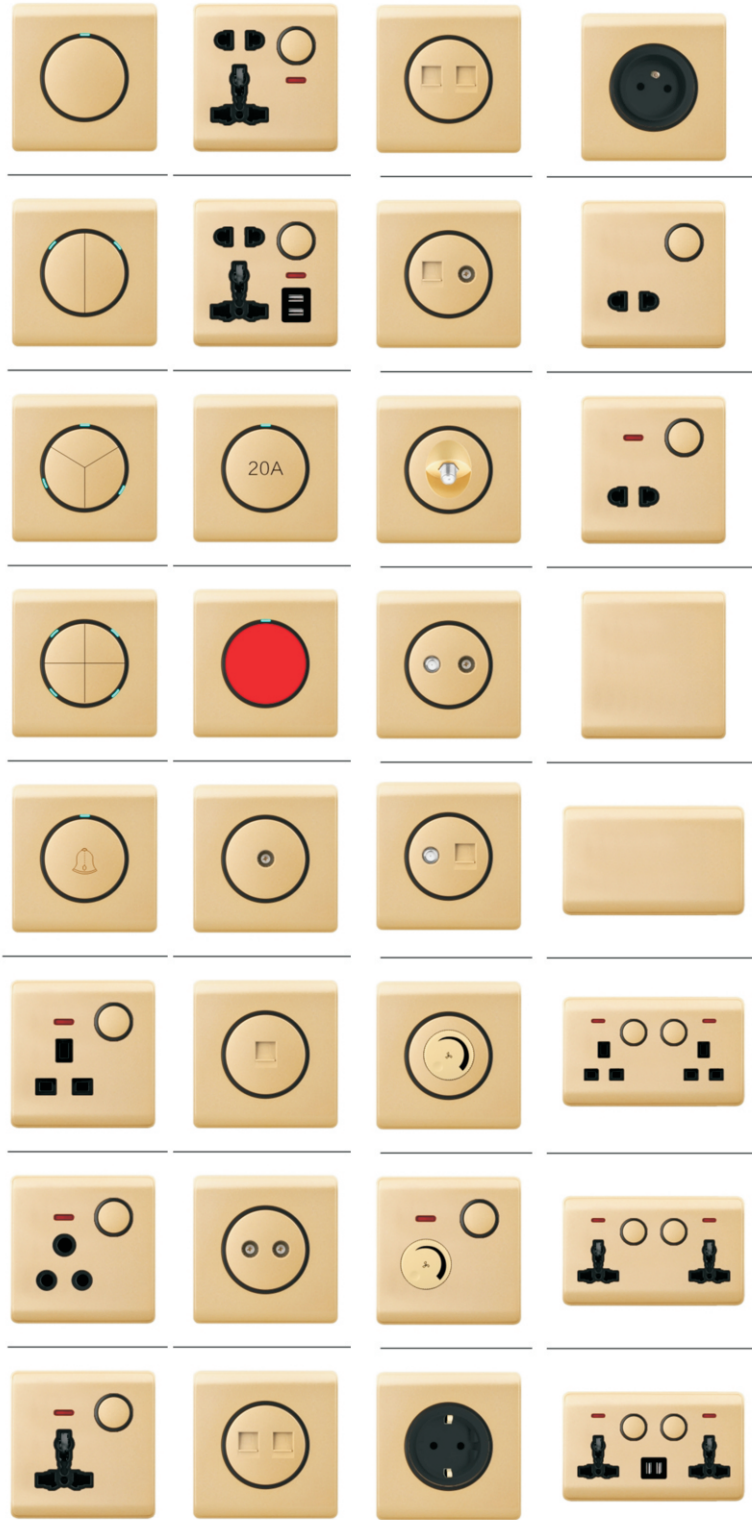

FASHION SWITCH SOCKET

- One touch switch, create bright space.
- Touch your fingertips and brighten your heart. Extraordinary quality, pointing out life.
- The road to happiness starts with bright spots.
- The wonderful life is between opening and closing.
- Wonderful tentacles can strike, open up a better life.

Creativity is your eye opener.

D1-Gold

D1-Black

D1-Silver

DI'Series

The high-end aviation aluminum wire drawing panel is born of taste and enjoys European palace life. Combining superior technology, superb craftsmanship and perfect style to create elegant elegance. Amazing artisan classics become a symbol of luxury and elegance.

Aluminum

D4 Series

ACRYLIC WHITE
ACRYLIC GOLD
ACRYLIC BLACK

Q1 Series
Aluminium
wire Silver

Q1

Q2

Y5
ACRSLIC PANEL
Series

Gorgeous and elegant appearance, simplicity and classic combination. Elegant appearance design, noble quality with man's joint ventures to create an incomparable art space! Warm colors, metal texture, make people bright; smooth lines, soft and simple, integrated structure, so that you can operate handily.

S1 Series
STAINLESS
STEEL GOLD

C11-white

C11-silver

white

Golden drawing

switch

F3-2-light

F3-3-Matte