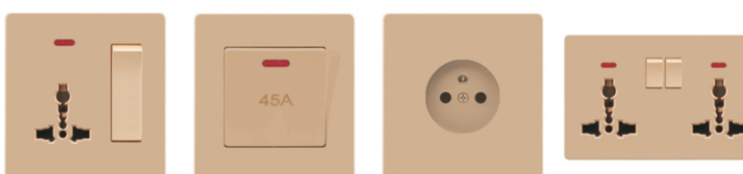

S1 Series
STAINLESS
STEEL GOLD

C11-white

C11-silver

white

Golden drawing

switch

F3-2-light

F3-3-Matte