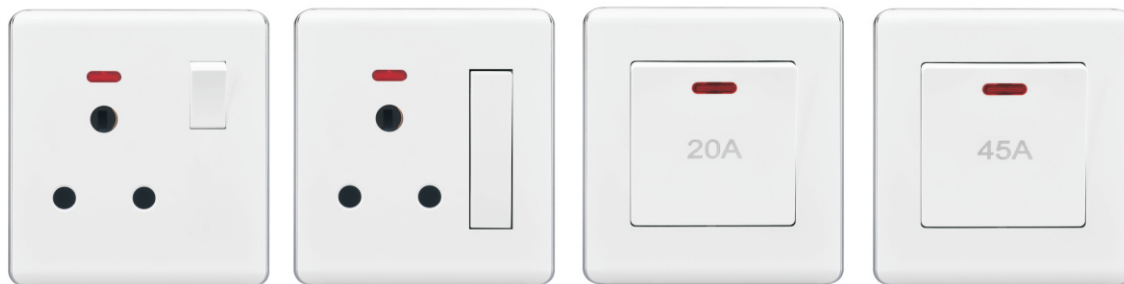

Creativity is your eye opener.

D1-Gold

D1-Black

D1-Silver

DI'Series

The high-end aviation aluminum wire drawing panel is born of taste and enjoys European palace life. Combining superior technology, superb craftsmanship and perfect style to create elegant elegance. Amazing artisan classics become a symbol of luxury and elegance.

Aluminum

D4 Series

ACRYLIC WHITE
ACRYLIC GOLD
ACRYLIC BLACK

Q1 Series
Aluminium
wire Silver

Q1

Q2

Y5
ACRSLIC PANEL
Series

Gorgeous and elegant appearance, simplicity and classic combination. Elegant appearance design, noble quality with man's joint ventures to create an incomparable art space! Warm colors, metal texture, make people bright; smooth lines, soft and simple, integrated structure, so that you can operate handily.

S1 Series
STAINLESS
STEEL GOLD

C11-white

C11-silver

white

Golden drawing

switch

F3-2-light

F3-3-Matte