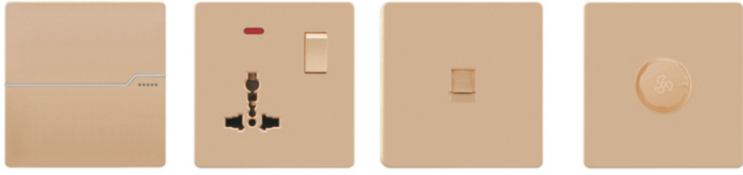

Aluminum

D4 Series

ACRYLIC WHITE
ACRYLIC GOLD
ACRYLIC BLACK

Q1 Series
Aluminium
wire Silver

Q1

Q2

Y5
ACRSLIC PANEL
Series

Gorgeous and elegant appearance, simplicity and classic combination. Elegant appearance design, noble quality with man's joint ventures to create an incomparable art space! Warm colors, metal texture, make people bright; smooth lines, soft and simple, integrated structure, so that you can operate handily.

S1 Series
STAINLESS
STEEL GOLD

C11-white

C11-silver

white

Golden drawing

switch

F3-2-light

F3-3-Matte