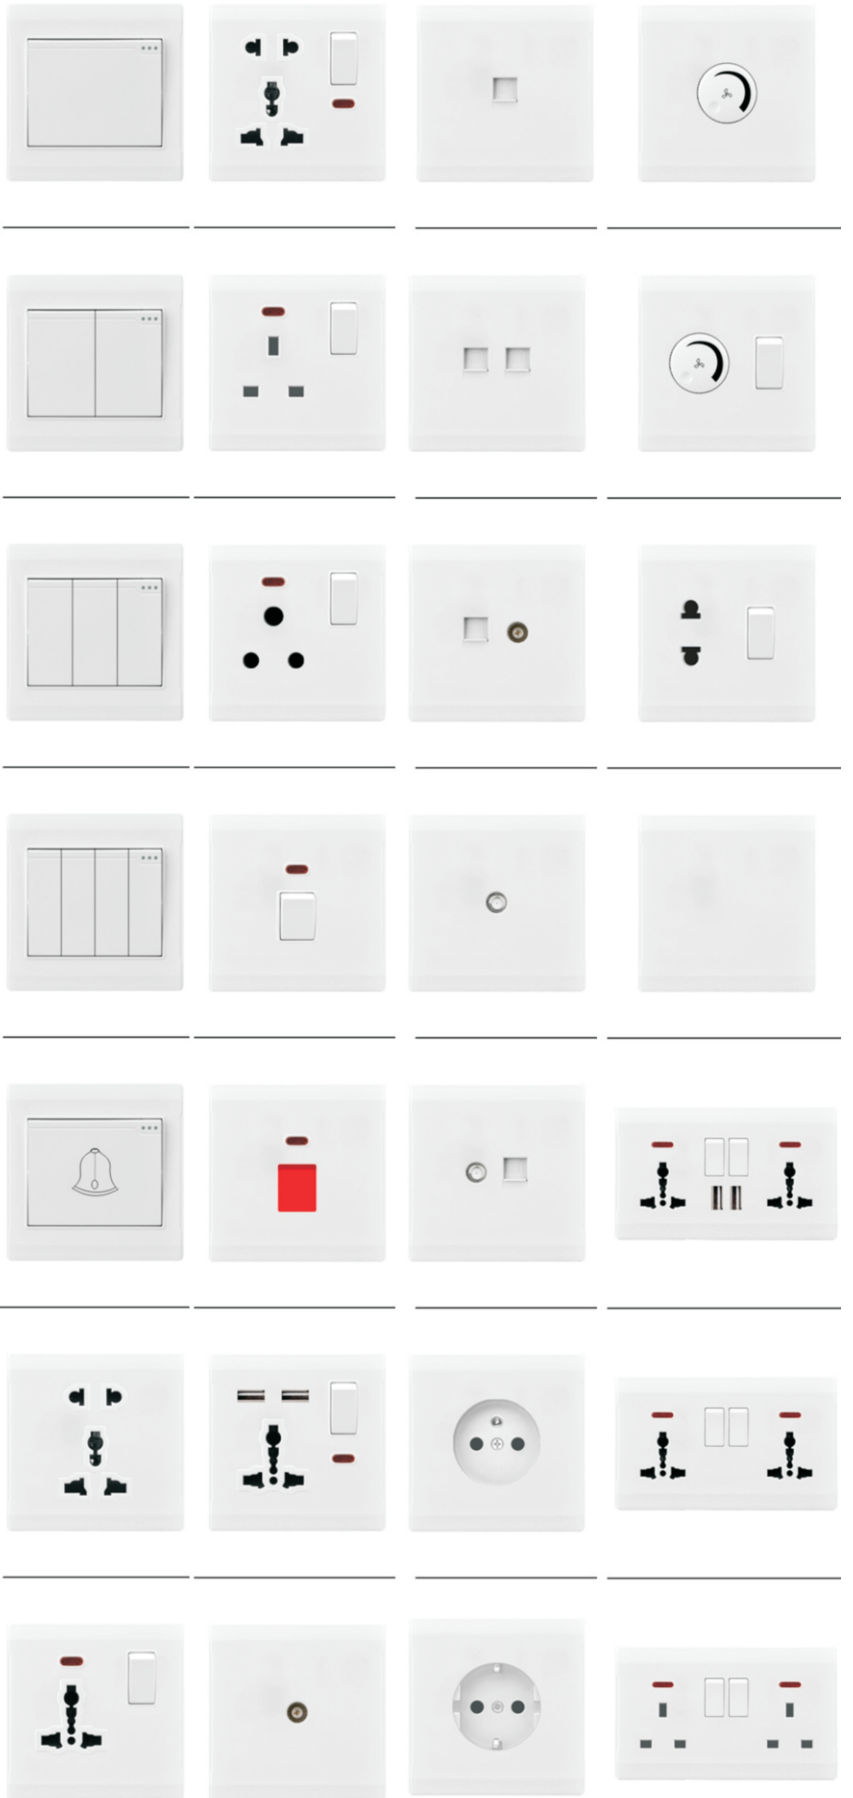

FASHION SWITCH SOCKET

- One touch switch, create bright space.
- Touch your fingertips and brighten your heart. Extraordinary quality, pointing out life.
- The road to happiness starts with bright spots.
- The wonderful life is between opening and closing.
- Wonderful tentacles can strike, open up a better life.

Creativity is your eye opener.

D1-Gold

D1-Black

D1-Silver

DI'Series

The high-end aviation aluminum wire drawing panel is born of taste and enjoys European palace life. Combining superior technology, superb craftsmanship and perfect style to create elegant elegance. Amazing artisan classics become a symbol of luxury and elegance.

Aluminum

D4 Series

ACRYLIC WHITE
ACRYLIC GOLD
ACRYLIC BLACK

Q1 Series
Aluminium
wire Silver

Q1

Q2

Y5
ACRSLIC PANEL
Series

Gorgeous and elegant appearance, simplicity and classic combination. Elegant appearance design, noble quality with man's joint ventures to create an incomparable art space! Warm colors, metal texture, make people bright; smooth lines, soft and simple, integrated structure, so that you can operate handily.

S1 Series
STAINLESS
STEEL GOLD

C11-white

C11-silver

white

Golden drawing

switch

F3-2-light

F3-3-Matte