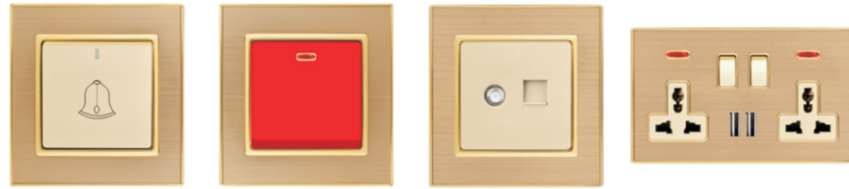

Creativity is your eye opener.

D1-Gold

D1-Black

D1-Silver

DI'Series

The high-end aviation aluminum wire drawing panel is born of taste and enjoys European palace life. Combining superior technology, superb craftsmanship and perfect style to create elegant elegance. Amazing artisan classics become a symbol of luxury and elegance.

Aluminum

D4 Series

ACRYLIC WHITE
ACRYLIC GOLD
ACRYLIC BLACK

Q1 Series
Aluminium
wire Silver

Q1

Q2

Y5
ACRSLIC PANEL
Series

Gorgeous and elegant appearance, simplicity and classic combination. Elegant appearance design, noble quality with man's joint ventures to create an incomparable art space! Warm colors, metal texture, make people bright; smooth lines, soft and simple, integrated structure, so that you can operate handily.

S1 Series
STAINLESS
STEEL GOLD

C11-white

C11-silver

white

Golden drawing

switch

F3-2-light

F3-3-Matte