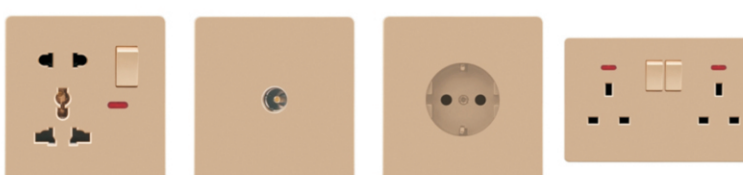

S1 Series
STAINLESS
STEEL GOLD

C11-white

C11-silver

white

Golden drawing

switch

F3-2-light

F3-3-Matte