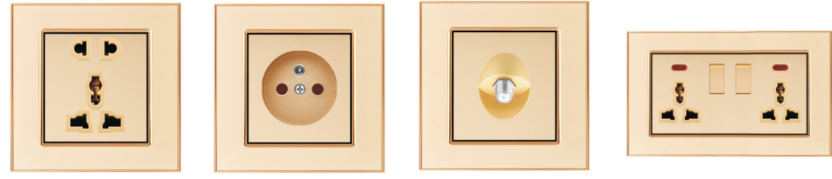

Creativity is your eye opener.

D1-Gold

D1-Black

D1-Silver

DI'Series

The high-end aviation aluminum wire drawing panel is born of taste and enjoys European palace life. Combining superior technology, superb craftsmanship and perfect style to create elegant elegance. Amazing artisan classics become a symbol of luxury and elegance.

Aluminum

D4 Series

ACRYLIC WHITE
ACRYLIC GOLD
ACRYLIC BLACK

Q1 Series
Aluminium
wire Silver

Q1

Q2

Y5
ACRSLIC PANEL
Series

Gorgeous and elegant appearance, simplicity and classic combination. Elegant appearance design, noble quality with man's joint ventures to create an incomparable art space! Warm colors, metal texture, make people bright; smooth lines, soft and simple, integrated structure, so that you can operate handily.

S1 Series
STAINLESS
STEEL GOLD

C11-white

C11-silver

white

Golden drawing

switch

F3-2-light

F3-3-Matte