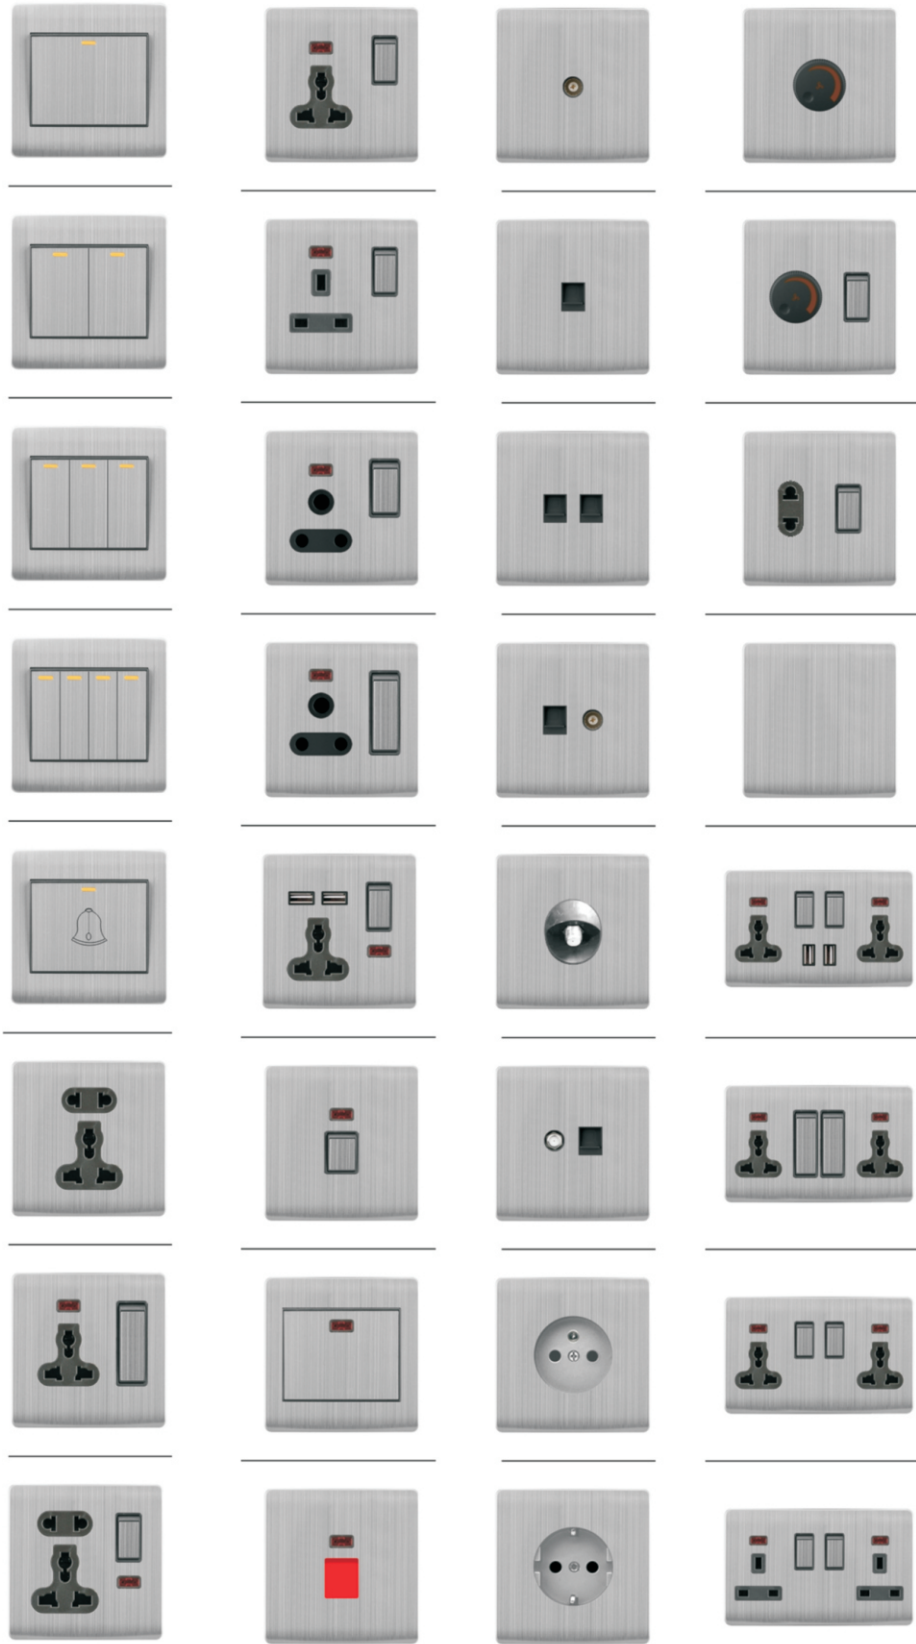

Creativity is your eye opener.

D1-Gold

D1-Black

D1-Silver

DI'Series

The high-end aviation aluminum wire drawing panel is born of taste and enjoys European palace life. Combining superior technology, superb craftsmanship and perfect style to create elegant elegance. Amazing artisan classics become a symbol of luxury and elegance.

Aluminum

D4 Series

ACRYLIC WHITE
ACRYLIC GOLD
ACRYLIC BLACK

Q1 Series
Aluminium
wire Silver

Q1

Q2

Y5
ACRSLIC PANEL
Series

Gorgeous and elegant appearance, simplicity and classic combination. Elegant appearance design, noble quality with man's joint ventures to create an incomparable art space! Warm colors, metal texture, make people bright; smooth lines, soft and simple, integrated structure, so that you can operate handily.

S1 Series
STAINLESS
STEEL GOLD

C11-white

C11-silver

white

Golden drawing

switch

F3-2-light

F3-3-Matte