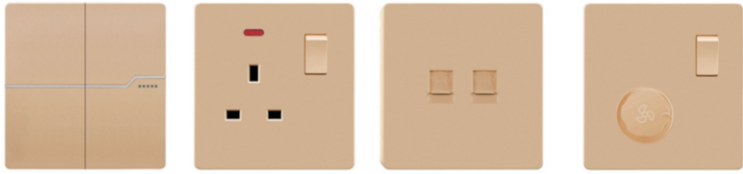

Aluminum

D4 Series

ACRYLIC WHITE
ACRYLIC GOLD
ACRYLIC BLACK

Q1 Series
Aluminium
wire Silver

Q1

Q2

Y5
ACRSLIC PANEL
Series

Gorgeous and elegant appearance, simplicity and classic combination. Elegant appearance design, noble quality with man's joint ventures to create an incomparable art space! Warm colors, metal texture, make people bright; smooth lines, soft and simple, integrated structure, so that you can operate handily.

S1 Series
STAINLESS
STEEL GOLD

C11-white

C11-silver

white

Golden drawing

switch

F3-2-light

F3-3-Matte