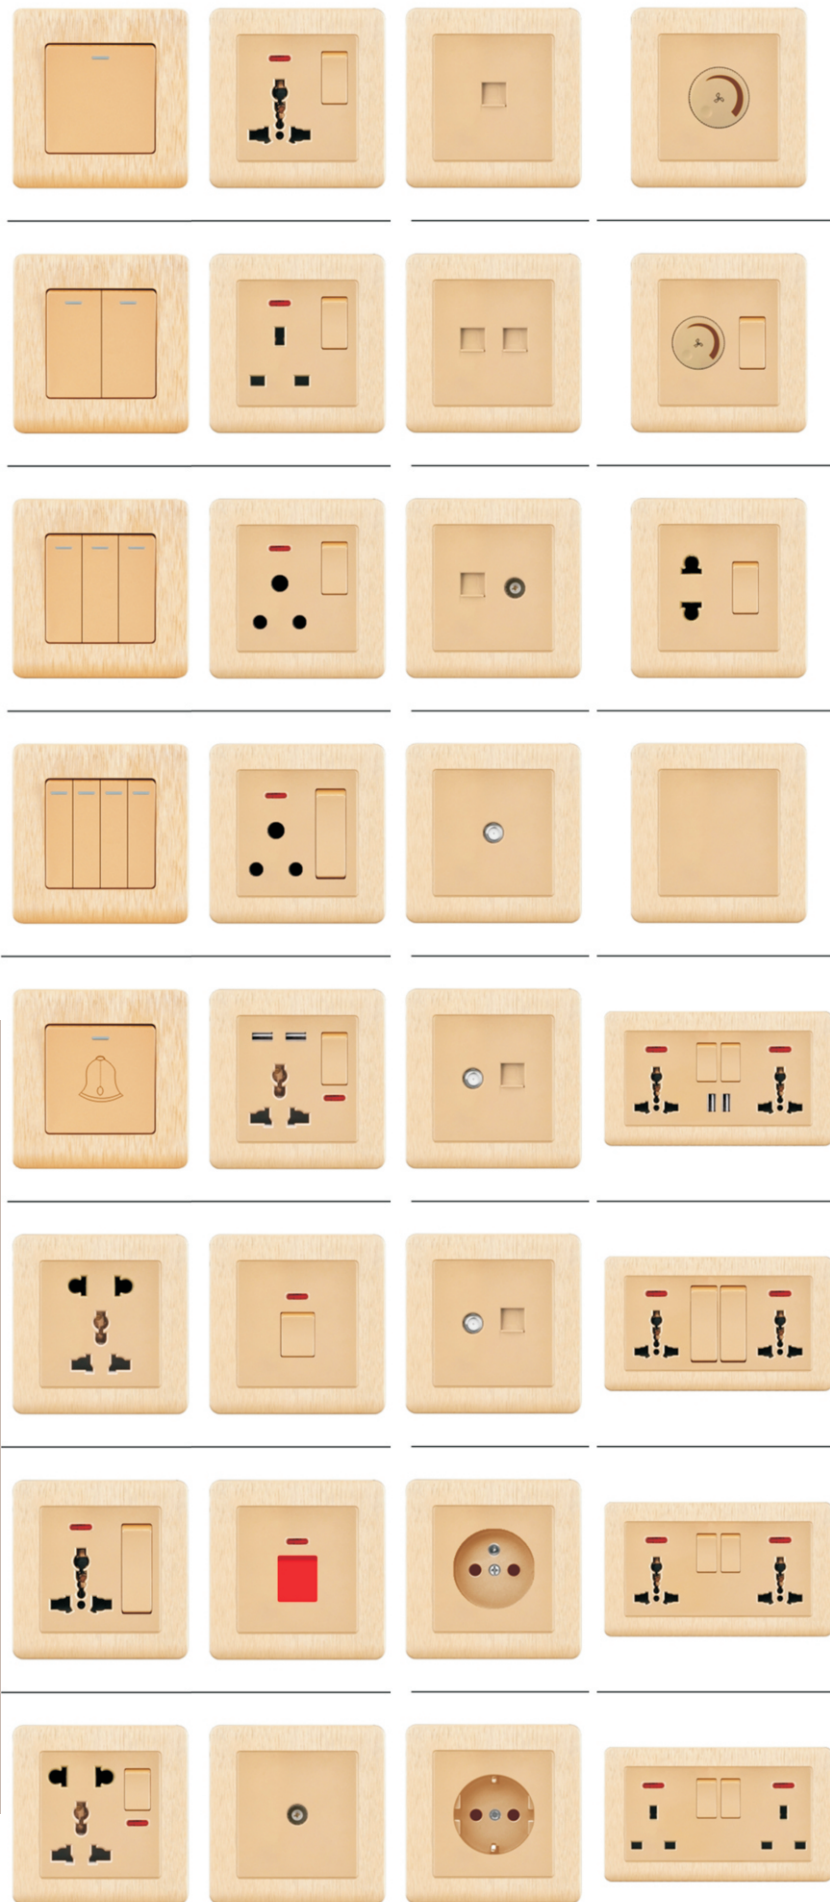

Creativity is your eye opener.

D1-Gold

D1-Black

D1-Silver

DI'Series

The high-end aviation aluminum wire drawing panel is born of taste and enjoys European palace life. Combining superior technology, superb craftsmanship and perfect style to create elegant elegance. Amazing artisan classics become a symbol of luxury and elegance.

Aluminum

D4 Series

ACRYLIC WHITE
ACRYLIC GOLD
ACRYLIC BLACK

Q1 Series
Aluminium
wire Silver

Q1

Q2

Y5
ACRSLIC PANEL
Series

Gorgeous and elegant appearance, simplicity and classic combination. Elegant appearance design, noble quality with man's joint ventures to create an incomparable art space! Warm colors, metal texture, make people bright; smooth lines, soft and simple, integrated structure, so that you can operate handily.

S1 Series
STAINLESS
STEEL GOLD

C11-white

C11-silver

white

Golden drawing

switch

F3-2-light

F3-3-Matte

F3' Series
Wood grain
panel