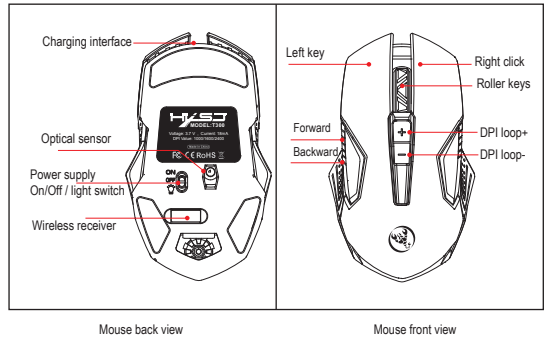

PRODUCT SCHEMATIC: