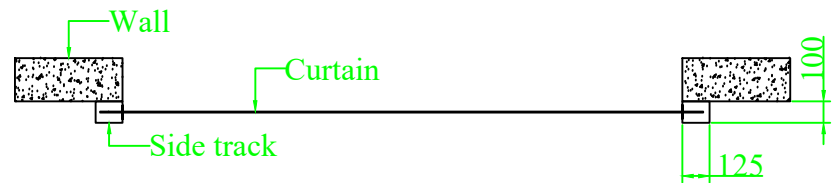

W = Opening width ; H = Opening height

DOOR OPEN

Customer sign	Date	Revisions	Product: High speed door RRD-eco	Approve	Check	Design	Scale	Date
			Project:				/	