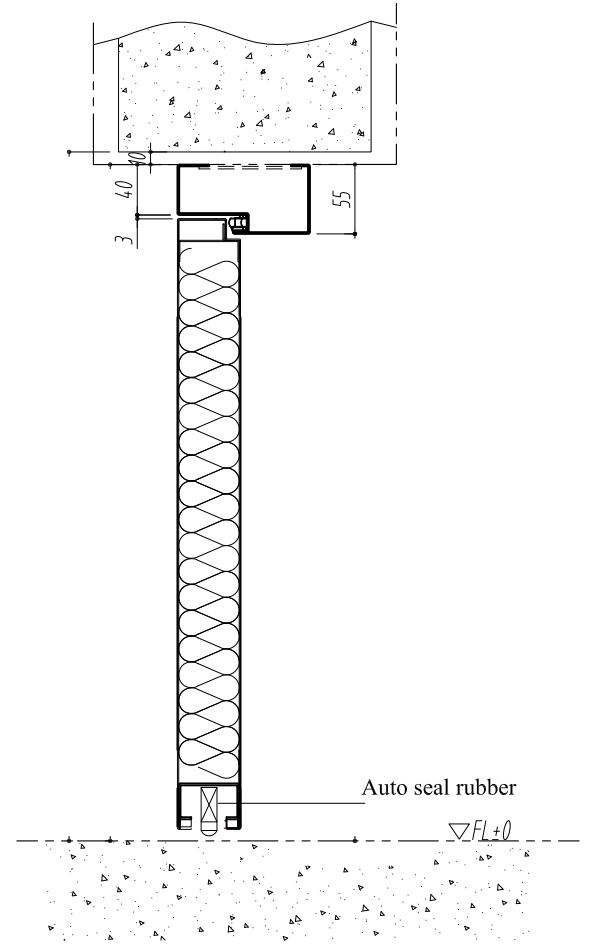

Vision Panel

B-B
Elevation

A-A

B-B

Customer sign	Date	Revisions		Approve	Check	Design	Scale	Date	Shanghai Kenvo Door Co., Ltd	
			Product: Cleanroom Door-stainless steel				/		Drawing NO. :	
			Wall Hole Size:							