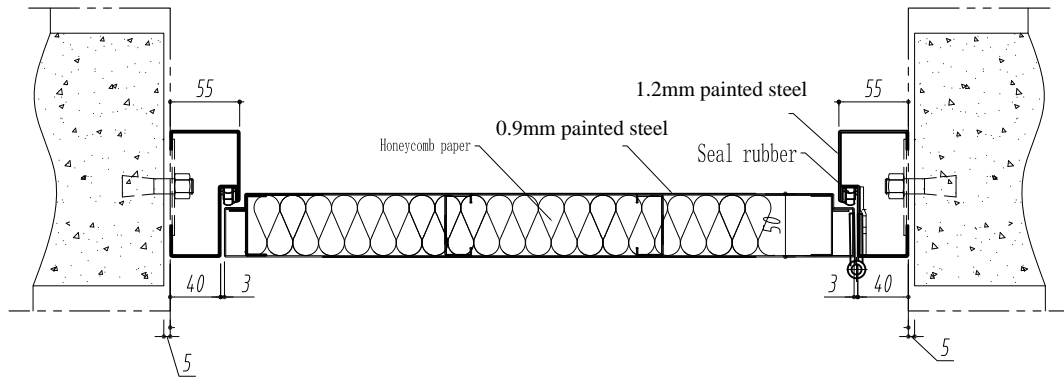

Vision Panel

B-B
Elevation

A-A

B-B

Customer sign	Date	Revisions		Approve	Check	Design	Scale	Date	Shanghai Kenvo Door Co., Ltd	
			Product: Cleanroom Door-stainless steel				/		Drawing NO. :	
			Wall Hole Size:							