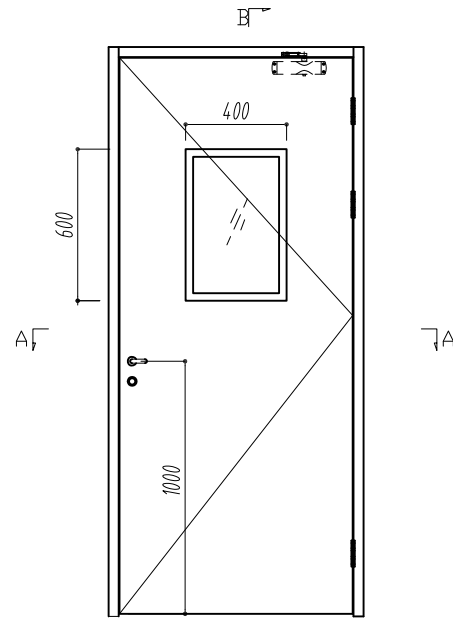

Vision Panel

B-B
Elevation

A-A

B-B

Customer sign	Date	Revisions		Approve	Check	Design	Scale	Date	Shanghai Kenvo Door Co., Ltd	
			Product: Cleanroom Door-stainless steel				/		Drawing NO. :	
			Wall Hole Size:							