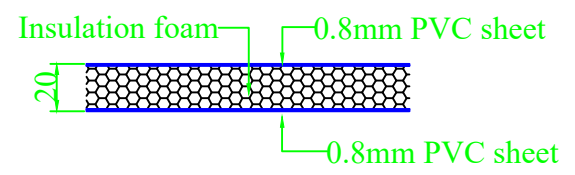

W = Opening width ; H = Opening height

DOOR OPEN

### Insulated curtain (1:10)

Customer sign	Date	Revisions	Product: Insulated High speed door RRD-Freezer	Approve	Check	Design	Scale	Date
			Project:				/	