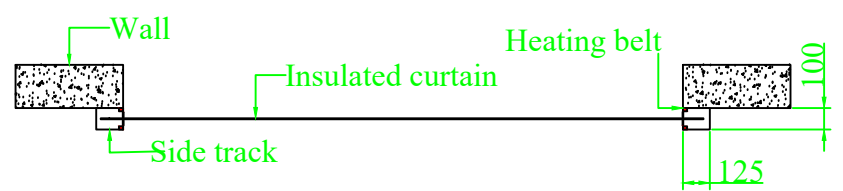

W = Opening width ; H = Opening height

DOOR OPEN

### Insulated curtain (1:10)

Customer sign	Date	Revisions	Product: Insulated High speed door RRD-Freezer	Approve	Check	Design	Scale	Date
			Project:				/	