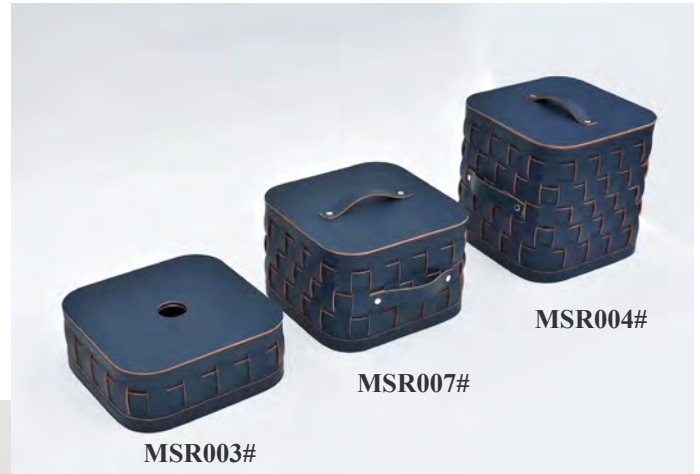

MULTI-COLOR OPTIONAL

✦

The seemingly simple shape hides a lot of space, which not only meets the storage function but also brings an elegant visual perception.

SIMPLE
PRACTICAL

MSR028#

RETRO STORAGE BASKET