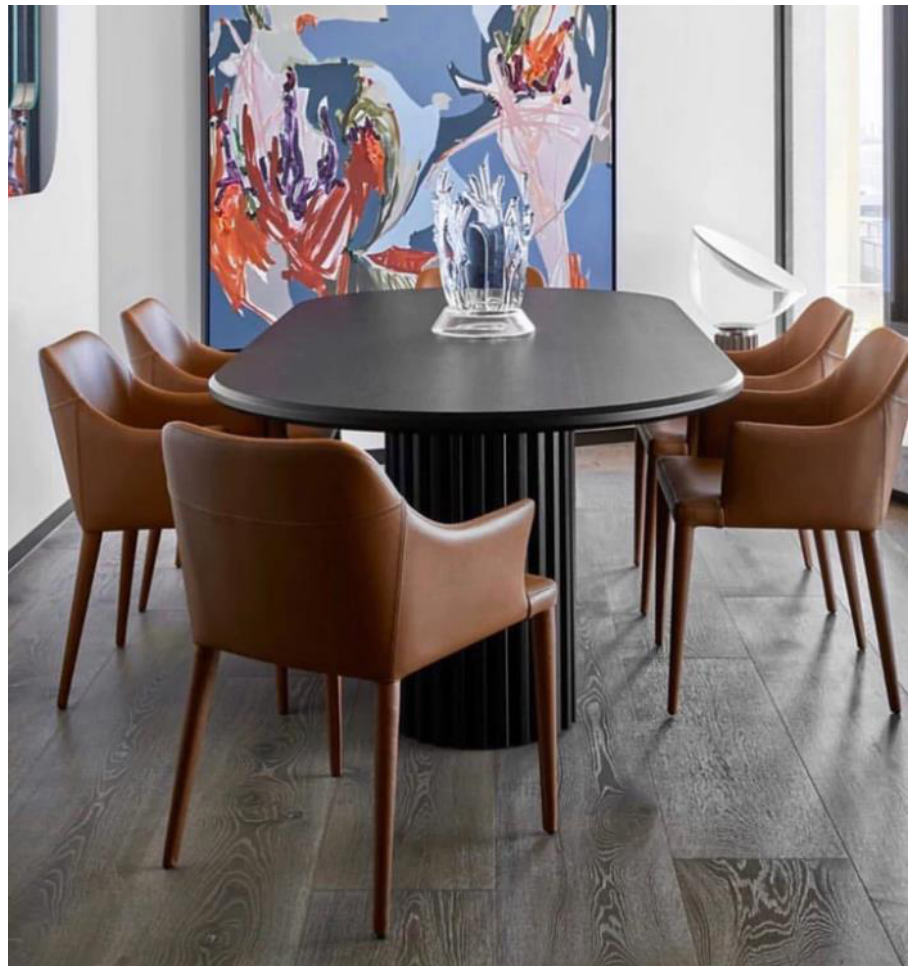

Grey, orange dining chairs and wood itself have a natural atmosphere, which can make the atmosphere of the space more relaxed and comfortable.

MODERN
Clean and cozy living space
easy and comfortable life