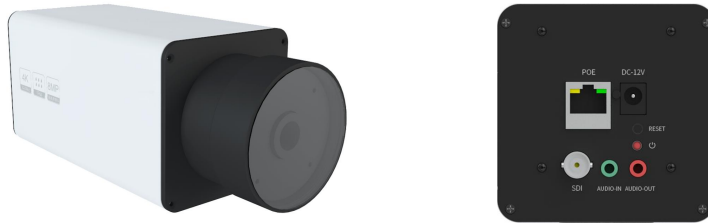

4K Panorama Camera (HD-953LWP)

(Build-in auxiliary positioning feature)

Ports information:

No.	Connector	Statement
1	POE	RJ45 POE network port
2	DC 12V	DC 12V power in
3	Reset	Reset button
4	Pilot light	Power pilot light
5	Audio IN	Audio IN, Reserved port
6	Audio OUT	Audio OUT, Reserved port

Specifications:

Image sensor	1/1.8" Progressive Scan CMOS
CMOS MAX resolution	3840 × 2160
Effective pixels	800W
Video format	4K@30(3840*2160), 1080P@30, 720P@30
Video output resolution	Default 1080P@30
Variable gain	Digital gain -30dB-23.9dB
Minimum illumination	Multicolor: 0.001 Lux @(F1.2,AGC ON)
ISO mode	ISO100、ISO200、ISO400、ISO800、ISO1600、ISO3200
Local length	Lecturer camera: 6mm, Listener camera: 4mm
Video encoding	H.264/H.265
Bit rate	256kbps ~ 20Mbps adjustable
Auto tracking	Support, build-in auxiliary positioning feature
Video out	RJ45 network port, with PoE
Power input	DC 12V, 1A
Power dissipation	9W Max
Working temperature	-10 ~ 50 °
Working humidity	<85%, No condensation