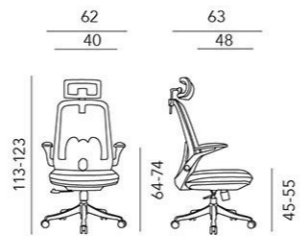

2206

Series_

水精灵系列

水精灵是一款设计新颖的时尚职员椅，背框的水滴元素形成一颗水精灵融入大海，总能让人感觉到冷静与稳重，如同大海的深邃能量，守护您的健康，为办公环境提供梦幻的灵动。

Model A2206

Model B2206

Model C2206

With meticulous craftsmanship, closely following the latest trend of modern office, it gives you extra feeling and stimulation.