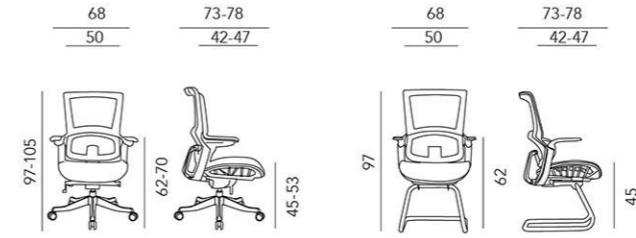

—

Model A2201

Model B2201

2003

Series_

斯迈斯系列

斯迈斯系列独具匠心，运用简洁的圆弧曲线，表现其非凡的风采。通过不同功能配置，实现不同场景通配一张座椅的概念，让办公空间整体性更为协调。

Ergonomic
office
chair

Change for you

Model A2003

SIMPLE AND ELEGANT APPEARANCE DESIGN

”

When you focus on work, the chair is also dedicated to protect your health, an afternoon nap accumulative total positive energy!

—

Model A2003