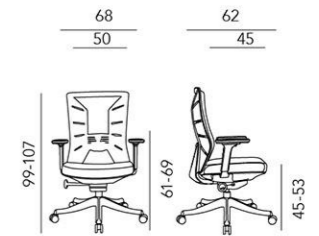

Model C2001