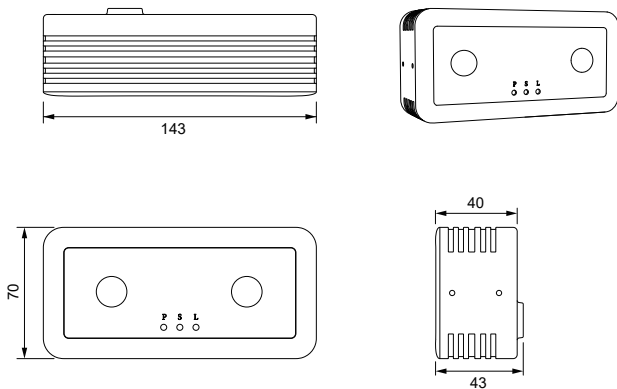

3D Precision Sensor

PC5-T

Technical Parameters

General Parameters

| | |
|---------------|-------------------------------|
| Image Sensor | 1/4" CMOS Sensor |
| Resolution | 1280*800@25fps |
| Frame Rate | 1~25fps |
| Angle of View | 140°Horizontal × 120°Vertical |

Functions

| | |
|----------------------|---|
| Installation Method | Mounting / Suspending |
| Install Height | 1.9m~3.5m |
| Detect Range | 1.1m~9.89m |
| Height Configuration | Support |
| Filtration Height | 0.005m~1.2m |
| System Feature | Built-in video analysis intelligent algorithm, support real-time statistics of the number of passengers in and out of the area, can exclude the background, light, shadow, shopping cart and other stuff. |
| Accuracy | ≥98% |
| Backup | Front end Flash storage, up to 180days, ANR |
| Network Protocols | IPv4, TCP, UDP, DHCP, RTP, RTSP, DNS, DDNS, NTP, HTTP |

Product Size

Unit: mm

Ports

| | |
|------------|-----------------------------|
| Ethernet | 1×RJ45, 1000Base-TX, RS-485 |
| Power Port | 1×DC 5.5 x 2.1mm |

Environmental

| | |
|-----------------------|------------------------|
| Operating Temperature | 0°C~45°C |
| Operating Humidity | 20%~80% |
| Power | DC12V±10%, POE 802.3af |
| Power Consumption | ≤4W |

Mechanical

| | |
|--------------|----------------------------|
| Weight | 0.46Kg |
| Dimensions | 143 x 70 x 40 mm |
| Installation | Ceiling Mount / Suspension |

Product Features

Suitable for complex lighting scenarios