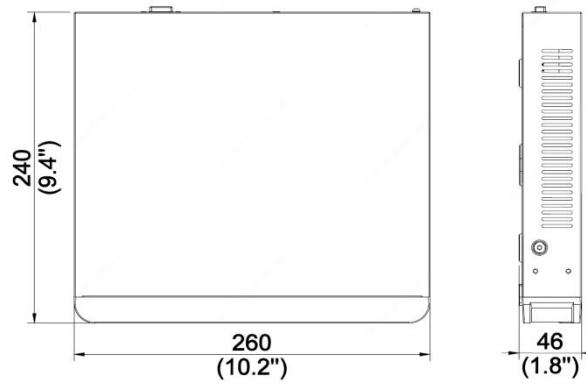

## OP Retail (Suzhou)Technology Co., Ltd.

Hard Drive Capacity	Each port supports 500GB/1TB/2TB/3TB/4TB/5TB/6TB capacity hard drives
Network Port	1 x, RJ45 10M/100M adaptive Ethernet electrical port
Other Port	2 USB2.0
<b>Other</b>	
Power Supply	DC12V
Power consumption (without hard disk)	≤ 5W
Operating temperature	- 10°C ~ + 55°C
Operation humidity	10% ~ 90% (No Condensation)
Weight (without hard disk)	≤ 0.98Kg
Size	46mm (H) ×240mm (D) ×260mm (W)

## Dimensions: