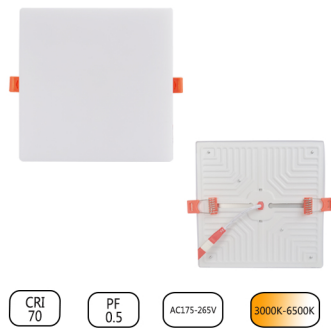

LED IRON FRAMELESS PANEL LIGHT

MODEL NO.	SPEC.	WATT	LUMENS	SIZE(MM)	CUT-SIZE (MM)
EXRPS-10W	Square	10W	90LM/W	100*100*16	φ50-70
EXRPS-15W	Square	15W	90LM/W	120*120*16	φ50-95
EXRPS-22W	Square	22W	90LM/W	170*170*18	φ50-140
EXRPS-32W	Square	32W	90LM/W	200*200*18	φ50-190