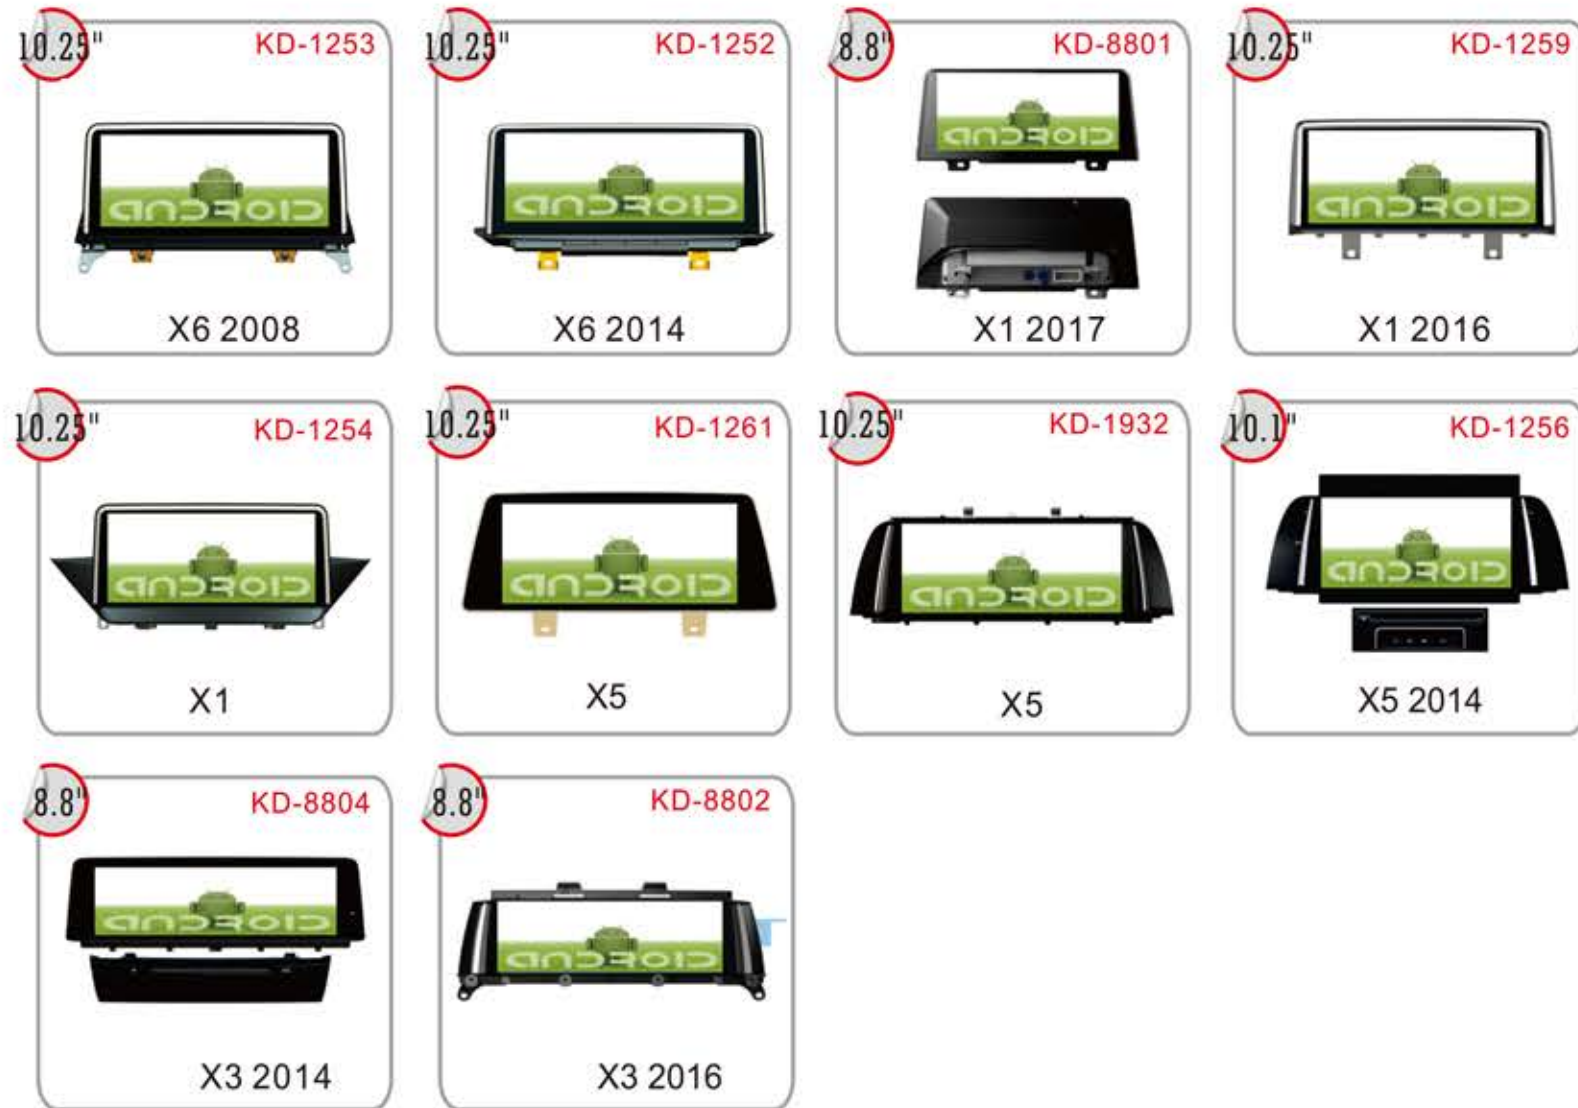

Internet Via bluetooth