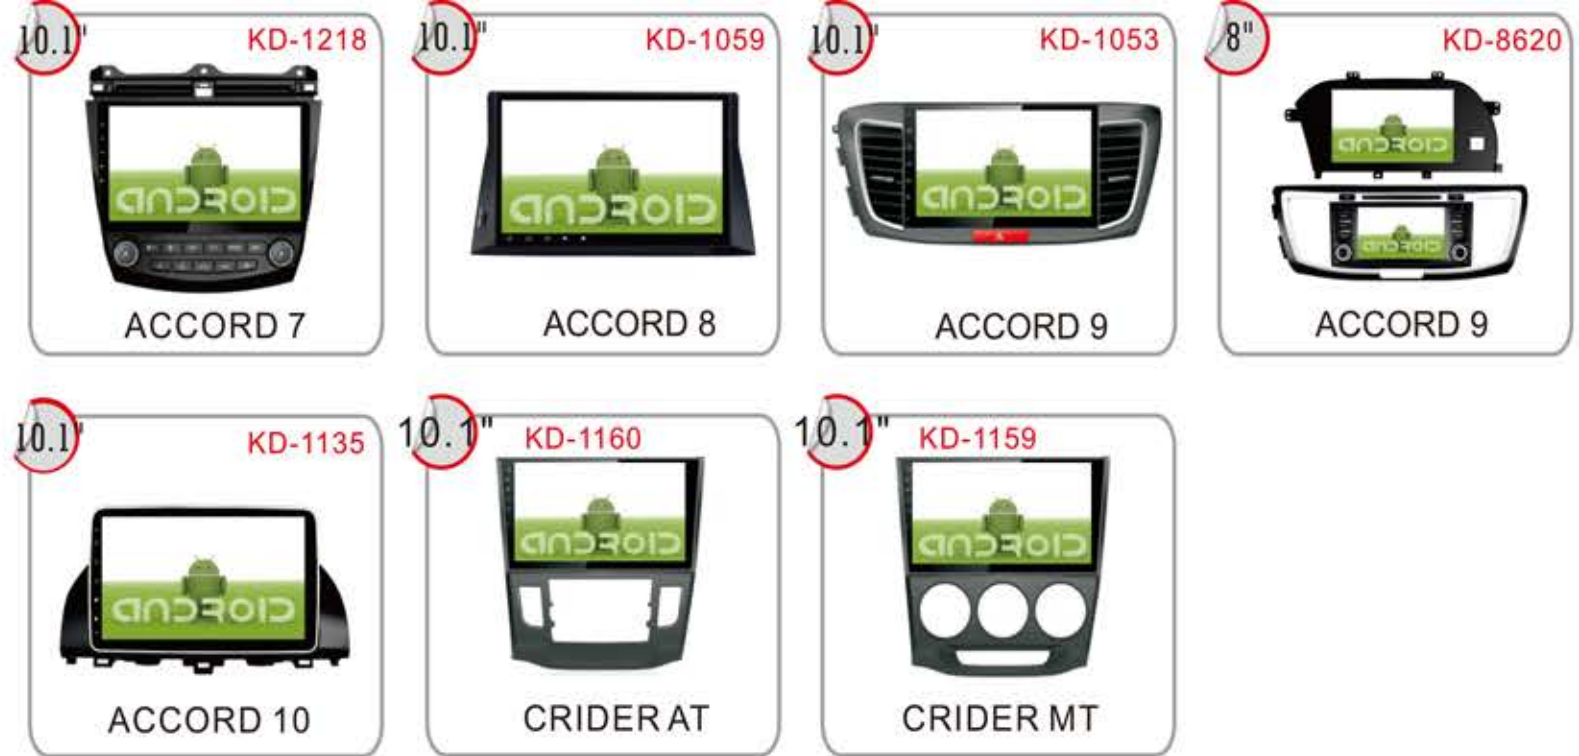

Internet Via bluetooth

SUZUKI series