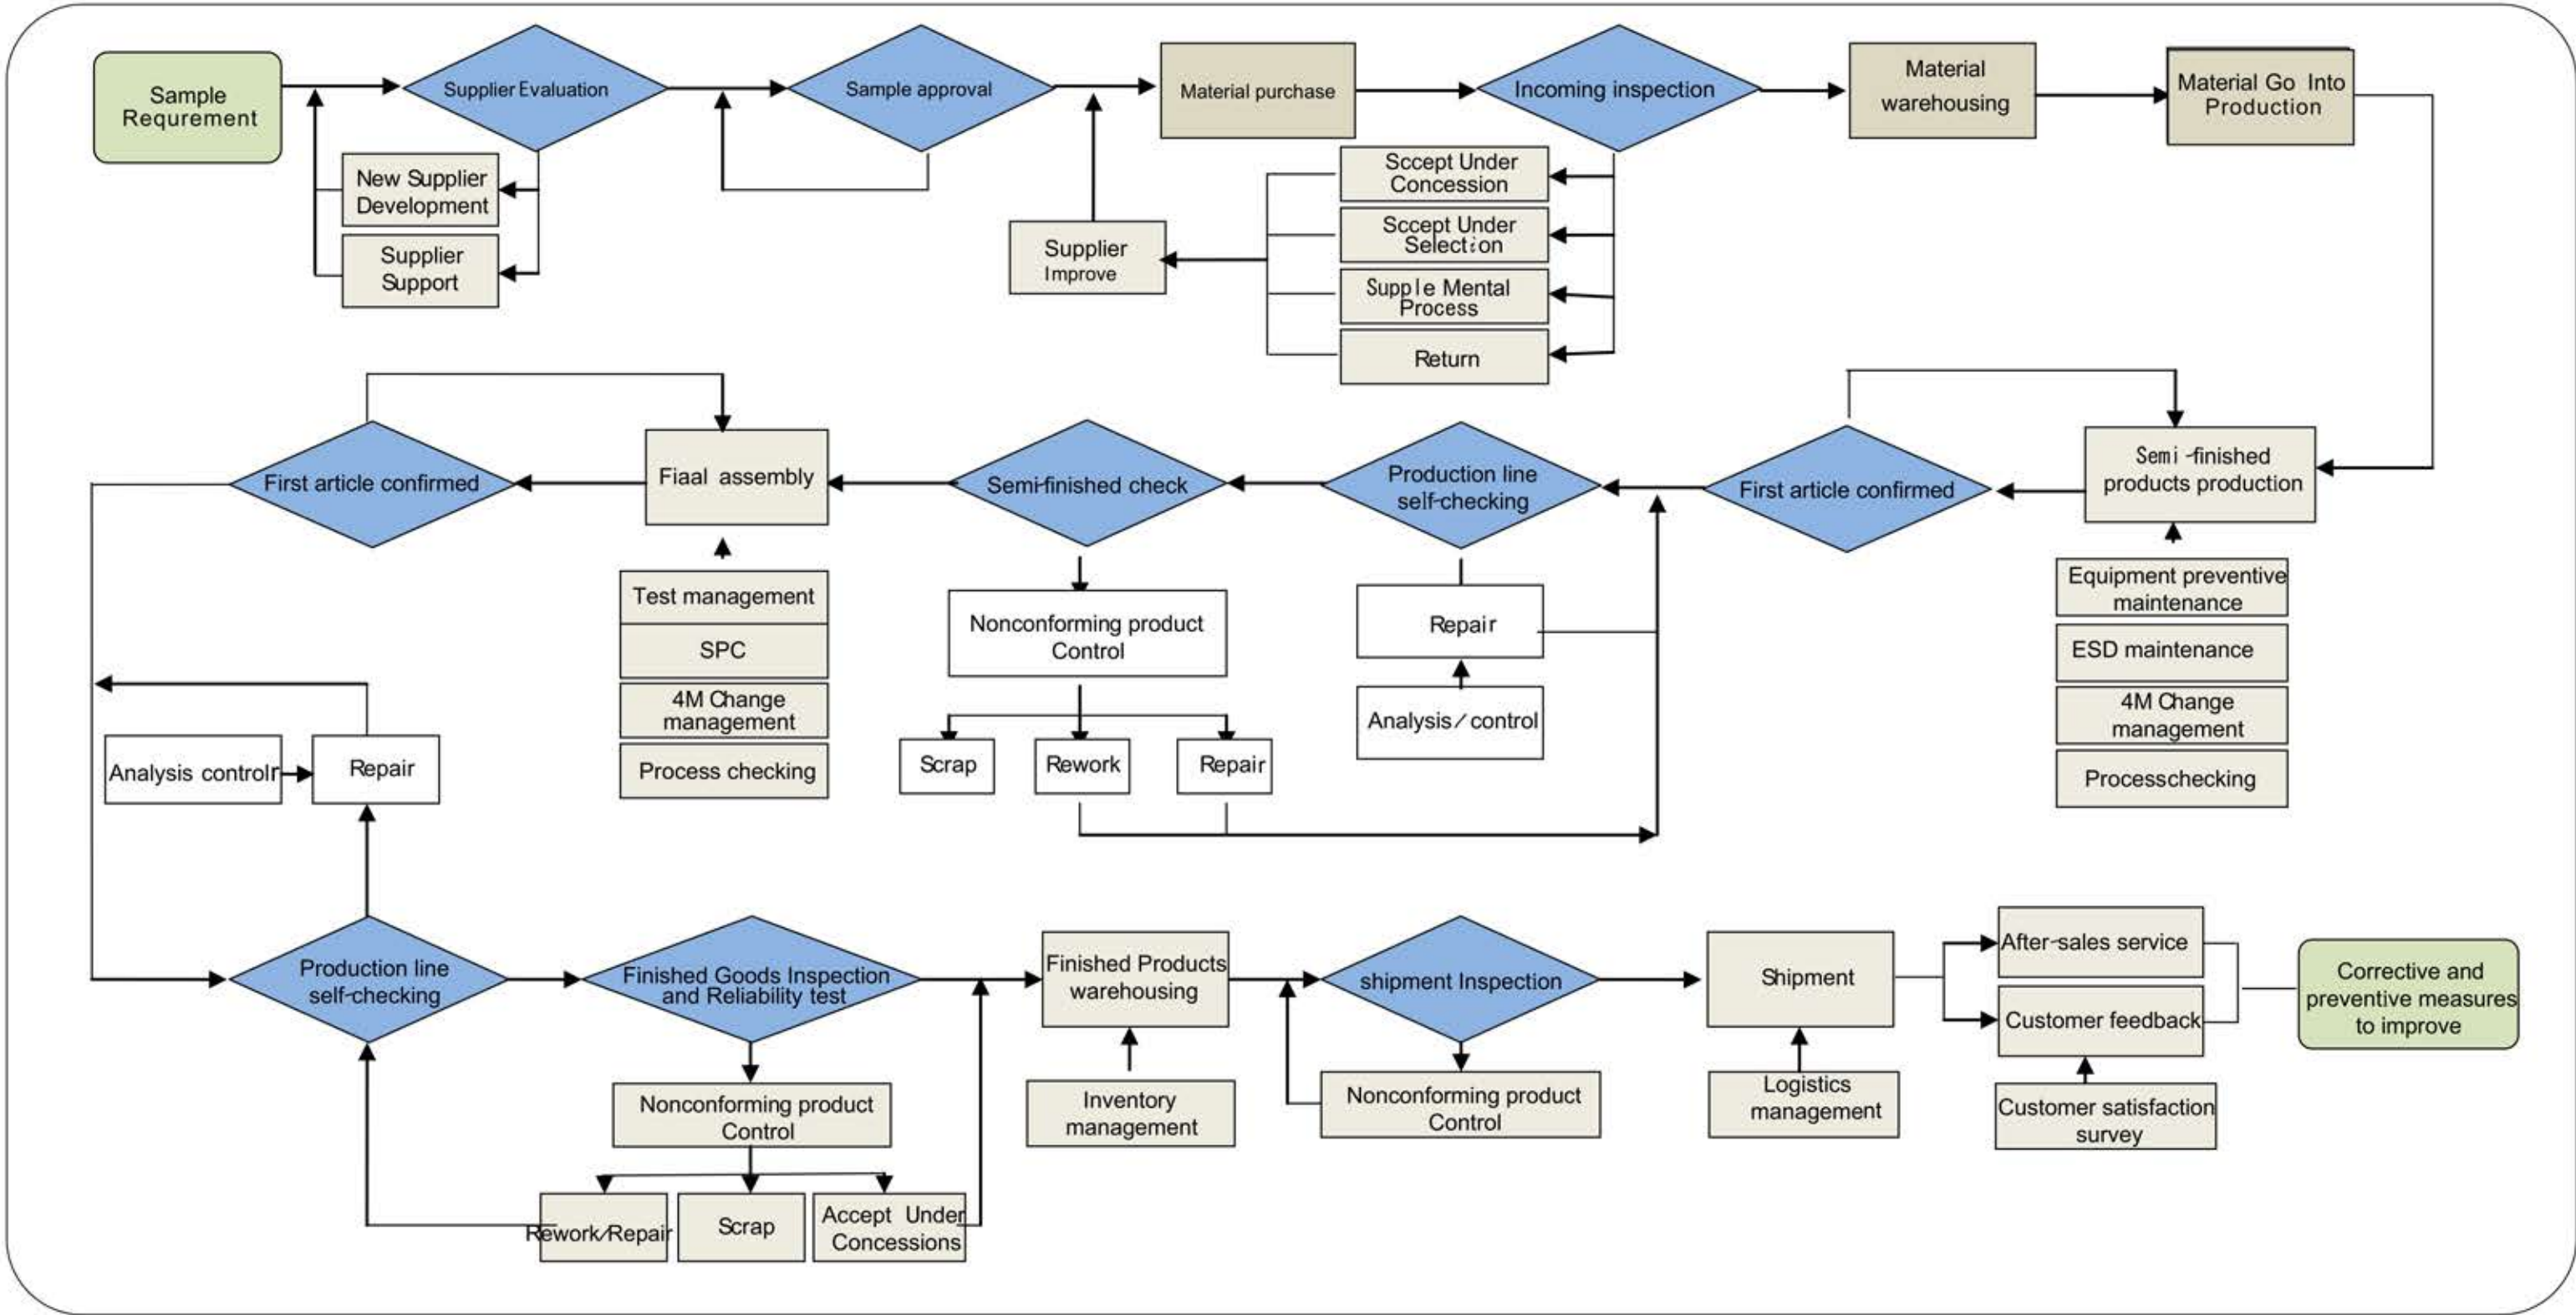

Our 12,000-square-meters manufacturing center, whose monthly production capacity is about 27,000pcs, The production is operated strictly in compliance with the standards of quality management of ISO 9001:2008 all products have CE,UL, E-MARK(E8), FCC, and FDA etc approval, 270 skilled workers and 34 highly qualified and experienced R & D engineers and technicians who always keep improving & developing products to meet client's requirements. We also have strict QC teams and professional sales & service teams who can offer passionate and in time service, which definitely enables us to provide our valued customers with high quality products, competitive prices and first class services.

The most important thing, we passed IATF 16949, welcome more and more before market clients join us .

MARKET

KLYDE Quality Control Flow Chart

Incoming Quality Control(IQC):

All incoming materials are 100% tested by advance testing equipment.
 In Process Quality Control (IPQC-FQC):
 Following 100% QC checking, finshed products will be taken to aging testing, then launching to the next procedure. After experienced full function quality testing, destroy testing and circumstance testing, finshed products could be stored in warehouse.

Outgoing Quality Control(oqc):

After IPQC, FQC Strictly control, if the goods pass the inspection, all of outgoing product will be random tested again by our QA according to the AQL standard.

ANDROID 9.0