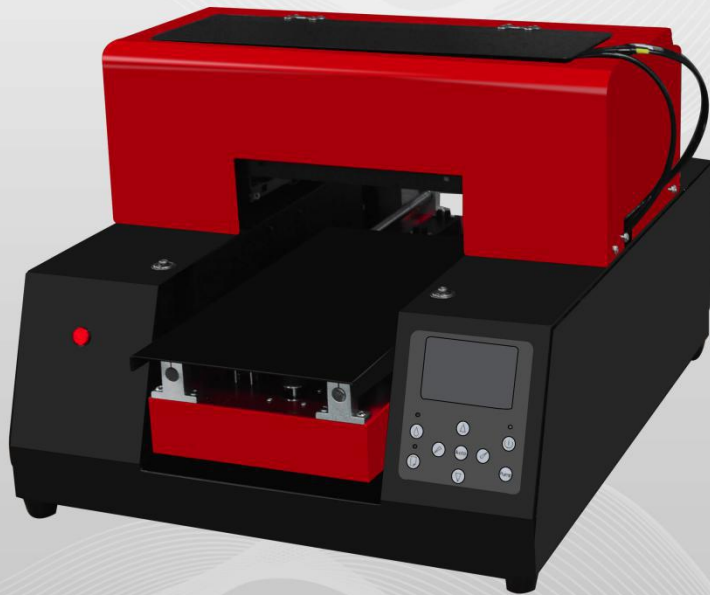

- Model: A4UV
- Printhead: R330
- Max printing size: 15*36CM
- Max printing height: 9CM
- Net weight: 26KG
- Printer size: 58*48*38CM

Printed sample show

phone case

lighter

sign

acrylic

glass

metal

ceramics

wood

leather

necklace

- 2.5 times faster than 1390
- PRINTING SIZE 33*60CM
- flash print avoid ink block
- auto infrared height adjust
- automatic ink pump
- AUTOMATIC cleaning
- without stripe&line
- newest printing software
- Light button
- 4mm ink inkjet distance
- triple cool
- automatic screen

▪ automatic ink pump

▪ auto infrared height adjust

▪ automatic screen

ZZ1S UV printer

- Model: ZZ1S (single head)
- Printhead: XP600
- Max printing size: 33*60CM
- Max printing height: 10CM
- Net weight: 46KG
- Printer size: 85*81*60CM

ZZ2C UV printer

- Model: ZZ2C (2 heads)
- Printhead: XP600
- Max printing size: 33*60CM
- Max printing height: 20CM
- Net weight: 68KG
- Printer size: 88*90*65CM

Printed sample show

phone case

lighter

sign