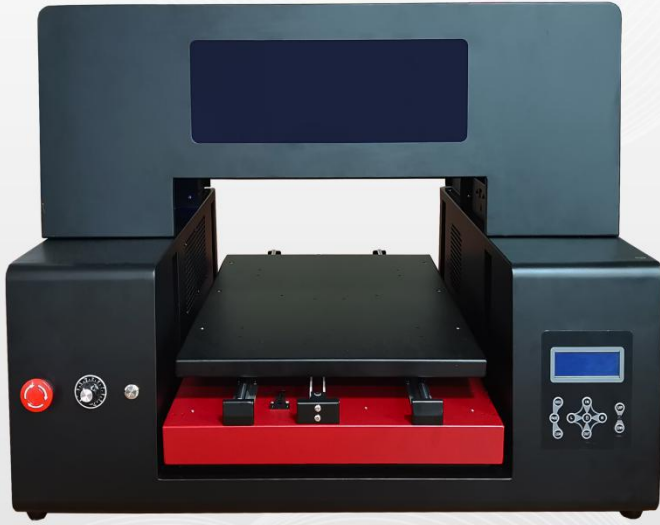

▪ automatic ink pump

▪ auto infrared height adjust

▪ automatic screen

ZZ1S UV printer

- Model: ZZ1S (single head)
- Printhead: XP600
- Max printing size: 33*60CM
- Max printing height: 10CM
- Net weight: 46KG
- Printer size: 85*81*60CM

ZZ2C UV printer

- Model: ZZ2C (2 heads)
- Printhead: XP600
- Max printing size: 33*60CM
- Max printing height: 20CM
- Net weight: 68KG
- Printer size: 88*90*65CM

Printed sample show

phone case

lighter

sign

acrylic

glass

【金属】metal

ceramics

shoes

leather

necklace

- 2.5 times faster than 1390
- PRINTING SIZE 33*60CM
- flash print avoid ink block
- auto infrared height adjust
- automatic ink pump
- AUTOMATIC cleaning
- without stripe&line
- newest printing software
- Light button
- 4mm ink inkjet distance
- triple cool
- automatic screen

ZZ3B UV printer

- Model: ZZ3B (2 printheads)
- Printhead: XP600
- Max printing size: 42*60CM
- Max printing height: 20CM
- Net weight: 49KG
- Printer size: 87*82*65CM

Printed sample show

phone case

lighter