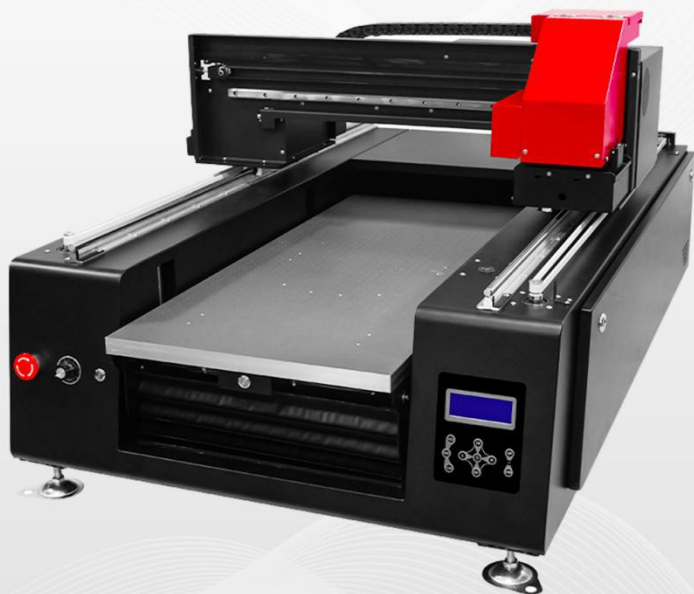

ZZ3C UV printer

- Model: ZZ3C (2 printheads)
- Printhead: XP600
- Max printing size: 42*90CM
- Max printing height: 20CM
- Net weight: 68KG
- Printer size: 127*87*70CM