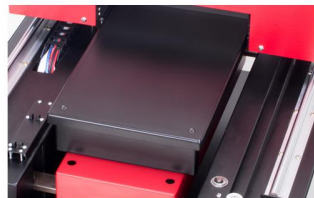

Details

printing tray

The platform for printing product