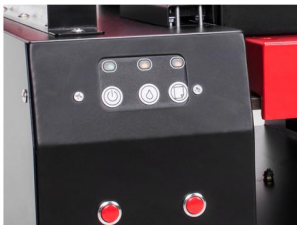

## Product features

conveyor belt Uniform force

6 cups printing at a time

ink rotation system,ink bottles

Auto button steady moving

- coffee color+multi color
- multifunction small size
- customized design
- environment friendly
- easy operation
- reliable