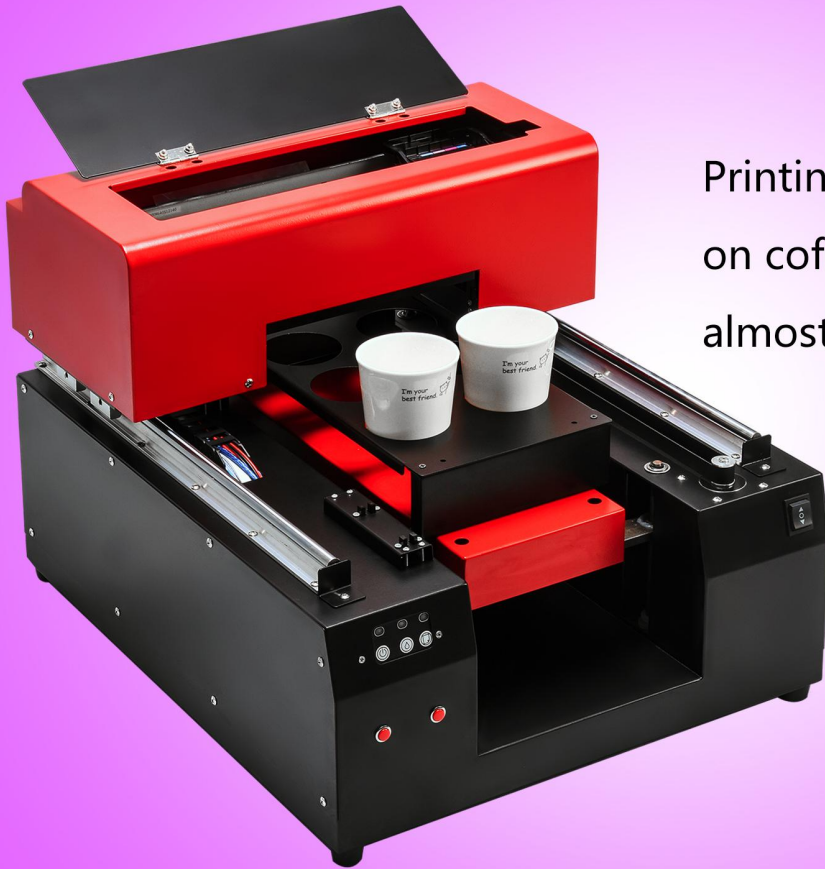

RF-A4s

Shenzhen Refinecolor Technology Co.,Ltd

Printing any design,word,color,image on coffee,chocolate,cakes,bread almost all kinds of food.

Various printing "necessary for coffee shop"

coffe,teamilk,biscuit,marshmallow,macaron , cake,cookies for almost all food surface