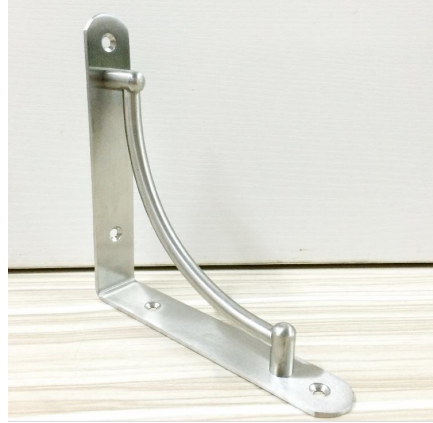

**SHELVING  
BRACKET**

**201 Stainless steel shelving bracket**

Item No.:62135  
Size:22x22cm

Item No.:62136  
Size:17x17cm

Item No.:62133  
Size:25x20cm

Item No.:62134  
Size:20x16cm

Item No.:62131  
Size:22x22cm

# Cast iron shelving bracket

Item No.:62145  
Size:24x24cm

Item No.:62144  
Size:17x17cm

Item No.:62146  
Size:17x17cm

Item No.:62148  
Size:17x24cm

Item No.:62147  
Size:17x24cm

Item No.:62150  
Size:17x24cm