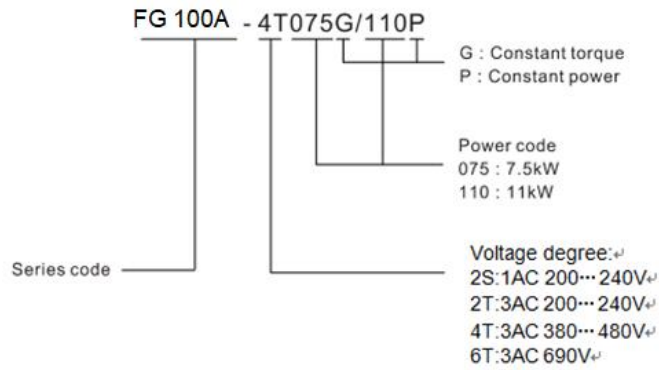

1.2 Description of Nameplate

1.3 Selection Guide

Model No	Input voltage	Rated power (kW)	Rated output Current (A)
FG100A - 4T007G/011P	3-phase (380...480V)± 10%	0.75/1.1	2.5/3.0
FG100A - 4T011G/015P		1.1/1.5	3.0/3.7
FG100A - 4T015G/022P		1.5/2.2	3.7/5.0
FG100A - 4T022G/030P		2.2/3.0	5.0/7.5
FG100A - 4T030G/040P		3.0/4.0	7.5/9.0
FG100A - 4T040G/055P		4.0/5.5	9.0/13.0
FG100A - 4T055G/075P		5.5/7.5	13/17
FG100A - 4T075 G/110P		7.5/11	17/25
FG100A - 4T110G/150P		11/15	25/32
FG100A - 4T150G/185P		15/18.5	32/37
FG100A - 4T185G/220P		18.5/22	37/45
FG100A - 4T220G/300P		22/30	45/60
FG100A - 4T300G/370P		30/37	60/75
FG100A - 4T370G/450P		37/45	75/90
FG100A - 4T450G/550P		45/55	90/110
FG100A - 4T550G/750P		55/75	110/150
FG100A - 4T750G/900P		75/90	150/176
FG100A - 4T900G/1100P		90/110	176/210
FG100A - 4T1100G/1320P		110/132	210/253
FG100A - 4T1320G/1600P		132/160	253/300
FG100A - 4T1600G/1850P		160/185	300/340
FG100A - 4T1850G/2000P		185/200	340/380
FG100A - 4T2000G/2200P		200/220	380/420
FG100A - 4T2200G/2500P		220/250	420/470
FG100A - 4T2500G/2800P		250/280	470/520
FG100A - 4T2800G/3150P		280/315	520/600
FG100A - 4T3150G/3550P		315/355	600/640
FG100A - 4T3550G		355	640
FG100A - 4T4000G		400	690
FG100A - 4T4500G		450	830
FG100A - 4T5000G		500	860
FG100A - 4T5600G		560	950