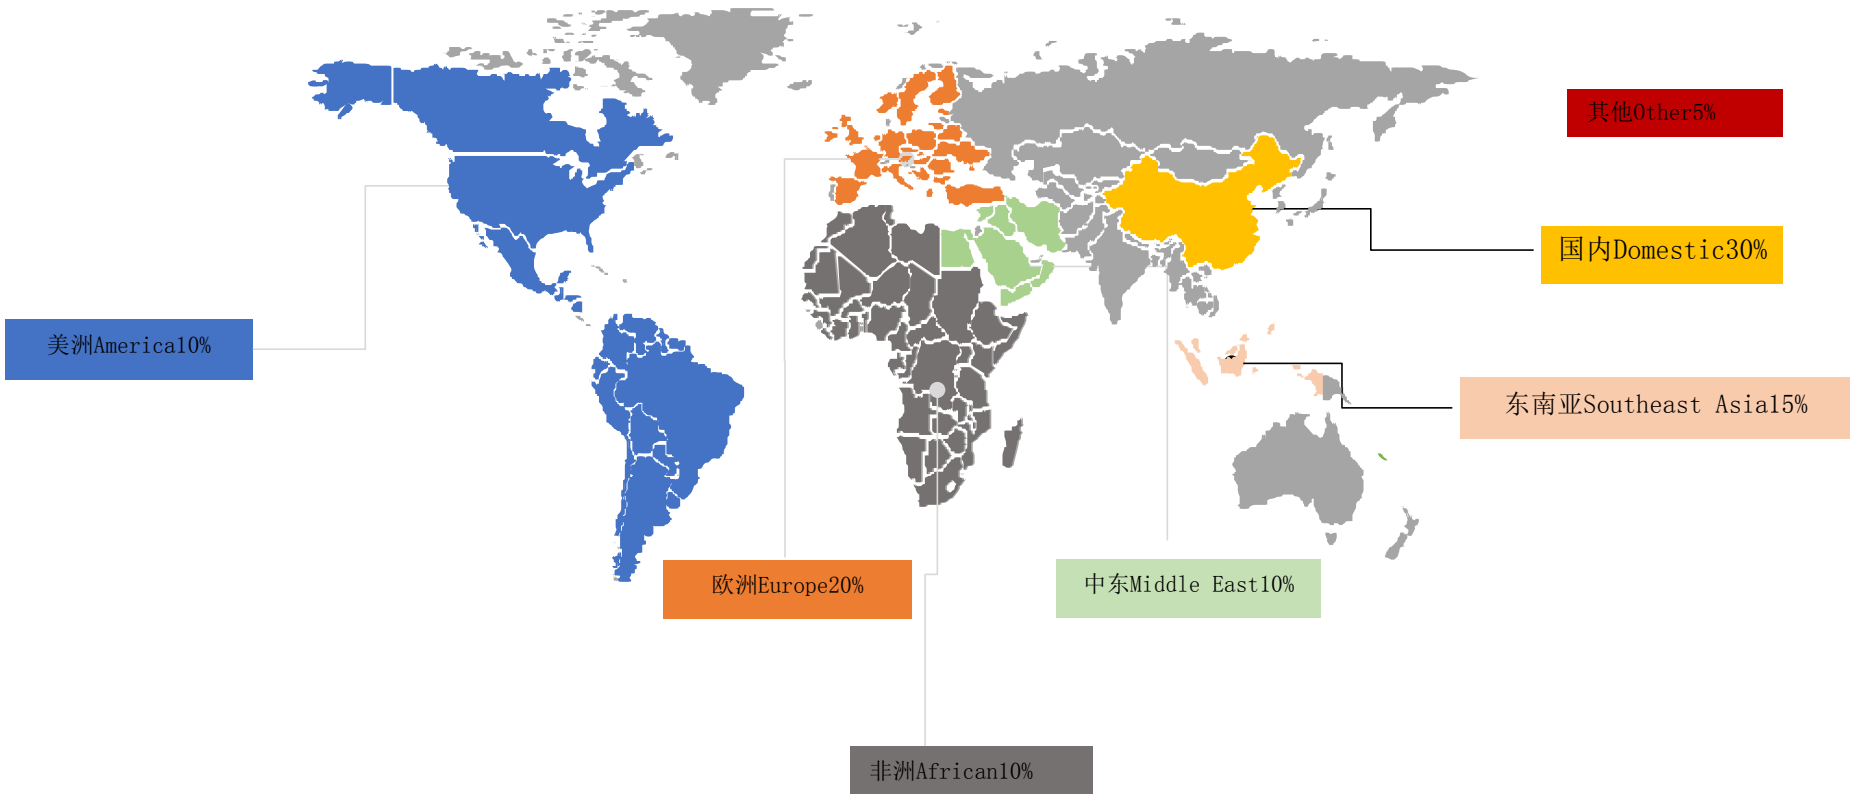

市场分布

MARKET DISTRIBUTION