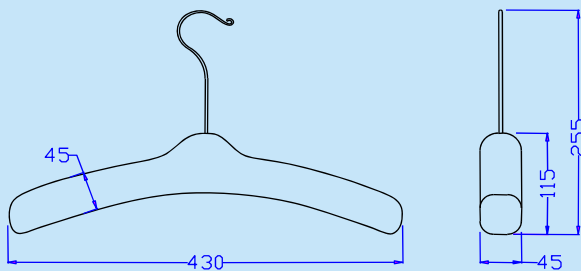

SH-101 / SH-102
木衣架 Wooden Hanger

SH-101

SH-101
 適用女裝 for women's wear

SH-102

SH-102
 適用男裝 for men's wear

型號 Model	SH-101	SH-102
尺寸 (mm) Size (LxWxH)	430x45x255	530x43x245

藝誠(余氏)發展有限公司
Ngai Shing Development Limited