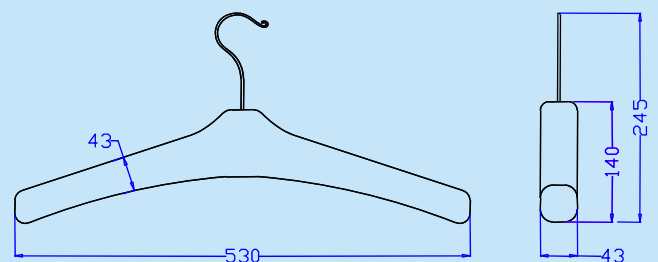

SH-101 / SH-102
木衣架 Wooden Hanger

SH-101

SH-101
 適用女裝 for women's wear

SH-102

SH-102
 適用男裝 for men's wear

型號 Model	SH-101	SH-102
尺寸 (mm) Size (LxWxH)	430x45x255	530x43x245

藝誠(余氏)發展有限公司
Ngai Shing Development Limited