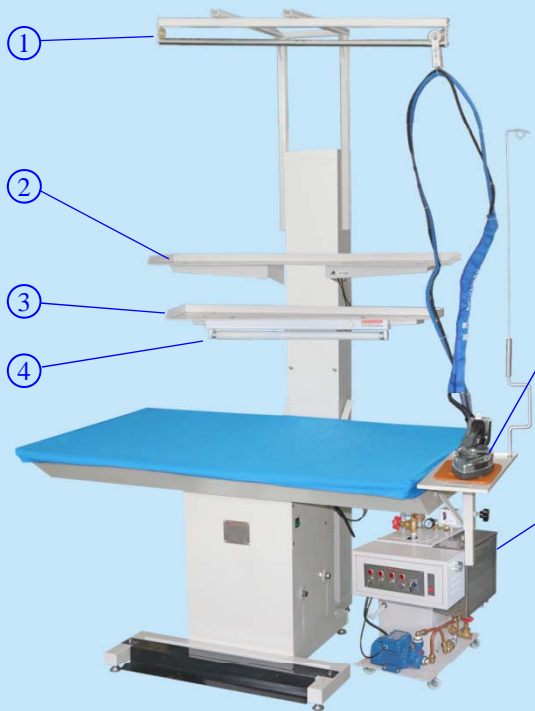

NS-3500B~NS-3507B, NS-3509B

抽濕熨檯

Vacuum Ironing Table

- 適用於棉、毛、絲、麻、化纖等衣物的熨燙
- 符合人體工程學設計，檯面高度和傾斜度可調，操作省力舒適
- 備電熱恒溫發熱管，升溫快而耐用，確保工作檯面乾燥整潔
- 優質風機，抽風力強，啓動及停止速度快
- 煙囪將廢熱氣向上排放，避免對員工的負面影響

選購件：

NS-342A系列小型蒸汽鍋爐

- Suitable for ironing garments made of cotton, wool, silk, linen, chemical fiber, etc
- Ergonomic design: adjustable table height and slope; laborsaving and comfortable operation
- With durable electric heaters, fast temperature rise and always dry and clean table top
- High quality and high power fan, prompt start and stop
- Equipped with a chimney to guide waste hot air upward, thereby to avoid negative impact to workers

Option:

NS-342A series small steam generator

選購件: 熨斗
Option: Iron

選購件: NS-342A 系列蒸汽爐
Option: NS-342A series steam generator

NS-3500B系列檯面可傾斜
Tilttable for NS-3500B series

選購件安裝完成圖
Appearance after installation of ironing table with options

NS-35xxB系列燙檯選購件:
Options for NS-35xxB Series Ironing Table:

<p>吊熨斗架E，適用於≤48"檯面 Iron Hanger E suitable for 48" ironing table O-E-01-5</p>  <p>1</p>	<p>單層物料架(上) Single-layer material stand(upper) O-E-04-2</p>  <p>2</p>	<p>單層物料架(下) Single-layer material stand (lower) O-E-04-3</p>  <p>3</p>	<p>日光燈 Fluorescent Lamp O-E-07-1</p>  <p>4</p>
<p>吊熨斗架E，適用於54"~60"檯面 Iron Hanger E suitable for 54"~60" ironing table O-E-01-5-A</p>			